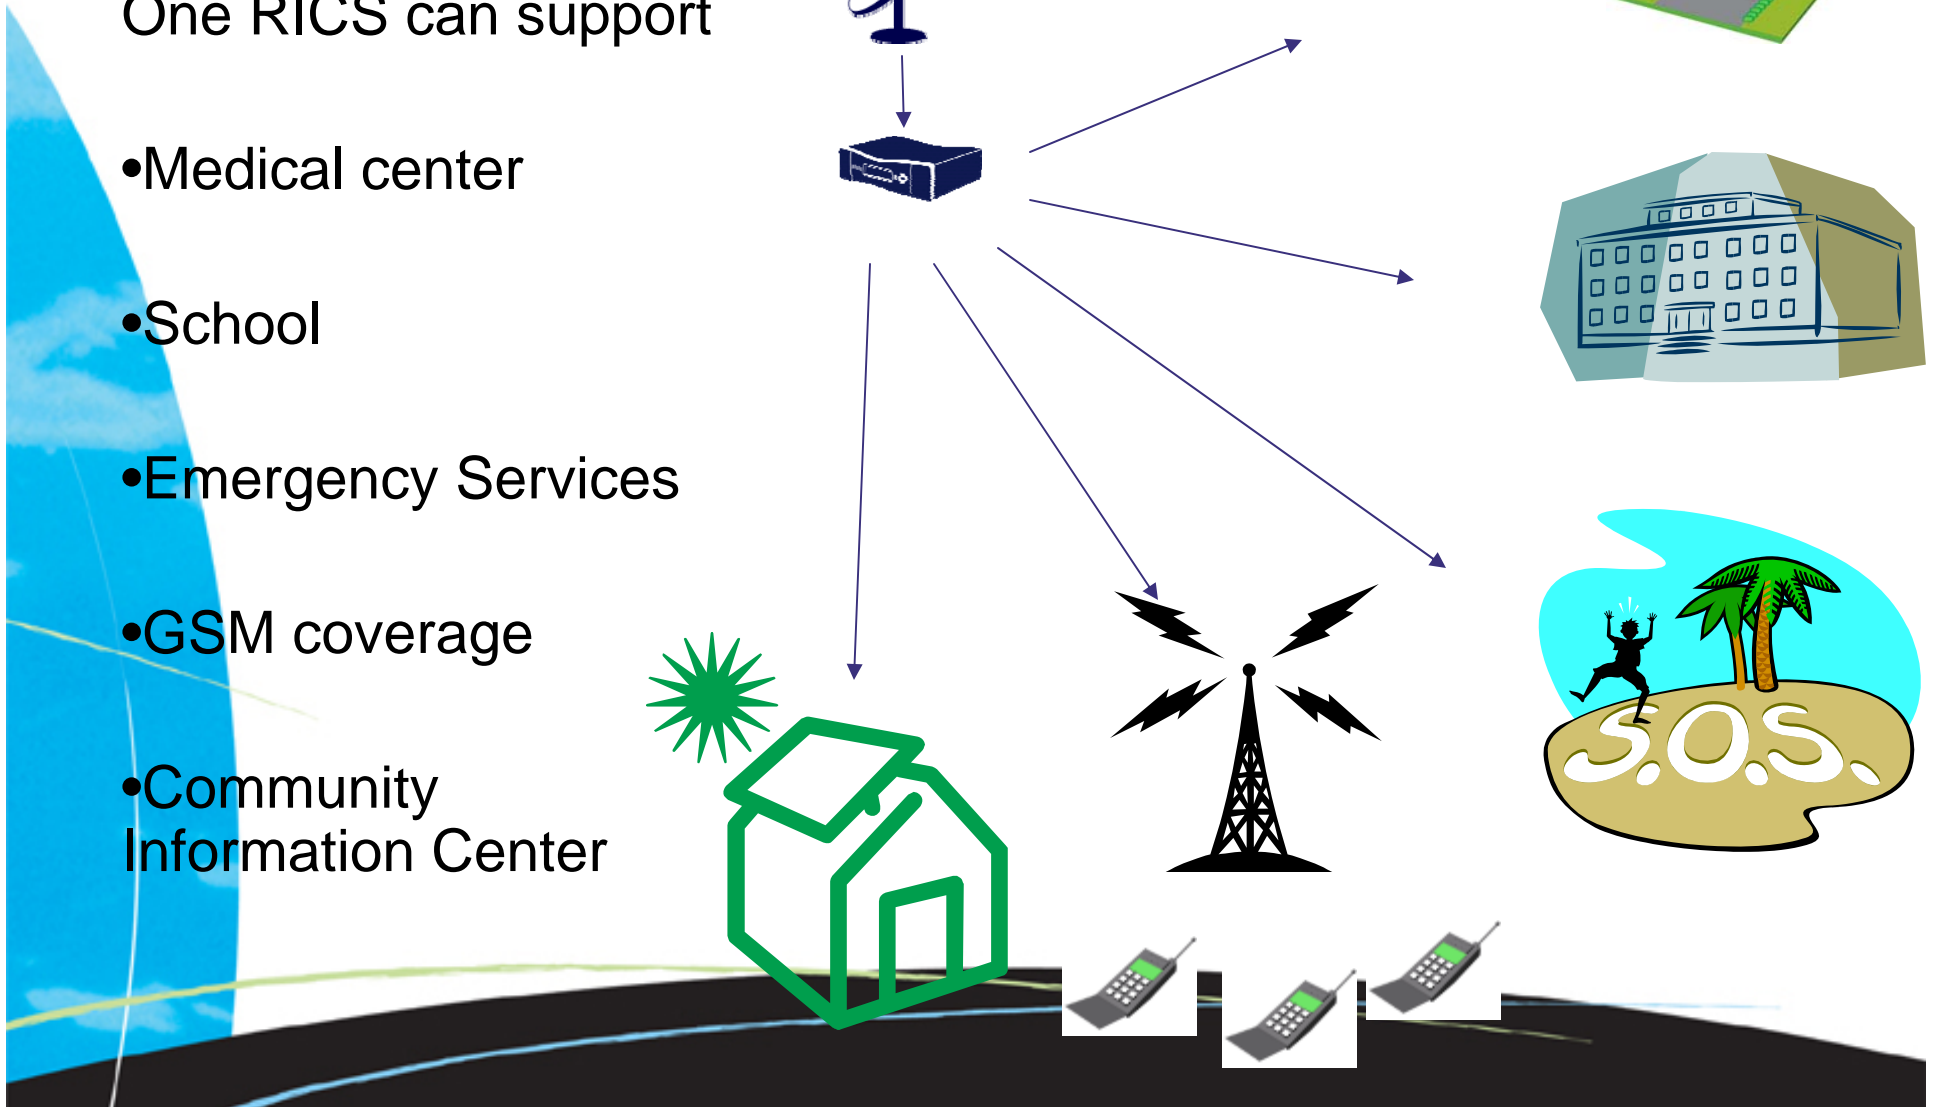

# Pacific Rural Internet Connectivity System (PACRICS)

An affordable Satellite solution to connect all parts of the Pacific to the Internet

Must be in rural or remote locations with no existing Internet

# Rapid Deployment

- ▶ **SkyEdge Terminal (max 12 lines / IP)**
- ▶ **1.2 or 1.8m dish**
- ▶ **Costs US \$3,600**
- ▶ **Fixed monthly fee of US\$200/month**
- ▶ **Power - 25W @12V**

...

*SkyEdge Telecommunication services can be installed in "hours" with little training*

IP Access examples - **OPEX**

**Rural Basic Access** - 128k down, 64K up

**Approx. monthly cost USD 195**

**Small Business Access** - 256k down, 128K up

**Approx. monthly cost USD 333**

**PRO Business Access** – 512k down, 256k up

# Remote e-Village

One RICS can support

- Medical center
- School
- Emergency Services
- GSM coverage
- Community Information Center