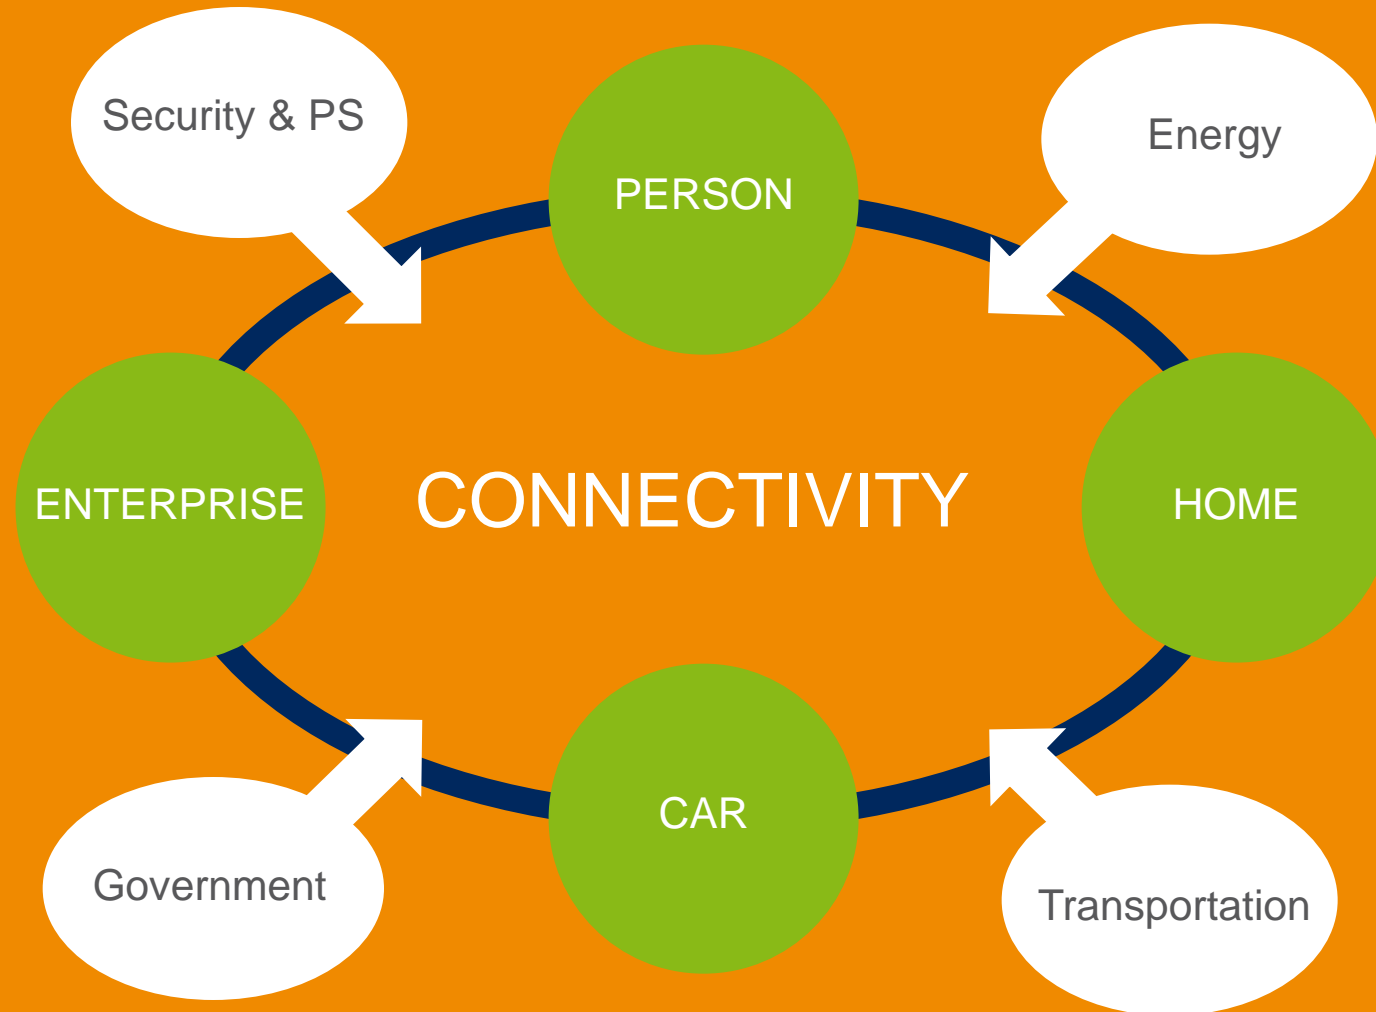

SMART CITY

NETWORKED SOCIETY ENABLES "SMART CITIES" AND GET THEM "SUSTAINABLE"

ACCELERATING INNOVATION

MOBILITY

BROADBAND

CLOUD

A smart city is a city that meets its challenges through the strategic application of ICT goods network and services to provide services to citizens or to manage its infrastructure

CONNECTIVITY SHAPING THE FUTURE

CASE IN POINT SANTANDER EU PROJECT

SOLUTION

- Real-time monitoring of
- bus locations
 - quality environment
 - outdoor parking places

RESULT

M2M in the context of the smart city