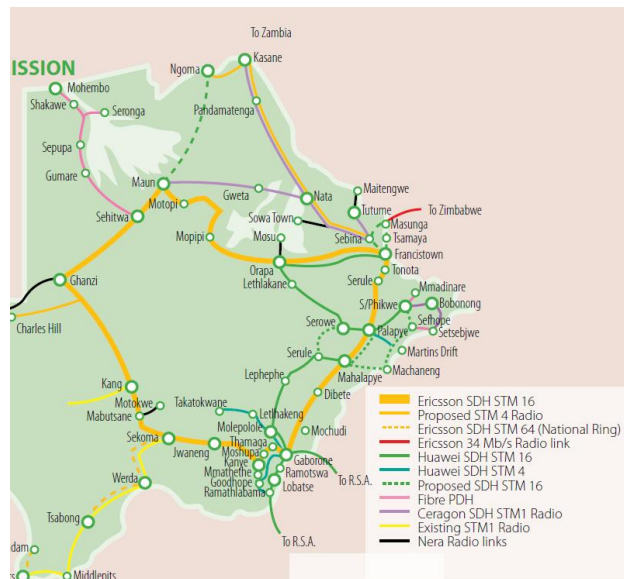

2) Botswana Telecommunications Corporation (BTC)

Source: Botswana Telecommunications Corporation 2010/11 Annual Report <http://www.btc.bw>