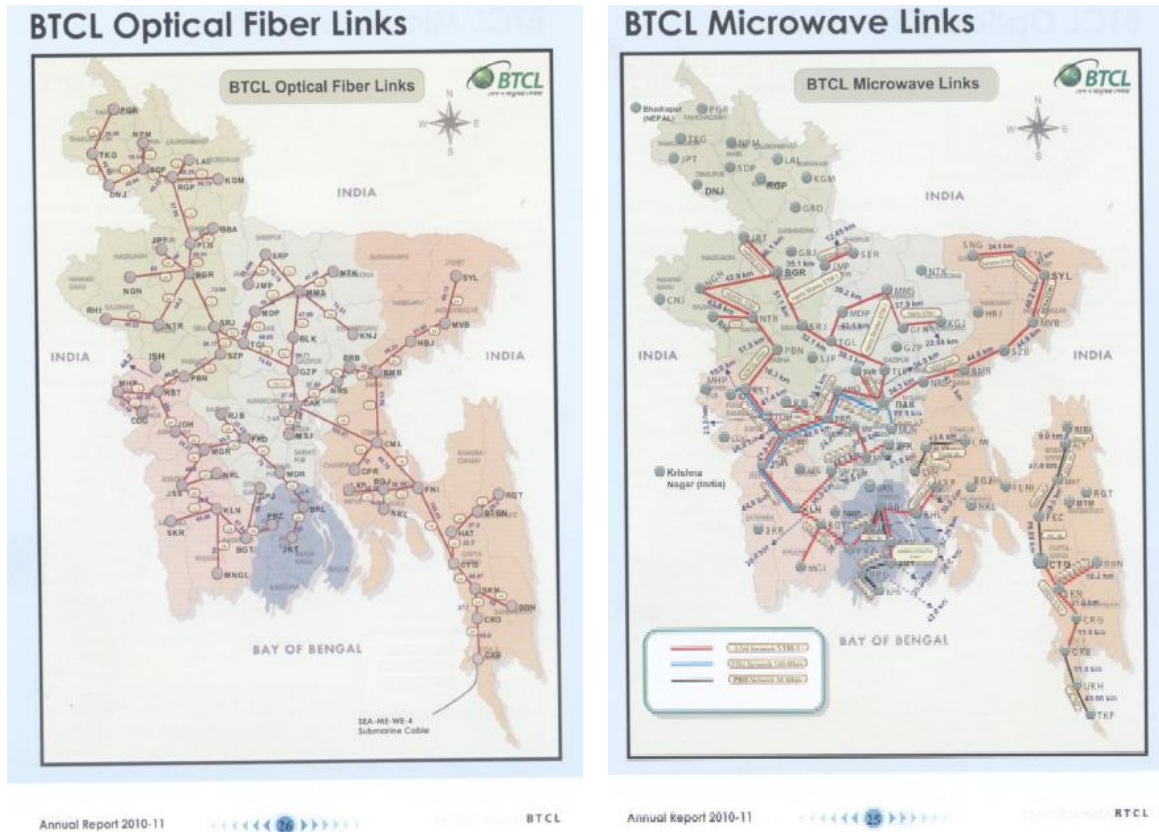

Example source material, maps or diagrams of operator terrestrial transmission networks.

1) Bangladesh Telecommunications Co Ltd (BTCL)

Source: Bangladesh Telecommunications Co Ltd, 2010/11 Annual Report
<http://www.btcl.gov.bd/annualreport/AR-English-2010-11.pdf>