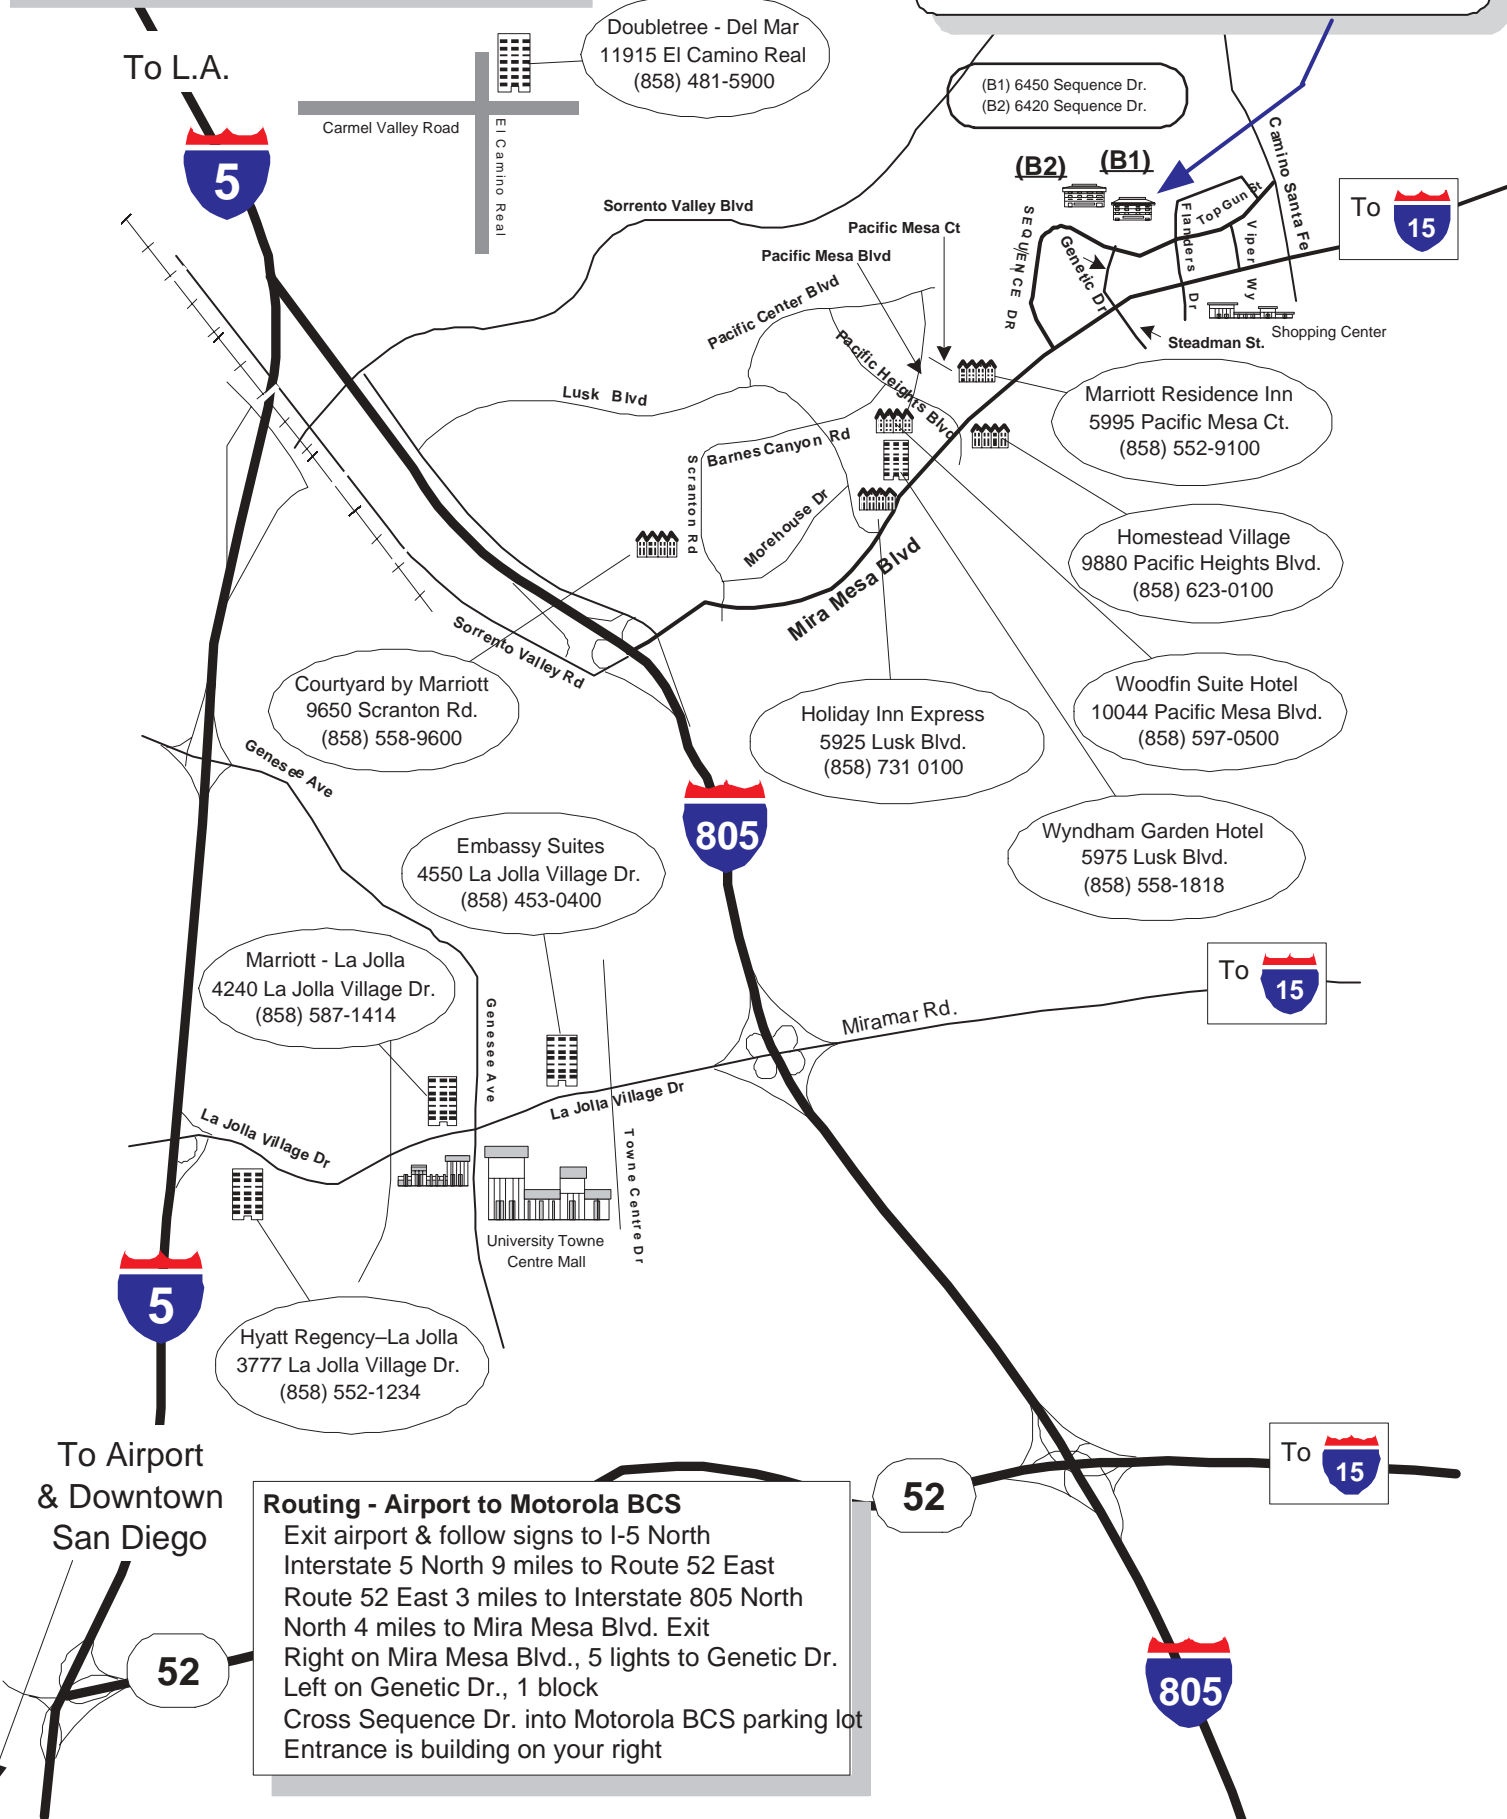

**Routing - Los Angeles to Motorola BCS**

I-5 South, past Del Mar, CA  
 I-805 South (splits from I-5 South of Del Mar)  
 South to first exit - Mira Mesa Blvd.  
 Left on Mira Mesa Blvd., 6 lights to Genetic Dr.  
 Left on Genetic Dr., 1 block  
 Cross Sequence Dr. into Motorola BCS parking lot  
 Entrance is building on your right

**MOTOROLA**  
 Broadband Communications Sector

6450 Sequence Drive  
 San Diego, CA 92121  
 (858) 455-1500

To Airport  
 & Downtown  
 San Diego

**Routing - Airport to Motorola BCS**  
 Exit airport & follow signs to I-5 North  
 Interstate 5 North 9 miles to Route 52 East  
 Route 52 East 3 miles to Interstate 805 North  
 North 4 miles to Mira Mesa Blvd. Exit  
 Right on Mira Mesa Blvd., 5 lights to Genetic Dr.  
 Left on Genetic Dr., 1 block  
 Cross Sequence Dr. into Motorola BCS parking lot  
 Entrance is building on your right

To L.A.

To I-15

To I-15

To I-15

52

52

805

Carmel Valley Road

El Camino Real

Doubletree - Del Mar  
 11915 El Camino Real  
 (858) 481-5900

(B1) 6450 Sequence Dr.  
 (B2) 6420 Sequence Dr.

Sorrento Valley Blvd

Pacific Mesa Ct

Pacific Mesa Blvd

Pacific Center Blvd

Lusk Blvd