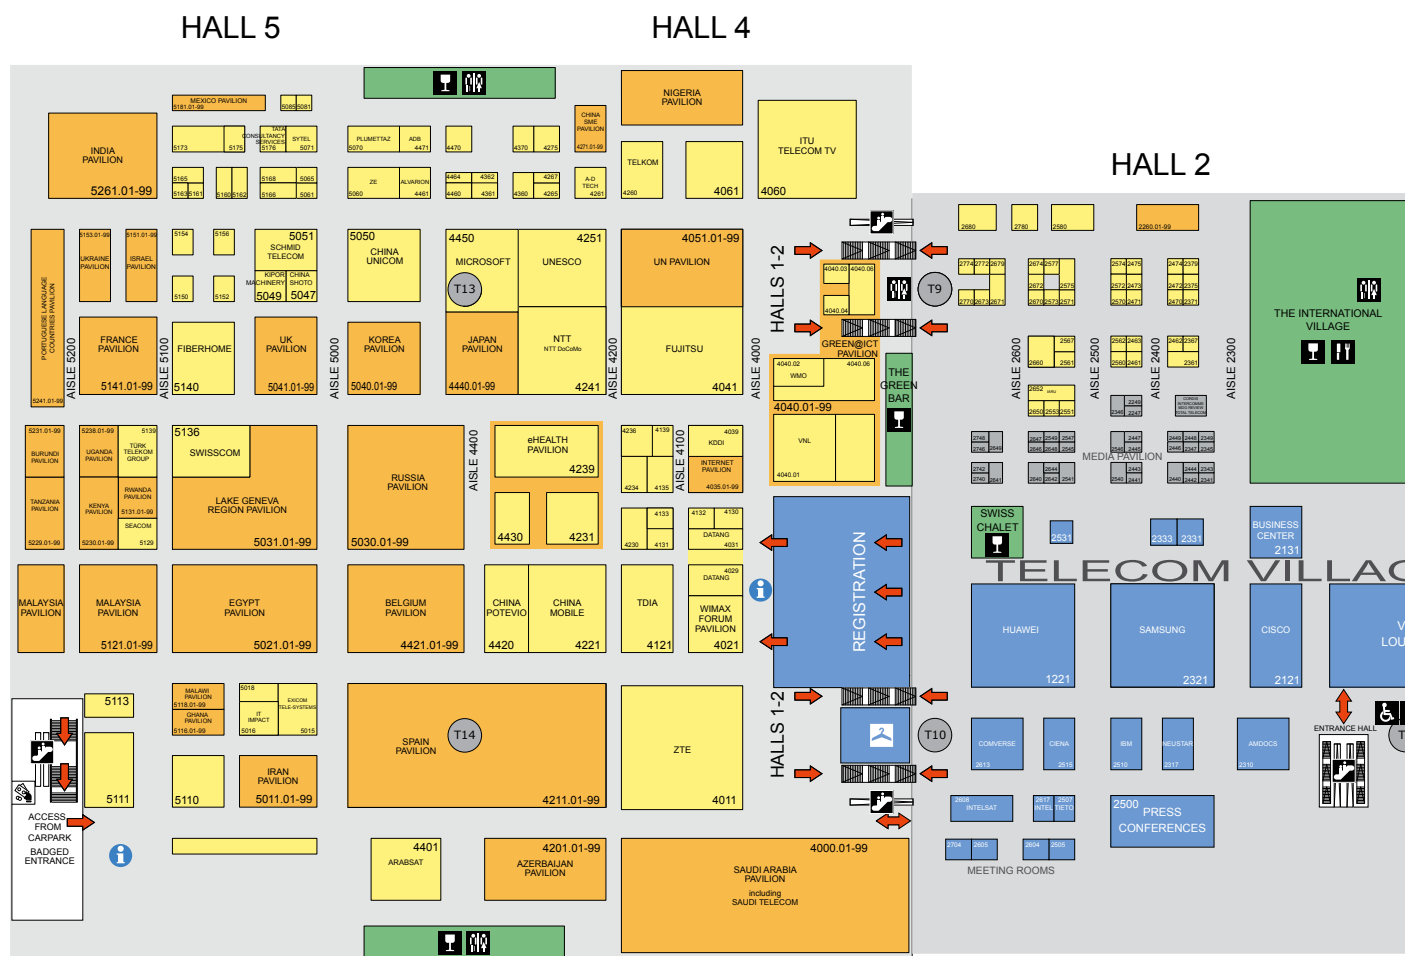

ITU TELECOM WORLD 2009 FLOORPLAN

Floorplans correct as of 21/09/09. For updates visit www.itu.int/world2009