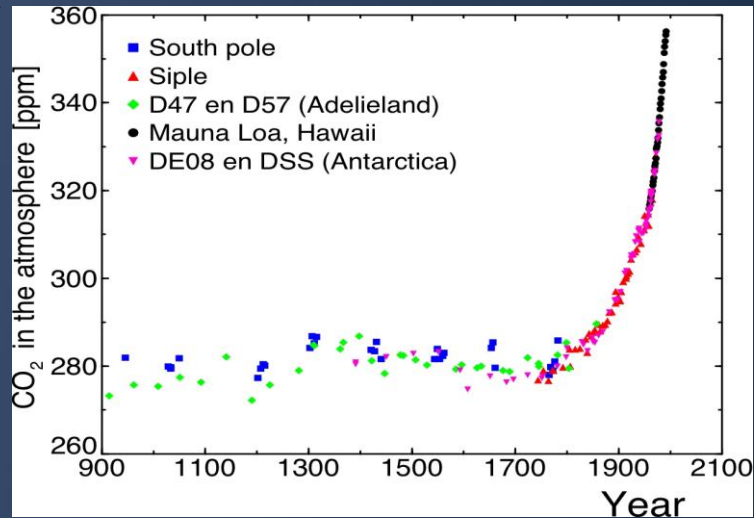

ITS ALL **CONNECTED**