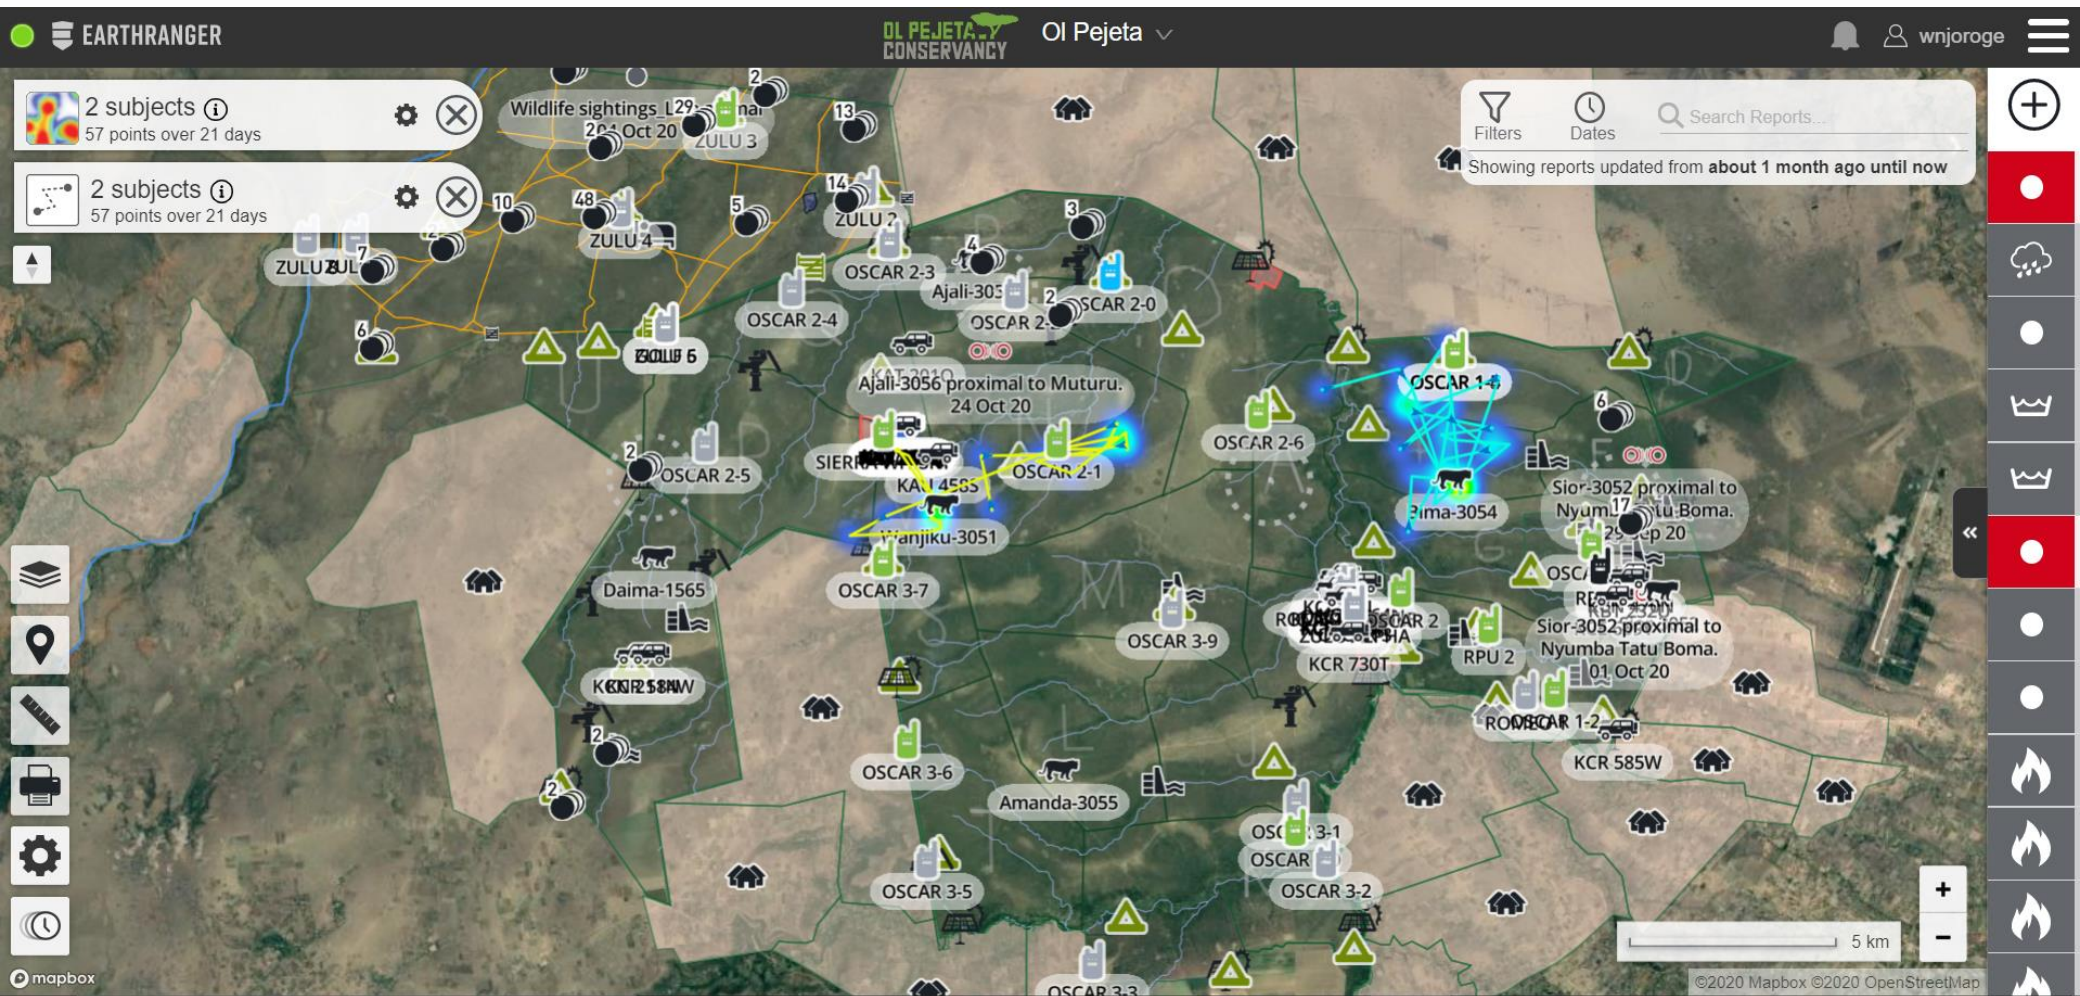

VISUALIZATION & REPORTING