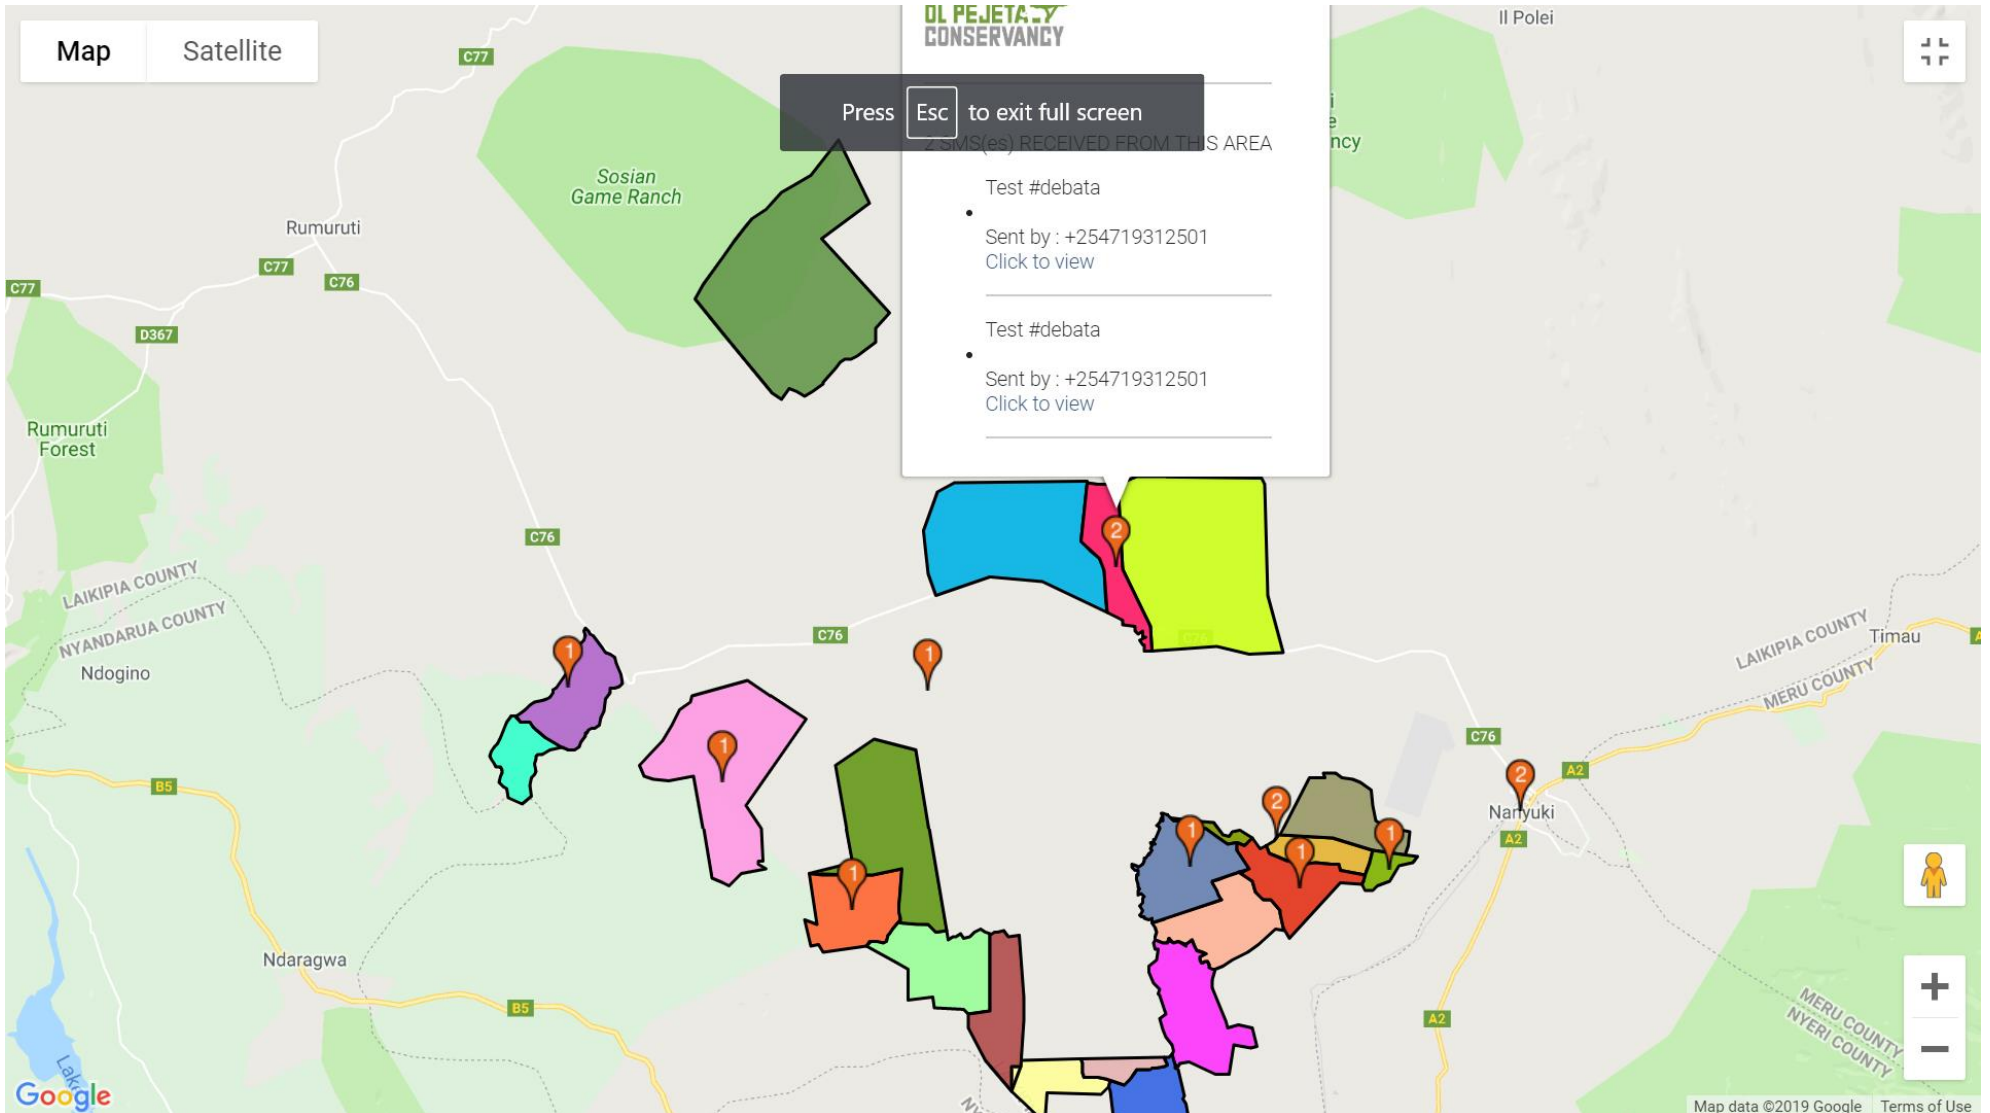

COMMUNITY COMMUNICATION