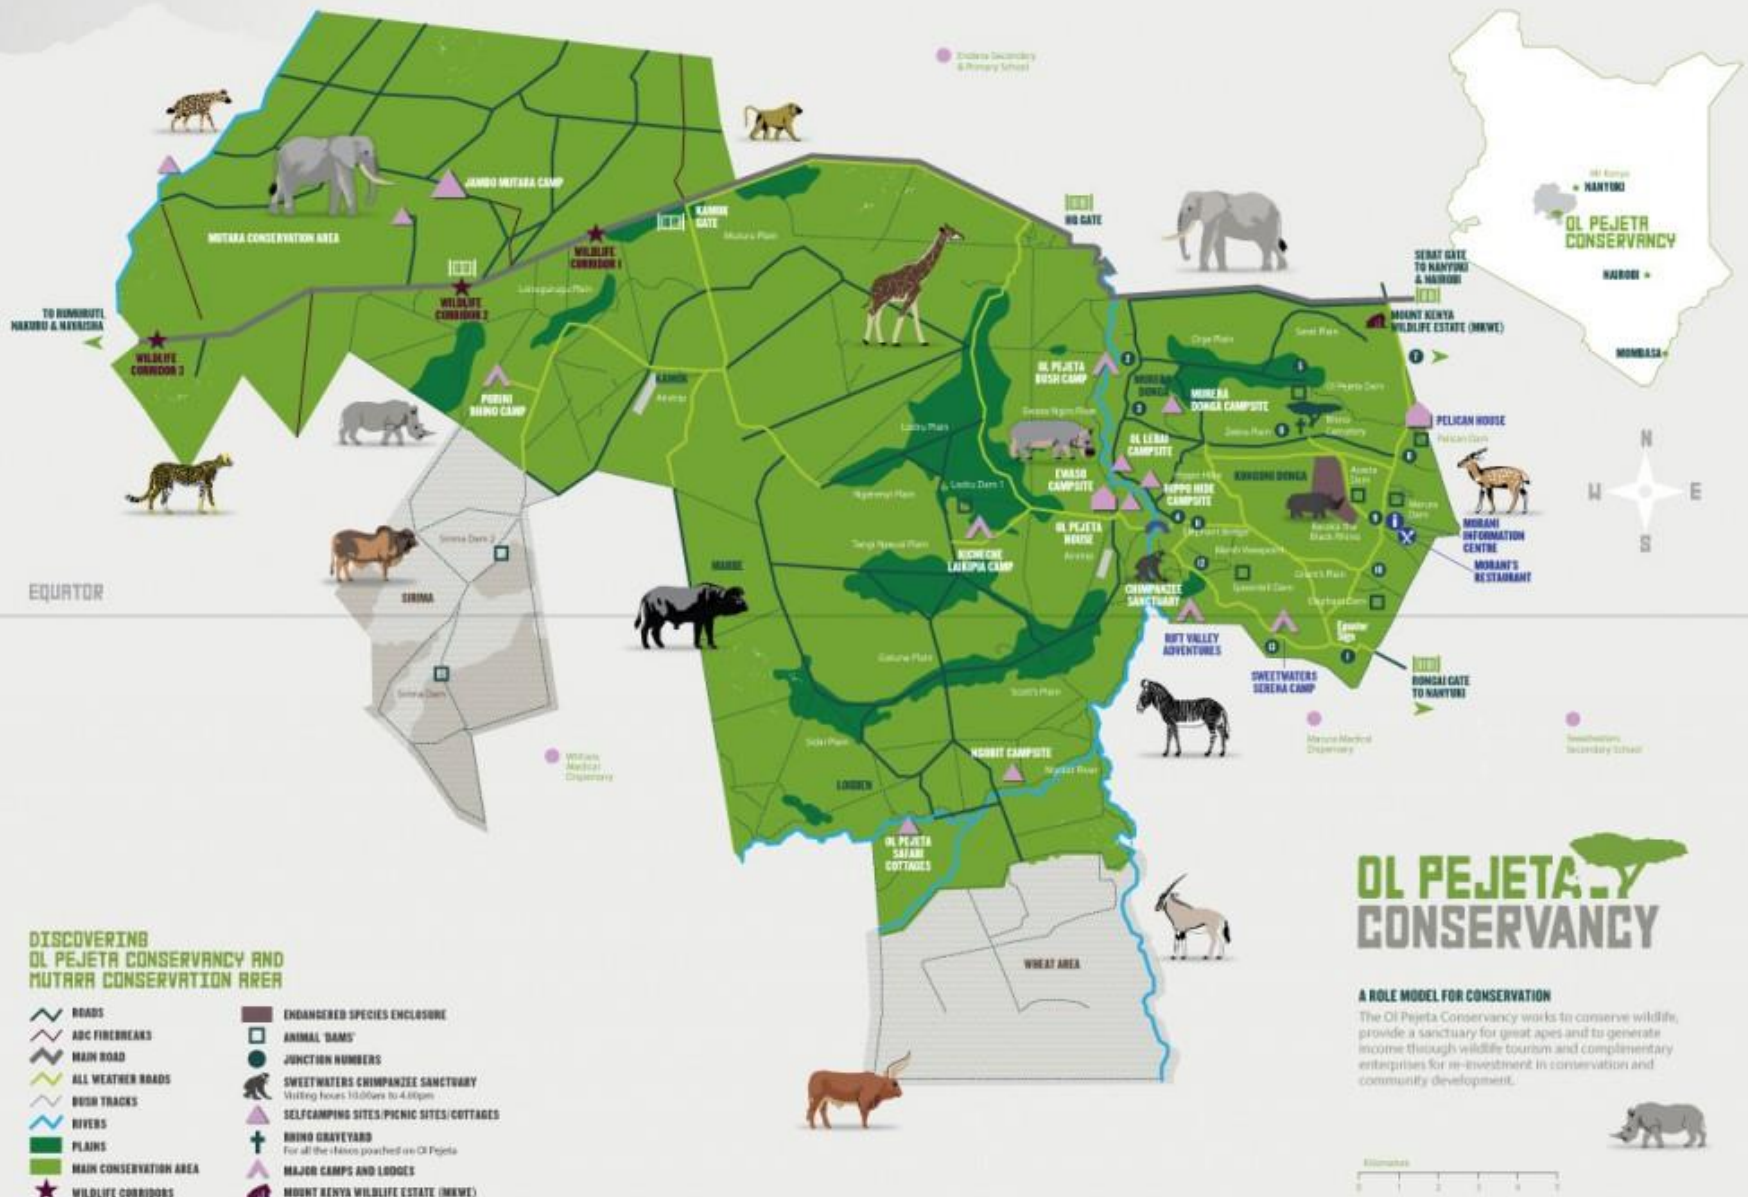

# CONSERVATION TECHNOLOGY

[www.olpejetaconservancy.org](http://www.olpejetaconservancy.org)

**William Njoroge - Head of Technology**

**DISCOVERING OL PEJETA CONSERVANCY AND MUTARA CONSERVATION AREA**

- |                        |  |
|------------------------|--|
| ROADS                  | ENDANGERED SPECIES ENCLOSURE   |
| ABC FIREBREAKS         | ANIMAL DAMS  |
| MAIN ROAD              | JUNCTION NUMBERS   |
| ALL WEATHER ROADS      | SWEETWATERS CHIMPANZEE SANCTUARY<br>Visiting hours 10:00am to 4:00pm |
| BUSH TRACKS            | SELF-CAMPING SITES/PICNIC SITES/COTTAGES                             |
| RIVERS                 | RHINO GRAVEYARD<br>For all the rhinos poached on Ol Pejeta           |
| PLAINS                 | MAJOR CAMPS AND LODGES   |
| MAIN CONSERVATION AREA | MOUNT KENYA WILDLIFE ESTATE (MKWE)                                   |
| WILDLIFE CORRIDORS     |  |

**OL PEJETA CONSERVANCY**

**A ROLE MODEL FOR CONSERVATION**  
 The Ol Pejeta Conservancy works to conserve wildlife, provide a sanctuary for great apes and to generate income through wildlife tourism and complementary enterprises for re-investment in conservation and community development.

# ENTERPRISE SYSTEMS

SunSystems

Reservations  
& Ticketing  
System

# SOLARIZATION