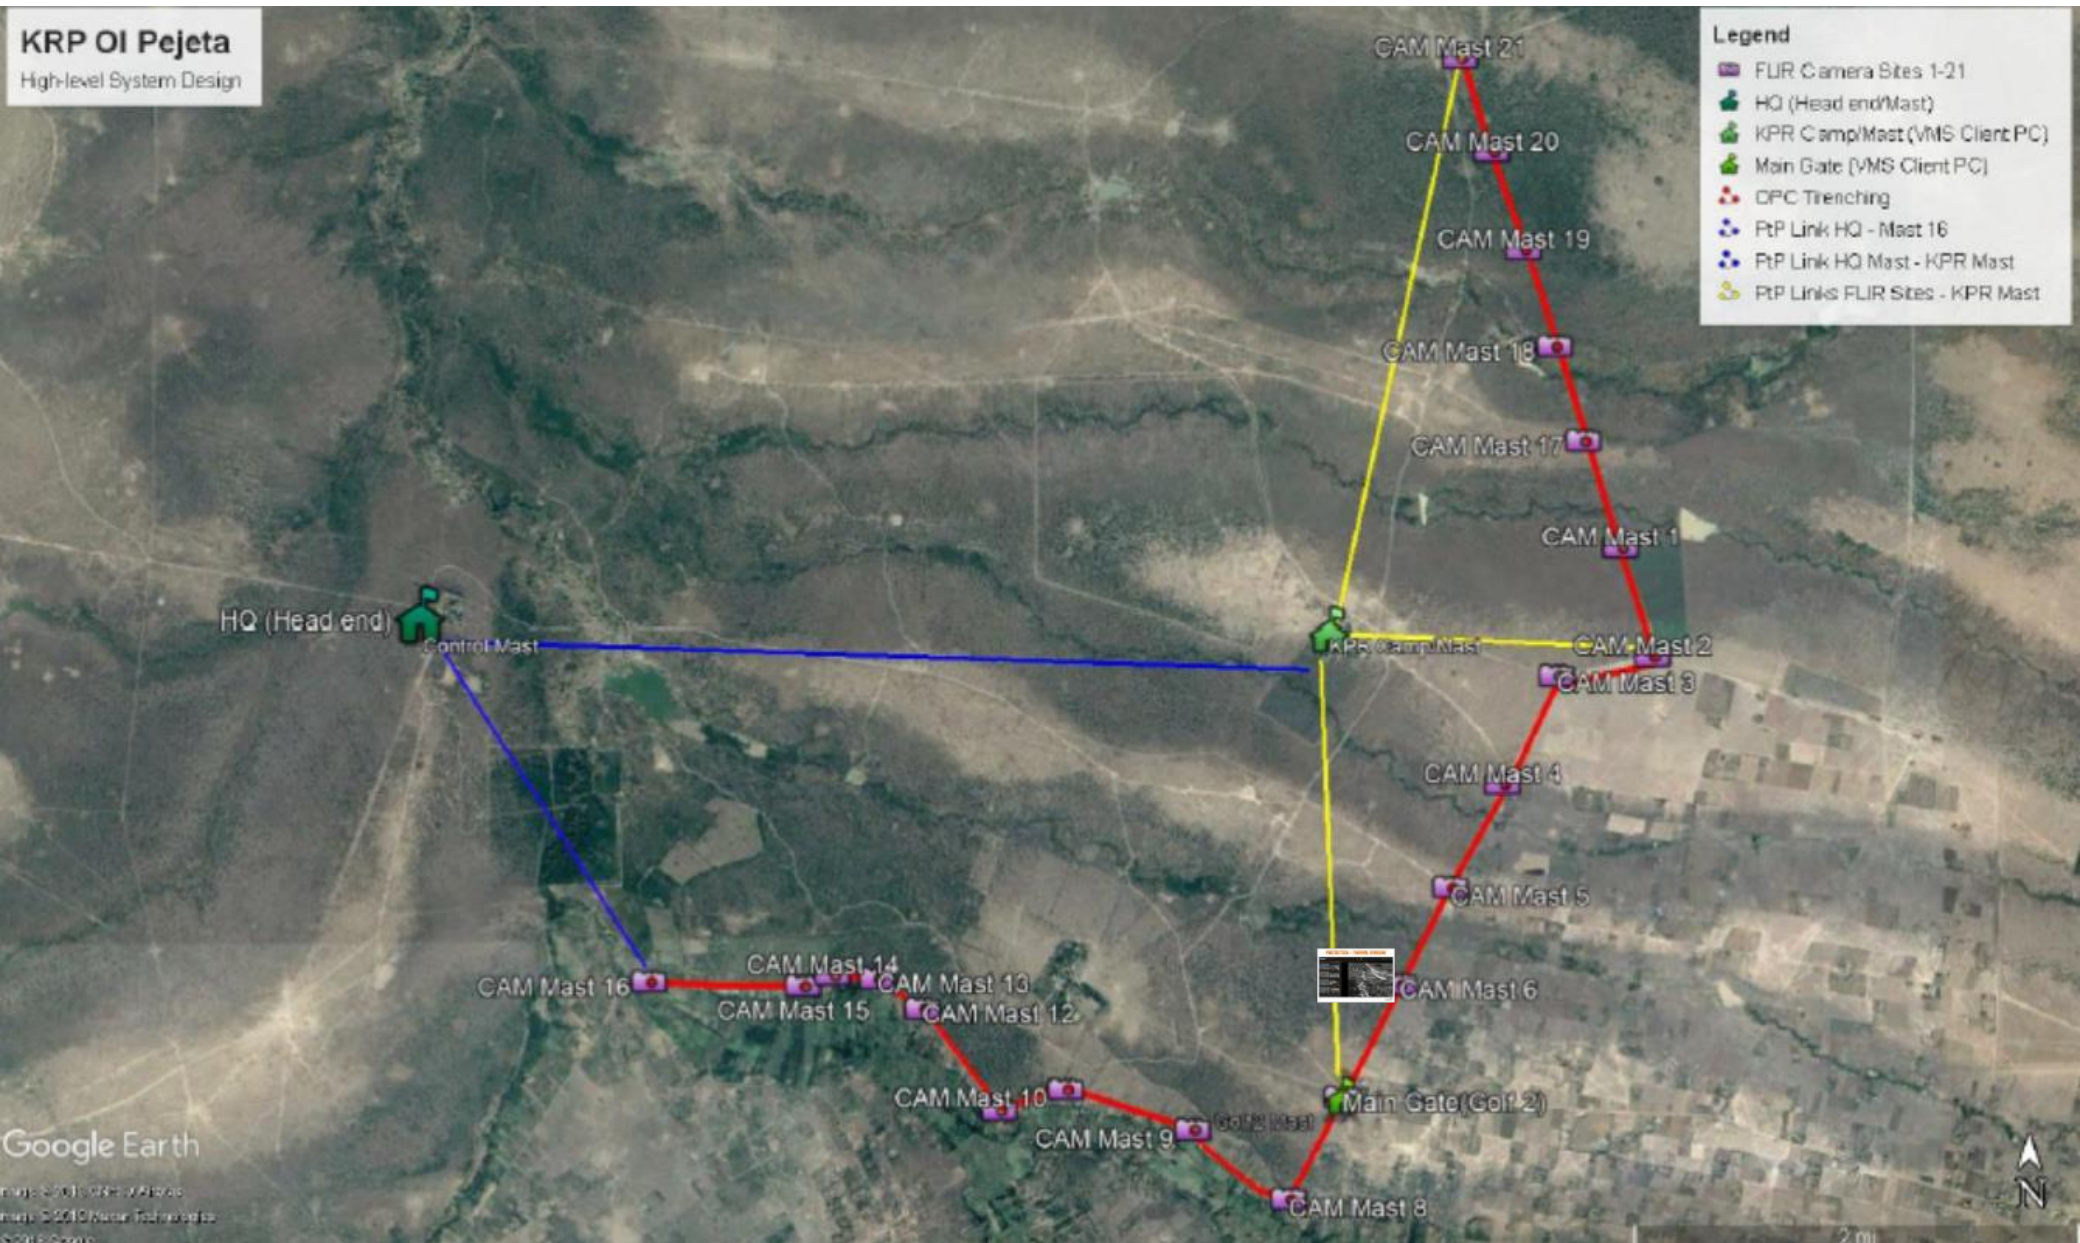

PROTECTION

KRP OI Pejeta

High-level System Design