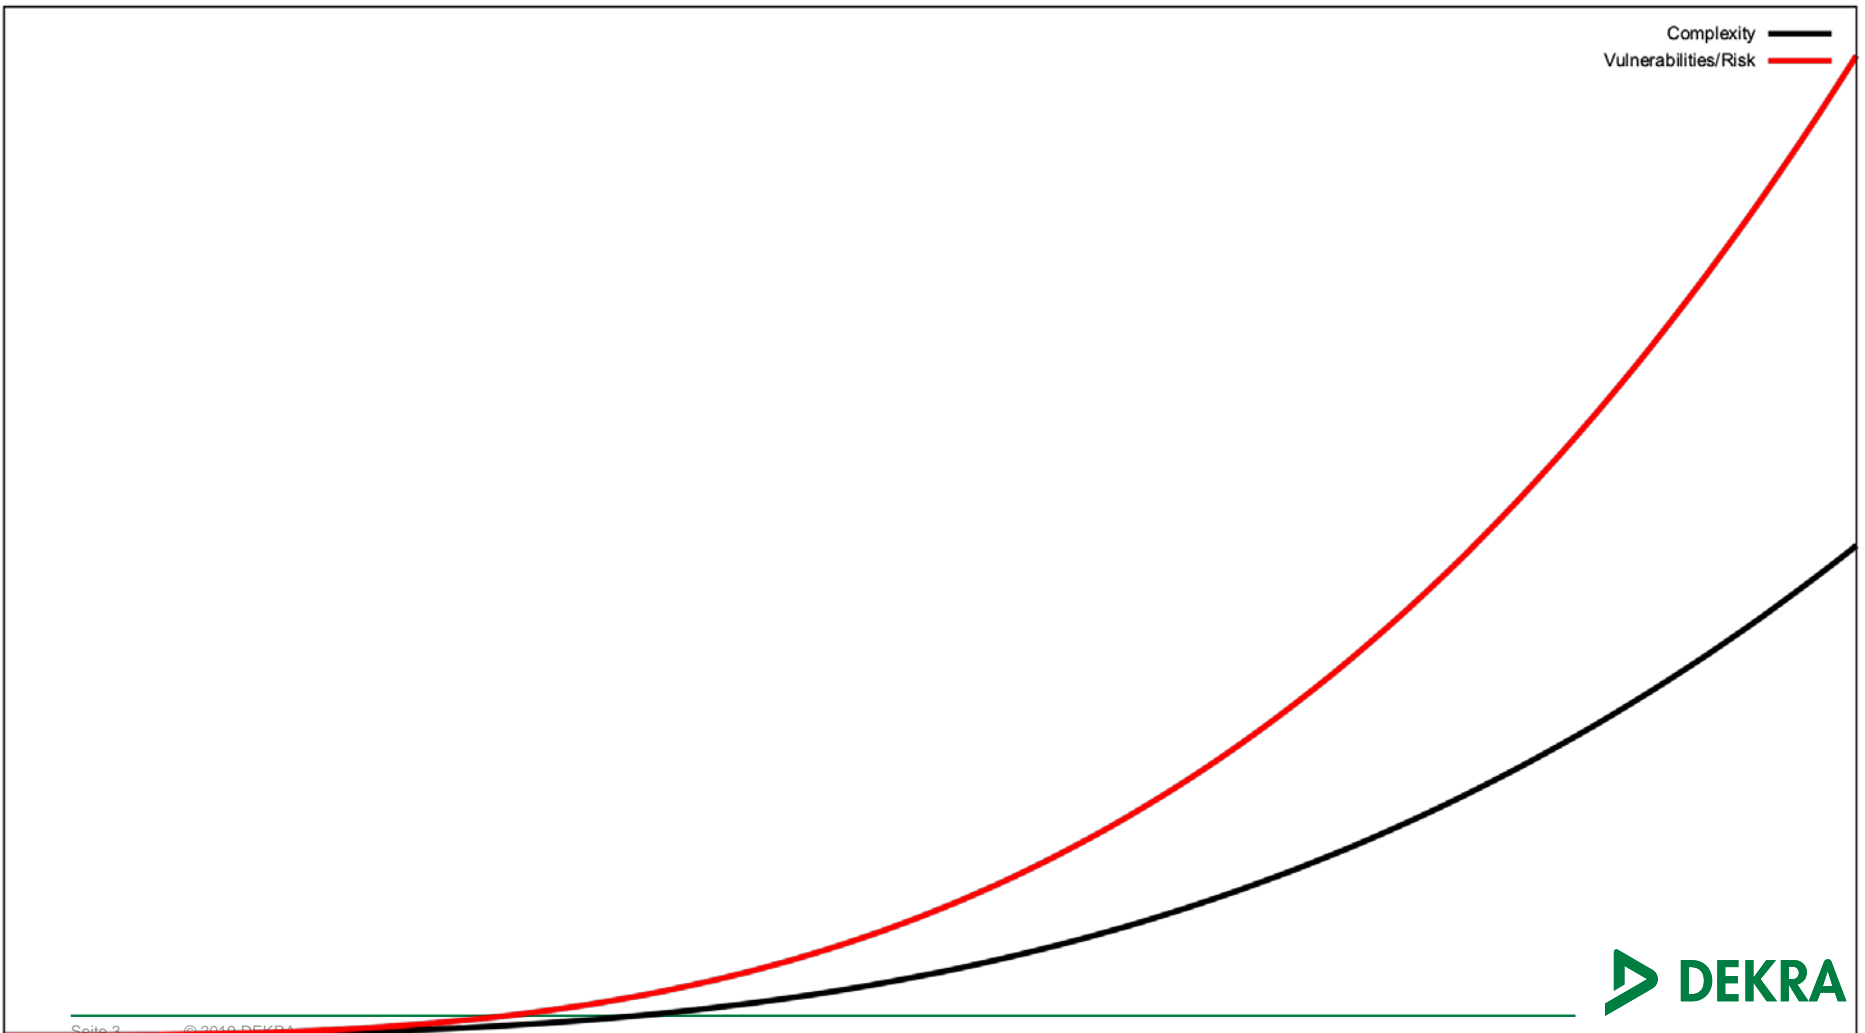

Epoche and Espri
a DEKRA Company

A cyber safe world

Competence Center for Cybersecurity

Complexity —
Vulnerabilities/Risk —

Complexity —
Vulnerabilities/Risk —
User trust —

Complexity —
Vulnerabilities/Risk —
User trust —
Standards, regulation, TIC —

Contact Information

Miguel Bañón

Global Technology Leader for Cybersecurity
Epoche and Espri (a DEKRA company)

Vice-president of the Business Line Cybersecurity at
DEKRA Service Division Product Testing.