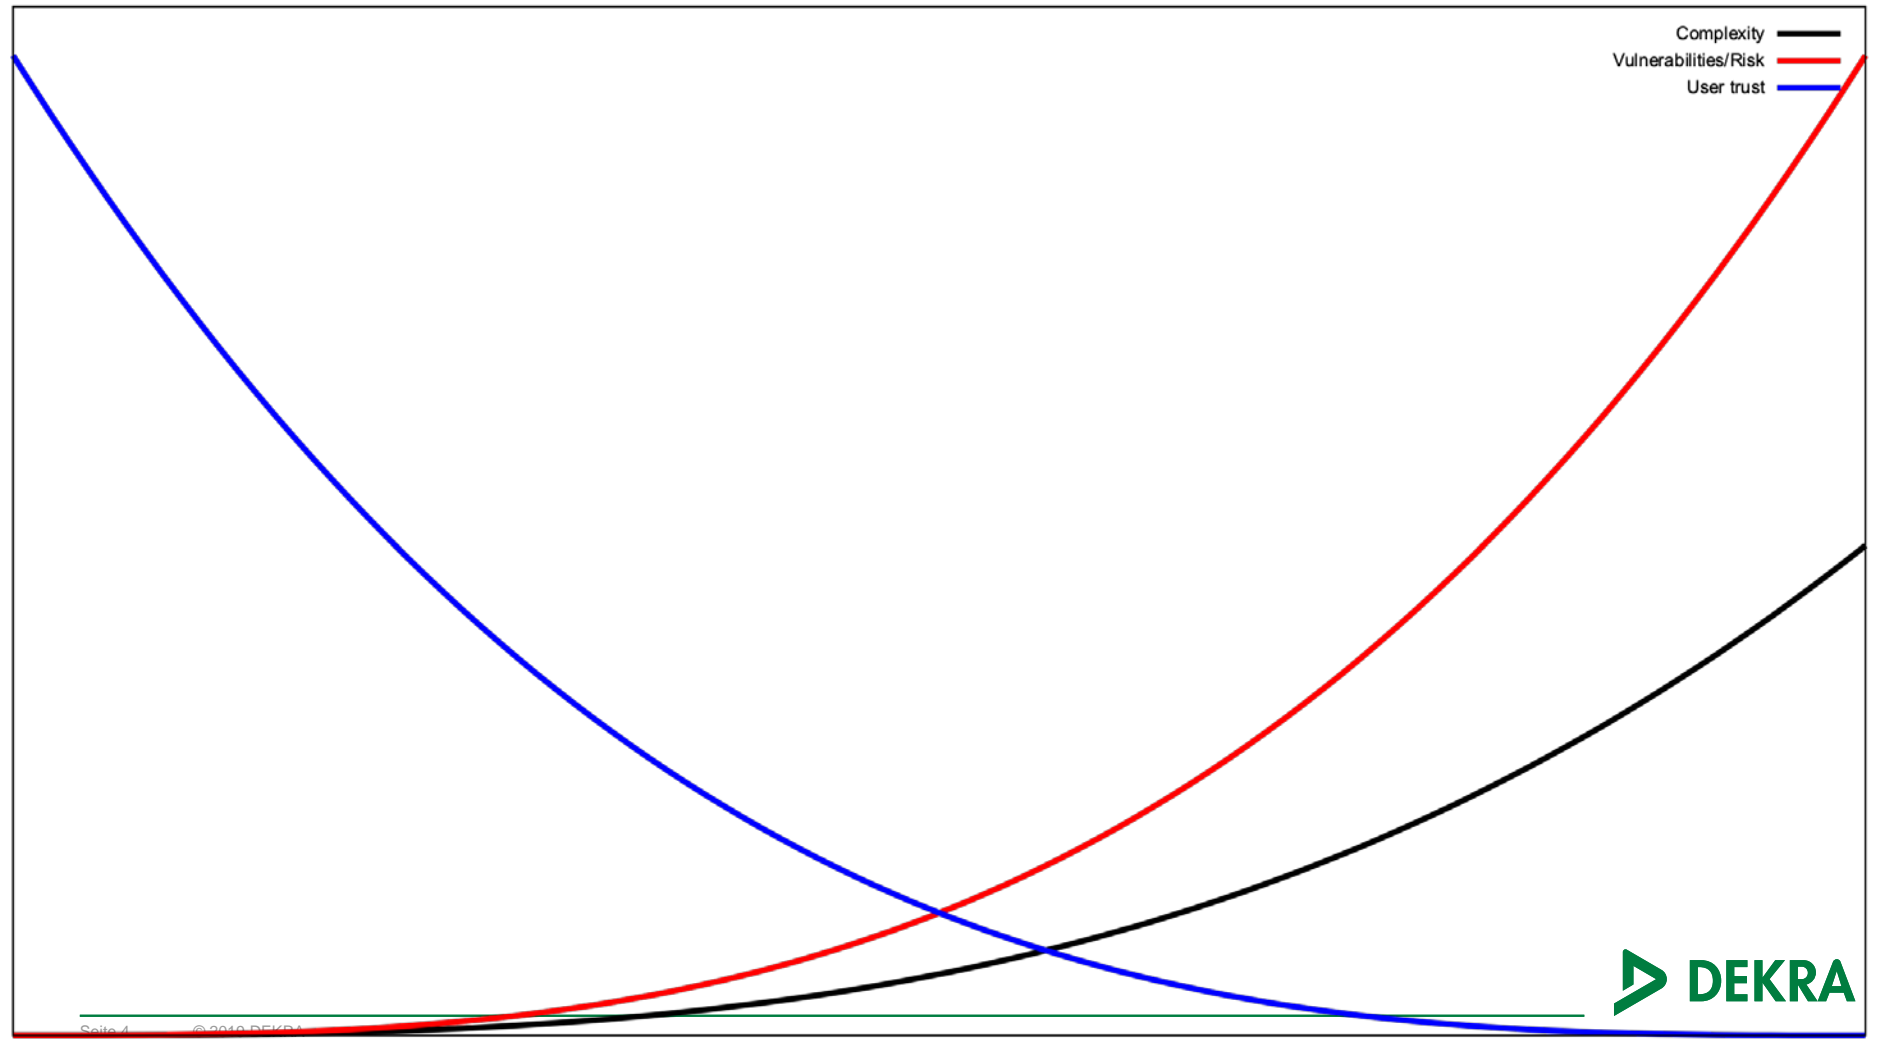

Epoche and Espri
a DEKRA Company

A cyber safe world

Competence Center for Cybersecurity

Complexity —
Vulnerabilities/Risk —

Complexity —
Vulnerabilities/Risk —
User trust —

Complexity —
Vulnerabilities/Risk —
User trust —
Standards, regulation, TIC —

Contact Information

Miguel Bañón

Global Technology Leader for Cybersecurity
Epoche and Espri (a DEKRA company)

Vice-president of the Business Line Cybersecurity at
DEKRA Service Division Product Testing.