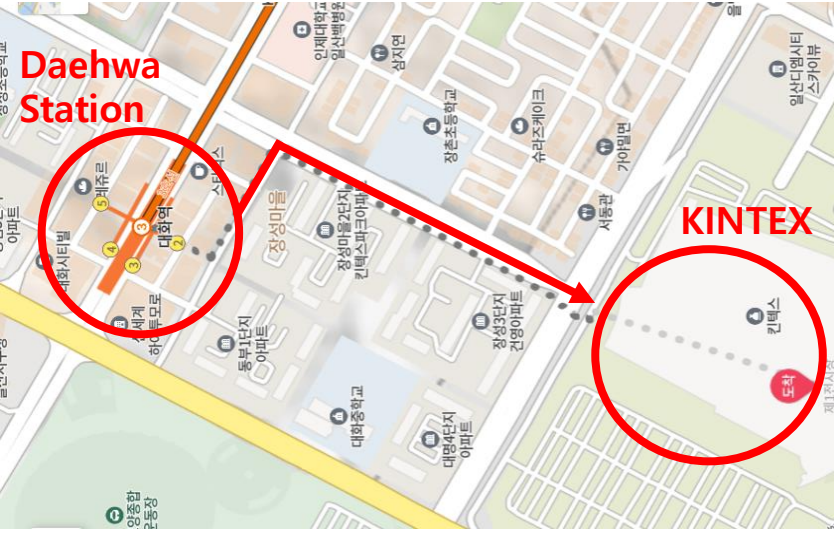

Departure : Western Dom → Arrival : KINTEX

- ★33-1 Bus
- ★50 Bus

After you get off the bus, Cross the road at the crosswalk

Departure : Western Dom → Arrival : KINTEX

Walk to Jeongbalsan Station & Find exit No.1

Get off at Daehwa Station & Find exit No.2 & Walk to KINTEX

Departure : LaFesta → Arrival : KINTEX 

- ★33-1 Bus
- ★88B Bus

After you get off the bus,
Cross the road at the crosswalk

Departure : LaFesta → Arrival : KINTEX

Walk to Jeongbalsan Station & Find exit No.1

Get off at Daehwa Station & Find exit No.2 & Walk to KINTEX

Departure : Daehwa Station → Arrival : KINTEX

Get off at Daehwa Station & Find exit No.5 & ★082A Bus ★039 Bus

Departure : Daehwa Station → Arrival : KINTEX

1. Get off at Daehwa Station and Find exit No.2
2. Go straight until you find the crosswalk in front of the KINTEX

3. Cross the road at the crosswalk
4. You can arrive at KINTEX