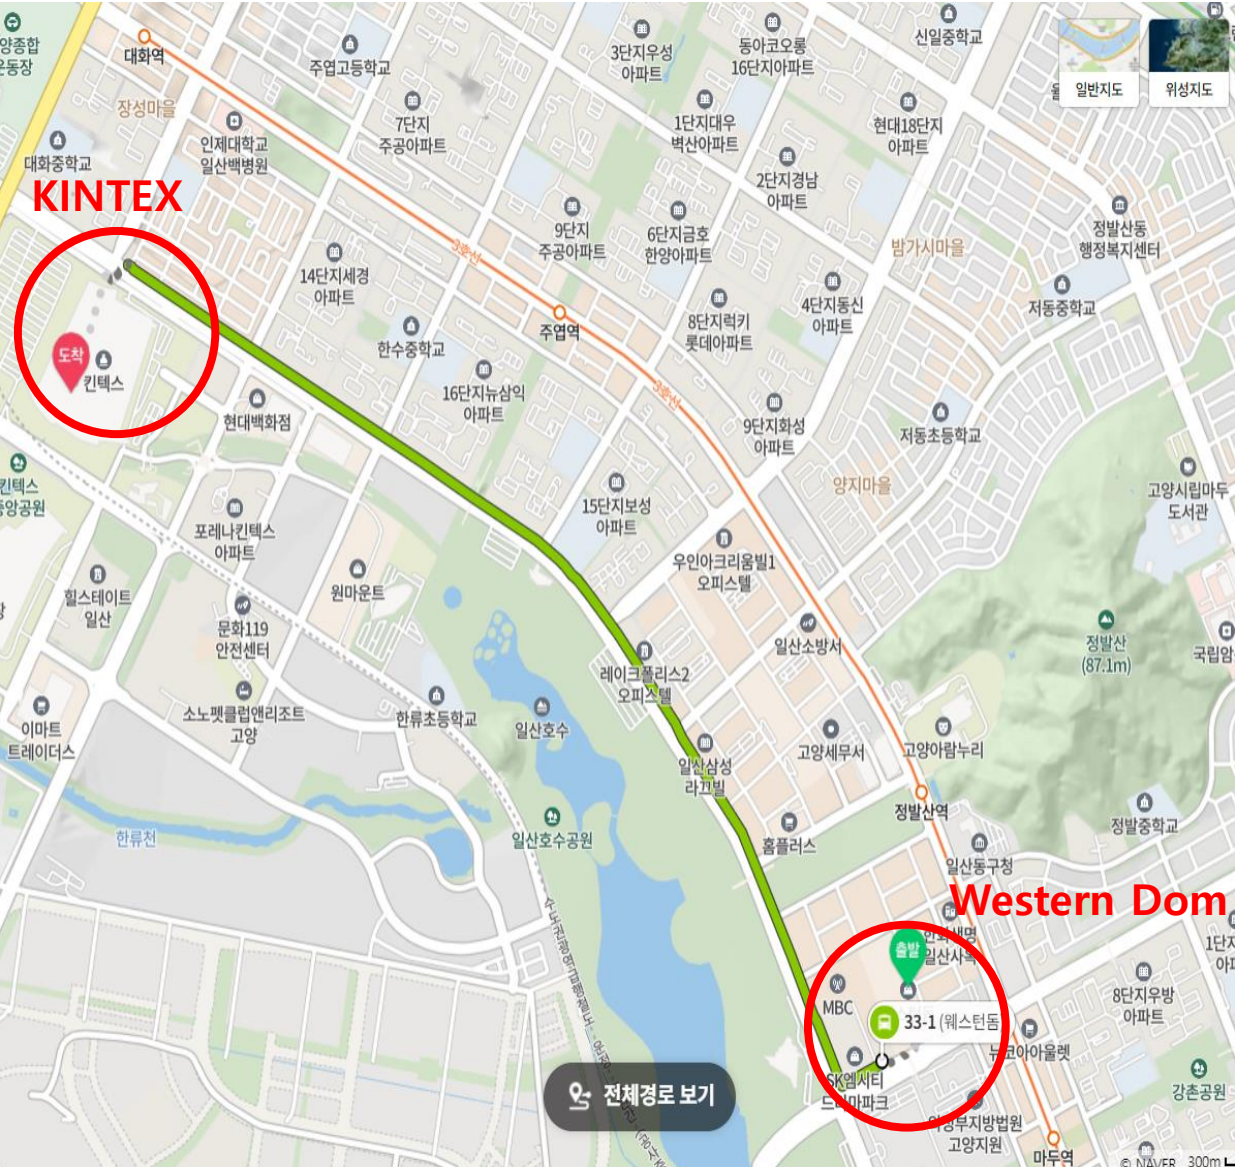

Departure : Western Dom → Arrival : KINTEX

- ★33-1 Bus
- ★50 Bus

After you get off the bus, Cross the road at the crosswalk

Departure : Western Dom → Arrival : KINTEX

Walk to Jeongbalsan Station & Find exit No.1

Get off at Daehwa Station & Find exit No.2 & Walk to KINTEX

Departure : LaFesta → Arrival : KINTEX 

- ★33-1 Bus
- ★88B Bus

After you get off the bus,
Cross the road at the crosswalk

Departure : LaFesta → Arrival : KINTEX

Walk to Jeongbalsan Station & Find exit No.1

Get off at Daehwa Station & Find exit No.2 & Walk to KINTEX

Departure : Daehwa Station → Arrival : KINTEX

Get off at Daehwa Station & Find exit No.5 & ★082A Bus ★039 Bus

Departure : Daehwa Station → Arrival : KINTEX

1. Get off at Daehwa Station and Find exit No.2
2. Go straight until you find the crosswalk in front of the KINTEX

3. Cross the road at the crosswalk
4. You can arrive at KINTEX