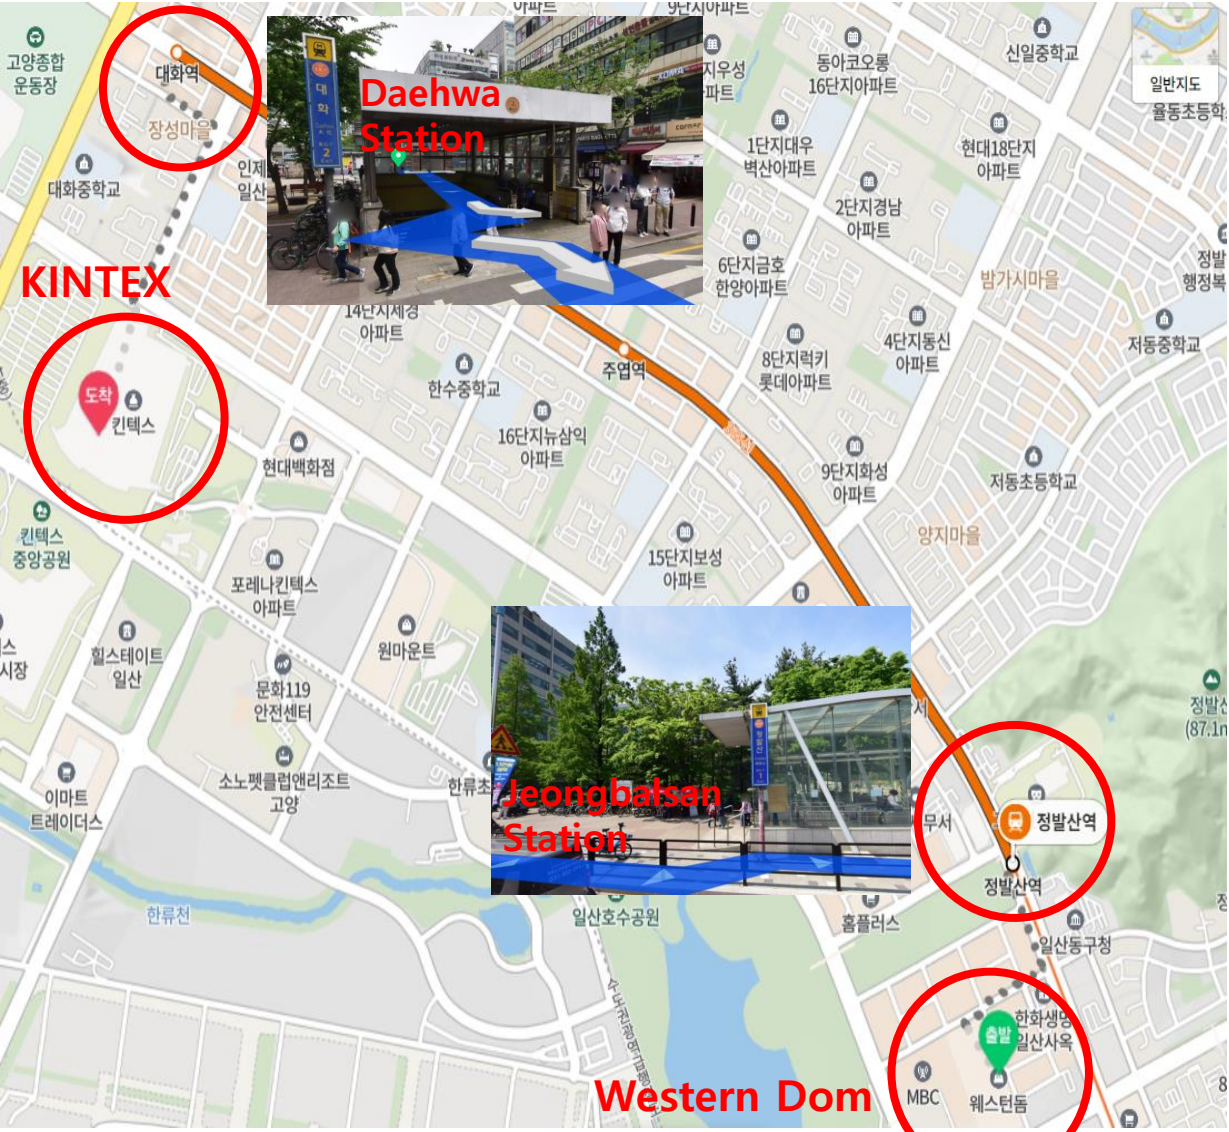

Departure : Western Dom → Arrival : KINTEX

- ★33-1 Bus
- ★50 Bus

After you get off the bus, Cross the road at the crosswalk

Departure : Western Dom → Arrival : KINTEX

Walk to Jeongbalsan Station & Find exit No.1

Get off at Daehwa Station & Find exit No.2 & Walk to KINTEX

Departure : LaFesta → Arrival : KINTEX 

- ★33-1 Bus
- ★88B Bus

After you get off the bus,
Cross the road at the crosswalk

Departure : LaFesta → Arrival : KINTEX

Walk to Jeongbalsan Station & Find exit No.1

Get off at Daehwa Station & Find exit No.2 & Walk to KINTEX

Departure : Daehwa Station → Arrival : KINTEX

Get off at Daehwa Station & Find exit No.5 & ★082A Bus ★039 Bus

Departure : Daehwa Station → Arrival : KINTEX

1. Get off at Daehwa Station and Find exit No.2
2. Go straight until you find the crosswalk in front of the KINTEX

3. Cross the road at the crosswalk
4. You can arrive at KINTEX