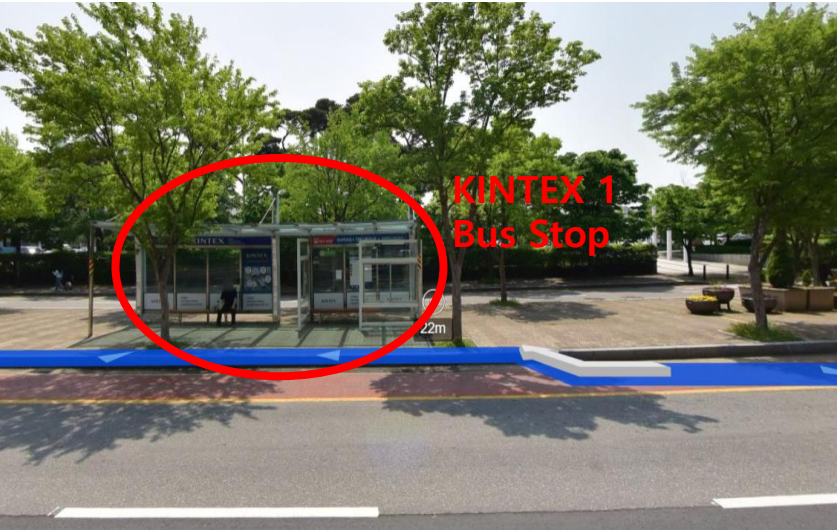

Get off at Daehwa Station & Find exit No.2 & Walk to KINTEX

Departure : LaFesta → Arrival : KINTEX 

- ★33-1 Bus
- ★88B Bus

After you get off the bus,
Cross the road at the crosswalk

Departure : LaFesta → Arrival : KINTEX

Walk to Jeongbalsan Station & Find exit No.1

Get off at Daehwa Station & Find exit No.2 & Walk to KINTEX

Departure : Daehwa Station → Arrival : KINTEX

Get off at Daehwa Station & Find exit No.5 & ★082A Bus ★039 Bus