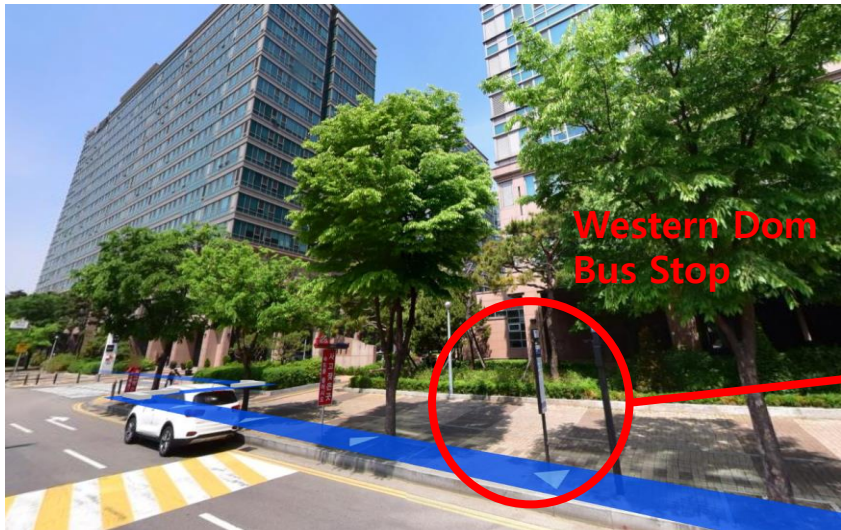

Departure : Western Dom → Arrival : KINTEX

- ★33-1 Bus
- ★50 Bus

After you get off the bus, Cross the road at the crosswalk

Departure : Western Dom → Arrival : KINTEX

Walk to Jeongbalsan Station & Find exit No.1

Get off at Daehwa Station & Find exit No.2 & Walk to KINTEX

Departure : LaFesta → Arrival : KINTEX 

- ★33-1 Bus
- ★88B Bus

After you get off the bus,
Cross the road at the crosswalk

Departure : LaFesta → Arrival : KINTEX