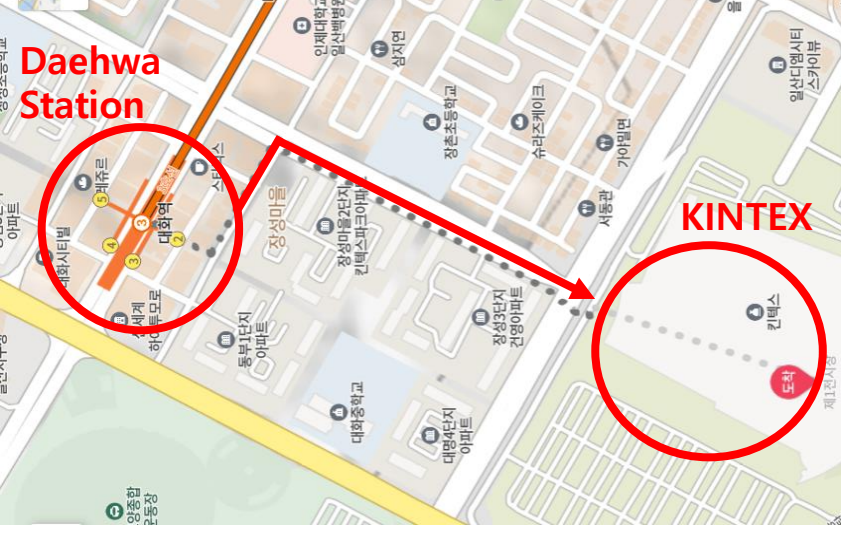

Departure : Western Dom → Arrival : KINTEX

- ★33-1 Bus
- ★50 Bus

After you get off the bus, Cross the road at the crosswalk

Departure : Western Dom → Arrival : KINTEX

Walk to Jeongbalsan Station & Find exit No.1

Get off at Daehwa Station & Find exit No.2 & Walk to KINTEX

Departure : LaFesta → Arrival : KINTEX 

- ★33-1 Bus
- ★88B Bus

After you get off the bus,
Cross the road at the crosswalk

Departure : LaFesta → Arrival : KINTEX

Walk to Jeongbalsan Station & Find exit No.1

Get off at Daehwa Station & Find exit No.2 & Walk to KINTEX

Departure : Daehwa Station → Arrival : KINTEX

Get off at Daehwa Station & Find exit No.5 & ★082A Bus ★039 Bus

Departure : Daehwa Station → Arrival : KINTEX

1. Get off at Daehwa Station and Find exit No.2
2. Go straight until you find the crosswalk in front of the KINTEX

3. Cross the road at the crosswalk
4. You can arrive at KINTEX