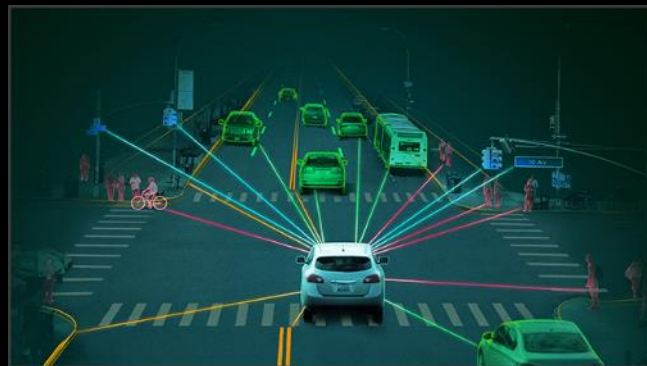

20M Rides per Day

300M Trucks — 1.2T Miles per Year

500K Buses in Operation

REINVENTING OUR COMMUNITY

REINVENTING OUR COMMUNITY

AI IS THE SOLUTION TO SELF-DRIVING

Perception

Reasoning

30 TOPS DL | 30W

AI CO-PILOT

Careful, there is a motorcycle approaching the center lane.

⚠️
MOTORCYLIST
← LEFT

45 feet

36 mph

AI CO-PILOT

AI CO-PILOT