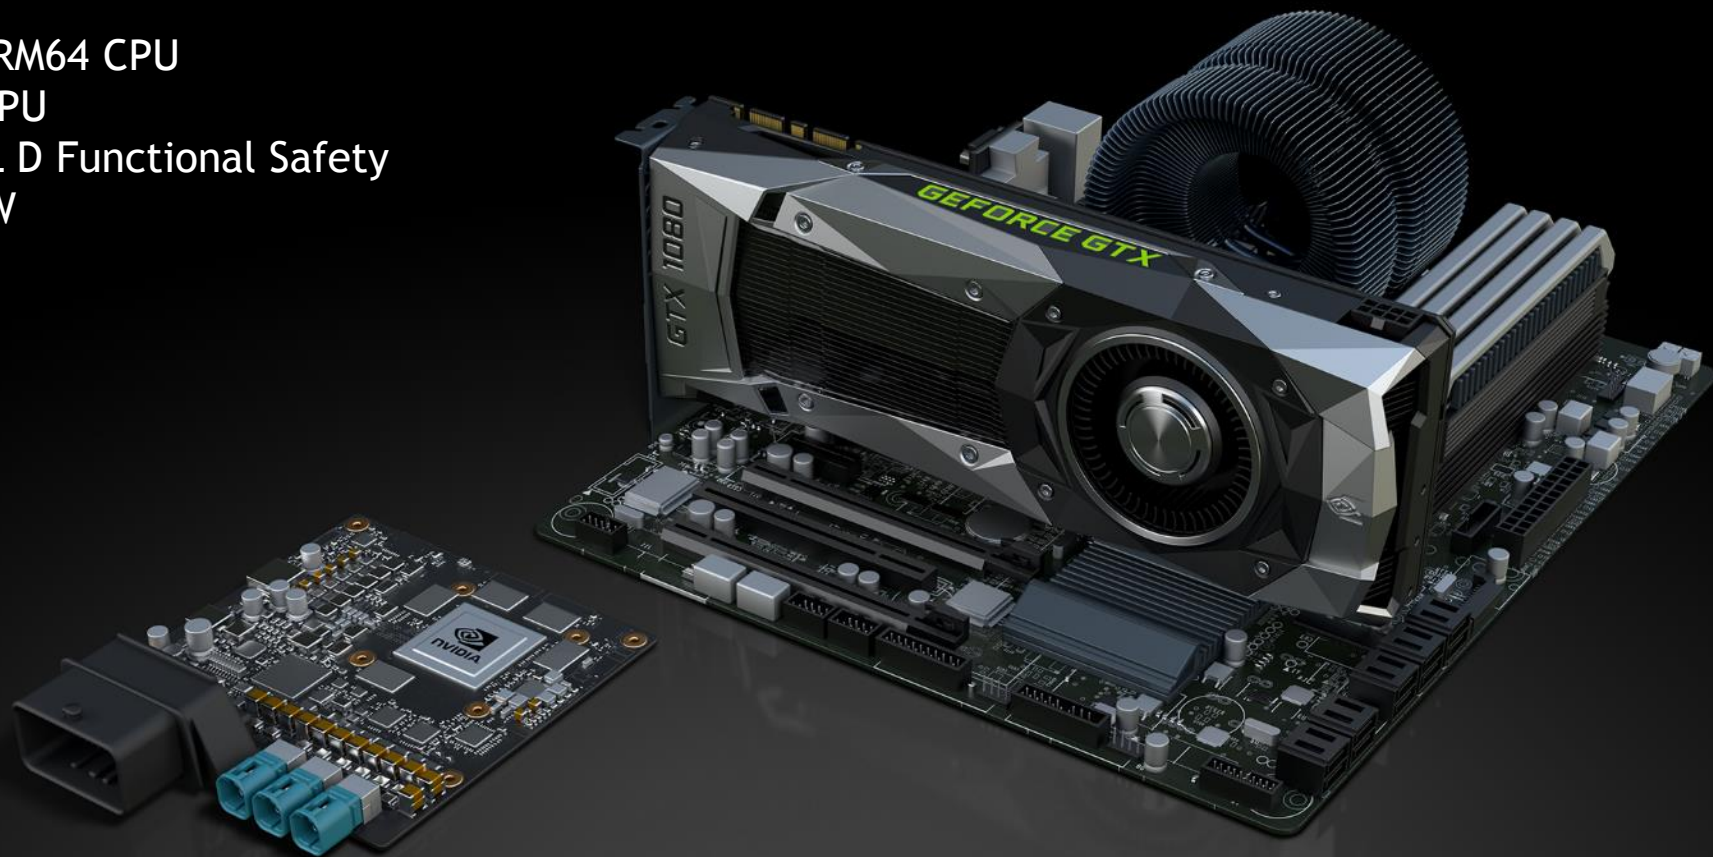

XAVIER AI CAR SUPERCOMPUTER

8 Core Custom ARM64 CPU

512 Core Volta GPU

Designed for ASIL D Functional Safety

30 TOPS DL | 30W