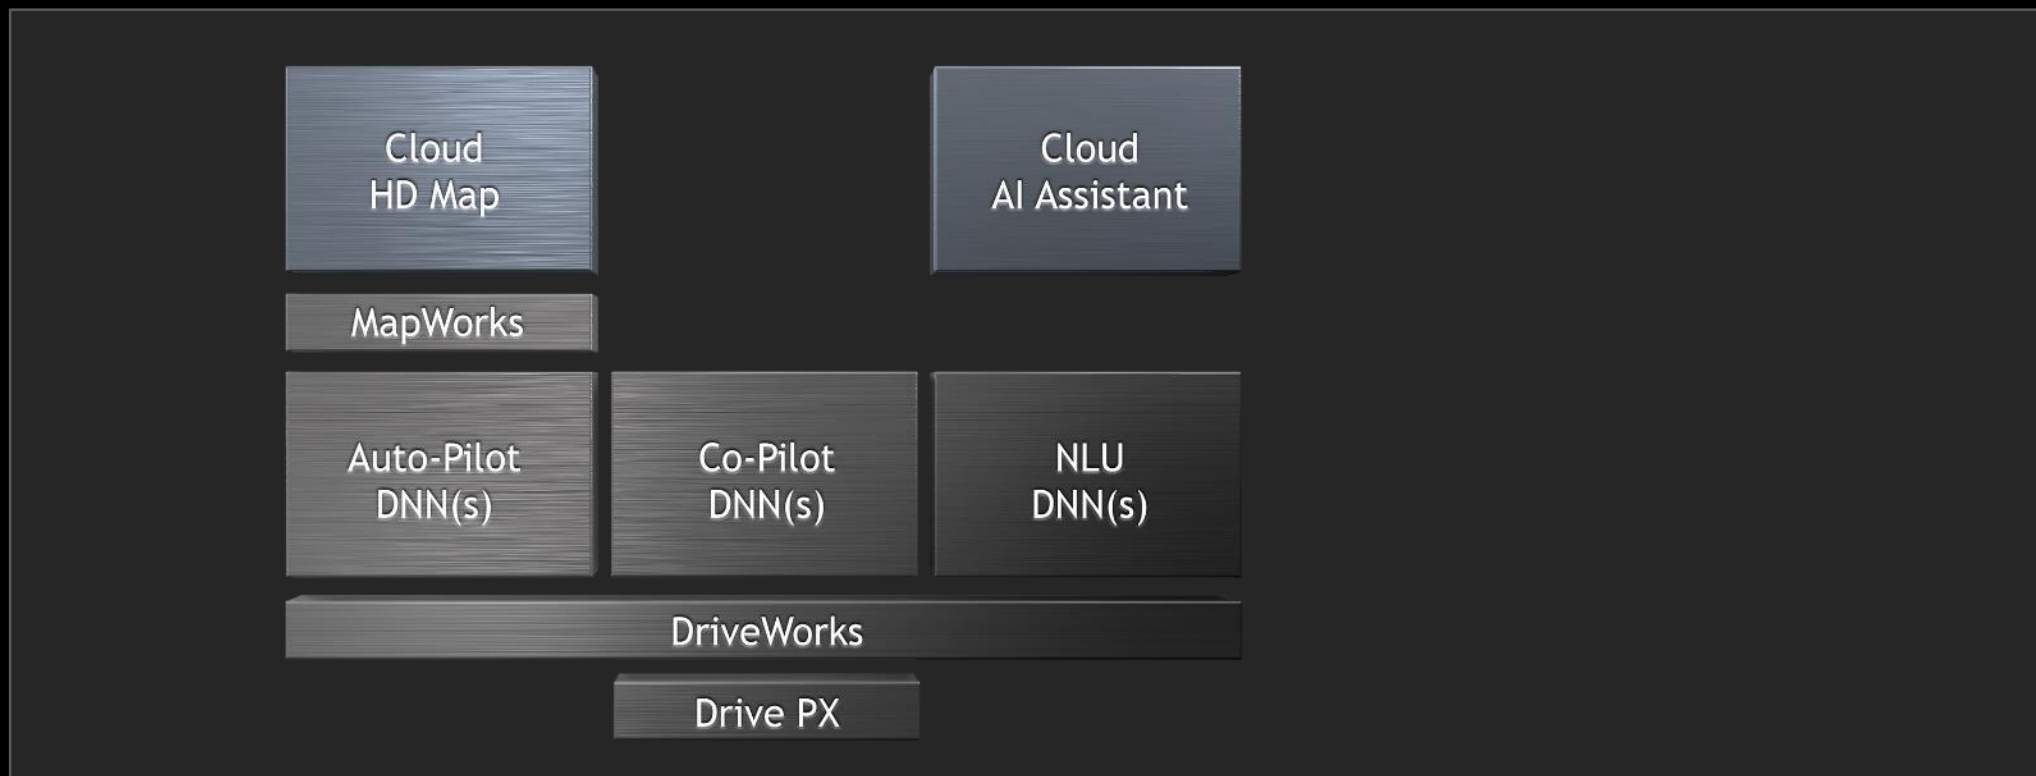

Gaze Tracking

AI CO-PILOT

Face Recognition

Head Tracking

Gaze Tracking

Lip Reading

NVIDIA AI CAR PLATFORM

AI FOR EVERYONE