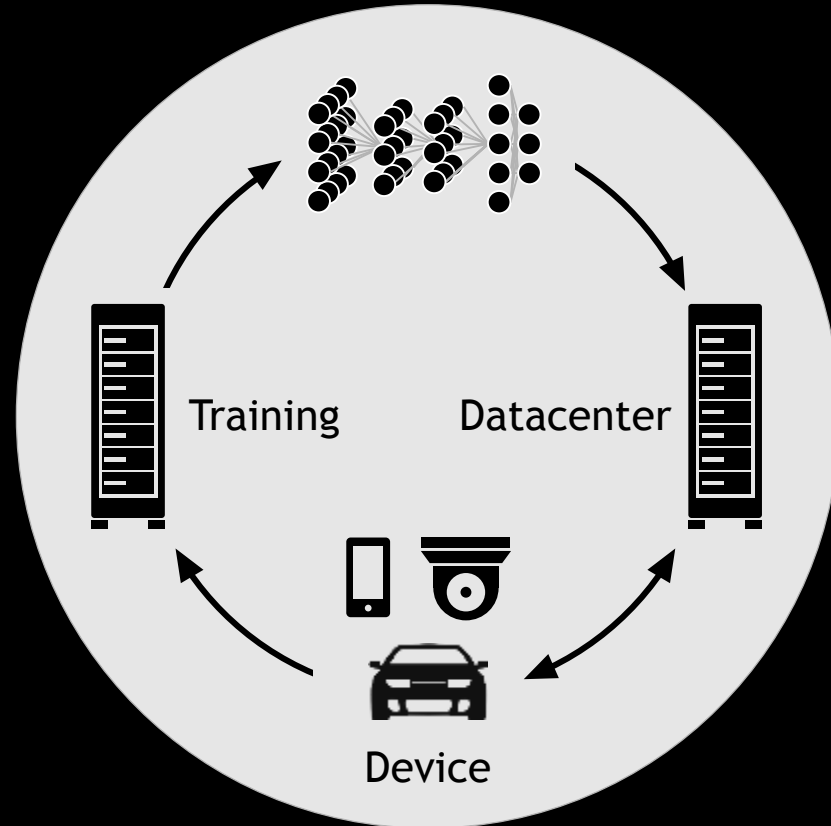

GPU DEEP LEARNING IS A NEW COMPUTING MODEL