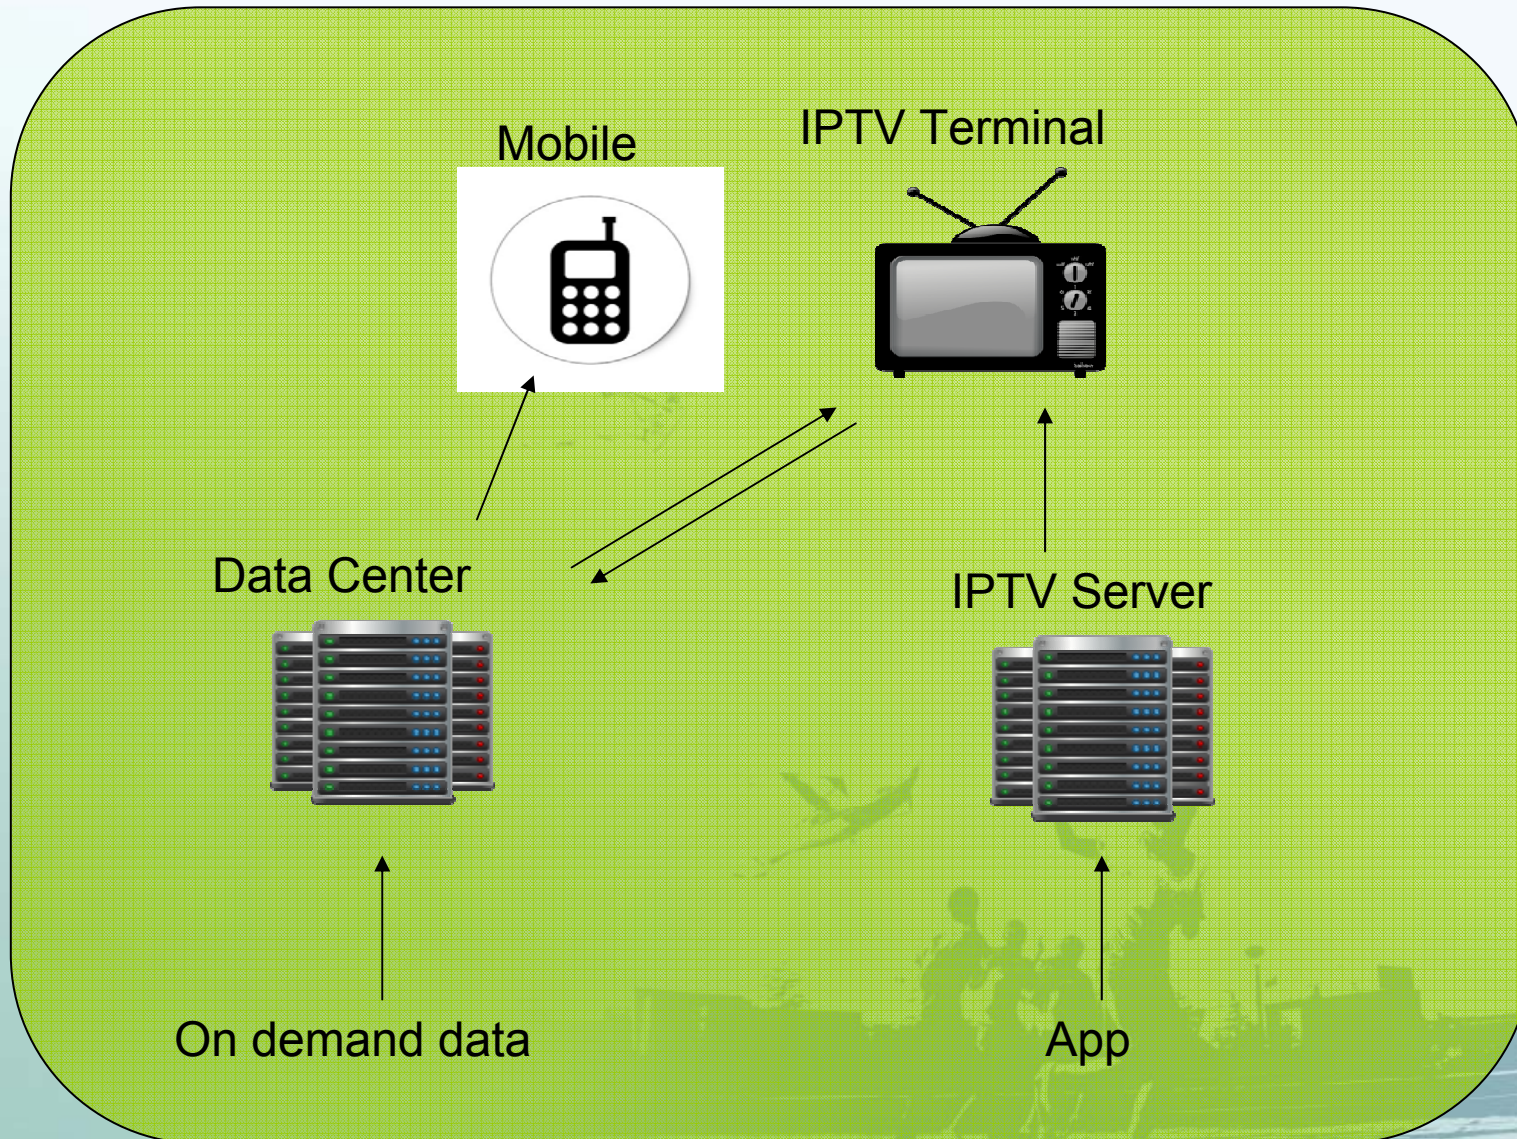

The Lifeboat Project

2nd ITU IPTV Application Challenge

Author: Günter Heinrich Herweg Filho

gunterhf@gmail.com

Context

- This interactive application for IPTV aims to provide support to people in emergencies in natural disasters.

System overview

Features

- Provide real time information.
- Easy access for quick response.
- Personalized alarm system, integrated with mobile platforms.
- On demand critical information.

Registration:

- You have to register your Zip Code and your mobile number. This information forms the basis for other services

Maps:

- After registration, this service displays maps of the region containing points of interest such as shelters, streets with access issues or events that disrupt urban mobility.

The screenshot displays a mobile application interface for a map service. At the top, it shows the zip code 'ZipCode-89120000', a quota of 'Quota-10,3m', and the date and time '30/08/2012 - 10:30 AM'. A pink box highlights the text 'Your Shelter: D1 (on map)'. The map shows a street grid with a blue line indicating a route. A yellow box labeled 'Maps consult Function' points to a small map icon in the top left. Another yellow box labeled 'Personalized Map' points to a red arrow on the map. A black overlay on the left contains a menu with options: 'Your Shelter Direction', 'Dangerous Areas', 'Interrupt Roads', 'Help Spots', and 'City Map'. Below the map are 'Exit' and 'Zoom +/-' buttons. At the bottom, a news banner reads: 'News: Blumenau and Rio do Sul are in critical condition; flood may be the greatest of the last 27 years'. Other UI elements include 'Weather', 'Registration', and 'Water Level' buttons.

Weather

Attention! Your quota is reached!

Your Quota:	10.3 m
Current Level:	10 m
Situation:	Critical

Registration

Maps

Water Level

EXIT

News: Blumenau and Rio do Sul are in critical condition; flood may be the greatest of the last 27 years