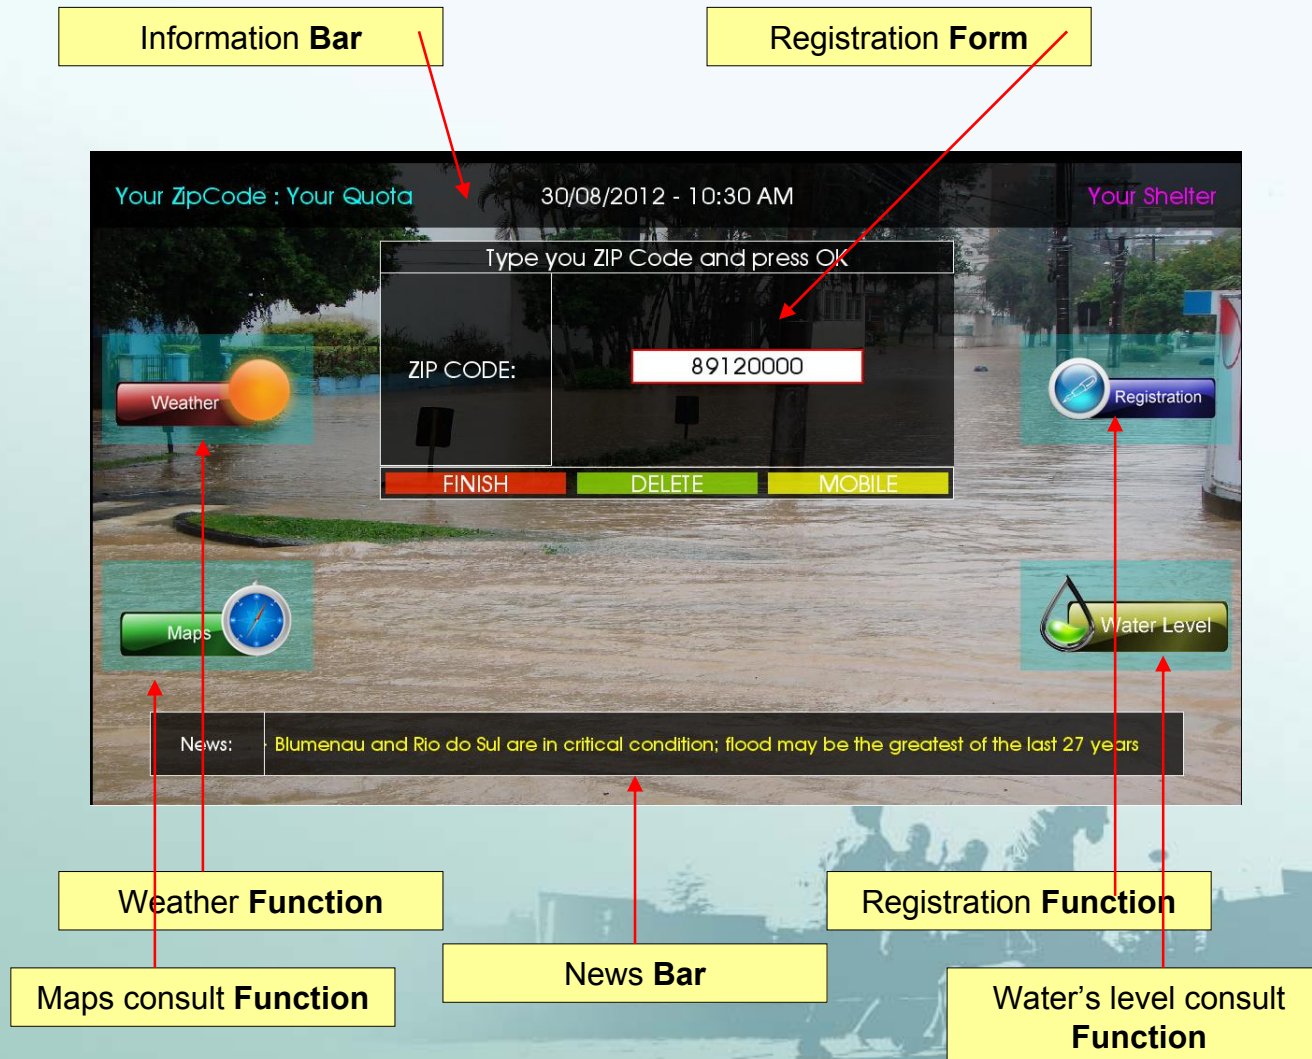

System overview

Features

- Provide real time information.
- Easy access for quick response.
- Personalized alarm system, integrated with mobile platforms.
- On demand critical information.

Registration:

- You have to register your Zip Code and your mobile number. This information forms the basis for other services

Maps:

- After registration, this service displays maps of the region containing points of interest such as shelters, streets with access issues or events that disrupt urban mobility.

The screenshot displays a mobile application interface for a map service. At the top, it shows the zip code 'ZipCode-89120000', a quota of 'Quota-10,3m', and the date and time '30/08/2012 - 10:30 AM'. A pink box highlights the text 'Your Shelter: D1 (on map)'. The map shows a street grid with a blue line indicating a route. A yellow box labeled 'Maps consult Function' points to a small map icon in the top left. Another yellow box labeled 'Personalized Map' points to a red arrow on the map. A black overlay on the left contains a menu with options: 'Your Shelter Direction', 'Dangerous Areas', 'Interrupt Roads', 'Help Spots', and 'City Map'. Below the map are 'Exit' and 'Zoom +/-' buttons. At the bottom, a news banner reads: 'News: Blumenau and Rio do Sul are in critical condition; flood may be the greatest of the last 27 years'. Other UI elements include 'Weather', 'Registration', and 'Water Level' buttons.

Alarms:

The alarm is activated when the rivers level reaches the quota for the place. To do this register, the function of registration is available on the Portal

Alarm Function

ZipCode-89120000 : Quota-10,3m 30/08/2012 - 10:30 AM Your Shelter: D1 (on map)