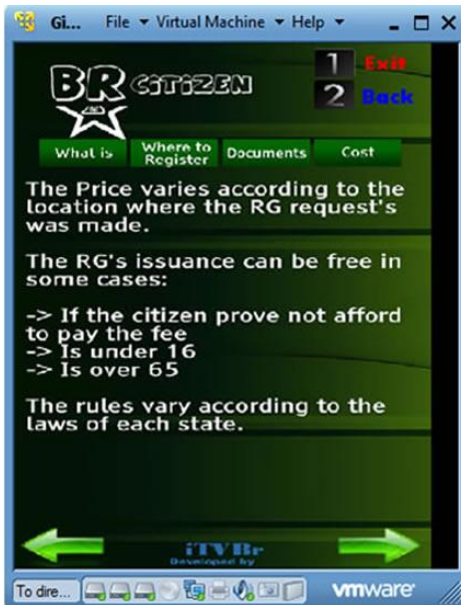

Features

"BR Citizen" shows on the TV screen the 8 most searched services by the brazilians in the government websites.

These services are listed below:

- * Identity Card ;
- * Birth Certificate ;
- * Statement of Live Birth ;
- * Nationl Taxpayer Registration ;
- * Work Book ;
- * Voter Registration ;
- * Driver License ;
- * SUS Card.

Features

"BR Citizen" also contributes to the tele-education and digital literacy through educational games. Besides 8 essential services to the citizen, the application provides educational games for children above 5 years.

Features

"BR Citizen" provides interactive content for secondary devices.

The application running on a Virtual Set-Top-Box Machine.

Through of a homenet, the secondary device connects to the root device and this one sends (by wifi, bluetooth or other technology) the application to the secondary device. Giving to the user the interactivity control.