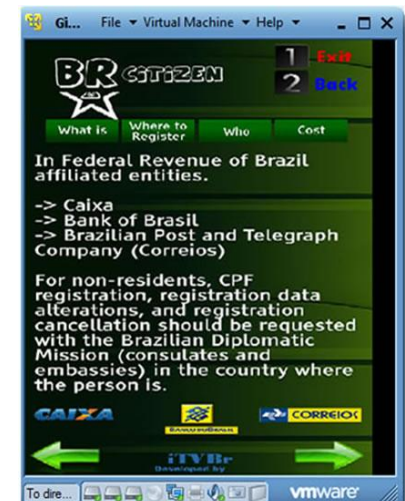

The application running on a Virtual Set-Top-Box Machine.