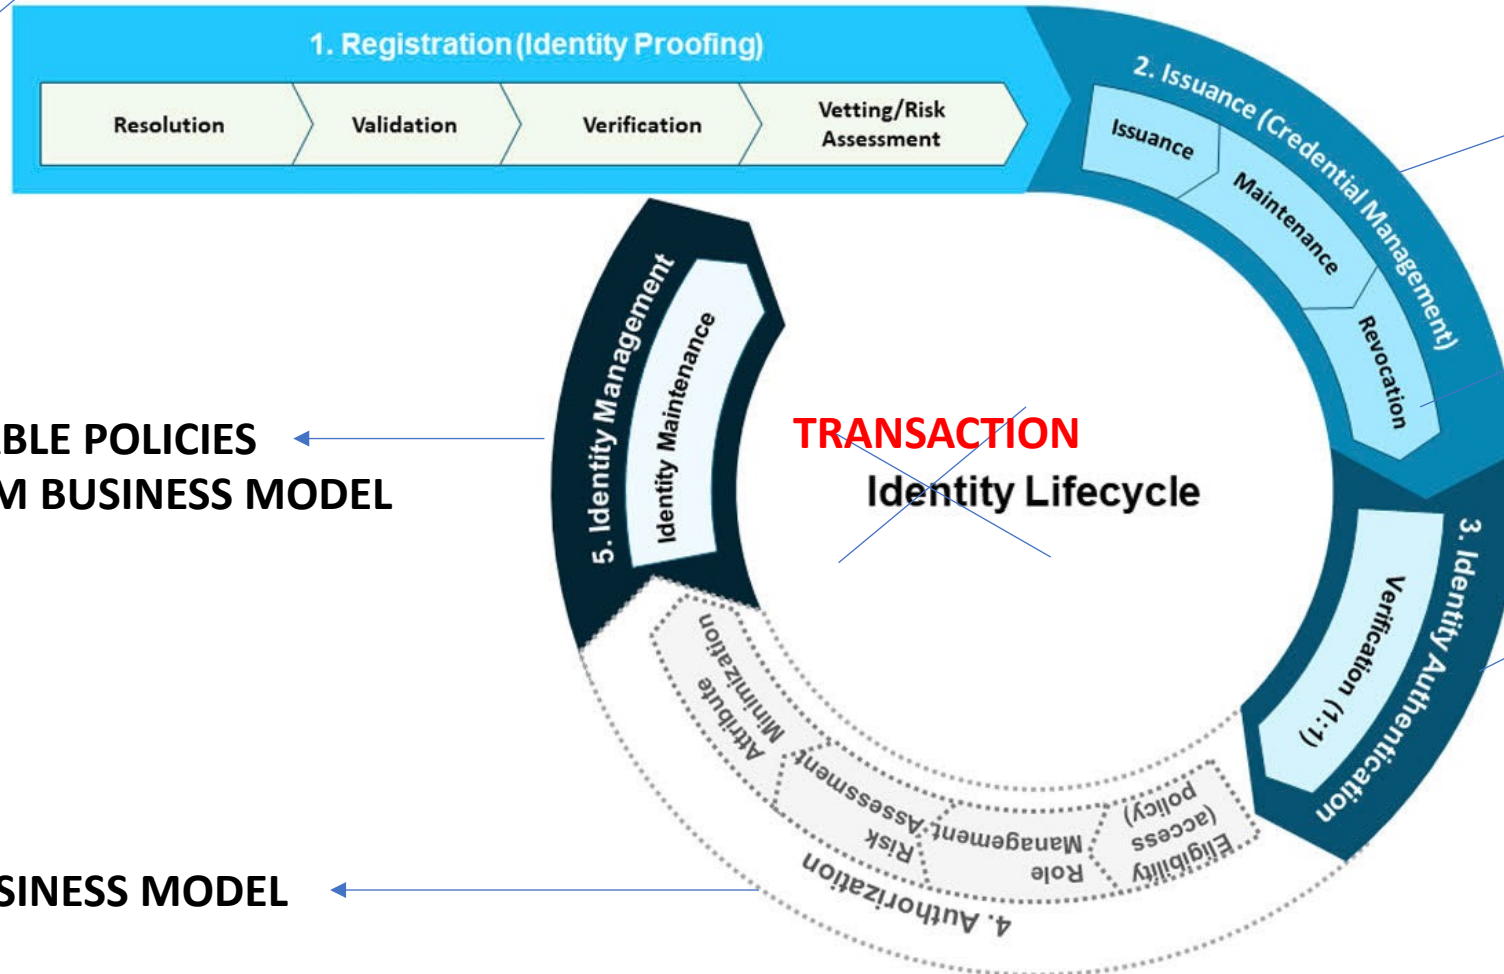

METaverse WORKSHOP

18.10.2022

FG-DLT: 2019

KRON is a sustainable [worldview operating system] responding to the era of Third World

- The beginning of an era where the real and virtual worlds are fused and aim for a new value of life
- The era of super-sensibility in which the concepts of art and culture, technology and science, time and space are re-established

Technical background and efficiency of optimal OWAKE implementation through the OWAKE framework layer

OWAKE FRAMEWORK LAYERING

TRANSACTION PROOFING: PRUDENTIAL POLICIES / COMPLIANCE

~~TRANSACTION~~

~~Identity Lifecycle~~

KYT: Know Your Transaction
KYC/AML/etc are part of it

Insurance Wrapped by NFT??

**Deactivation/ dispossability/
Decommissioning**

**CAUSE OF METAVERSE'S
SELF DECLARATION**

**RESOLVABLE POLICIES
PREMIUM BUSINESS MODEL**

FREE BUSINESS MODEL

TWO MAJOR USE CASES

TRAVEL USE CASE

WHISTLEBLOWERS USE CASE

WISP GLOBAL

- Infrastructure Selected as a proof-of-concept (POC) company by ETSI ISG PDL, European Telecommunication Standards Institute.
- Global outsourcing, content distribution market, Kron Computing technology, and global advancement opportunities