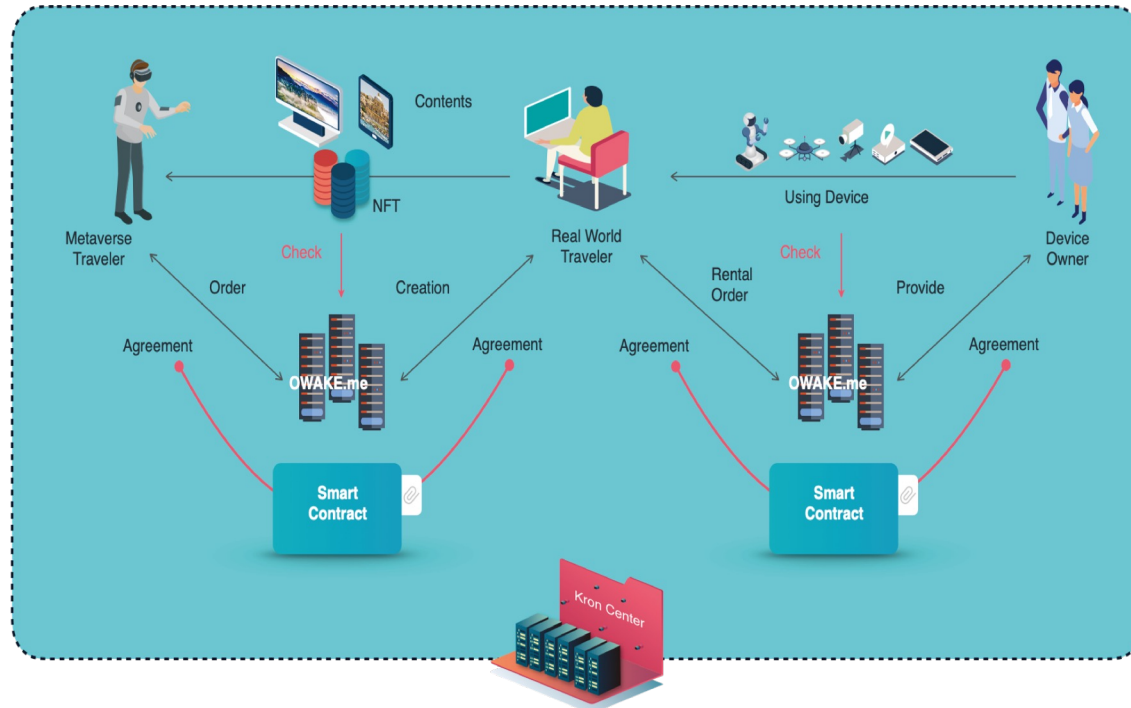

METaverse WORKSHOP

18.10.2022

FG-DLT: 2019

KRON is a sustainable [worldview operating system] responding to the era of Third World

- The beginning of an era where the real and virtual worlds are fused and aim for a new value of life
- The era of super-sensibility in which the concepts of art and culture, technology and science, time and space are re-established

Kron is not a simple development product realized by advanced technology, but a worldview that can aim for a sustainable life by linking emotional action with humanity and a community concept.

OWAKEME.COM

Technical background and efficiency of optimal OWAKE implementation through the OWAKE framework layer

OWAKE FRAMEWORK LAYERING

TRANSACTION PROOFING: PRUDENTIAL POLICIES / COMPLIANCE

~~TRANSACTION~~

~~Identity Lifecycle~~

FREE BUSINESS MODEL

TWO MAJOR USE CASES

TRAVEL USE CASE

WHISTLEBLOWERS USE CASE

WISP GLOBAL

- Infrastructure Selected as a proof-of-concept (POC) company by ETSI ISG PDL, European Telecommunication Standards Institute.
- Global outsourcing, content distribution market, Kron Computing technology, and global advancement opportunities