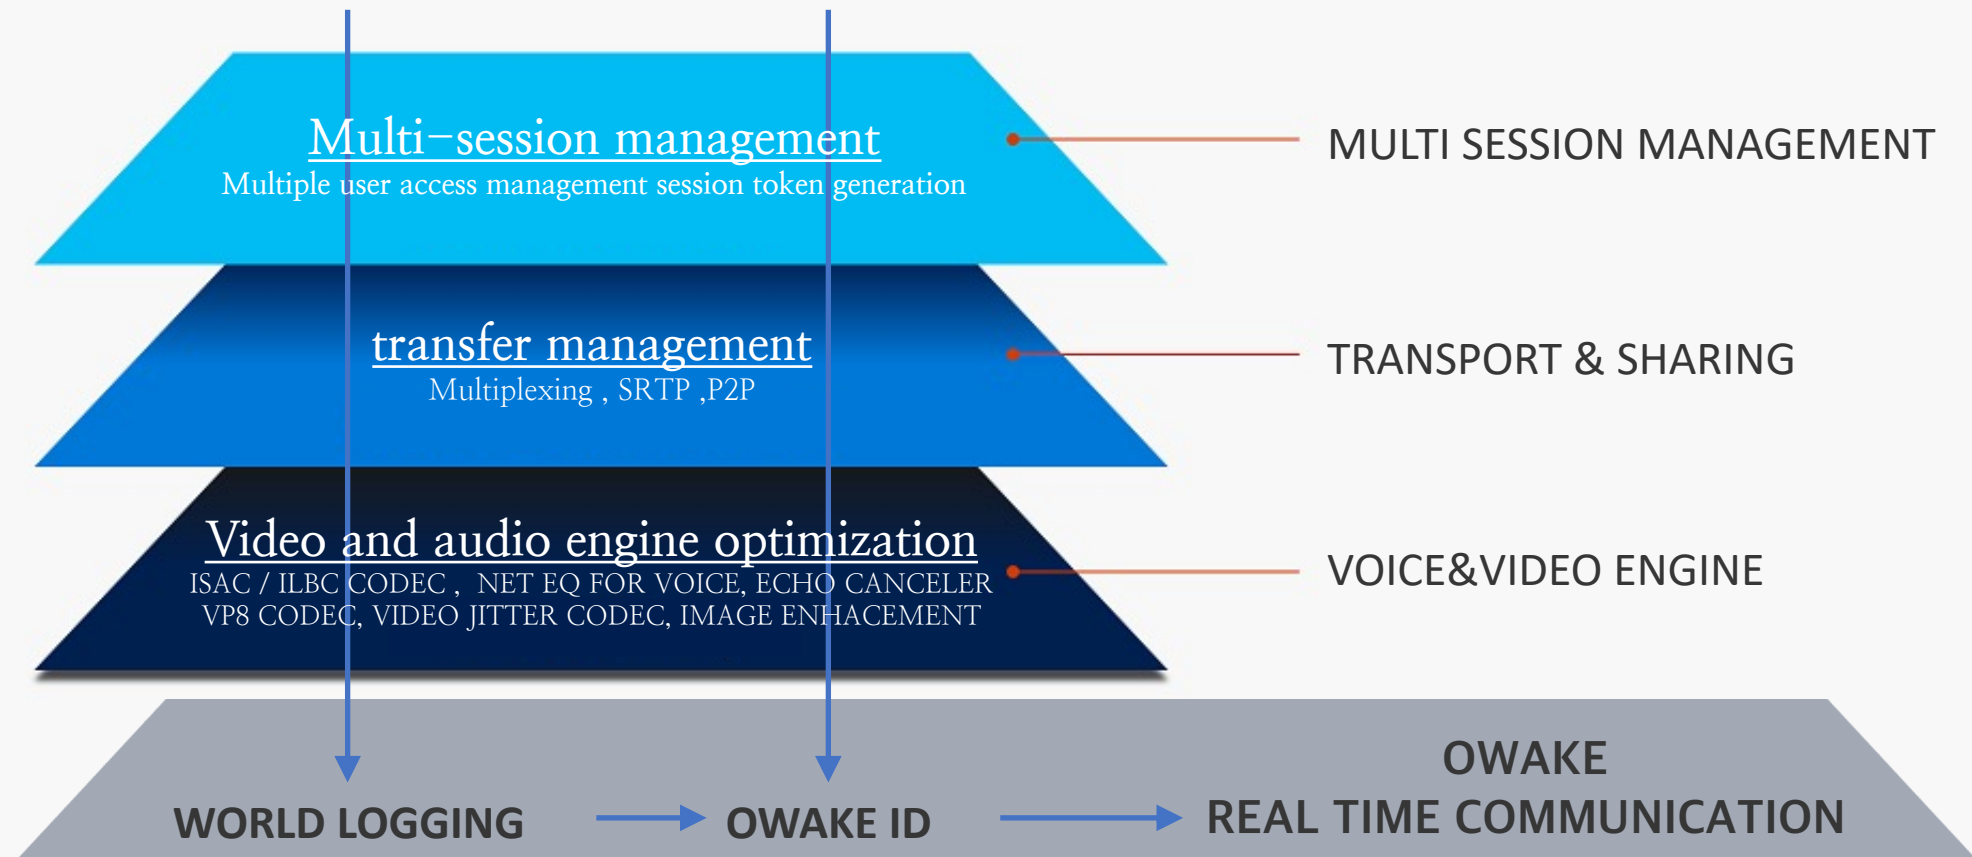

OWAKEME.COM

Technical background and efficiency of optimal OWAKE implementation through the OWAKE framework layer

OWAKE FRAMEWORK LAYERING