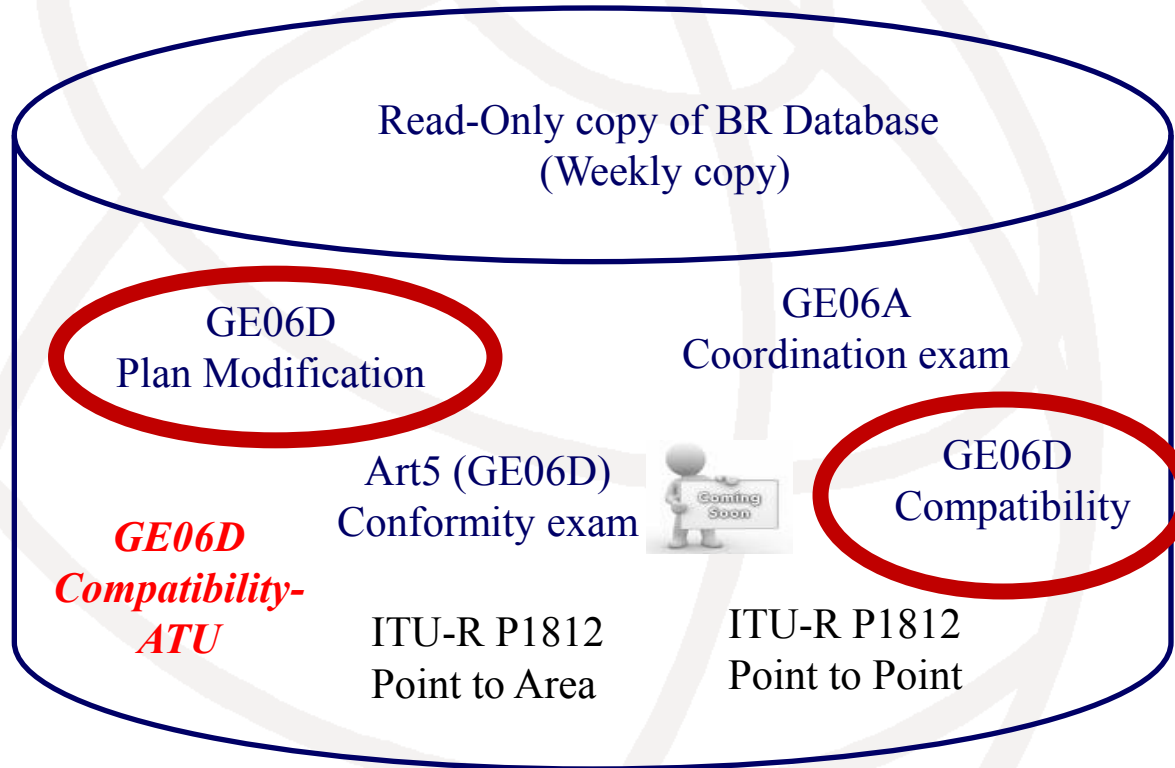

“Online search
on Plans and MIFR”

eQry

Read-Only copy of BR
Database (Updated daily)

GE06 ST61 GE75 MIFR
GE89 RJ81 (FMTV)
GE84
GE06L

Search by:

Administration Geographic Area

Frequency Date of Receipt

Administration BR Identification
Unique Identifier Number

eTools

*"My own office
@ ITU: opening ~24/7"*

myAdmin

My Mail Box

Communication between the BR and the Member State:

Ex: Plan notices not yet published (for specific cases)

→GE06D notices under Conformity Review (30 days)