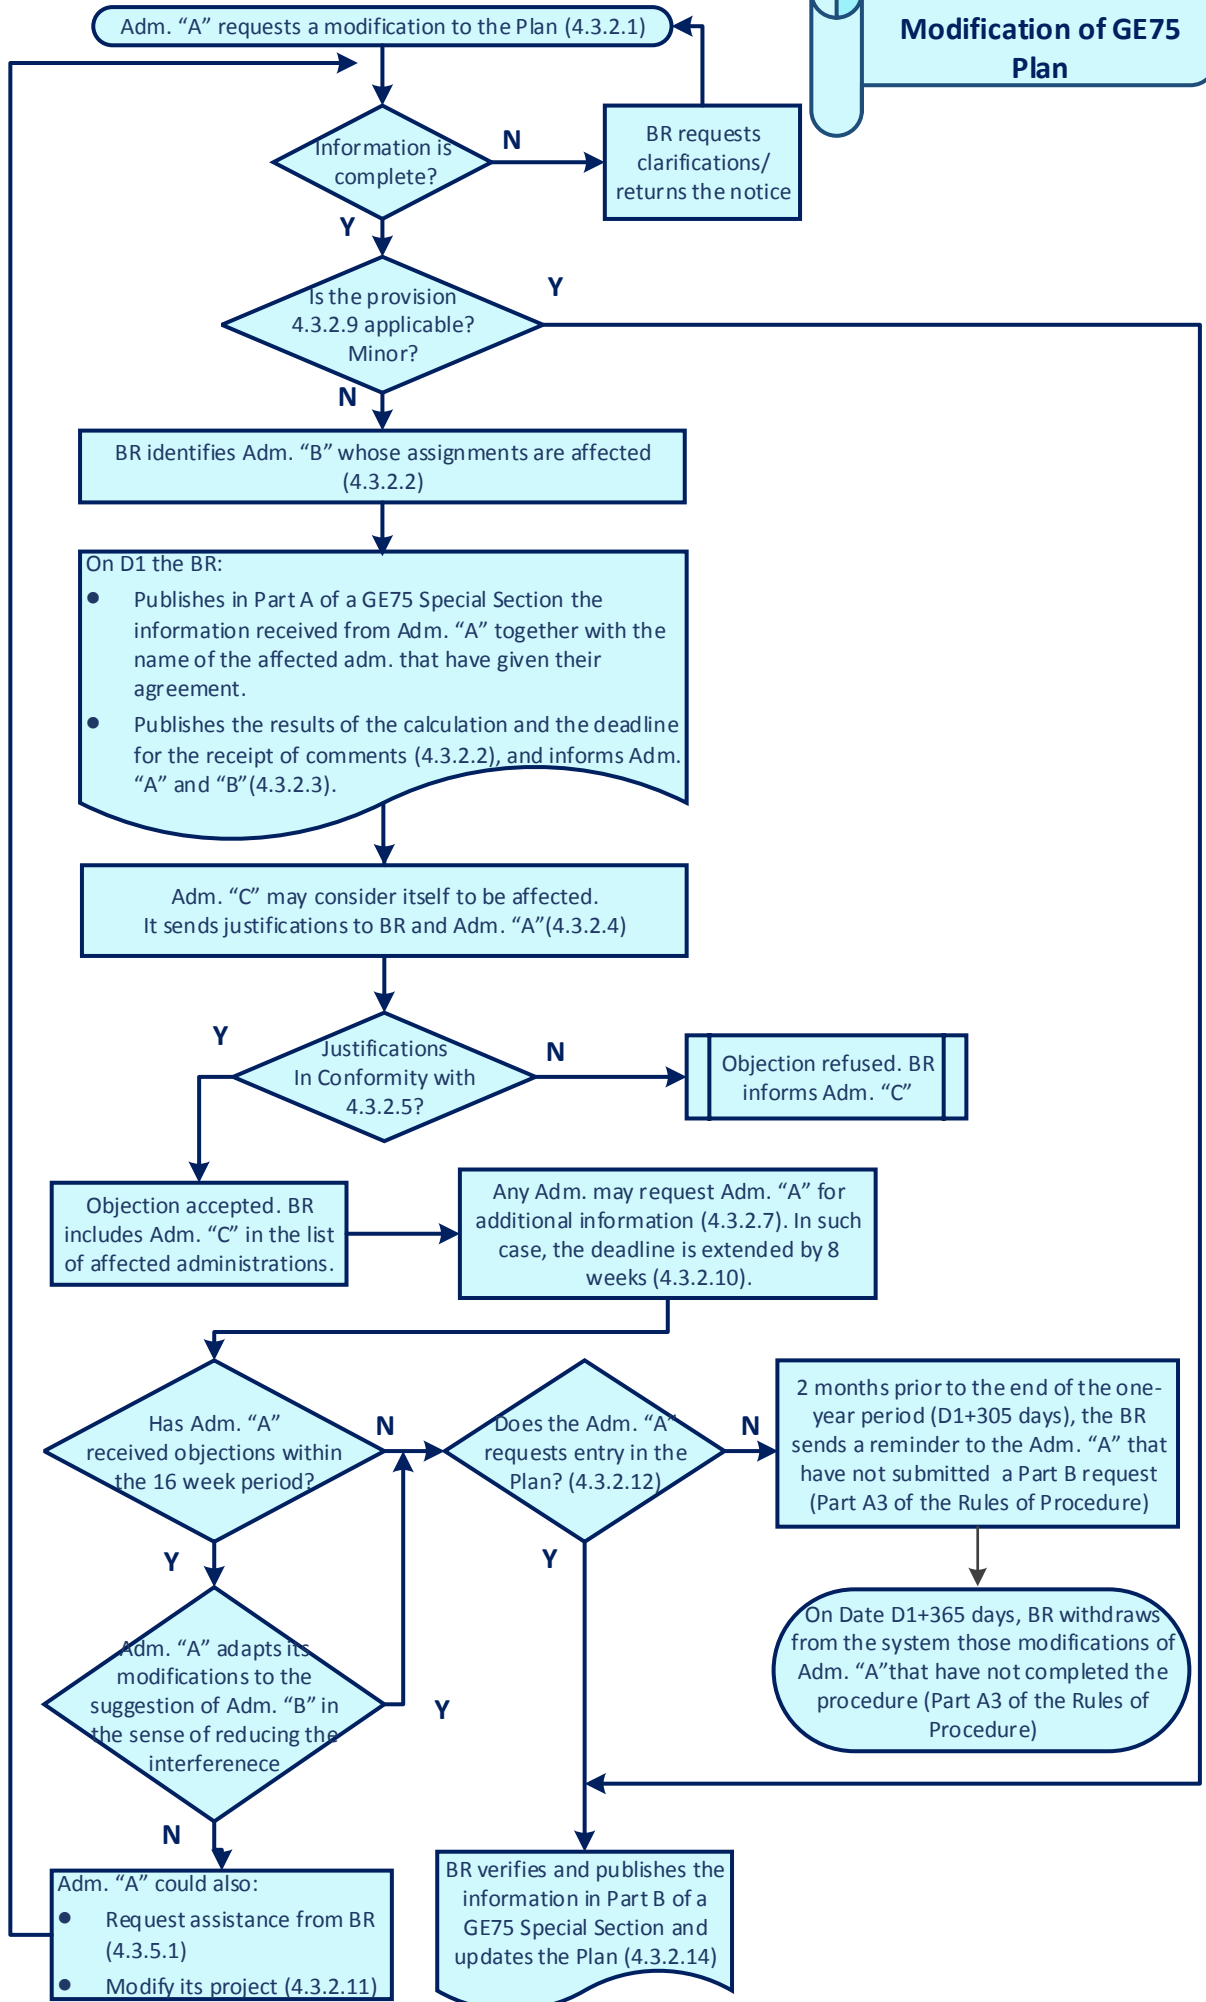

Modification of GE75 Plan

Article 4 of the Regional Agreement

Modification procedure for an Assignment in the Plan or an addition
4.3.2

Modification procedure for an assignment in the Plan or for an addition of a low-power channel (LPC)
4.3.3

Cancellation of an assignment entered in the Plan

Flowchart GE75-1 Modification of GE75 Plan

Flowchart GE75-2
Modification procedure for a low-power channel (LPC)

Flowchart GE75-3
Cancellation of an assignment entered in the Plan