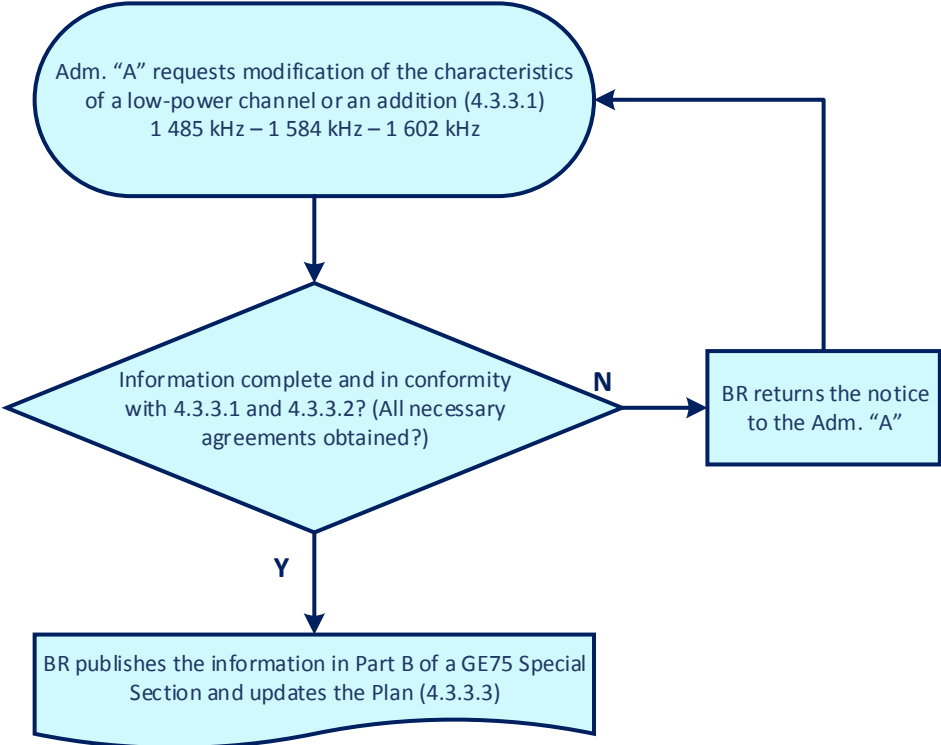

Modification of GE75 Plan

Article 4 of the Regional Agreement

Modification procedure for an Assignment in the Plan or an addition
4.3.2

Modification procedure for an assignment in the Plan or for an addition of a low-power channel (LPC)
4.3.3

Cancellation of an assignment entered in the Plan

Flowchart GE75-1 Modification of GE75 Plan

Flowchart GE75-2
Modification procedure for a low-power channel (LPC)

Flowchart GE75-3
Cancellation of an assignment entered in the Plan