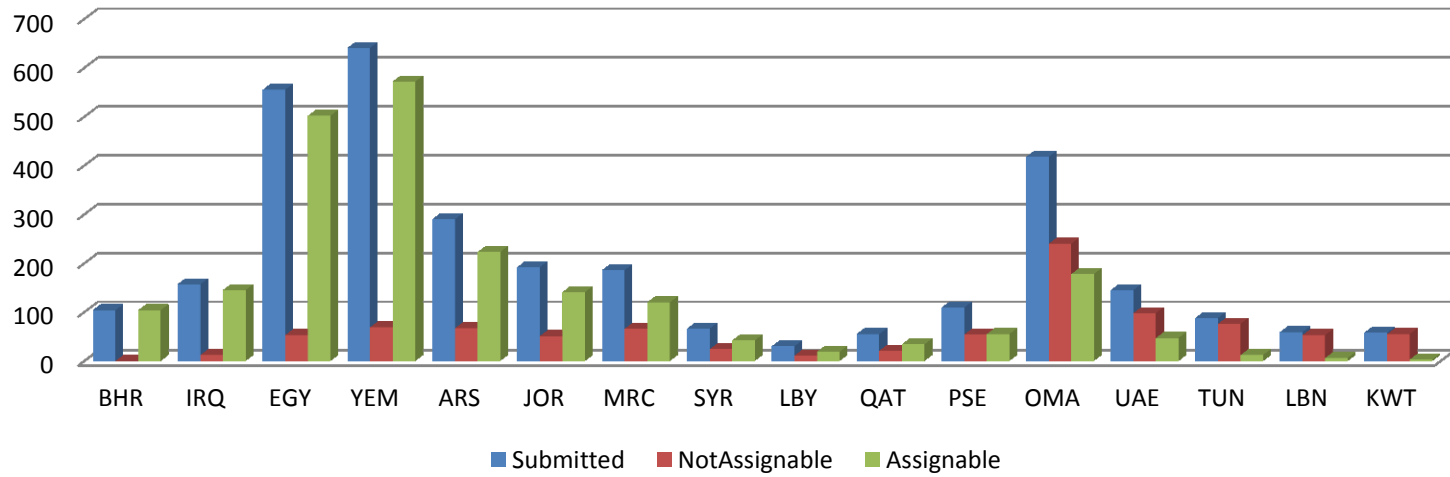

### Iteration1-General results-Numbers

### Iteration1-Percentage assignable channels

Iteration before Dubai meeting-Percentage of assignable channels with margin: 4dB