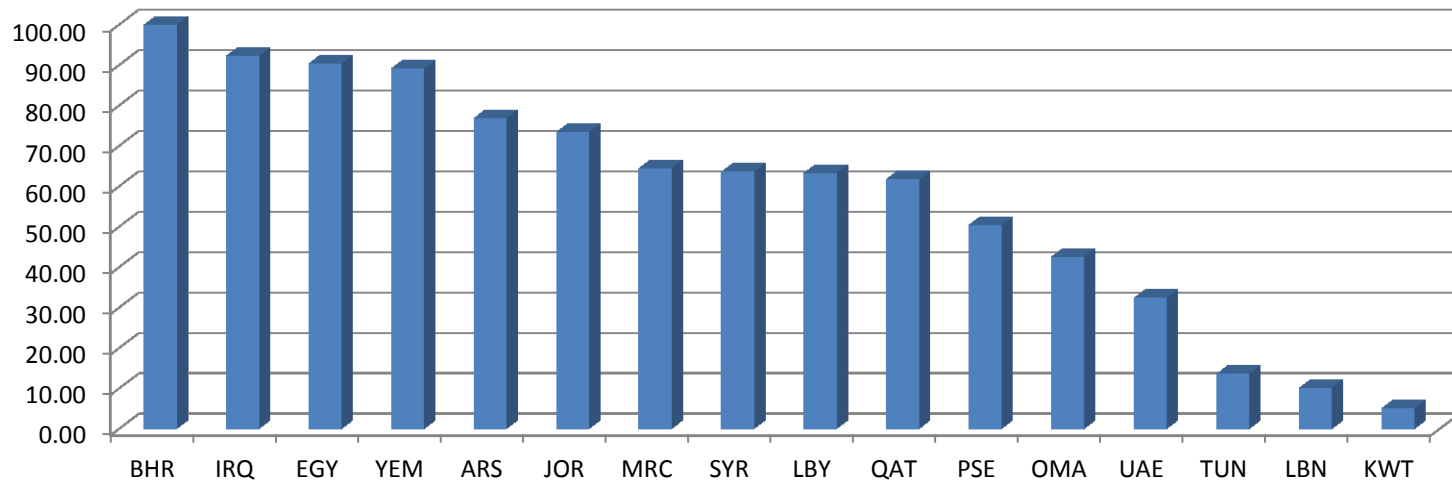

### Iteration1-General results-Numbers

### Iteration1-Percentage assignable channels

Iteration before Dubai meeting-Percentage of assignable channels with margin: 4dB