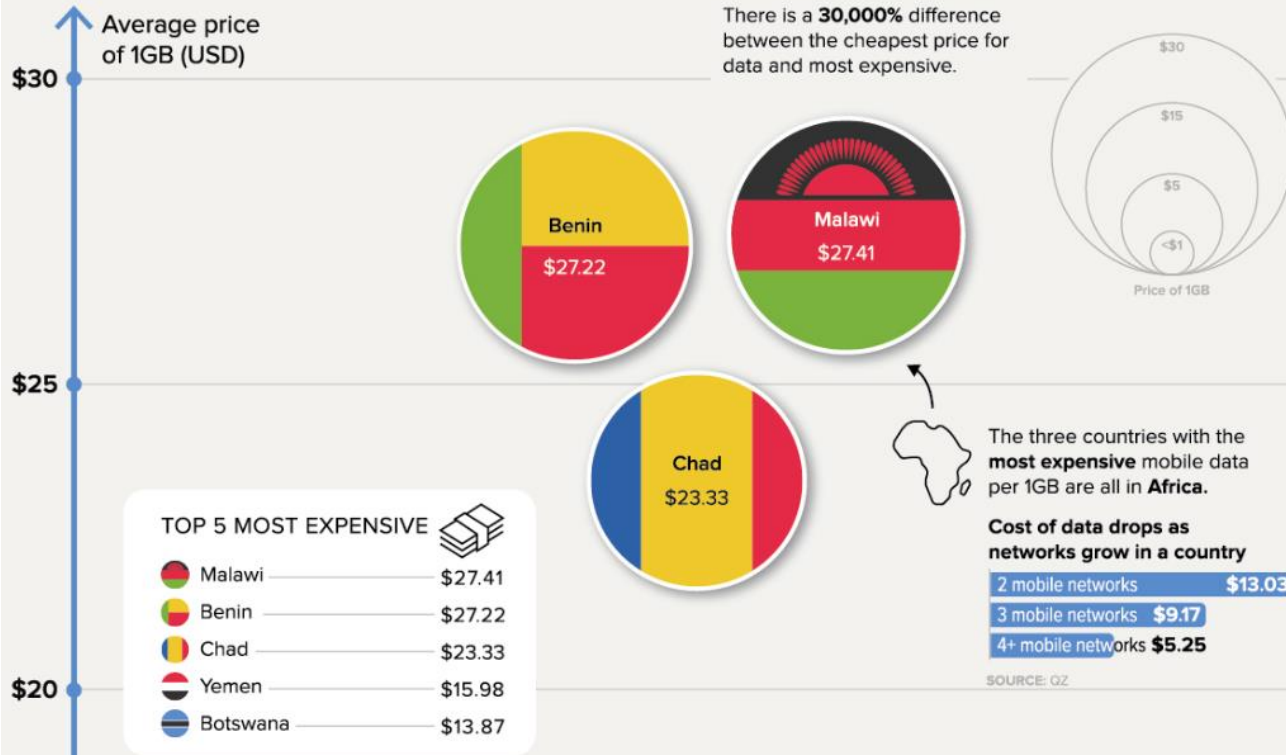

THE COST OF 1 GB of Mobile Data in Every Country

THERE ARE MORE MOBILE PHONE subscriptions in the world right now than there are human beings.

Despite cell phone use becoming prevalent worldwide, the cost of data still varies greatly from country to country. Here's a look at the average cost of 1 GB of data across the globe.