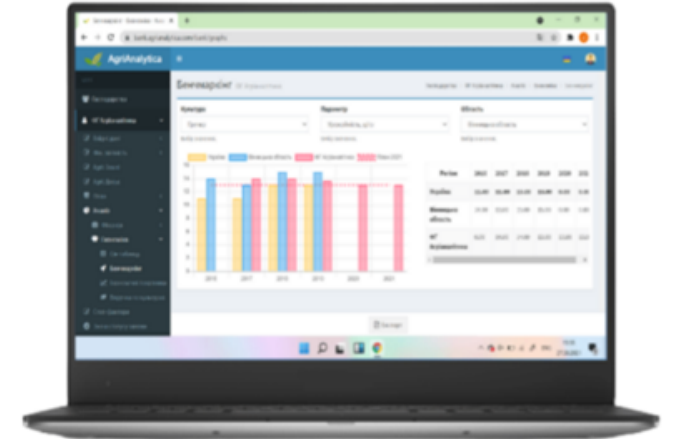

**Online Products for
Partners**

OUR PAAS

Agri: Financing

Agri: Shopping

Agri: Trading

Agri: Consulting