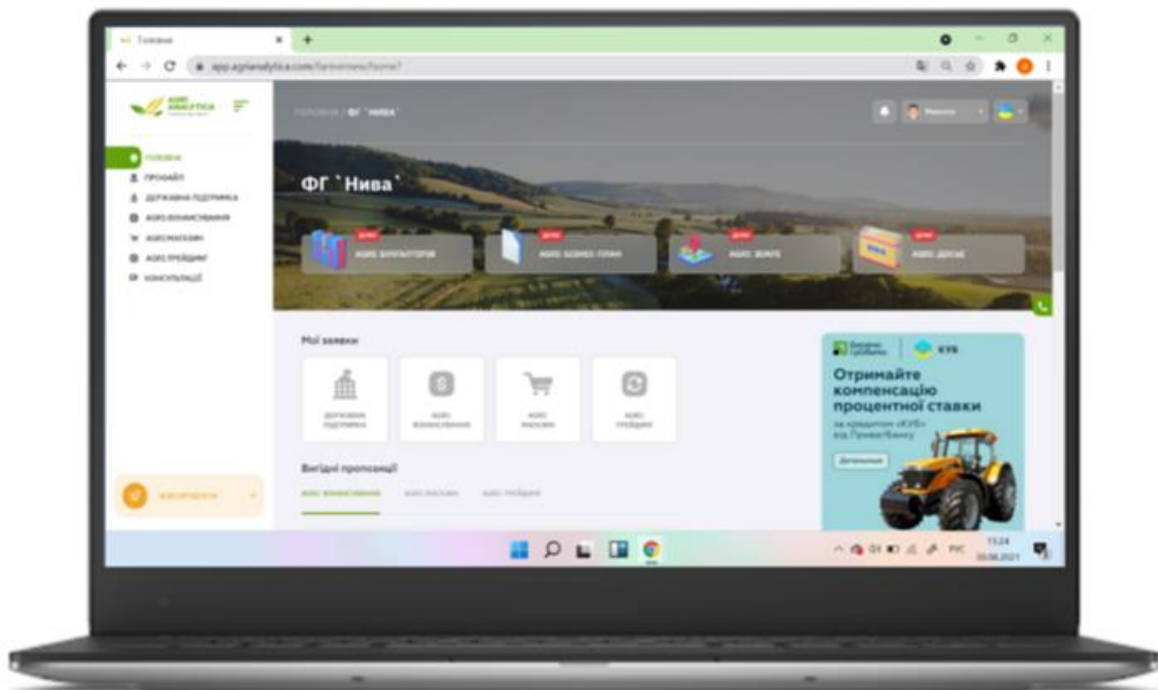

ONE STOP SHOP FOR FARMERS TO ACCESS **FINANCE, MARKETS, INPUTS, AND KNOWLEDGE**

Agri-Financial Ecosystem

Agrarian Cabinet

Agri-Financial Ecosystem

- Growers, financial institutions, input suppliers, buyers, investors, donors, insurance companies and other businesses are gathered on the Platform to ensure farmer's access to financing, markets and knowledge.