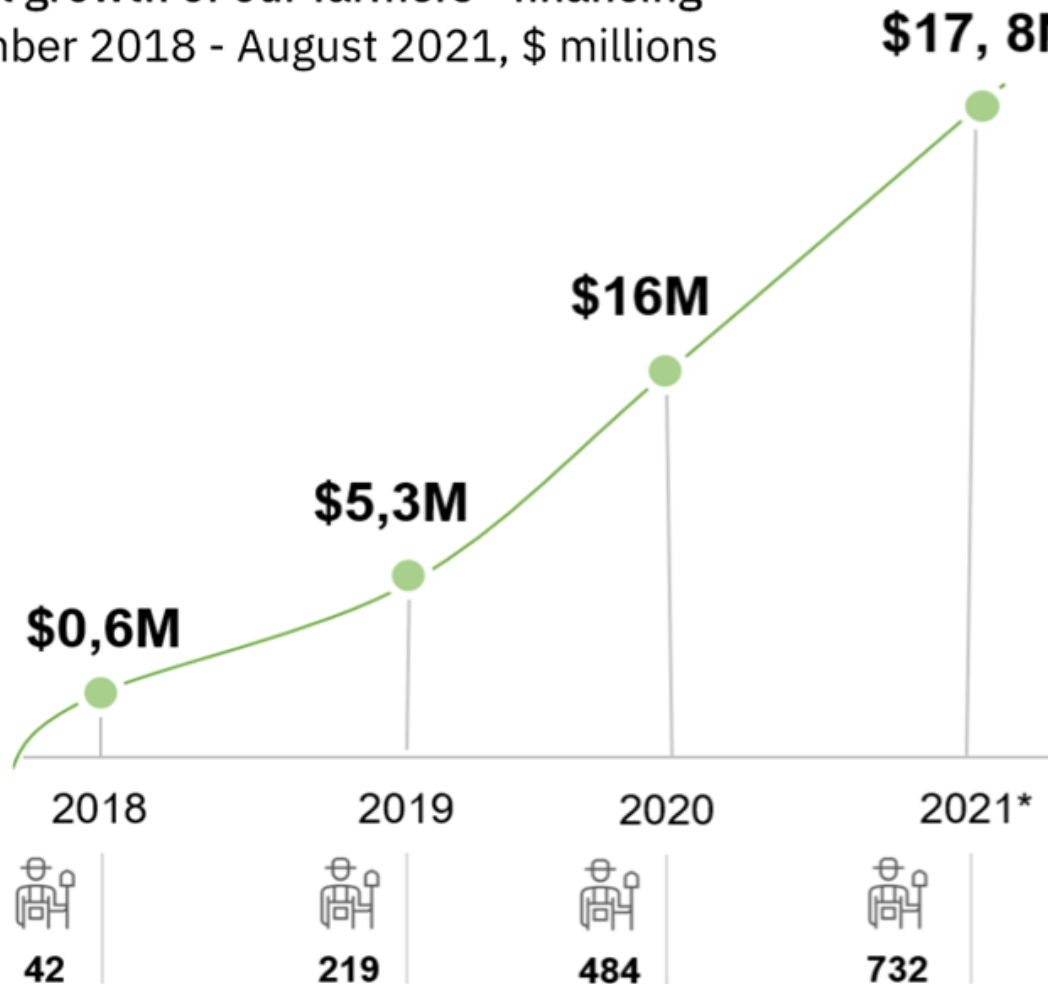

ONE DAY LOAN

Agrarian Cabinet

Annual growth of our farmers' financing
November 2018 - August 2021, \$ millions

\$34.4M

Were disbursed to farmers

\$9.2M

State program support
and low interest rate loans

1312