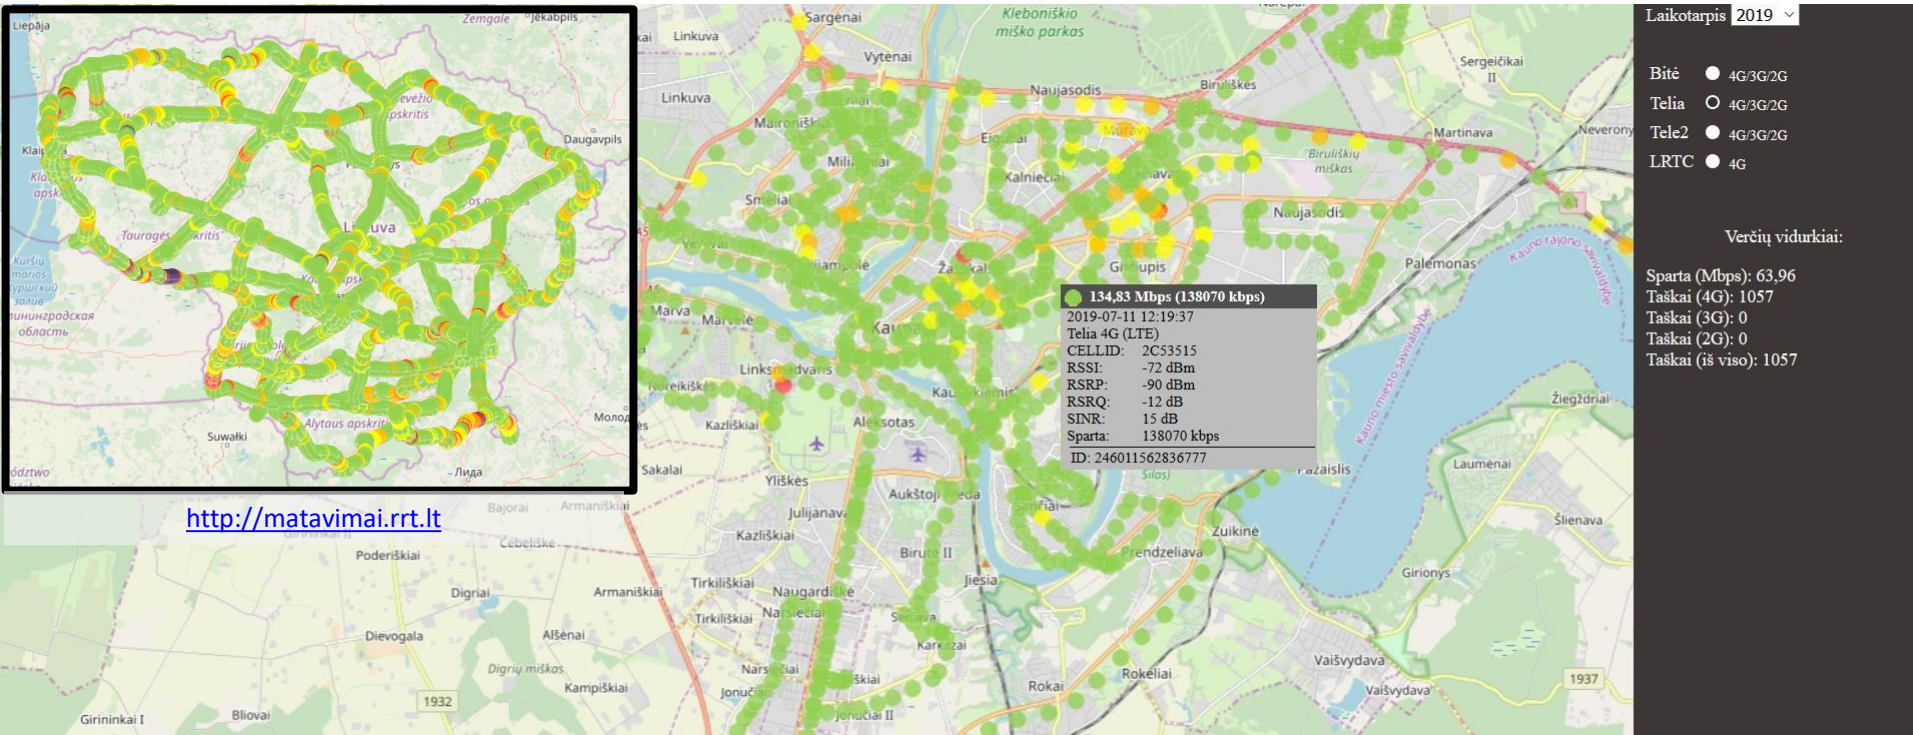

2014 III Q

LTE coverage map 2019

Electronic communications market

Measurements of download speed

Drive-tests of Mobile Internet Access Service

- Measuring with mobile phones
- All operators at the same time
- Automatic 4G/3G/2G selection
- Cities and major roads
- Railway lines
- Results on a public website matavimai.rrt.lt
- Easy data analysis for users
- Automatic averages with custom zoom

LTE throughput map (network load 10%)

LTE throughput map (network load 50%)

ECC Report 312 “Measuring and evaluating Mobile Internet Service Quality (Mobile IASQ)”

Vilnius
Lithuania

Thank you