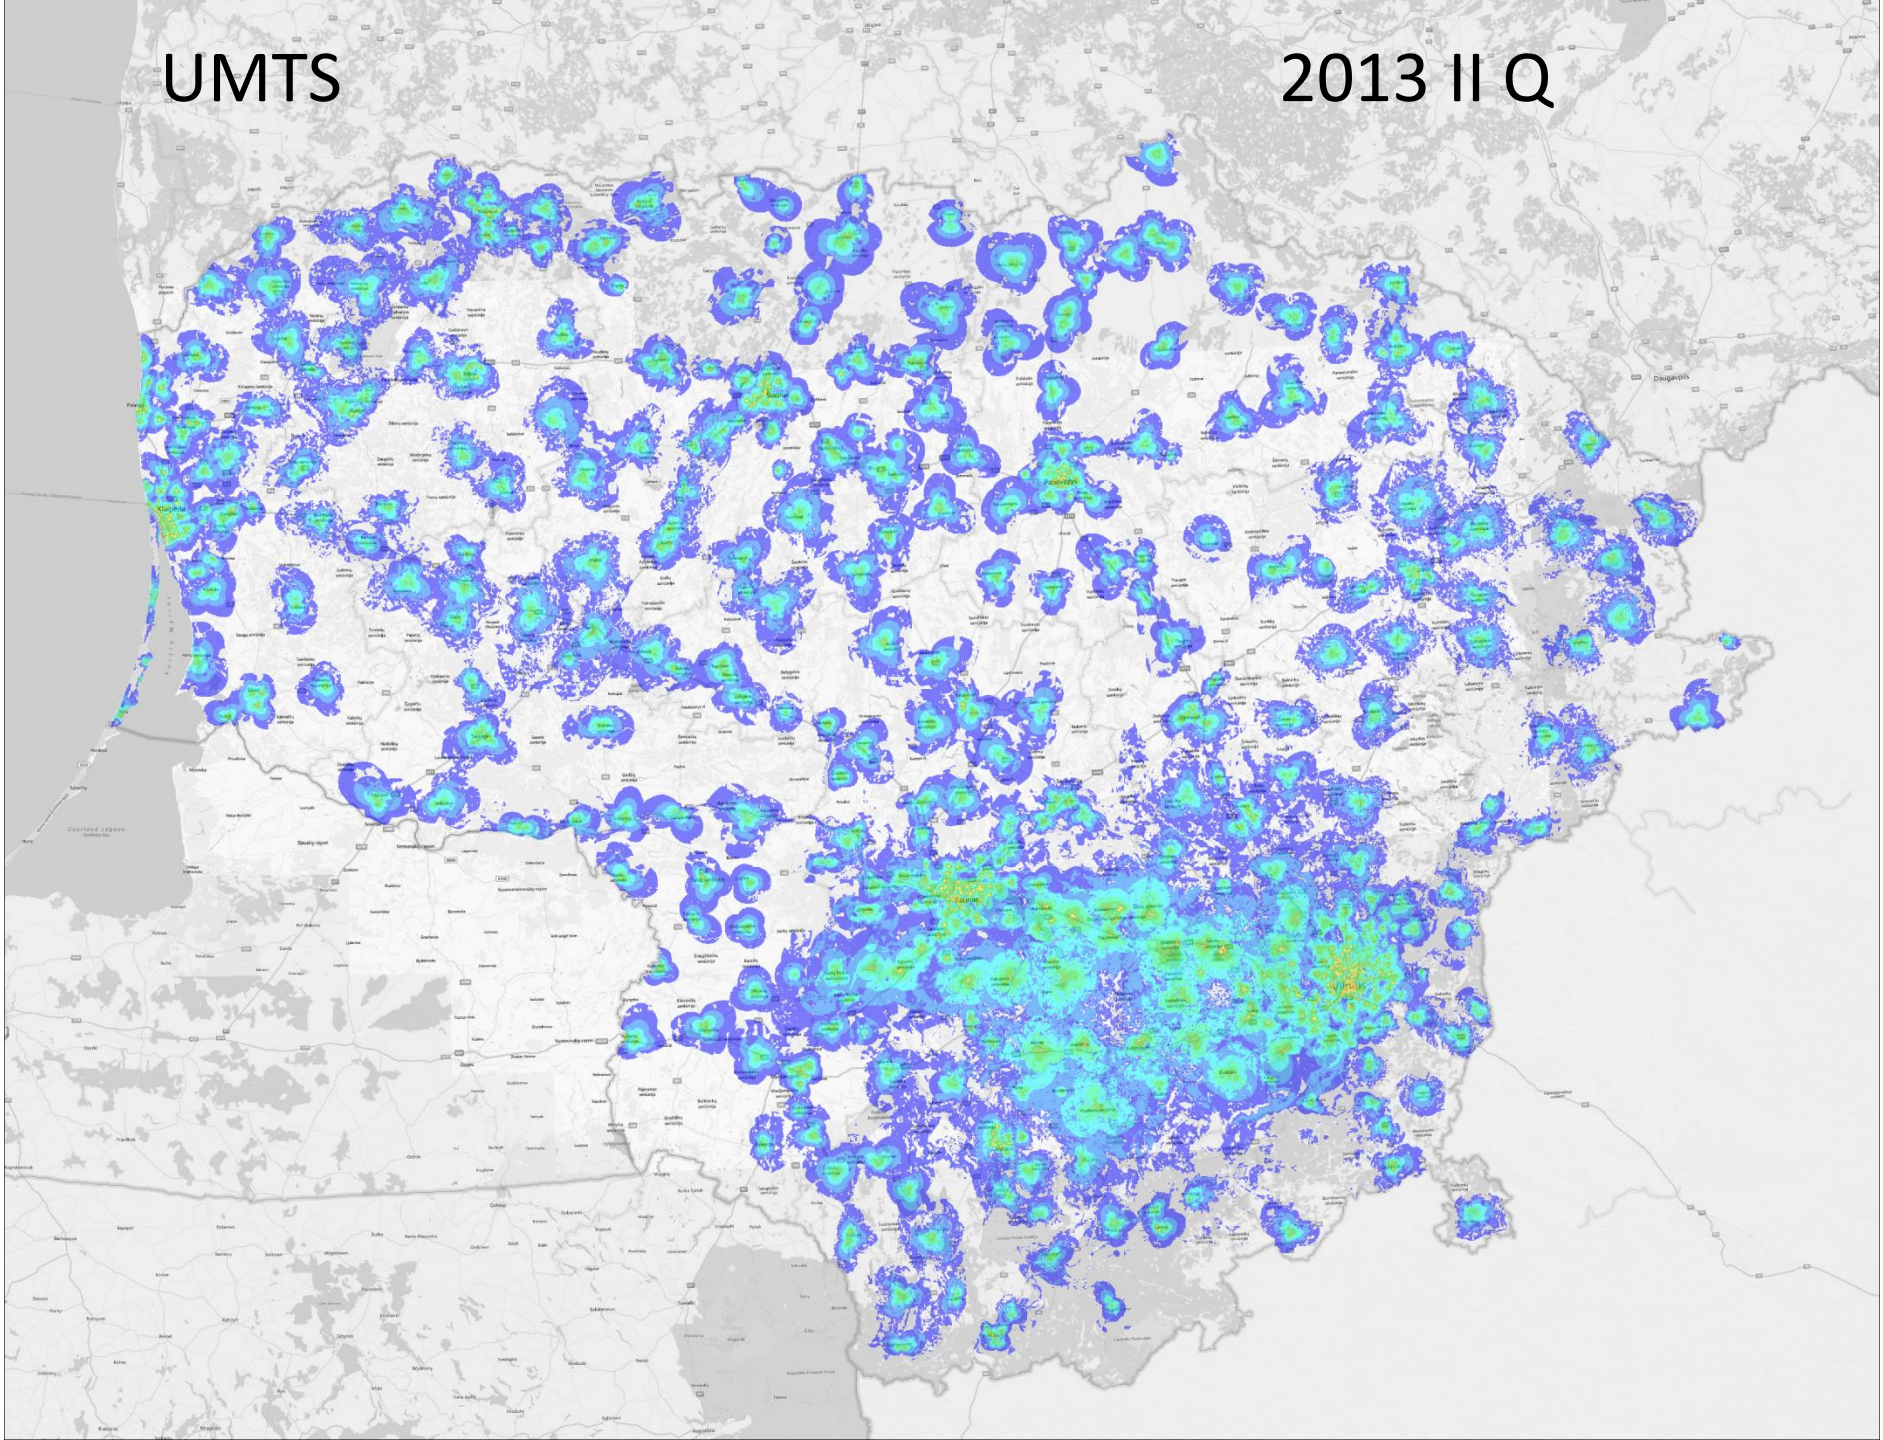

UMTS

2013 II Q