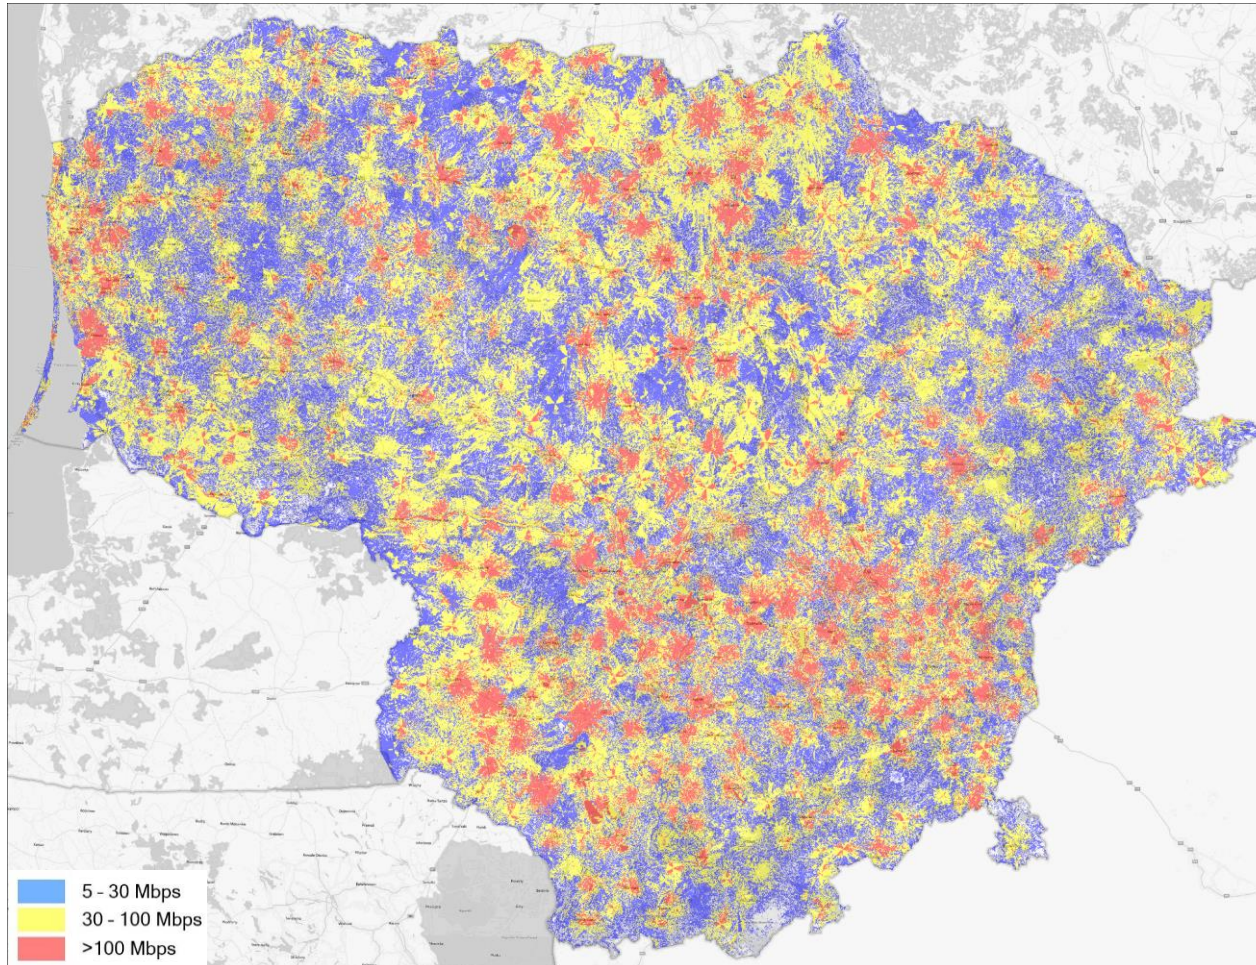

2014 III Q

LTE coverage map 2019

Electronic communications market

Measurements of download speed

Drive-tests of Mobile Internet Access Service

- Measuring with mobile phones
- All operators at the same time
- Automatic 4G/3G/2G selection
- Cities and major roads
- Railway lines
- Results on a public website matavimai.rrt.lt
- Easy data analysis for users
- Automatic averages with custom zoom

LTE throughput map (network load 10%)

LTE throughput map (network load 50%)

ECC Report 312 “Measuring and evaluating Mobile Internet Service Quality (Mobile IASQ)”

Vilnius
Lithuania

Thank you