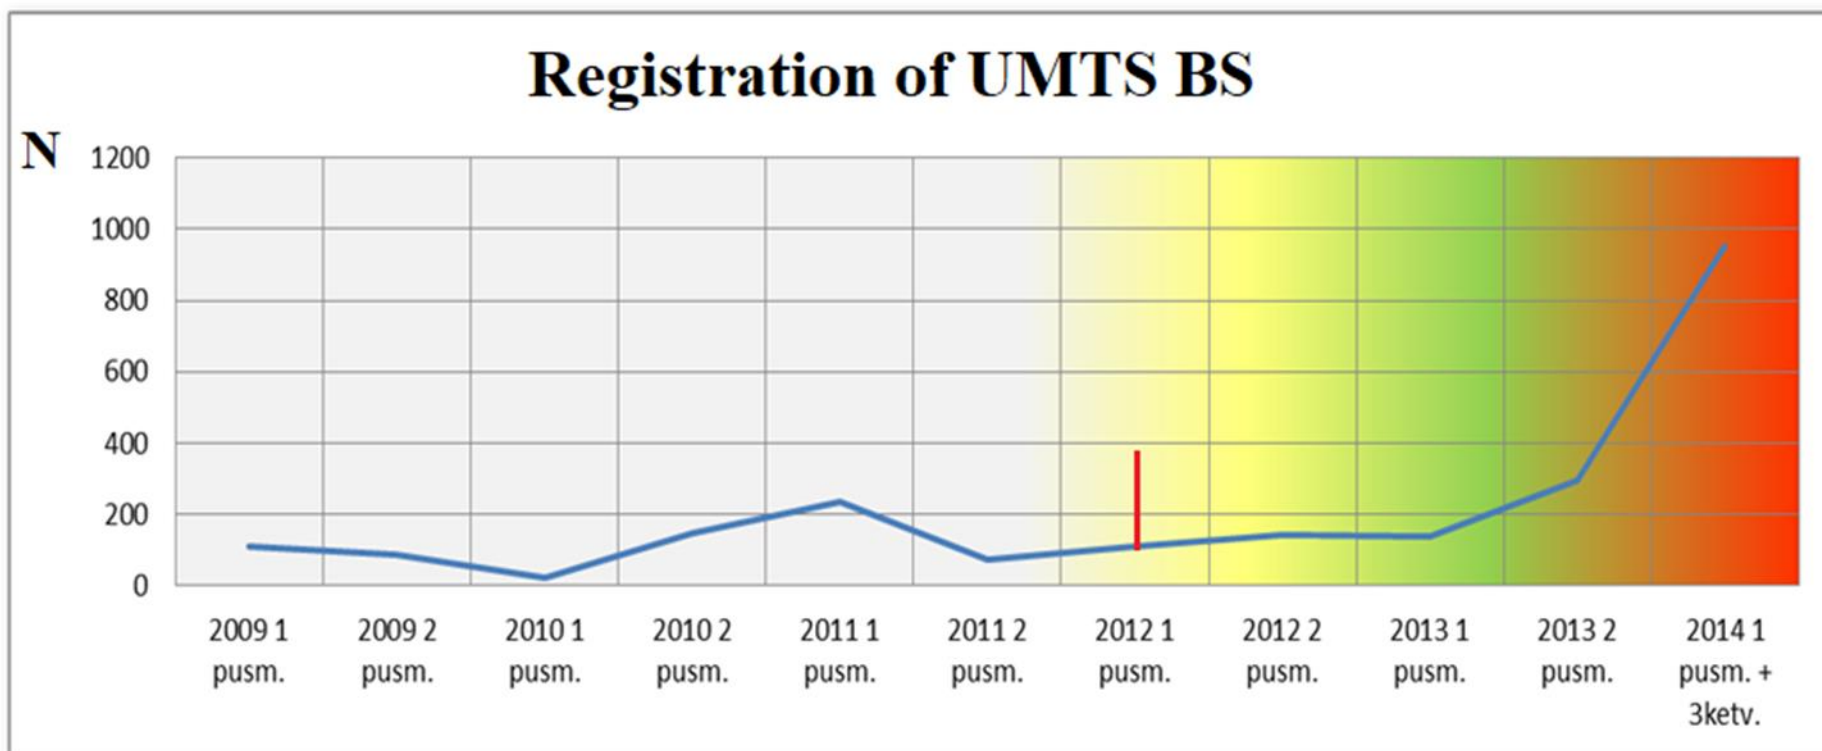

Development of UMTS networks

Licenses for UMTS were issued in February 2006 m.

coverages publication