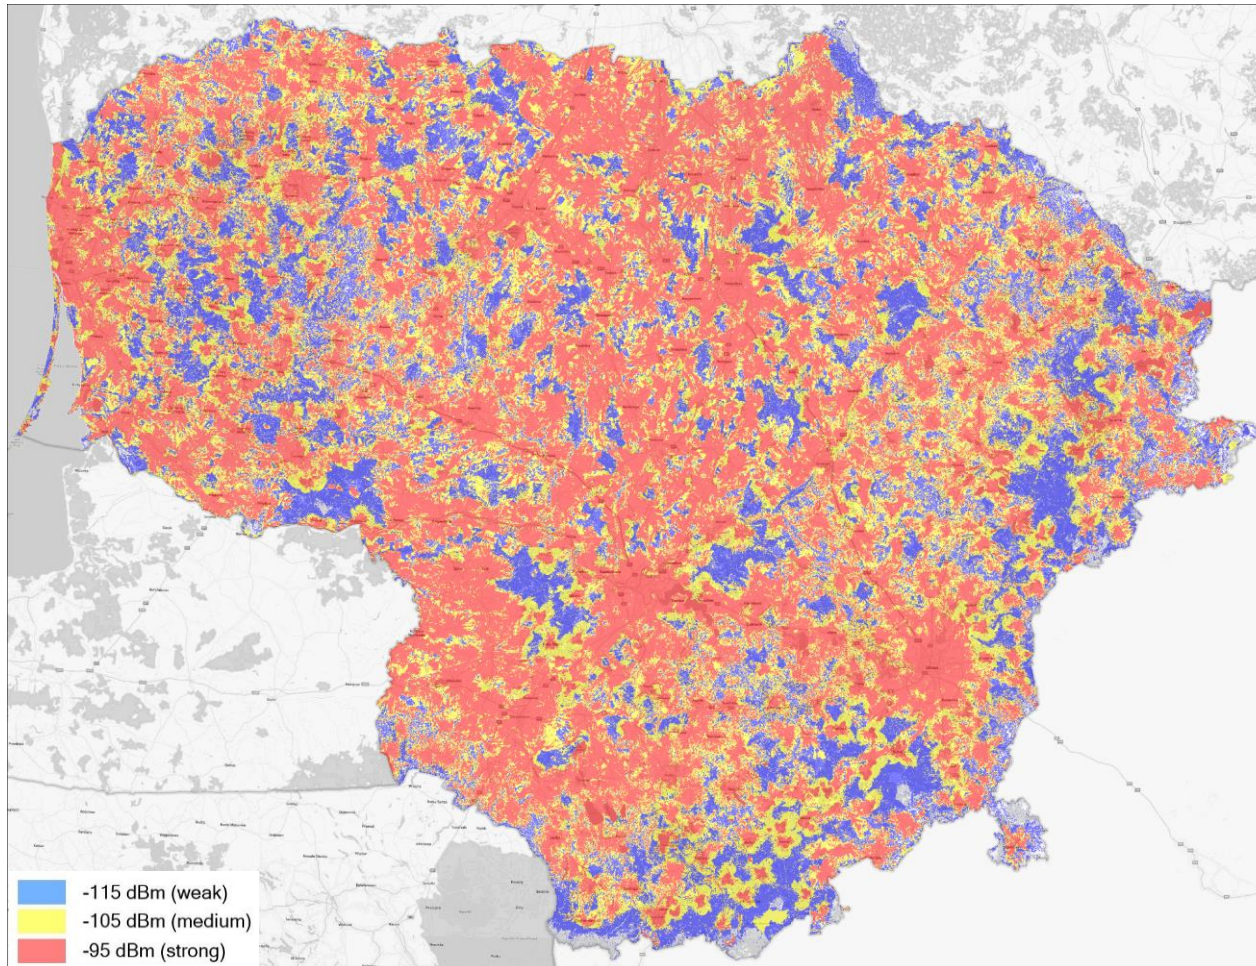

LTE coverage map 2019