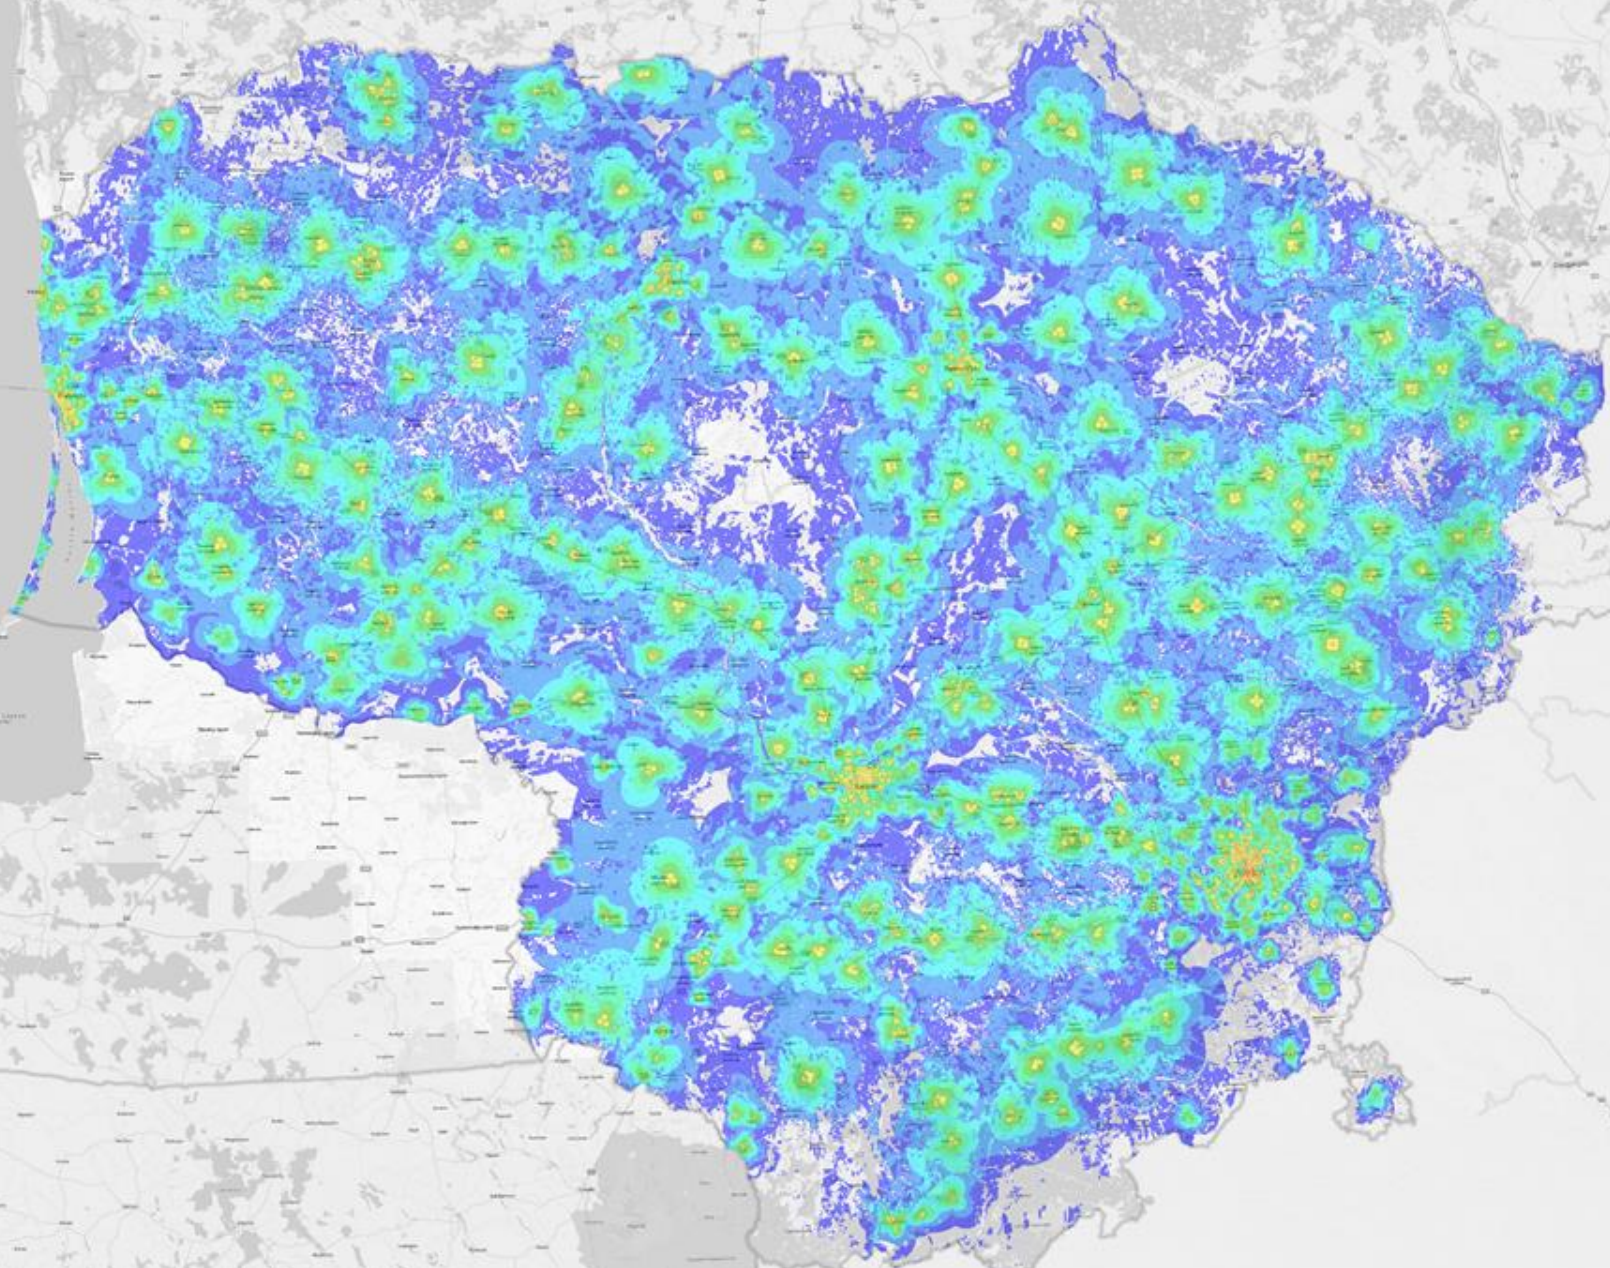

UMTS

2014 III Q