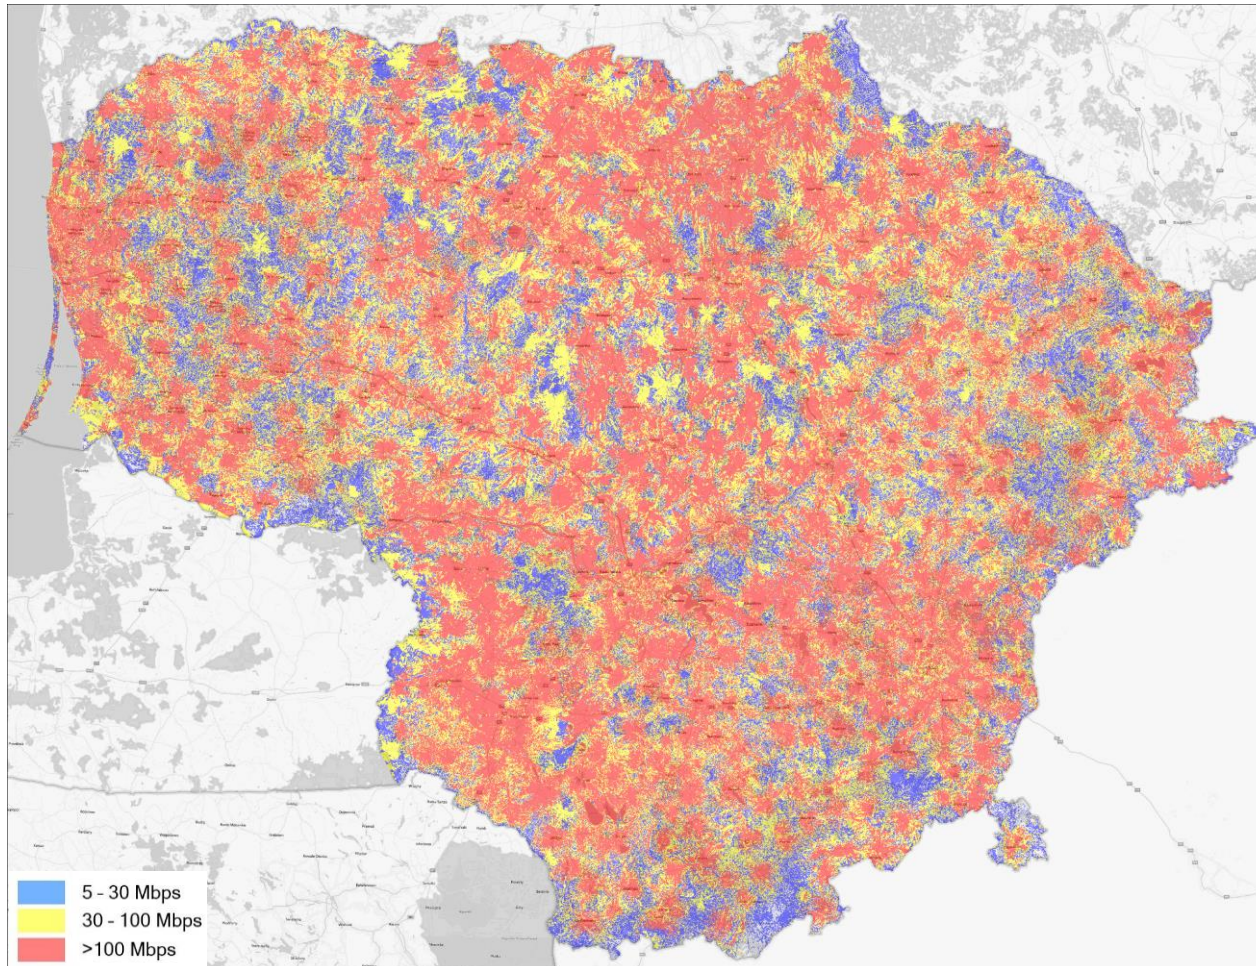

2014 III Q

LTE coverage map 2019

Electronic communications market

Measurements of download speed

Drive-tests of Mobile Internet Access Service

- Measuring with mobile phones
- All operators at the same time
- Automatic 4G/3G/2G selection
- Cities and major roads
- Railway lines
- Results on a public website matavimai.rrt.lt
- Easy data analysis for users
- Automatic averages with custom zoom

LTE throughput map (network load 10%)

LTE throughput map (network load 50%)

ECC Report 312 “Measuring and evaluating Mobile Internet Service Quality (Mobile IASQ)”

Vilnius
Lithuania

Thank you