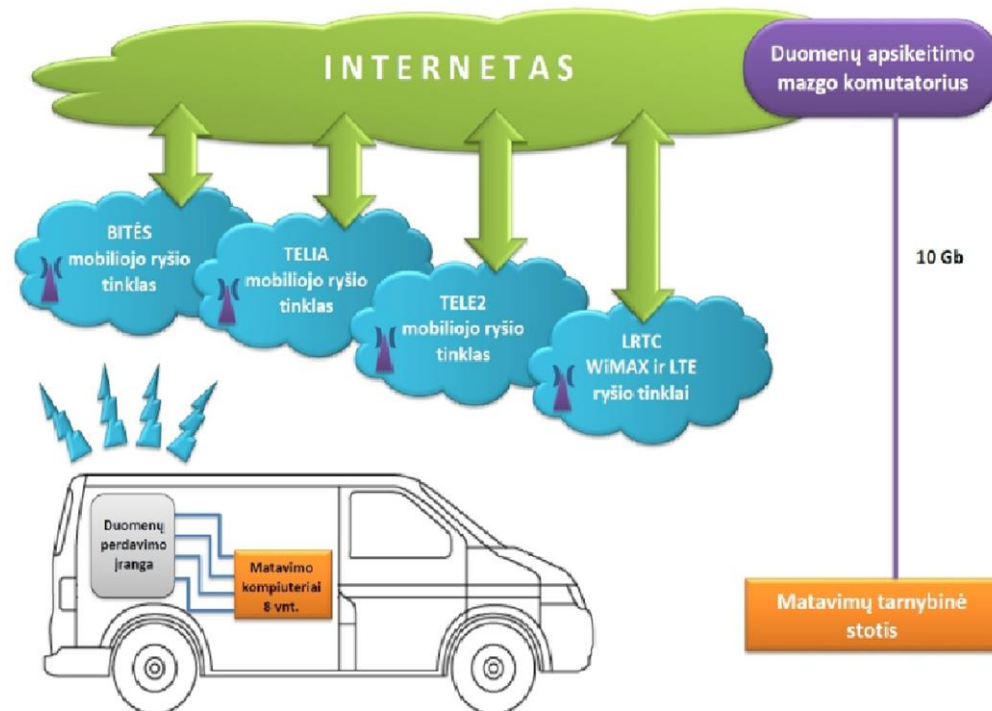

2014 III Q

LTE coverage map 2019

Electronic communications market

Measurements of download speed

Drive-tests of Mobile Internet Access Service

- Measuring with mobile phones
- All operators at the same time
- Automatic 4G/3G/2G selection
- Cities and major roads
- Railway lines
- Results on a public website matavimai.rrt.lt
- Easy data analysis for users
- Automatic averages with custom zoom

LTE throughput map (network load 10%)

LTE throughput map (network load 50%)

ECC Report 312 “Measuring and evaluating Mobile Internet Service Quality (Mobile IASQ)”

Vilnius
Lithuania

Thank you