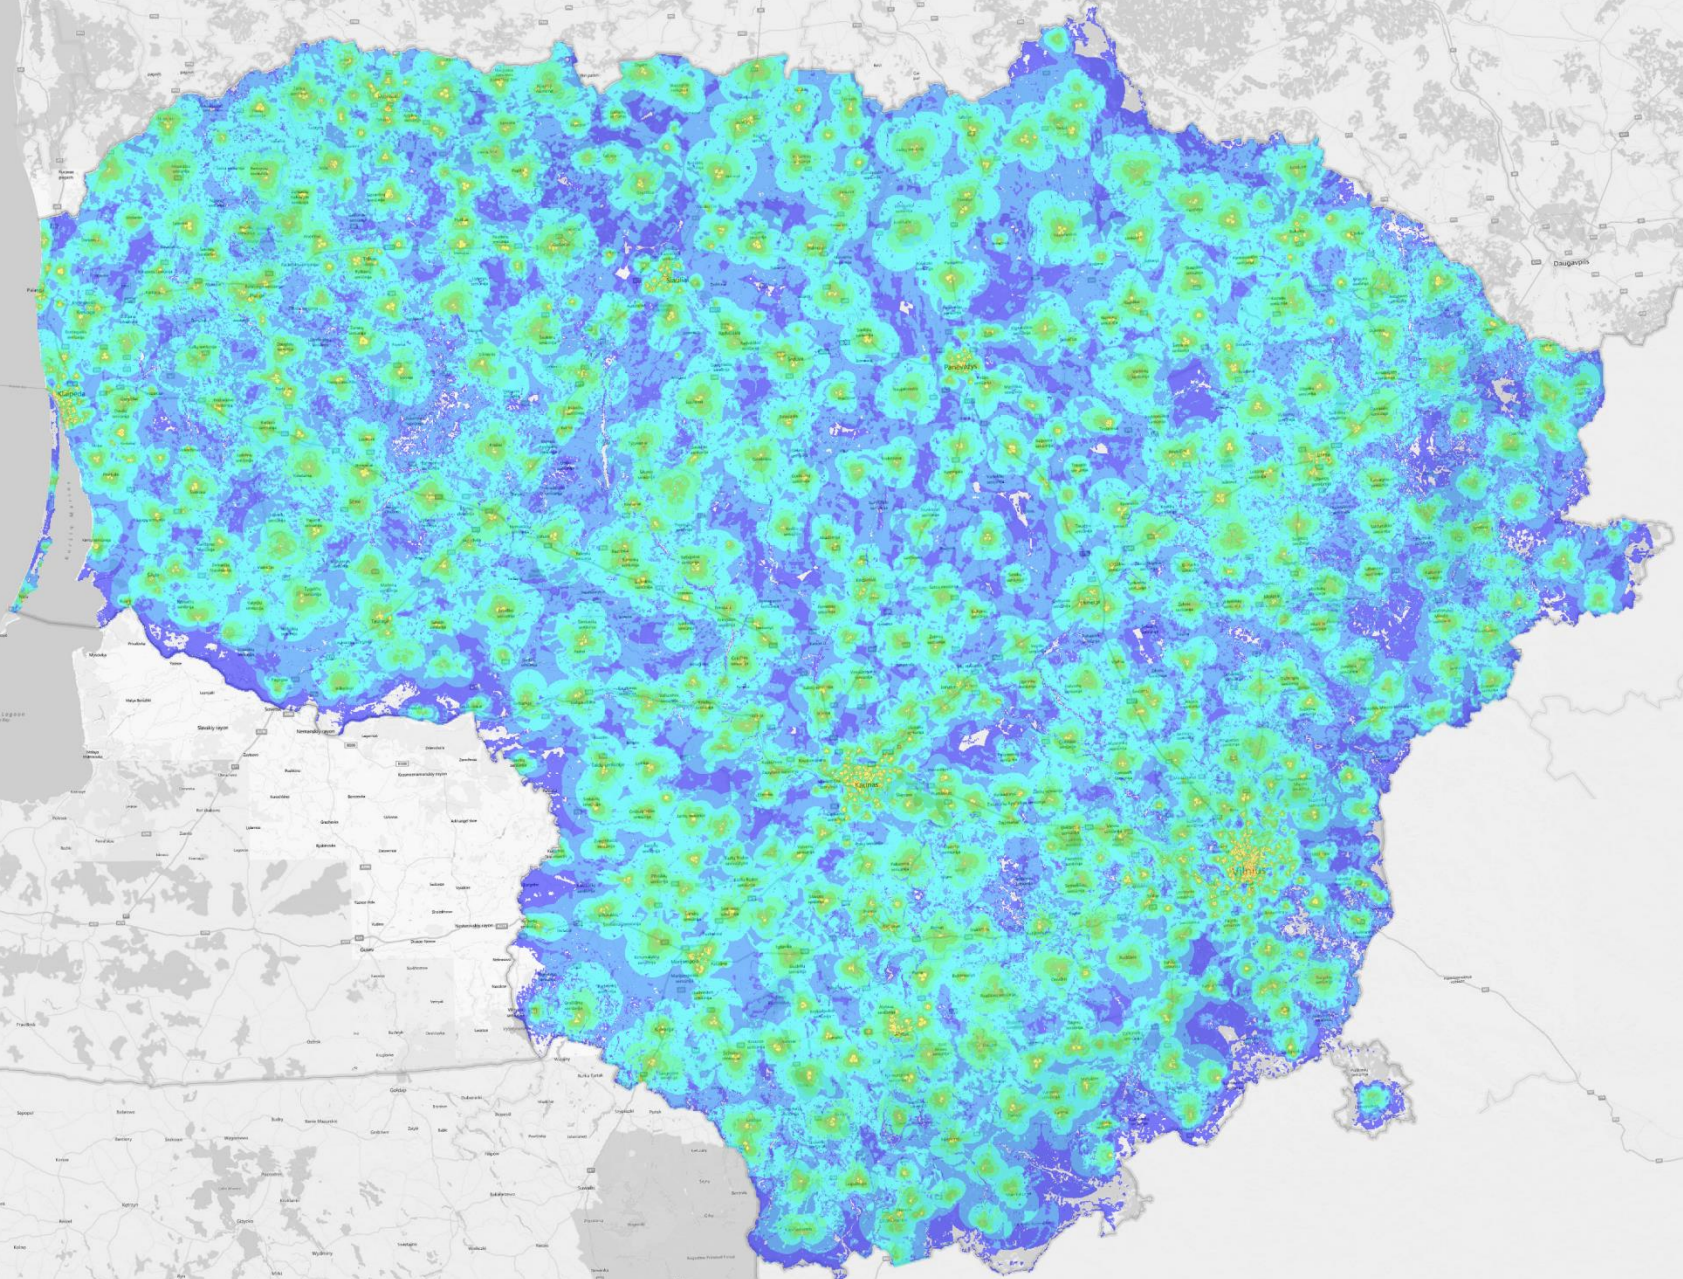

UMTS

2014 III Q