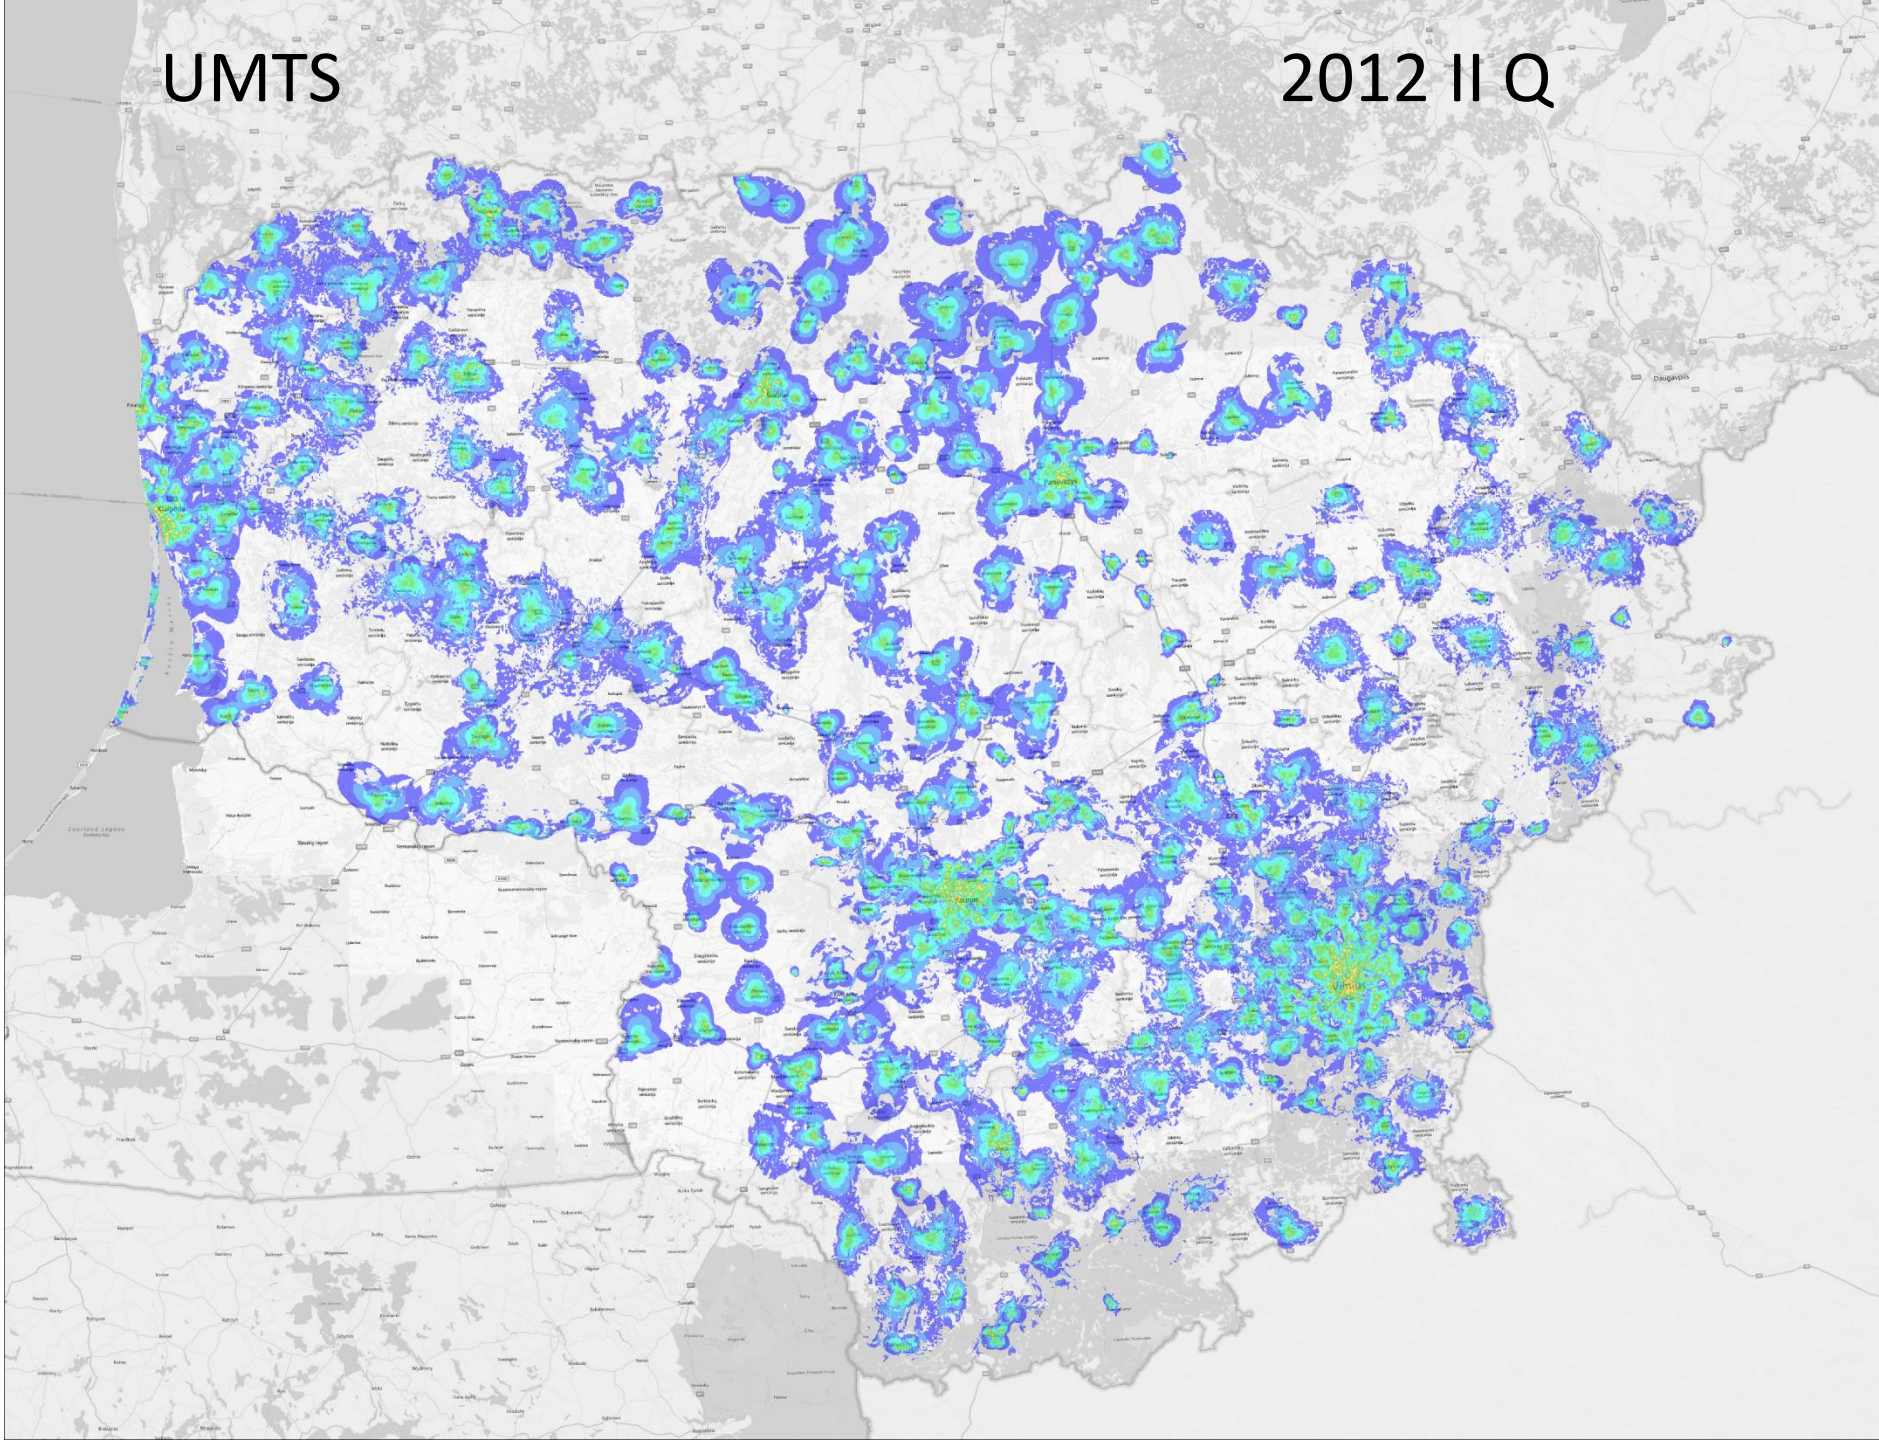

UMTS

2012 II Q