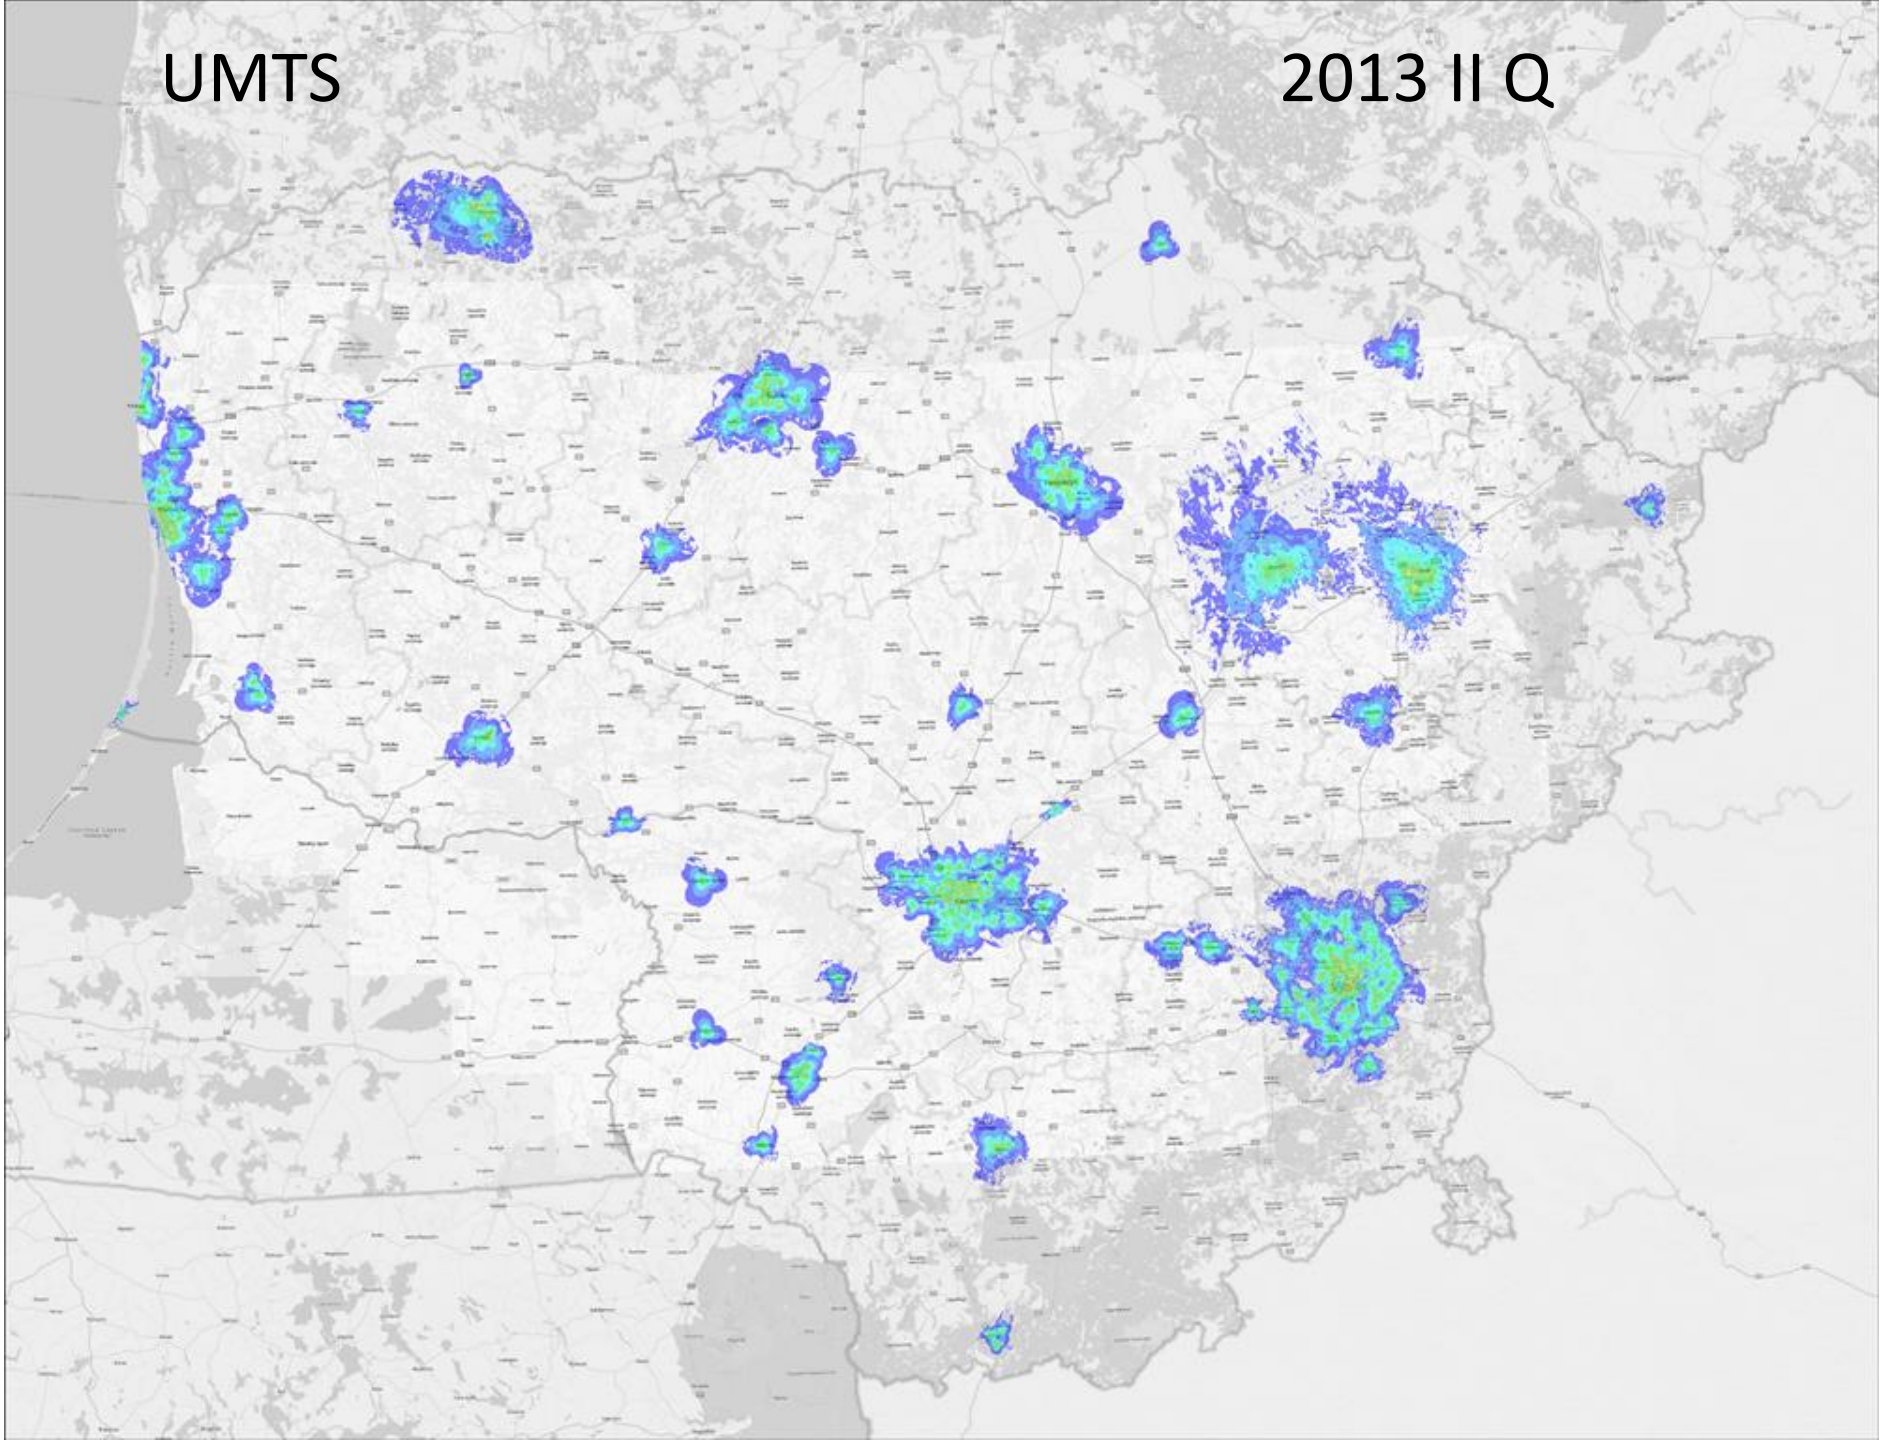

UMTS

2013 II Q