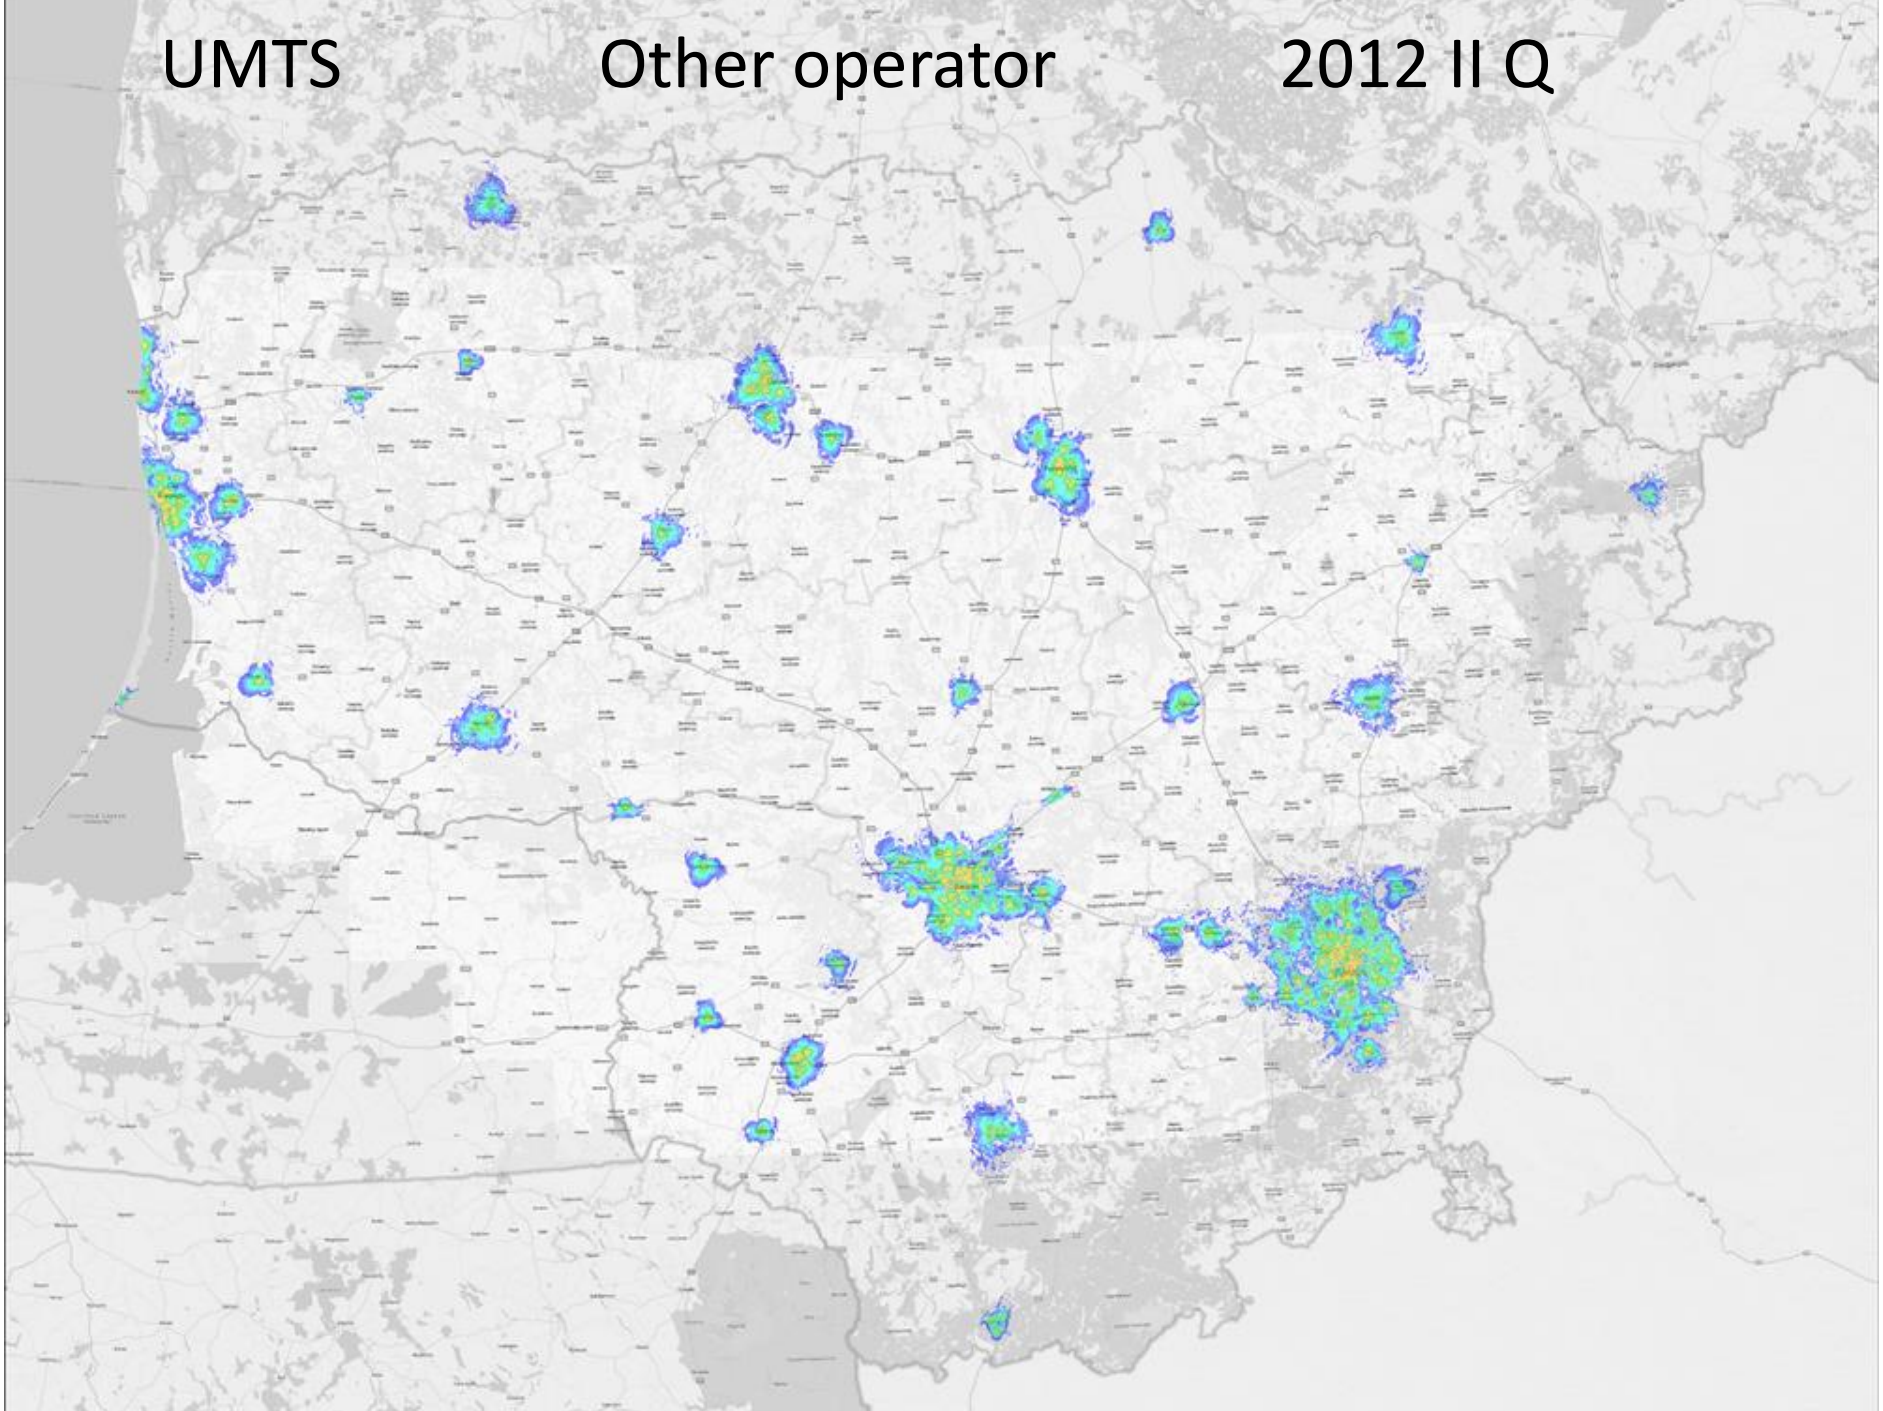

UMTS

2014 III Q

UMTS

Other operator

2012 II Q

UMTS

2013 II Q

UMTS

LTE throughput map (network load 10%)

LTE throughput map (network load 50%)

ECC Report 312 “Measuring and evaluating Mobile Internet Service Quality (Mobile IASQ)”

Vilnius
Lithuania

Thank you