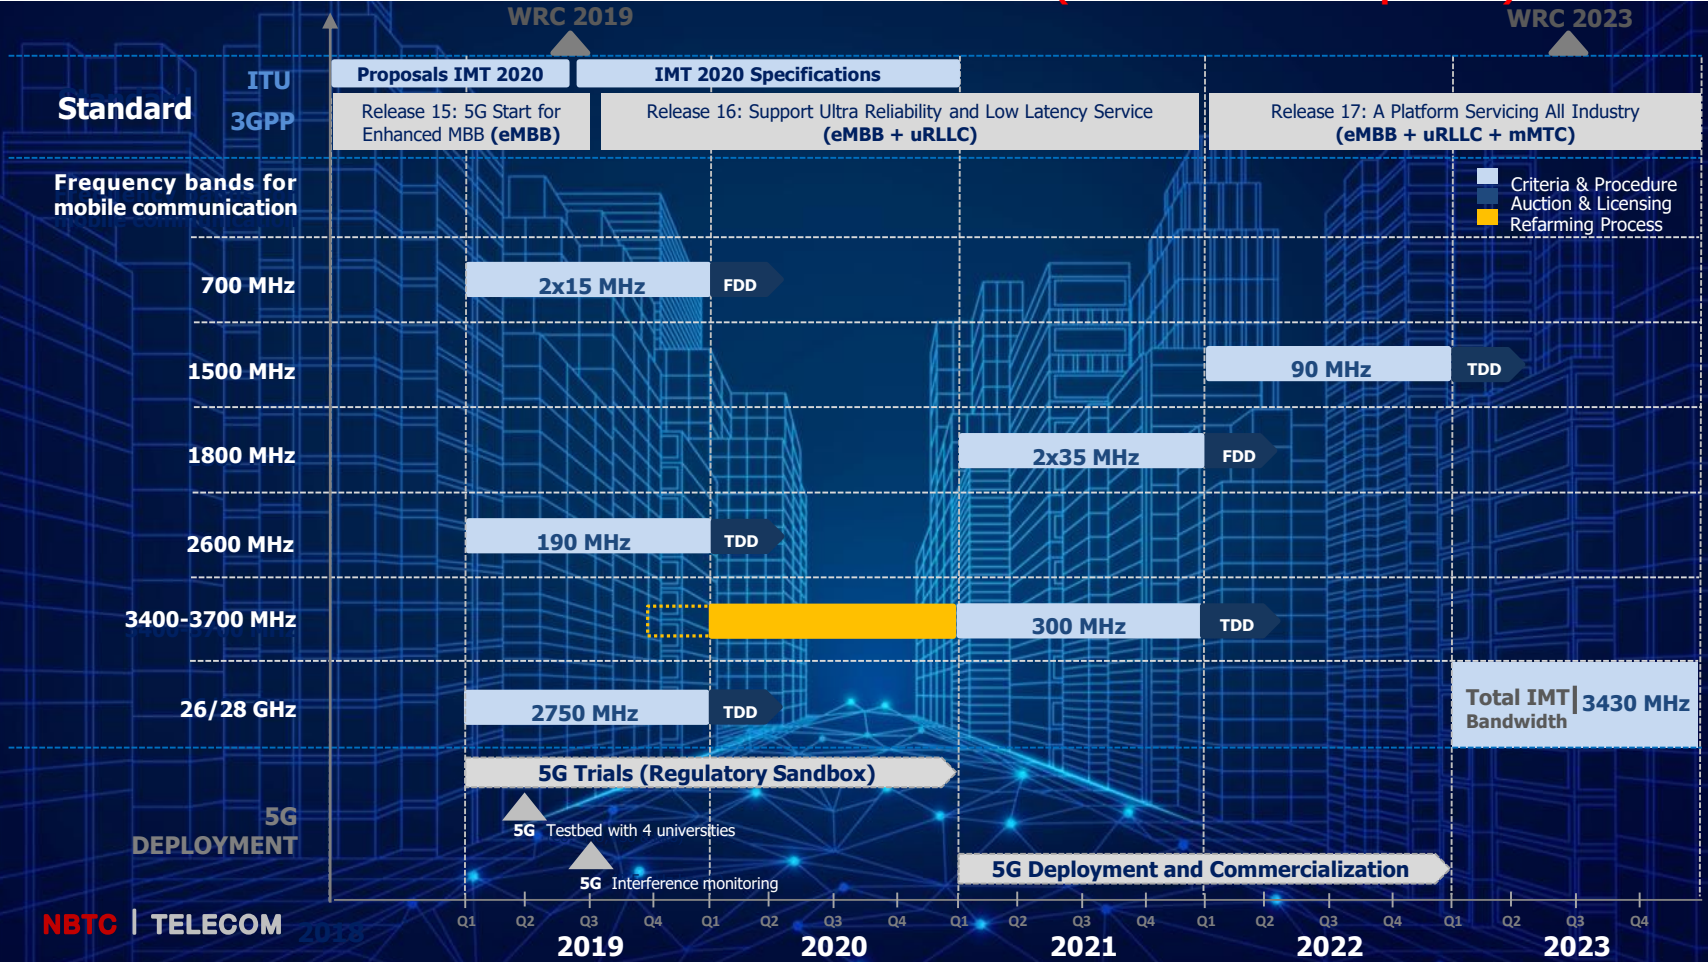

Technical Parameters

- Separation Distance
- Guard band
- Applied Filter

Varied distance

5G C-Band NR

Operating Frequencies: 3.4-3.7 GHz

REGULATORY SANDBOX (enforceable)

In the sandbox

- Area based regulatory sandbox
- Loosen regulation during the phase of R&D and pre-commercial stage to allow some unexpected outcomes in confined and observed areas
- Manageable interference cases
- Maximum 2 years of license
- With privacy and security compliance

Outside the sandbox

Typical regulation in force

PILOT SANDBOX AREAS

Chiang Mai

Khon Kaen

Bangkok

Eastern Economic Corridor (EEC)

Songkhla (Hat Yai)

Regulatory Sandbox Process

- For research and development
- For testing the interference
- To test the network system before commercial use

NBTC IMT Roadmap

THE DRIVES TOWARD CONNECTED SOCIETY

"Tentative" SPECTRUM ROADMAP

FOR MOBILE TELECOMMUNICATIONS IN THAILAND (under consultation process)

5G: SPECTRUM ALLOCATION

A teal-colored graphic resembling a stylized antenna or signal tower, with a central white circle containing the text "700 MHz".