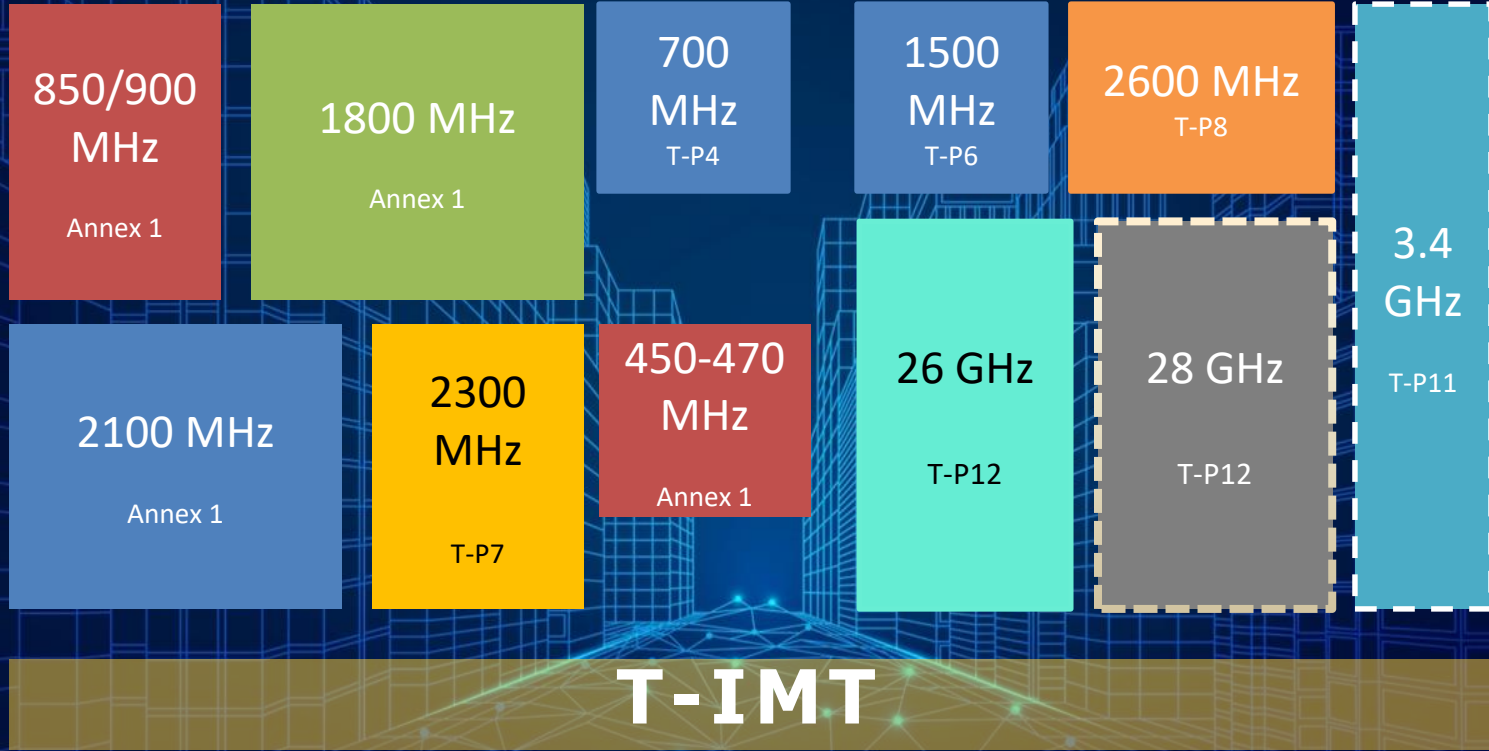

Thailand SMMP (B.E. 2562)