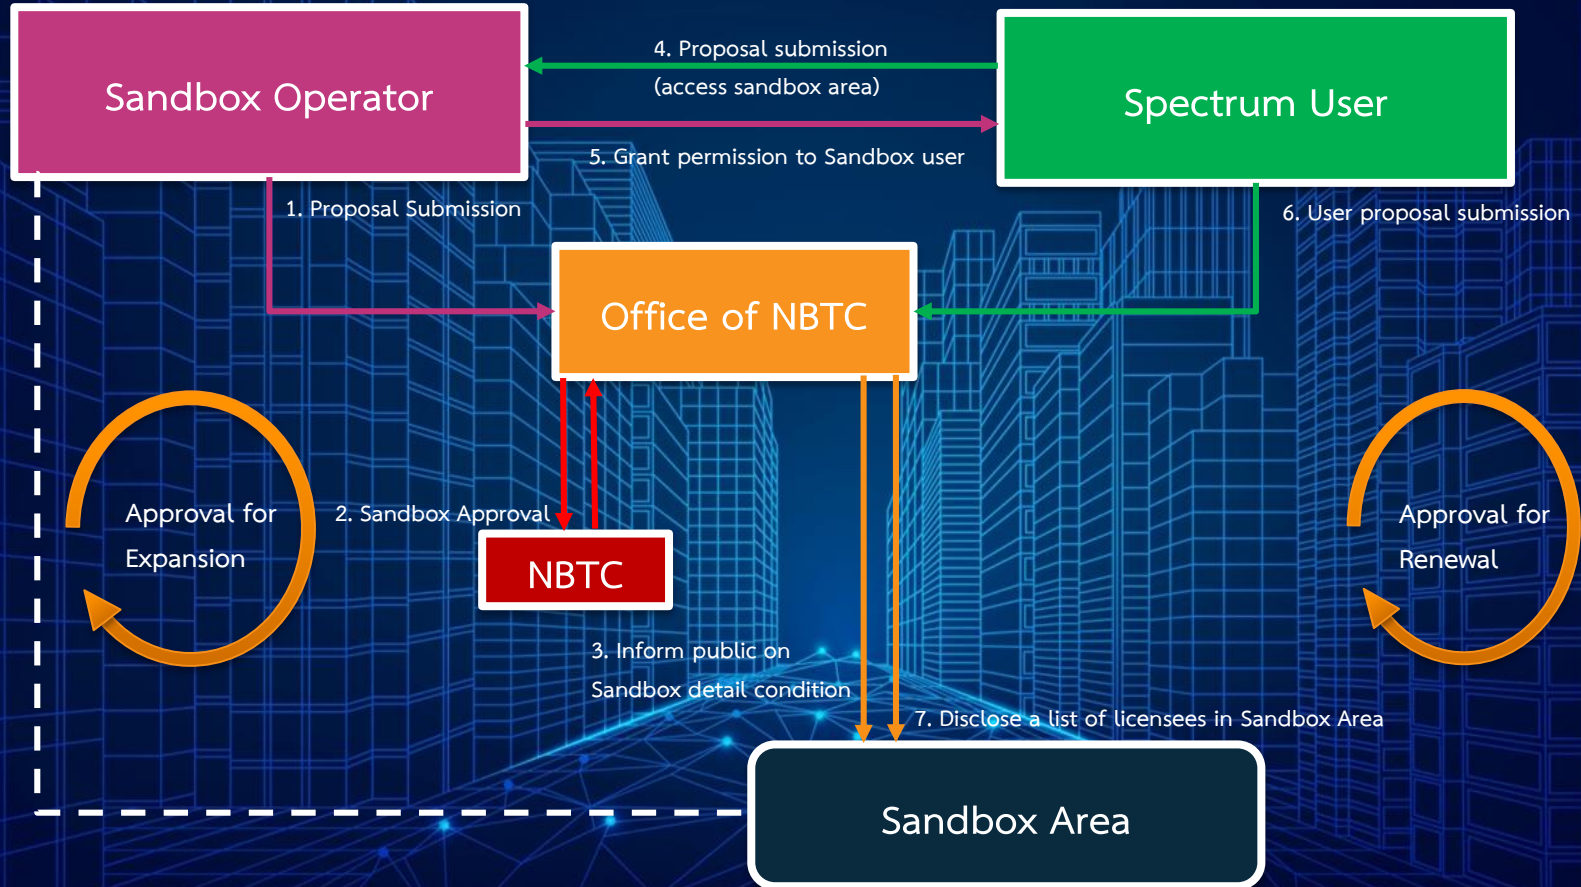

Technical Parameters

- Separation Distance
- Guard band
- Applied Filter

Varied distance

5G C-Band NR

Operating Frequencies: 3.4-3.7 GHz

REGULATORY SANDBOX (enforceable)

In the sandbox

- Area based regulatory sandbox
- Loosen regulation during the phase of R&D and pre-commercial stage to allow some unexpected outcomes in confined and observed areas
- Manageable interference cases
- Maximum 2 years of license
- With privacy and security compliance

Outside the sandbox

Typical regulation in force

PILOT SANDBOX AREAS

Chiang Mai

Khon Kaen

Bangkok

Eastern Economic Corridor (EEC)

Songkhla (Hat Yai)

Regulatory Sandbox Process

- For research and development
- For testing the interference
- To test the network system before commercial use

NBTC IMT Roadmap

THE DRIVES TOWARD CONNECTED SOCIETY

"Tentative" SPECTRUM ROADMAP

FOR MOBILE TELECOMMUNICATIONS IN THAILAND (under consultation process)

5G: SPECTRUM ALLOCATION

A teal-colored graphic resembling a stylized antenna or signal tower, with a central white circle containing the text "700 MHz".