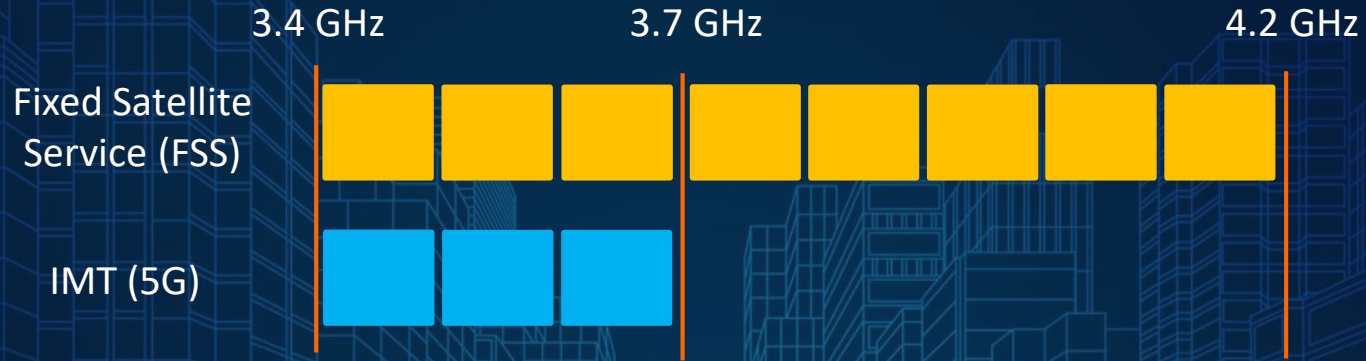

THE DRIVES TOWARD CONNECTED SOCIETY

Thailand IMT Spectrum

Existing IMT Bands in Thailand

Bands soon to be used for IMT

Thailand SMMP (B.E. 2562)

5G FIELD TRIALS

Objective: To find the following optimal parameters for sharing and compatibility

Technical Parameters

- Separation Distance
- Guard band
- Applied Filter

Varied distance

5G C-Band NR

Operating Frequencies: 3.4-3.7 GHz

REGULATORY SANDBOX (enforceable)

In the sandbox

- Area based regulatory sandbox
- Loosen regulation during the phase of R&D and pre-commercial stage to allow some unexpected outcomes in confined and observed areas
- Manageable interference cases
- Maximum 2 years of license
- With privacy and security compliance

FOR MOBILE TELECOMMUNICATIONS IN THAILAND (under consultation process)

5G: SPECTRUM ALLOCATION

A teal-colored graphic resembling a stylized antenna or signal tower, with a central white circle containing the text "700 MHz".