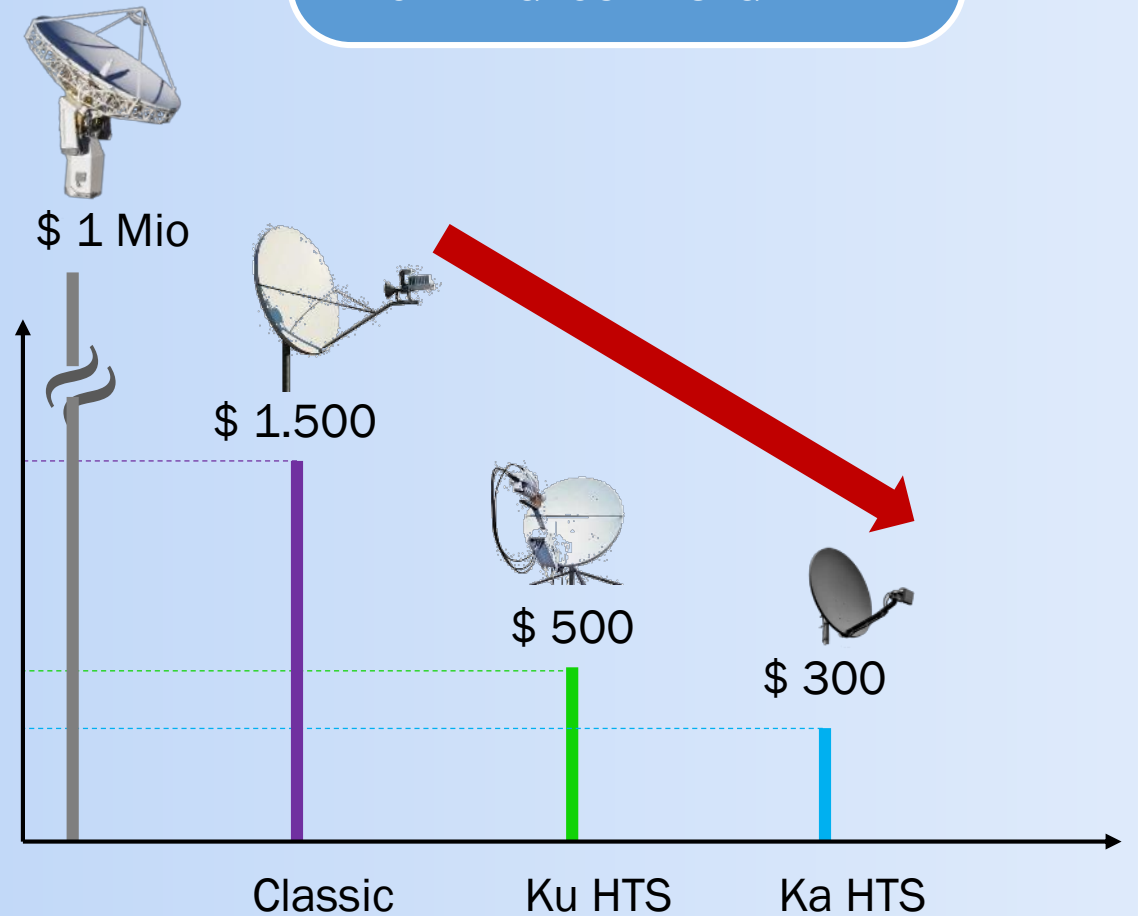

2016

7 years live span
 Spinner Satellite
 Analogue

Ground	Space
Digitalization	15-20 years live span
Modulation	More powerfull
IP Based	Propulsion Technology
Carrier Cancellation	Launch Technology
Voice Codec	Spectrum Reuse (Spotbeam)

FUTURE TRENDS

CAPEX FOR 1 GBPS

CAPEX GROUND SEGMENT

PSN VI SATELLITE

PSN VI
SATELLITE

Orbital Location : 146° E
Satellite BUS : SSL 1300
Design Life : 15 Years
Propellant Life : 20 Years
Launch Vehicle : SpaceX Falcon – 9