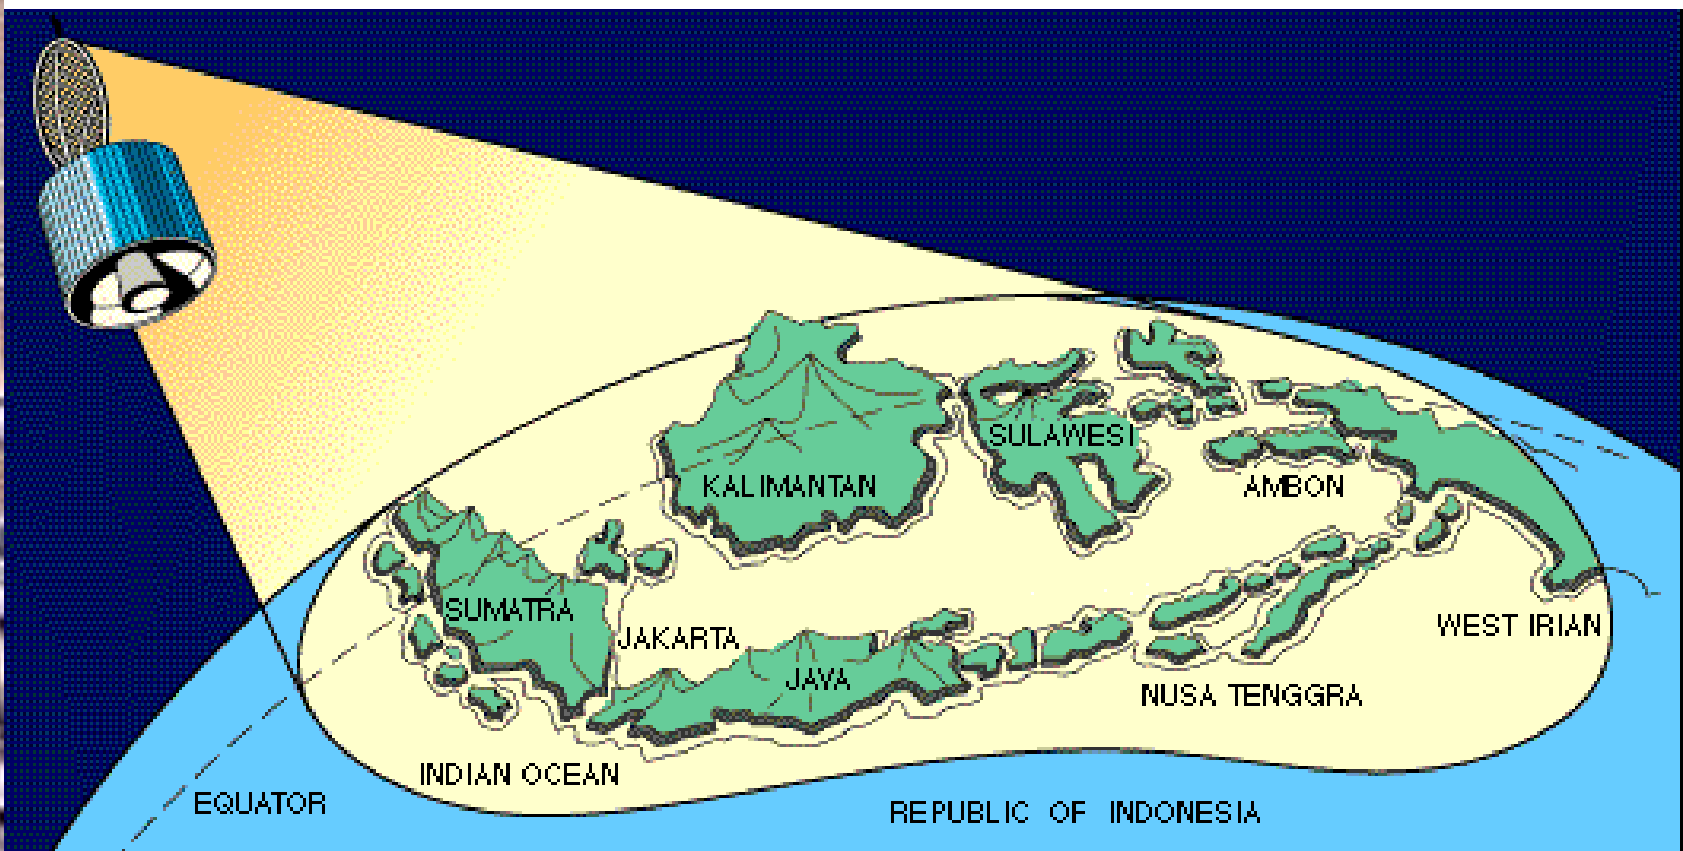

ITU International Satellite Symposium 2016

Satellite Service in Asian Countries
Indonesia Experiences

Wednesday 07 September 2016

PALAPA A

(1976 - 1983)

83° East, Indonesia Coverage

12 Txp, equal to 12.000 circuits or 12
analogue TV channel

The first outside North America

HUGHES
SPACE & COMMUNICATIONS

Asia Pacific Region

Indonesia is part
of a group of
archipelago in the
asia pacific

PALAPA A

NEXT GEN SATELLITE

1976

40 years

2016

7 years live span
 Spinner Satellite
 Analogue

Ground	Space
Digitalization	15-20 years live span
Modulation	More powerfull
IP Based	Propulsion Technology
Carrier Cancellation	Launch Technology
Voice Codec	Spectrum Reuse (Spotbeam)