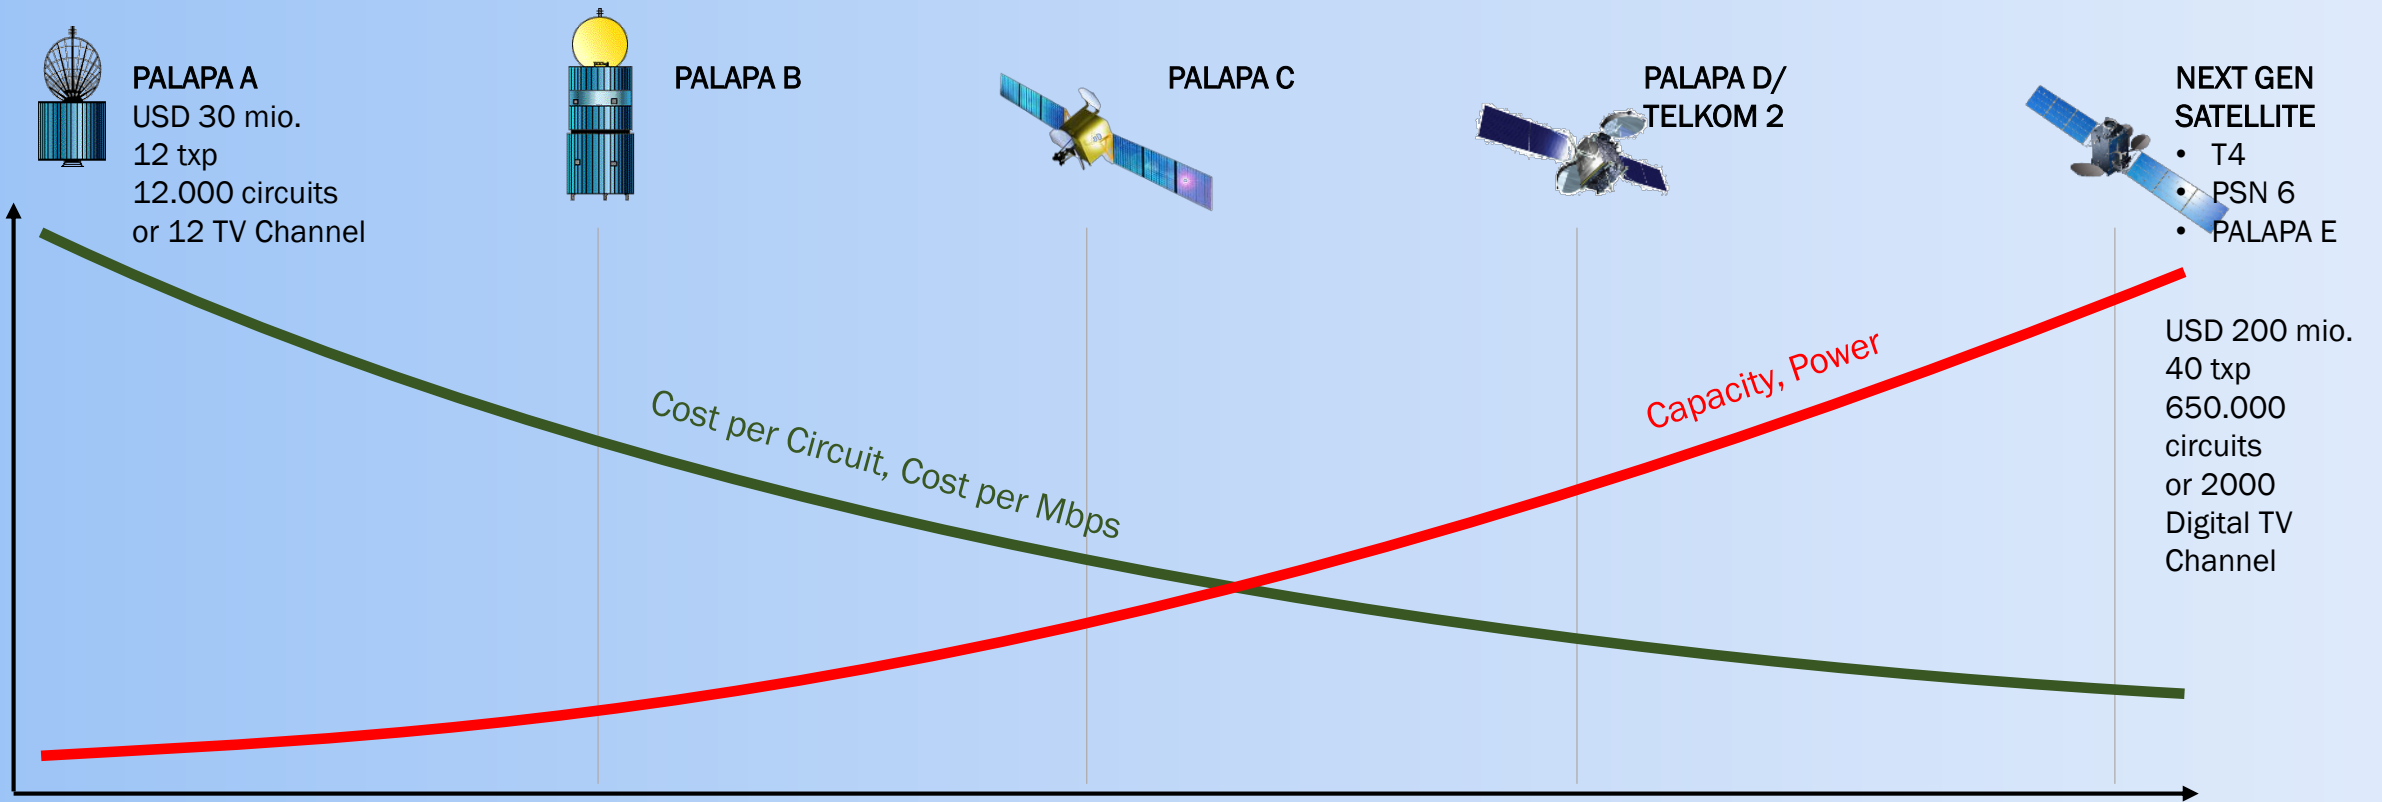

PALAPA A

NEXT GEN SATELLITE

1976

40 years

2016

7 years live span
Spinner Satellite
Analogue

Ground	Space
Digitalization	15-20 years live span
Modulation	More powerfull
IP Based	Propulsion Technology
Carrier Cancellation	Launch Technology
Voice Codec	Spectrum Reuse (Spotbeam)