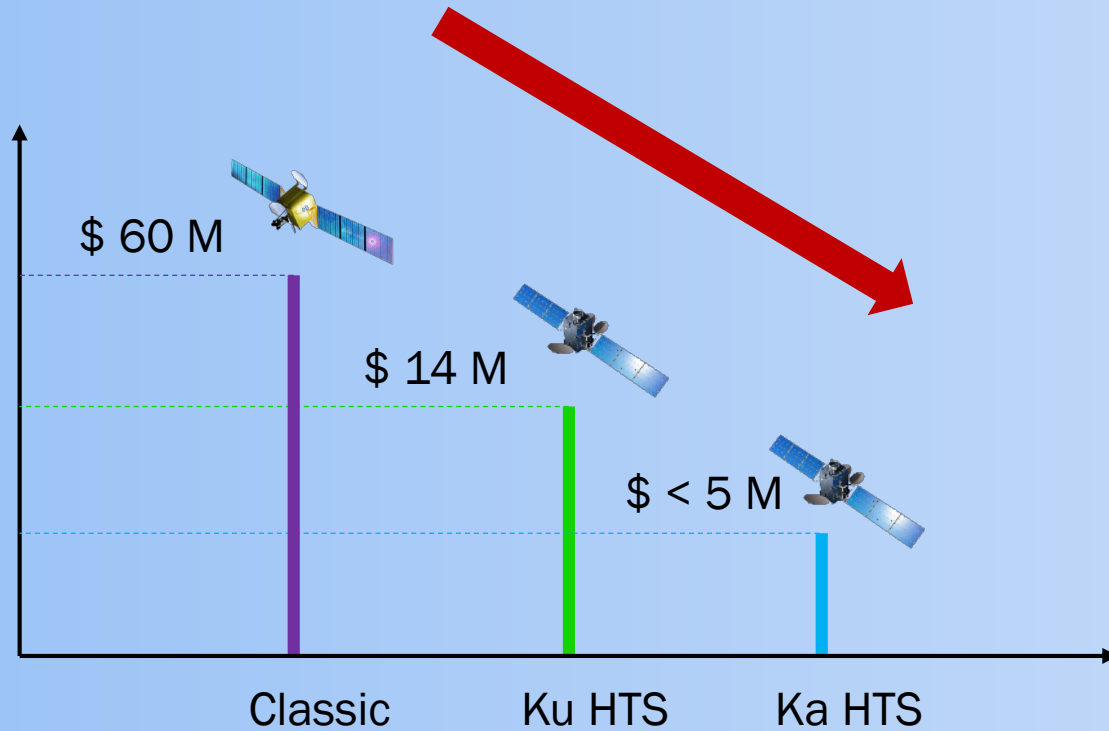

ITU International Satellite Symposium 2016

Satellite Service in Asian Countries
Indonesia Experiences

Wednesday 07 September 2016

PALAPA A

(1976 - 1983)

83° East, Indonesia Coverage

12 Txp, equal to 12.000 circuits or 12
analogue TV channel

The first outside North America

HUGHES
SPACE & COMMUNICATIONS

Asia Pacific Region

Indonesia is part
of a group of
archipelago in the
asia pacific

PALAPA A

NEXT GEN SATELLITE

1976

40 years

2016

7 years live span
 Spinner Satellite
 Analogue

Ground	Space
Digitalization	15-20 years live span
Modulation	More powerfull
IP Based	Propulsion Technology
Carrier Cancellation	Launch Technology
Voice Codec	Spectrum Reuse (Spotbeam)

FUTURE TRENDS

CAPEX FOR 1 GBPS

CAPEX GROUND SEGMENT

PSN VI SATELLITE

PSN VI
SATELLITE

Orbital Location : 146° E
Satellite BUS : SSL 1300
Design Life : 15 Years
Propellant Life : 20 Years
Launch Vehicle : SpaceX Falcon – 9