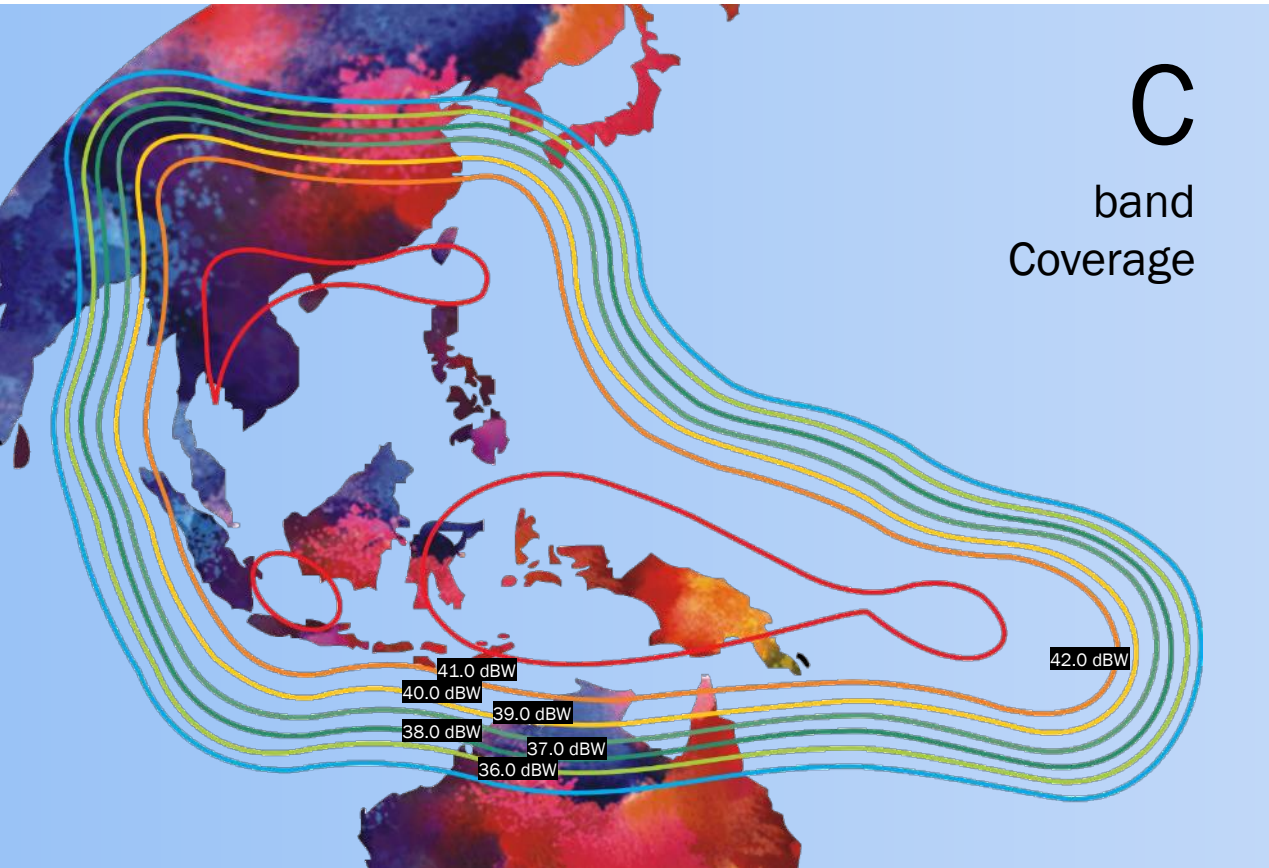

FUTURE TRENDS

CAPEX FOR 1 GBPS

CAPEX GROUND SEGMENT

PSN VI SATELLITE

PSN VI
SATELLITE

Orbital Location : 146° E
Satellite BUS : SSL 1300
Design Life : 15 Years
Propellant Life : 20 Years
Launch Vehicle : SpaceX Falcon – 9

Payload Repeater

- 38 C-band transponders
- Ku-band High Throughput Satellite (HTS) up to 10 Gbps
- Coverage South East Asia

Schedule to be operational in 2018

SATELLITE COVERAGE

Conclusion

Our Company PSN is responding trends by PSN VI HTS Satellite and Other New PSN Satellite