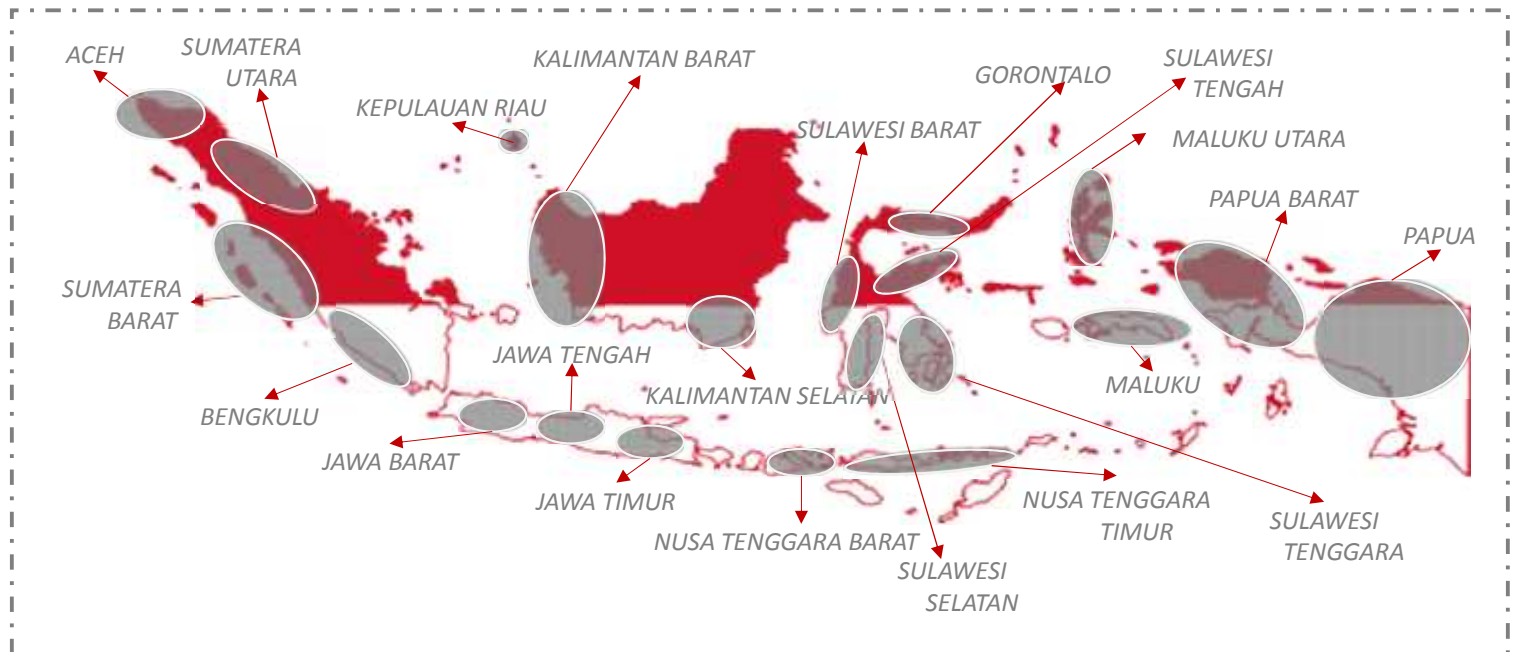

Opportunity For Satellite Service

New Revenue from :

1

USO Project

- ACEH
- SUMATERA UTARA
- SUMATERA BARAT
- BENGKULU
- SULAWESI SELATAN
- JAWA BARAT
- JAWA TENGAH
- JAWA TIMUR
- SULAWESI BARAT
- SULAWESI TENGAH
- KEPULAUAN RIAU
- KALIMANTAN SELATAN
- KALIMANTAN BARAT
- MALUKU
- SULAWESI TENGGARA
- GORONTALO
- NUSA TENGGARA BARAT
- NUSA TENGGARA TIMUR
- MALUKU UTARA
- PAPUA
- PAPUA BARAT