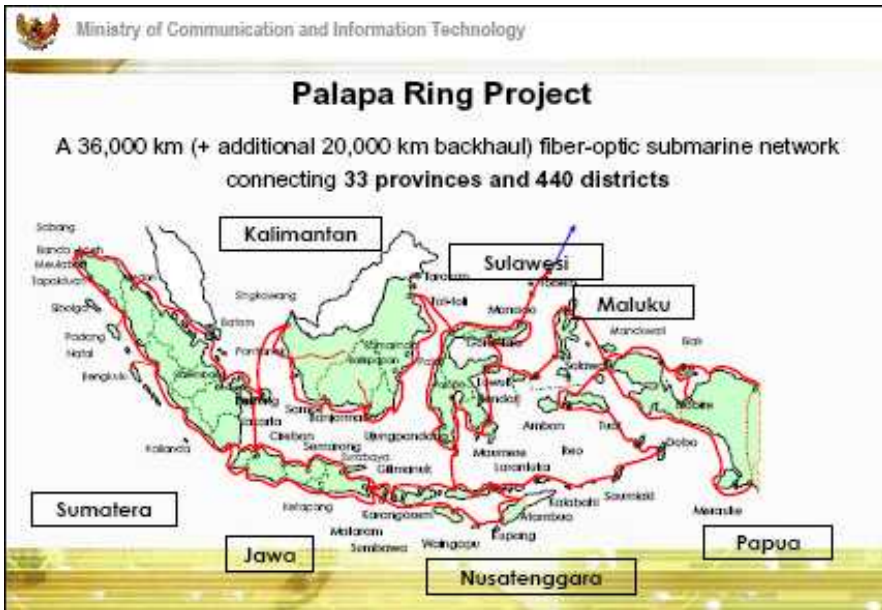

# Internet User In Indonesia

Sulawesi Maluku Papua Cable System (SMPCS)

- **Already in operation : JAYAPURA – BIAK – SORONG – MANADO**

**NEXT PACKET :**

- **EAST PACKET --> NUSA TENGGARA TIMUR – MALUKU – PAPUA BARAT**
- **CENTRAL PACKET --> KALIMANTAN – SULAWESI – MALUKU**
- **WEST PACKET → RIAU ISLANDS - NATUNA**