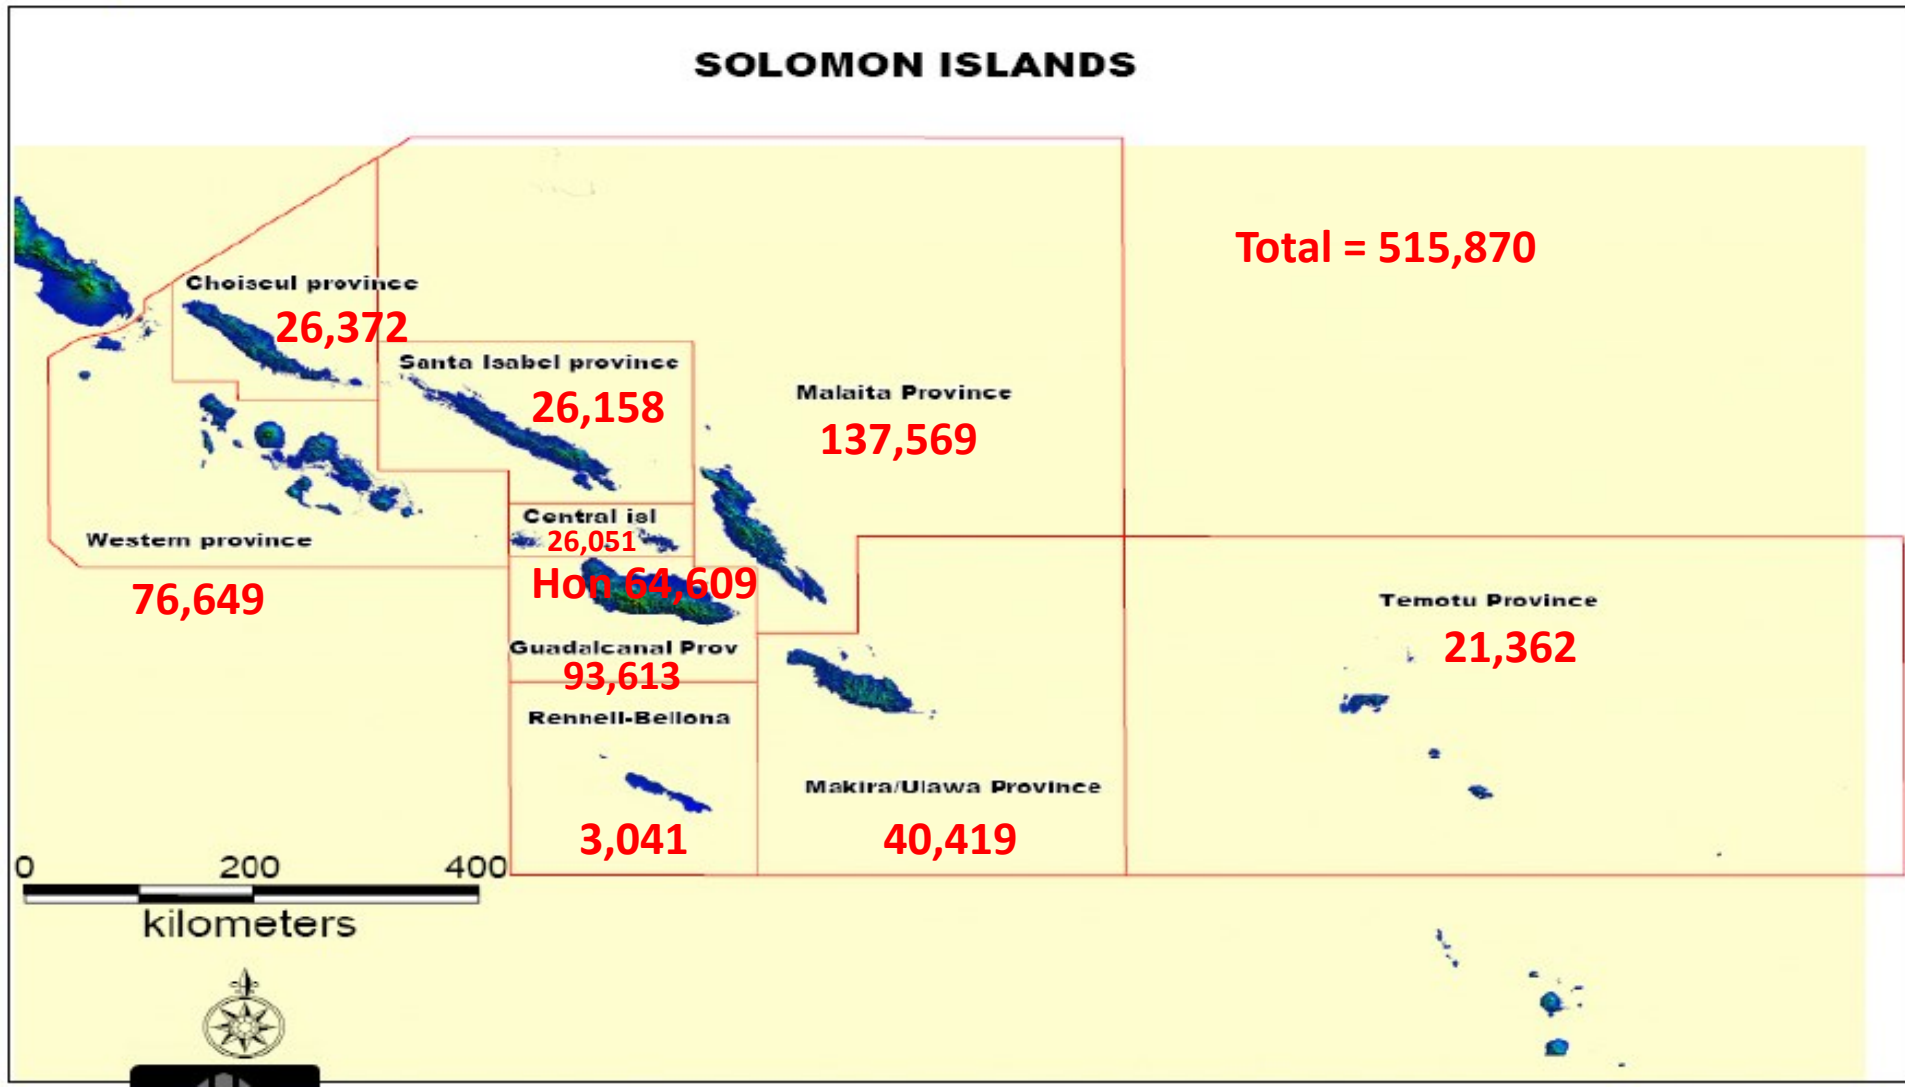

Country Presentation Solomon Islands

Analogue to Digital TV Broadcasting Switch Over

August 26 2015

Wilson Leguvaka

Technical Director

Telecommunications Commission of Solomon Islands

Content

- 1. Solomon Islands Population Distribution**
- 2. Broadcasting Data Information**
- 3. Status of Analogue to Digital Switch Over**
- 4. Challenges**
- 5. Way Forward**

Solomon Islands Population Distribution

(National census 2009)

Map Of Solomon Islands

Broadcasting Data Information

Index	Type of Broadcasting Station	Station Category	Status	Location
1	FM 88.1	Community	Operational	Guadalcanal
2	FM 89.2	Religious	Operational	Honiara
3	FM 96.3 (SIBC)	Commercial	Operational	Honiara
4	FM 95.3	Community	Operational	Western
5	FM 95.5	Commercial	Operational	Honiara
6	FM 97.7	Commercial	Operational	Honiara
7	FM 101.7 (SIBC)	Commercial	Operational	Honiara
8	FM 105.9 (SIBC)	Commercial	Operational	Honiara
1	MW Radio (SIBC)	Commercial	Operational	Honiara
2	SW Radio (SIBC)	Commercial	Operational	Honiara
1	DTTV (STB) Satsol	Subscription TV	Operational	Honiara
2	DTTV (HD) Telekom TV	FTA	Operational	Honiara
3	TTV Analogue	FTA - Religious SDA	Operational	Honiara