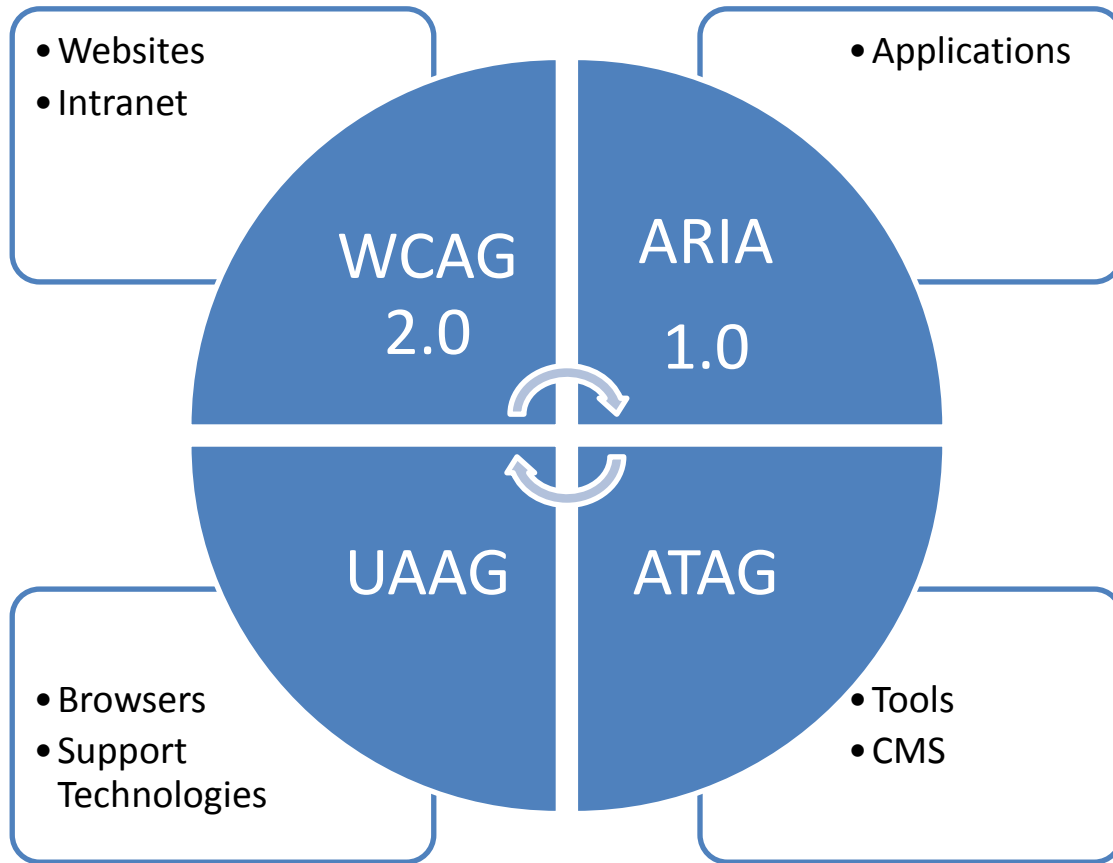

FACTS

About WEB Accessibility

World Wide Web

The web eliminates communications barriers and interaction faced by many people in the physical world

FACTS

Communication
Education
Labor
Entertainment
Banking
Health
Independent living
Government services
...

Accessibility standards

+

+

+

Perceptible

Operable

Comprehensible

Robust

4 principles

12 guidelines

3 levels (A AA AAA)

Web accessibility

Browsers

- Explorer
- Chrome
- Safari
- ...

Accessibility functions

- Zoom
- Colors
- Screen reader
- ...

Support technologies

- In the cloud
- Software
- Hardware

Web contents

Accessibility standards

Different standards

Thank you

Internet for all