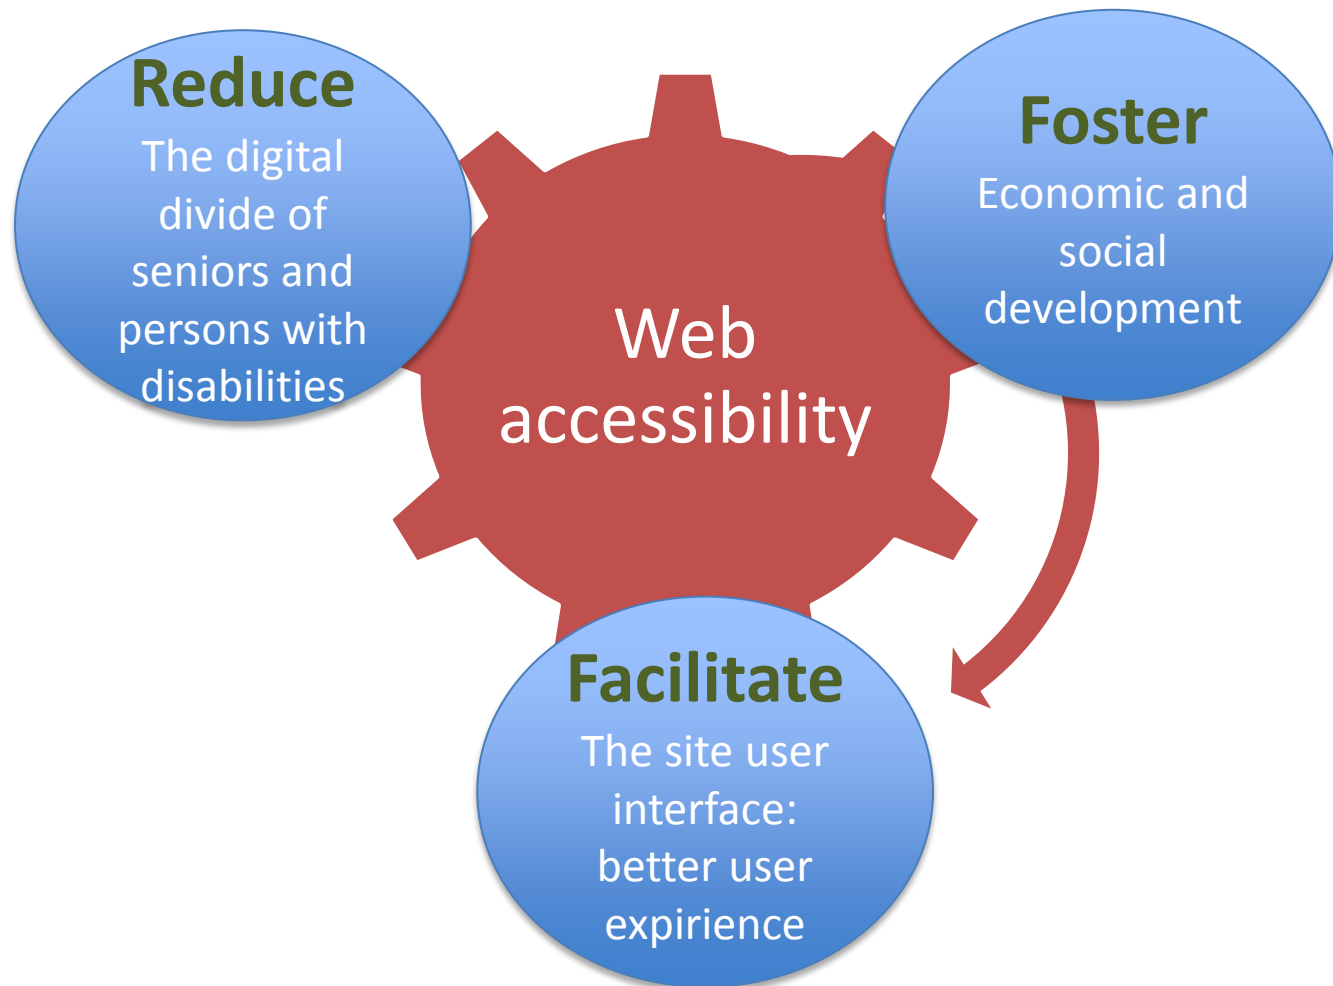

Web Accessibility

Internet for all

2,802,478,934

Internet users in the world

Average time use per day

5 hrs

841 million people,
60 and over in 2013

15% of the world
population live with a
disability

FACTS

About WEB Accessibility

World Wide Web

The web eliminates communications barriers and interaction faced by many people in the physical world

FACTS

Communication
Education
Labor
Entertainment
Banking
Health
Independent living
Government services
...

4 principles

12 guidelines

3 levels (A AA AAA)

Web accessibility

Browsers

- Explorer
- Chrome
- Safari
- ...

Accessibility functions

- Zoom
- Colors
- Screen reader
- ...