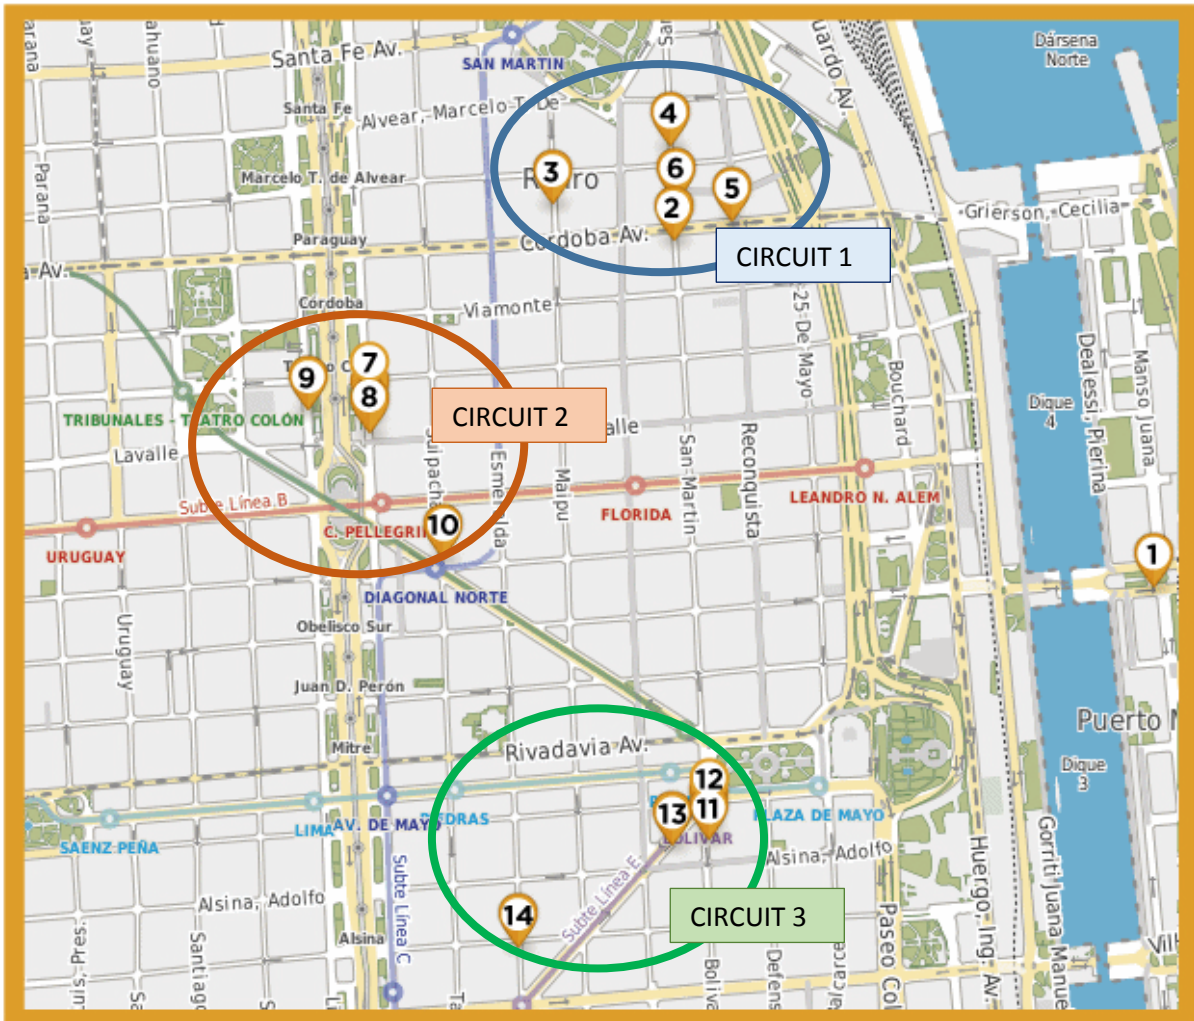

SHUTTLE CIRCUITS FOR DELEGATES

DEPARTURE: OFFICIAL HOTELS TO HILTON HOTEL	DEPARTURE HILTON HOTEL TO OFFICIAL HOTELS
<p>CIRCUIT 1: GALERÍAS PACÍFICO SHOPPING MALL AREA</p> <ul style="list-style-type: none"> • ESPLENDOR BUENOS AIRES • DAZZLER MAIPÚ • DAZZLER SAN MARTIN • NH COLLECTION LANCASTER • NH FLORIDA <p>Meeting Point: Plaza San Martín (San Martin Park, in front Plaza Hotel) From 7:30 to 9:20 (Buses every 10´)</p>	<p>CIRCUIT 1: GALERÍAS PACÍFICO SHOPPING MALL AREA</p> <ul style="list-style-type: none"> • ESPLENDOR BUENOS AIRES • DAZZLER MAIPÚ • DAZZLER SAN MARTIN • NH COLLECTION LANCASTER • NH FLORIDA <p>TO: Plaza San Martín (San Martin Park, in front Plaza Hotel) From 17:30 to 18:40 (Buses every 10´)</p>
<p>CIRCUIT 2: OBELISK AREA</p> <ul style="list-style-type: none"> • PANAMERICANO BUENOS AIRES • EXE HOTEL COLON • NH TANGO • NH LATINO <p>Meeting Point Plaza del Vaticano (Vaticano Park, Colón Theater) From 7:30 to 9:20 (Buses every 10´)</p>	<p>CIRCUIT 2: OBELISK AREA</p> <ul style="list-style-type: none"> • PANAMERICANO BUENOS AIRES • EXE HOTEL COLON • NH TANGO • NH LATINO <p>TO Plaza del Vaticano (Vaticano Park, Colón Theater) From 17:30 to 18:40 (Buses cada 10´)</p>
<p>CIRCUIT 3: CABILDO AREA (historic centre)</p> <ul style="list-style-type: none"> • NH CITY • NH COLLECTION CENTRO HISTÓRICO • 562 NOGARO • DAZZLER SAN TELMO <p>Meeting Point Belgrano Avenue (Av. Belgrano) and Perú Street - 7:30 – 7:40 – 8:00 – 8:10 – 8:30 – 8:40 – 9:00 – 9:10</p>	<p>CIRCUIT 3: CABILDO AREA (historic centre)</p> <ul style="list-style-type: none"> • NH CITY • NH COLLECTION CENTRO HISTÓRICO • 562 NOGARO • DAZZLER SAN TELMO <p>TO Belgrano Avenue (Av. Belgrano) and Perú Street - 17:30 - 17:40 - 18:00 - 18:10 - 18:30 - 18:40</p>