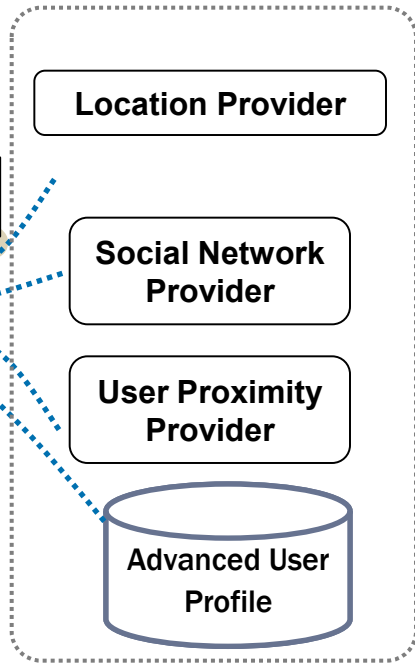

# Context Management & Exposure in Clouds

```
<?xml version="1.0" encoding="UTF-8"?>
<contextQL>
  <ctxQuery>
    <action type="SUBSCRIBE" />
    <entity>username|test2</entity>
    <scope>civilAddress</scope>
    <validity>180</validity>
    <conds>
      <cond type="ONVALUE">
        <constraint
          param="civilAddress.city" op="EQ"
          value="Torino"/>
        </cond>
      </conds>
    </ctxQuery>
  </contextQL>
```

Applications & Services

FI-WARE

Context data: cell, bt, wf, deviceInfo, deviceSettings, deviceStatus, position, movement, ...

context update  
context data

Get context  
web API

context providers

# Boutique Advertisement in Shopping Mall

Discovery via  
BlueTooth

Discovery  
via GSM

Boutique

Delivery  
via SMS

Delivery  
via SMS

Boutique  
perimeter

**Max & Co**