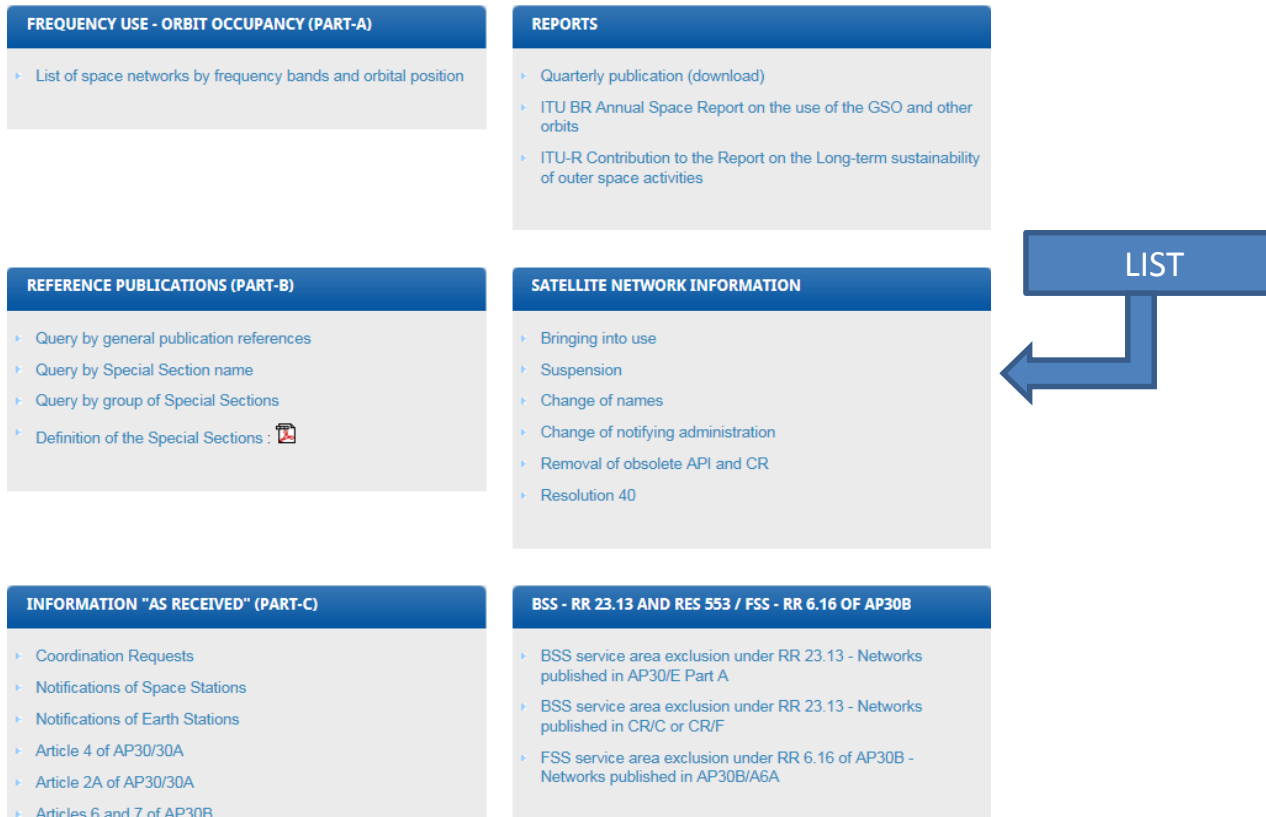

SNL – SUSPENDED SATELLITE NETWORKS

Provide to users information:

- On requests for suspension and resumption of operation of satellite networks
- Requests are done under provision No.11.49 or § 8.17 of Article 8 of Appendix 30B
- Updated every 2 weeks (BR IFIC publication date)