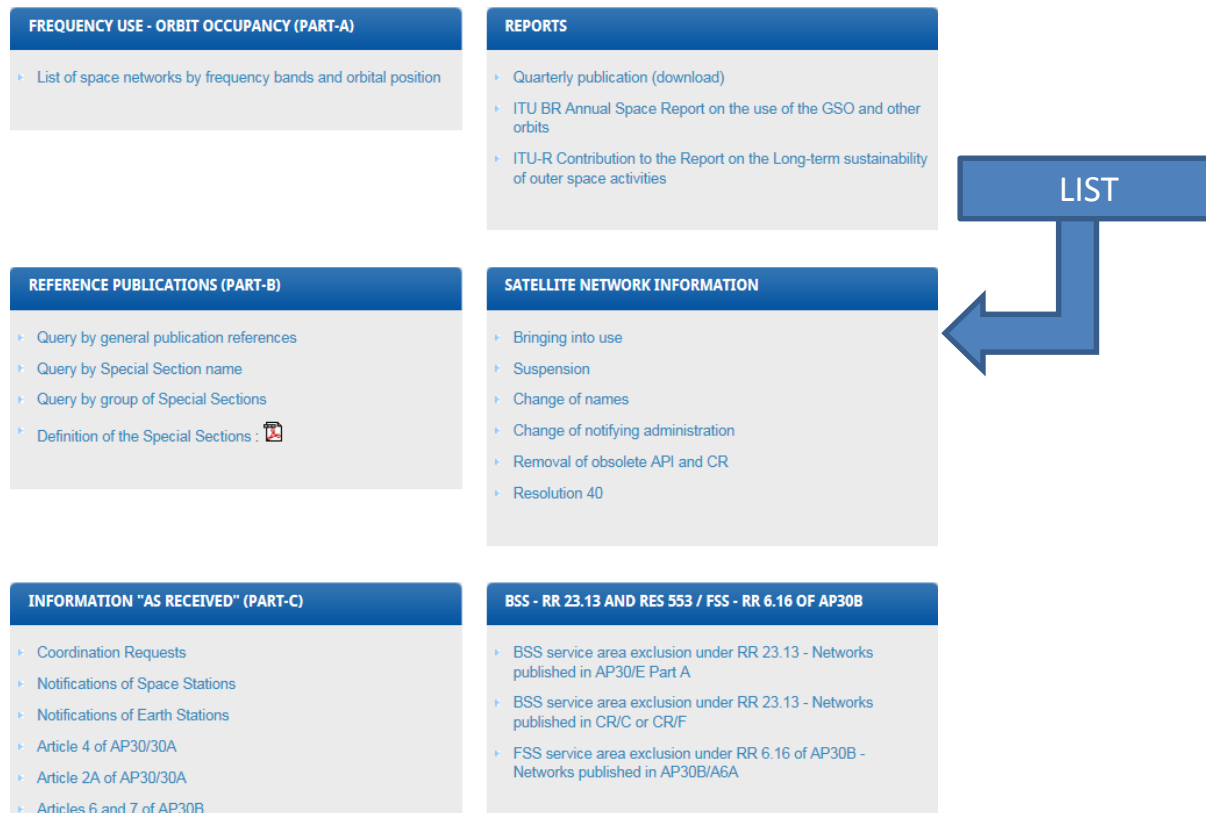

SNL - BRINGING INTO USE

Provide to users information:

- On the dates of bringing into use of planned and non-planned satellite network frequency assignments
- Frequency assignments appear in the list after their publication in PART I-S of the BRIFIC
- Updated every 2 weeks (BR IFIC publication date)