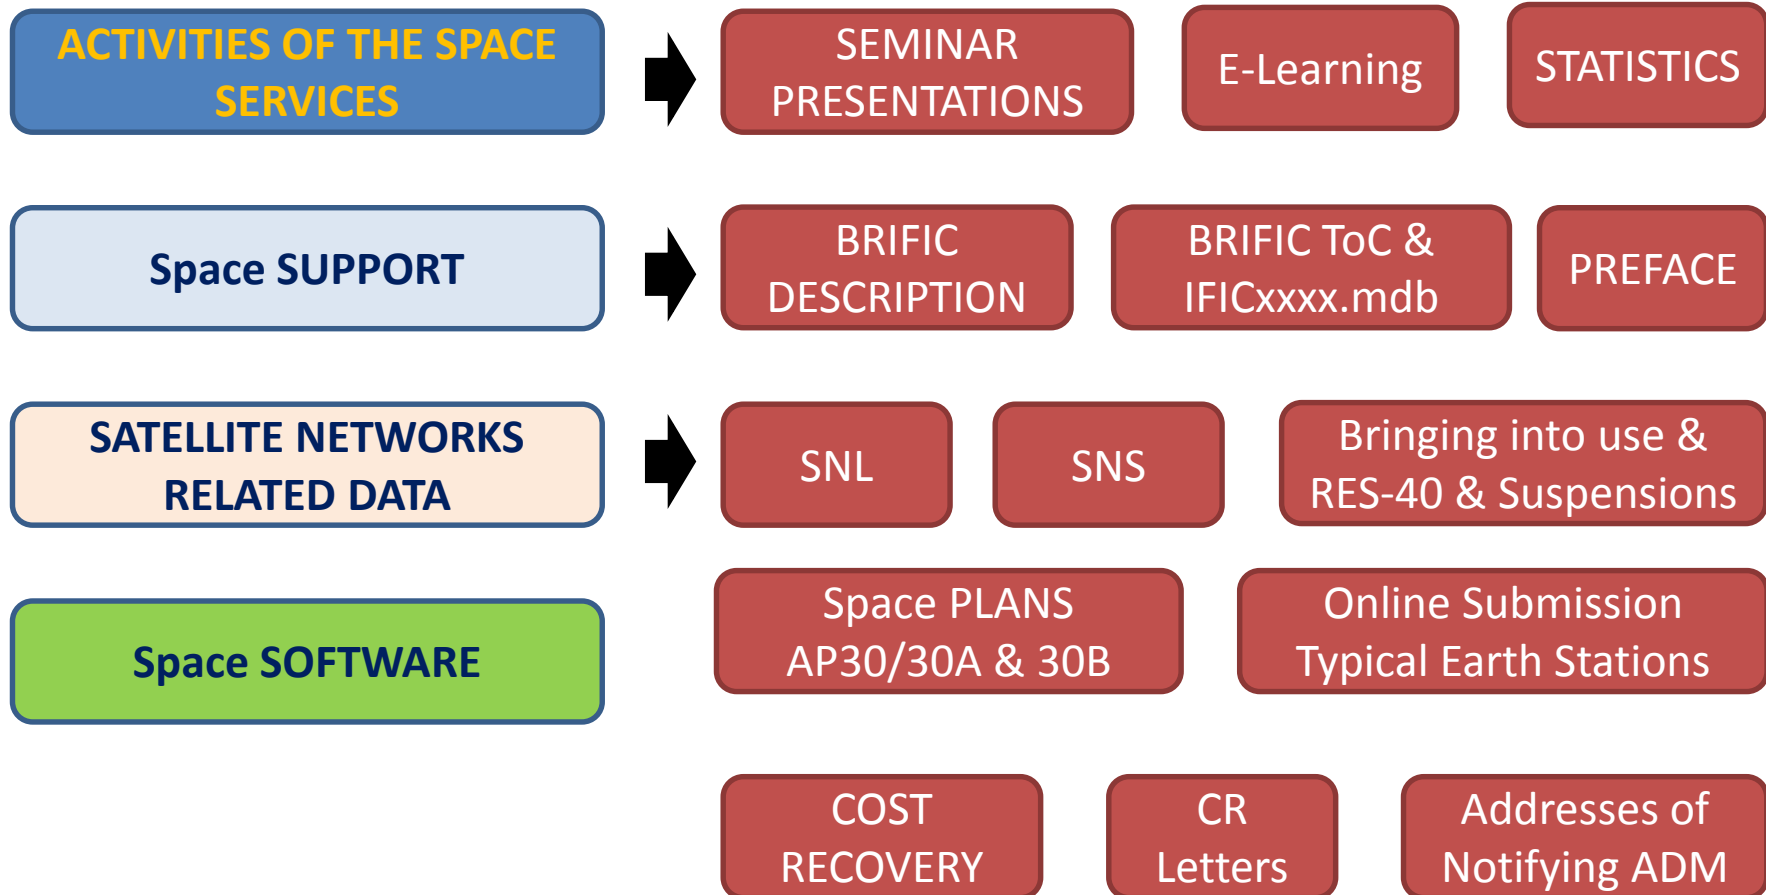

### BR IFIC & PREFACE

The BR International Frequency Information Circular (Space Services) (BR IFIC) is a service document in DVD-ROM format, published once every two weeks. The Preface describes the contents and the layout of the BR IFIC.

### Databases Tools News

- Bringing in satellite networks
- Suspension of satellite networks
- As Received Information (SNL-C)
- Addresses of notifying administrations
- Emergency radiocommunication (Res. 647)

### QUICK LINKS

- Space software
- Radio Regulations (Edition of 2010)
- Radio Regulations Board (RRB)
- ITU-R Circular letter

Space Activities

Space PLANS

Databases  
Tools  
News

Quick Links

SNS ONLINE

BR IFIC & Preface

## WHAT YOU CAN FIND THERE ?

SPACE SERVICES web: <https://www.itu.int/ITU-R/go/space/en>