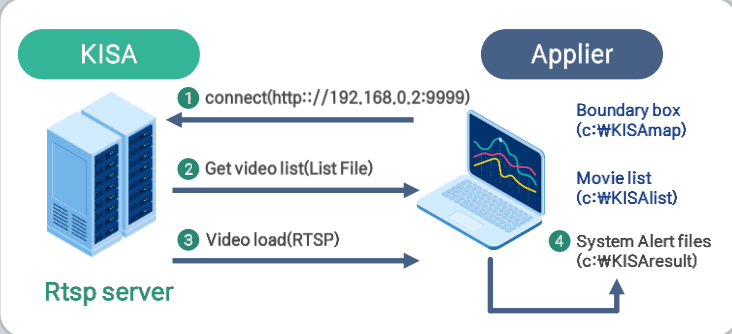

02 Process for Performance Test

KISA

Applier

1
RTSP Streaming

3
Compare with GT (KISA) and SA (Applier)

formula
Score: F-1 score

Detail

$$\text{Detection Rate (r)} = \frac{\text{Detected}}{\text{Detected} + \text{undetected}}$$