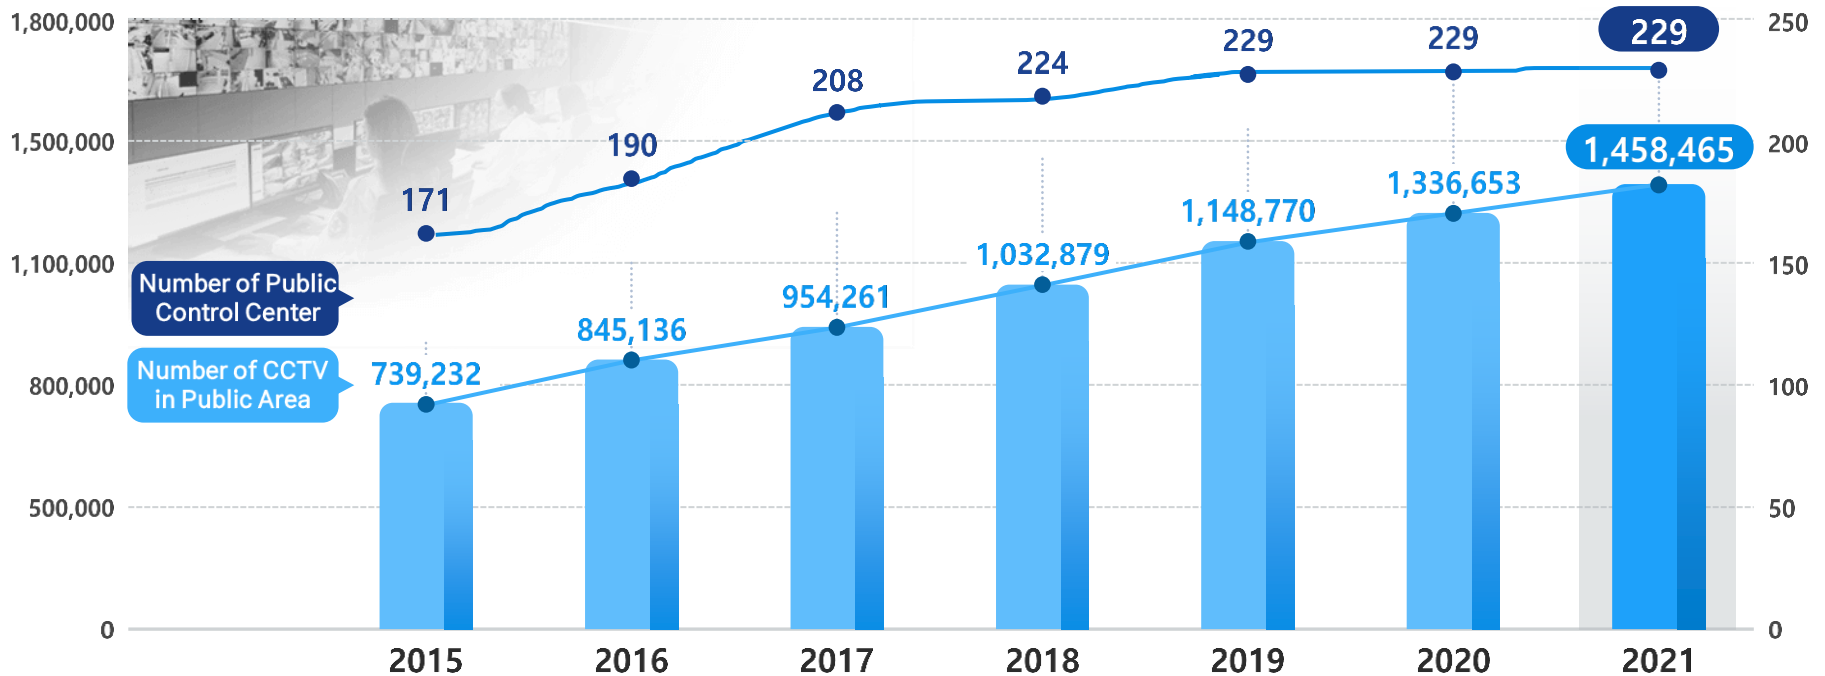

CHAPTER

01

Introduction

- 01 Definition of Intelligent CCTV
- 02 Flow of CCTV Control Center
- 03 Social Problem Solving Cases by using Intelligent CCTV

01 Definition of Intelligent CCTV

Definition CCTV (Closed-circuit Television)

- Surveillance system uses video camera
- Monitoring activities, behaviors, or event in an area

Status Ever-increasing usage of CCTVs beyond the limit

* Reference : Personal information Protection Commission (21.12.31)