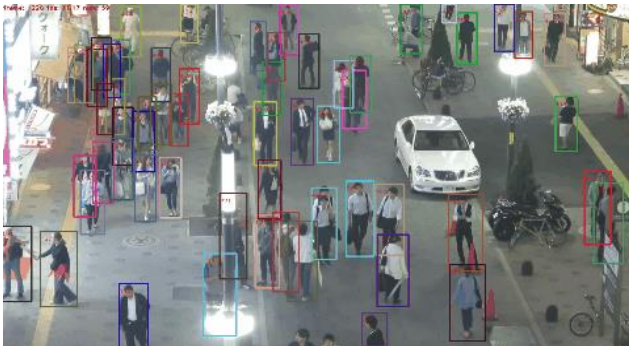

CHAPTER

01

Introduction

- 01 Definition of Intelligent CCTV
- 02 Flow of CCTV Control Center
- 03 Social Problem Solving Cases by using Intelligent CCTV

01 Definition of Intelligent CCTV

Definition CCTV (Closed-circuit Television)

- Surveillance system uses video camera
- Monitoring activities, behaviors, or event in an area

Status Ever-increasing usage of CCTVs beyond the limit

* Reference : Personal information Protection Commission (21.12.31)

Detect event to analyze CCTV video with artificial intelligent SW

Fire Detecting, Car Counting, Hugging, Identify Person

01 Workflow of CCTV Control Center

1 Detect event to analyze CCTV video with AI SW