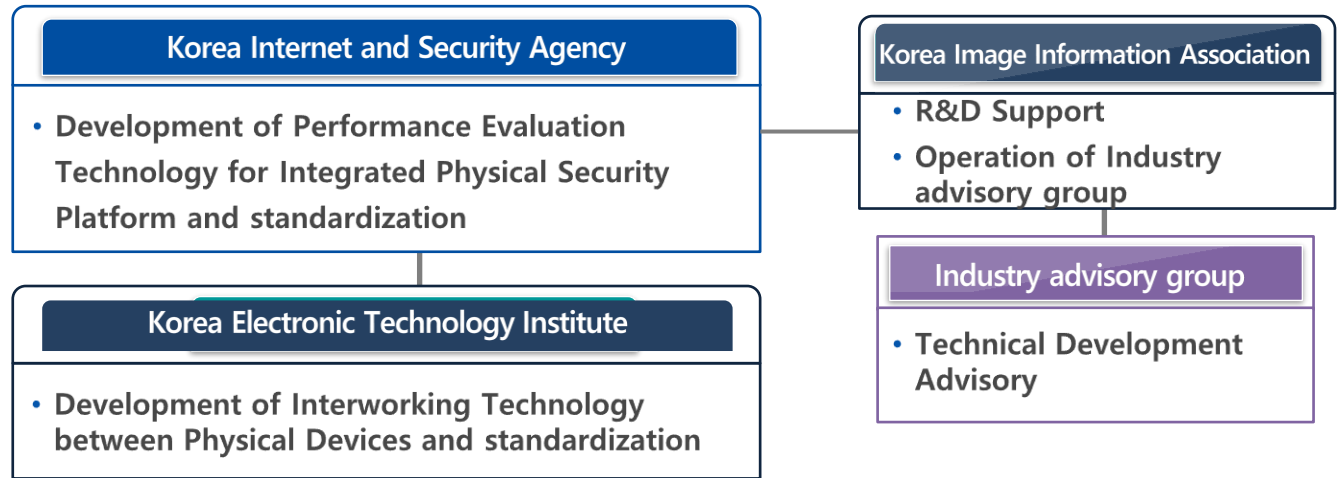

03 Preparing for Near Future Technology

Development of operating system in Integrated Physical Security Platform based on Non-contact Service('22~'25)

Innodep Corp.

- SMART Industrial Park

Danusys Corp.

- SMART Village

EdgyDX Corp.

- SMART Construction Site

UnionCommunity Corp.

- SMART Building

Suprema Corp.

- SMART Store