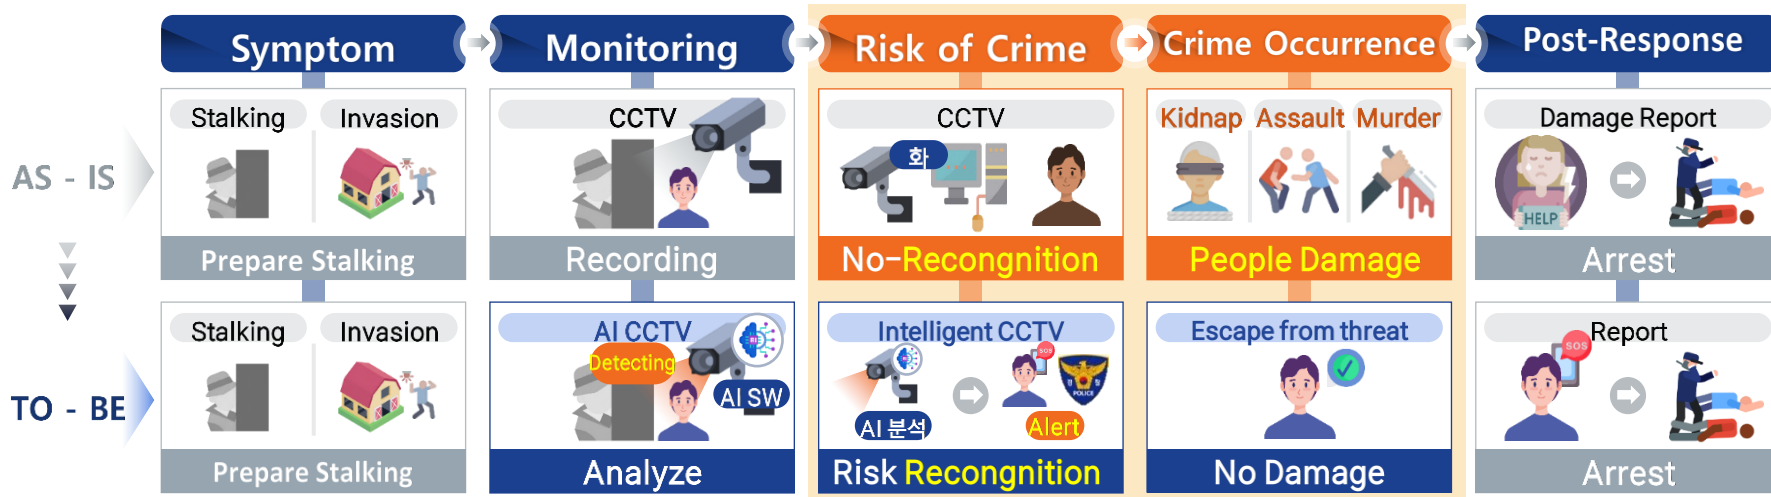

Cooperate Police with KISA to prevent stalking crime by Intelligent CCTV

<As-IS>
Increasing stalking crime and damage every year

"하루만 늦었으면 목숨이 위험할 뻔"...강력 사건 막은 대구 달서경찰

전국 | 2023-03-16 16:44 기사제보

피해자 보호 위한 CCTV 설치 적극 권유

대구달서경찰서 전경 / 대구=김채은 기자

<To-BE>
Save the people's lives by Intelligent CCTV technology from stalking crime
Mar. 16, 2023

03 Preparing for Near Future Technology

Platform to eliminate the limitation by implementing Integrated Platform