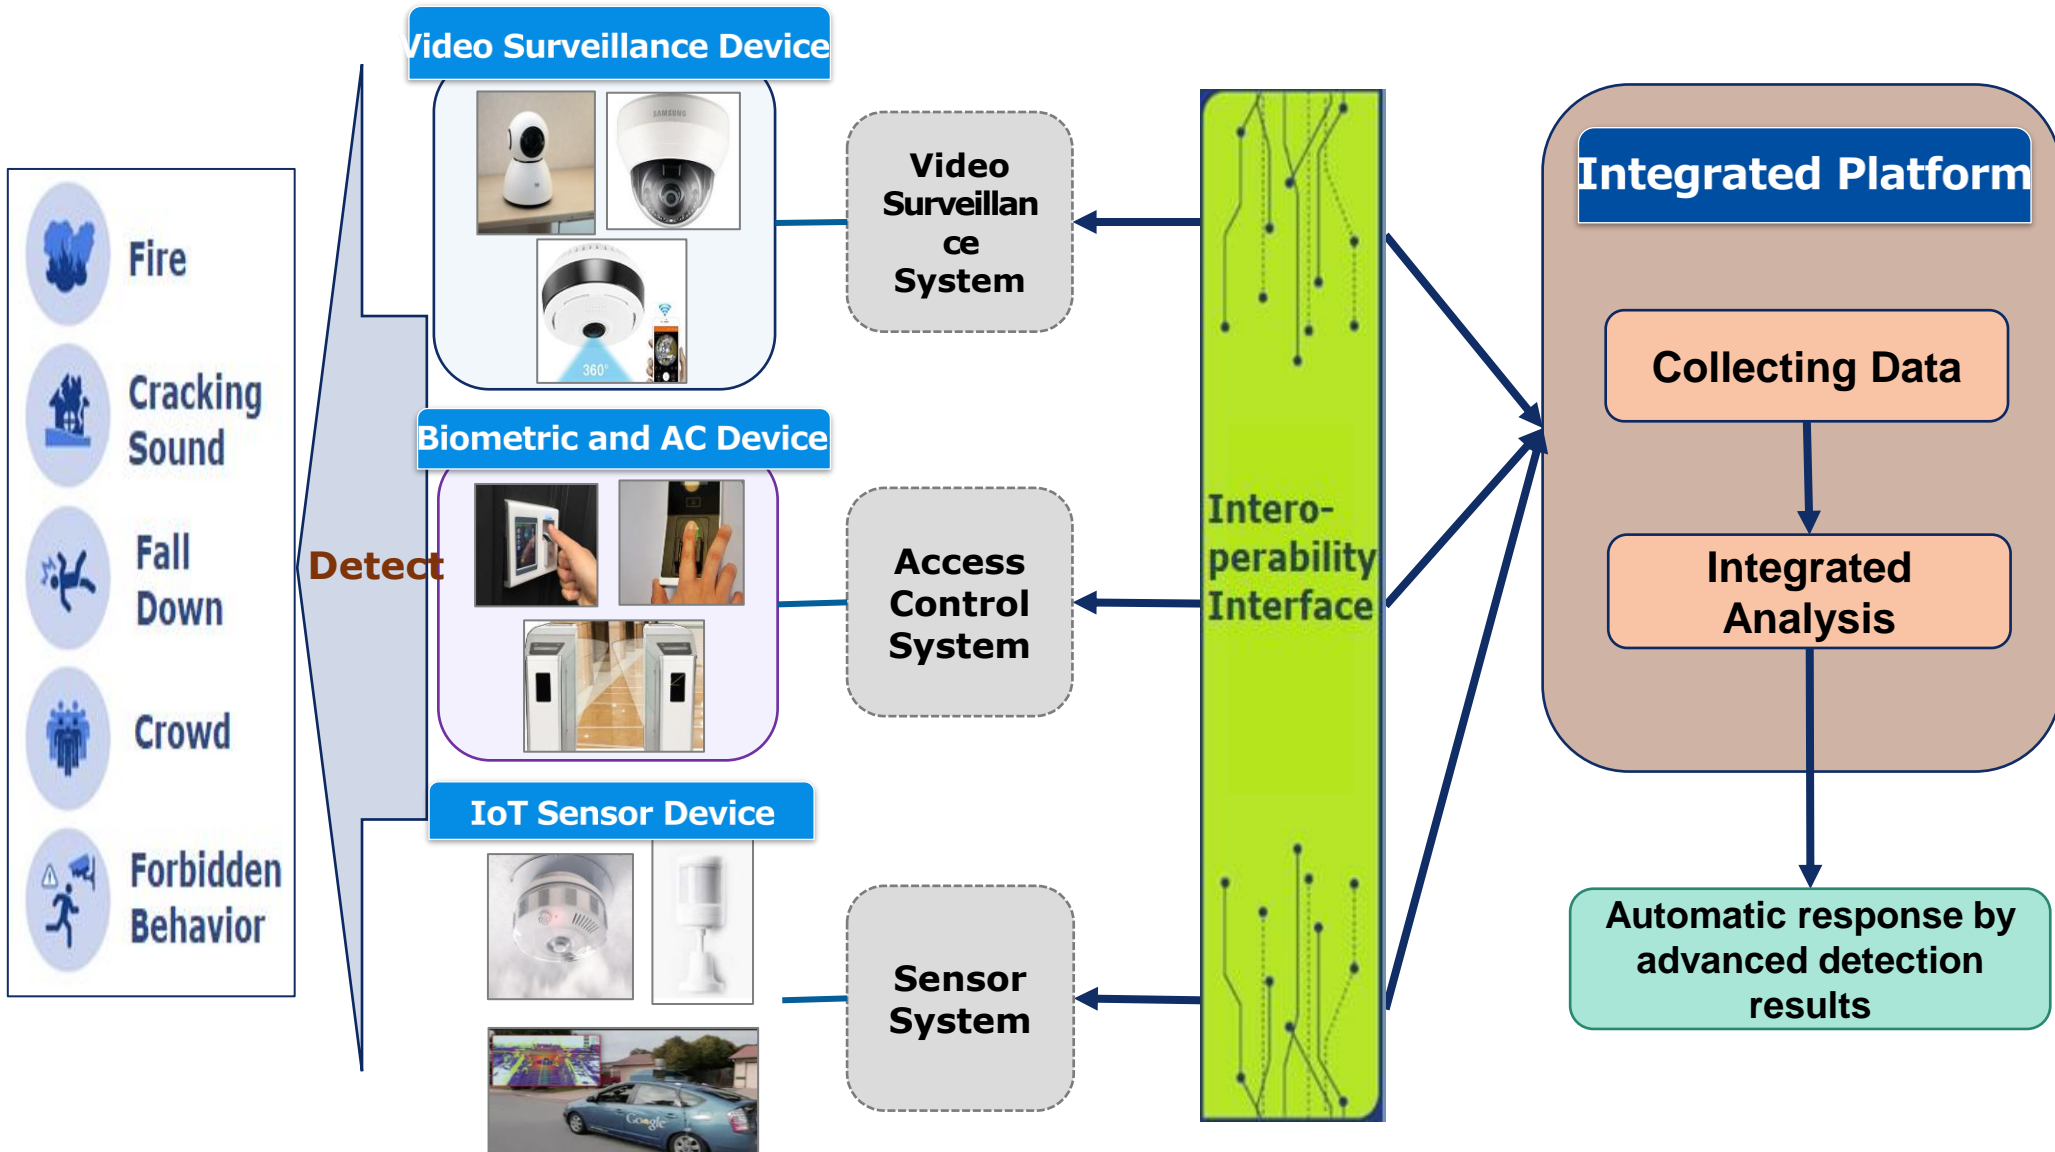

Cooperate Police with KISA to prevent stalking crime by Intelligent CCTV

<As-IS>
Increasing stalking crime and damage every year

"하루만 늦었으면 목숨이 위험할 뻔"...강력 사건 막은 대구 달서경찰

전국 | 2023-03-16 16:44 기사제보

피해자 보호 위한 CCTV 설치 적극 권유

대구달서경찰서 전경 / 대구=김채은 기자

<To-BE>
Save the people's lives by Intelligent CCTV technology from stalking crime
Mar. 16, 2023

03 Preparing for Near Future Technology

Platform to eliminate the limitation by implementing Integrated Platform