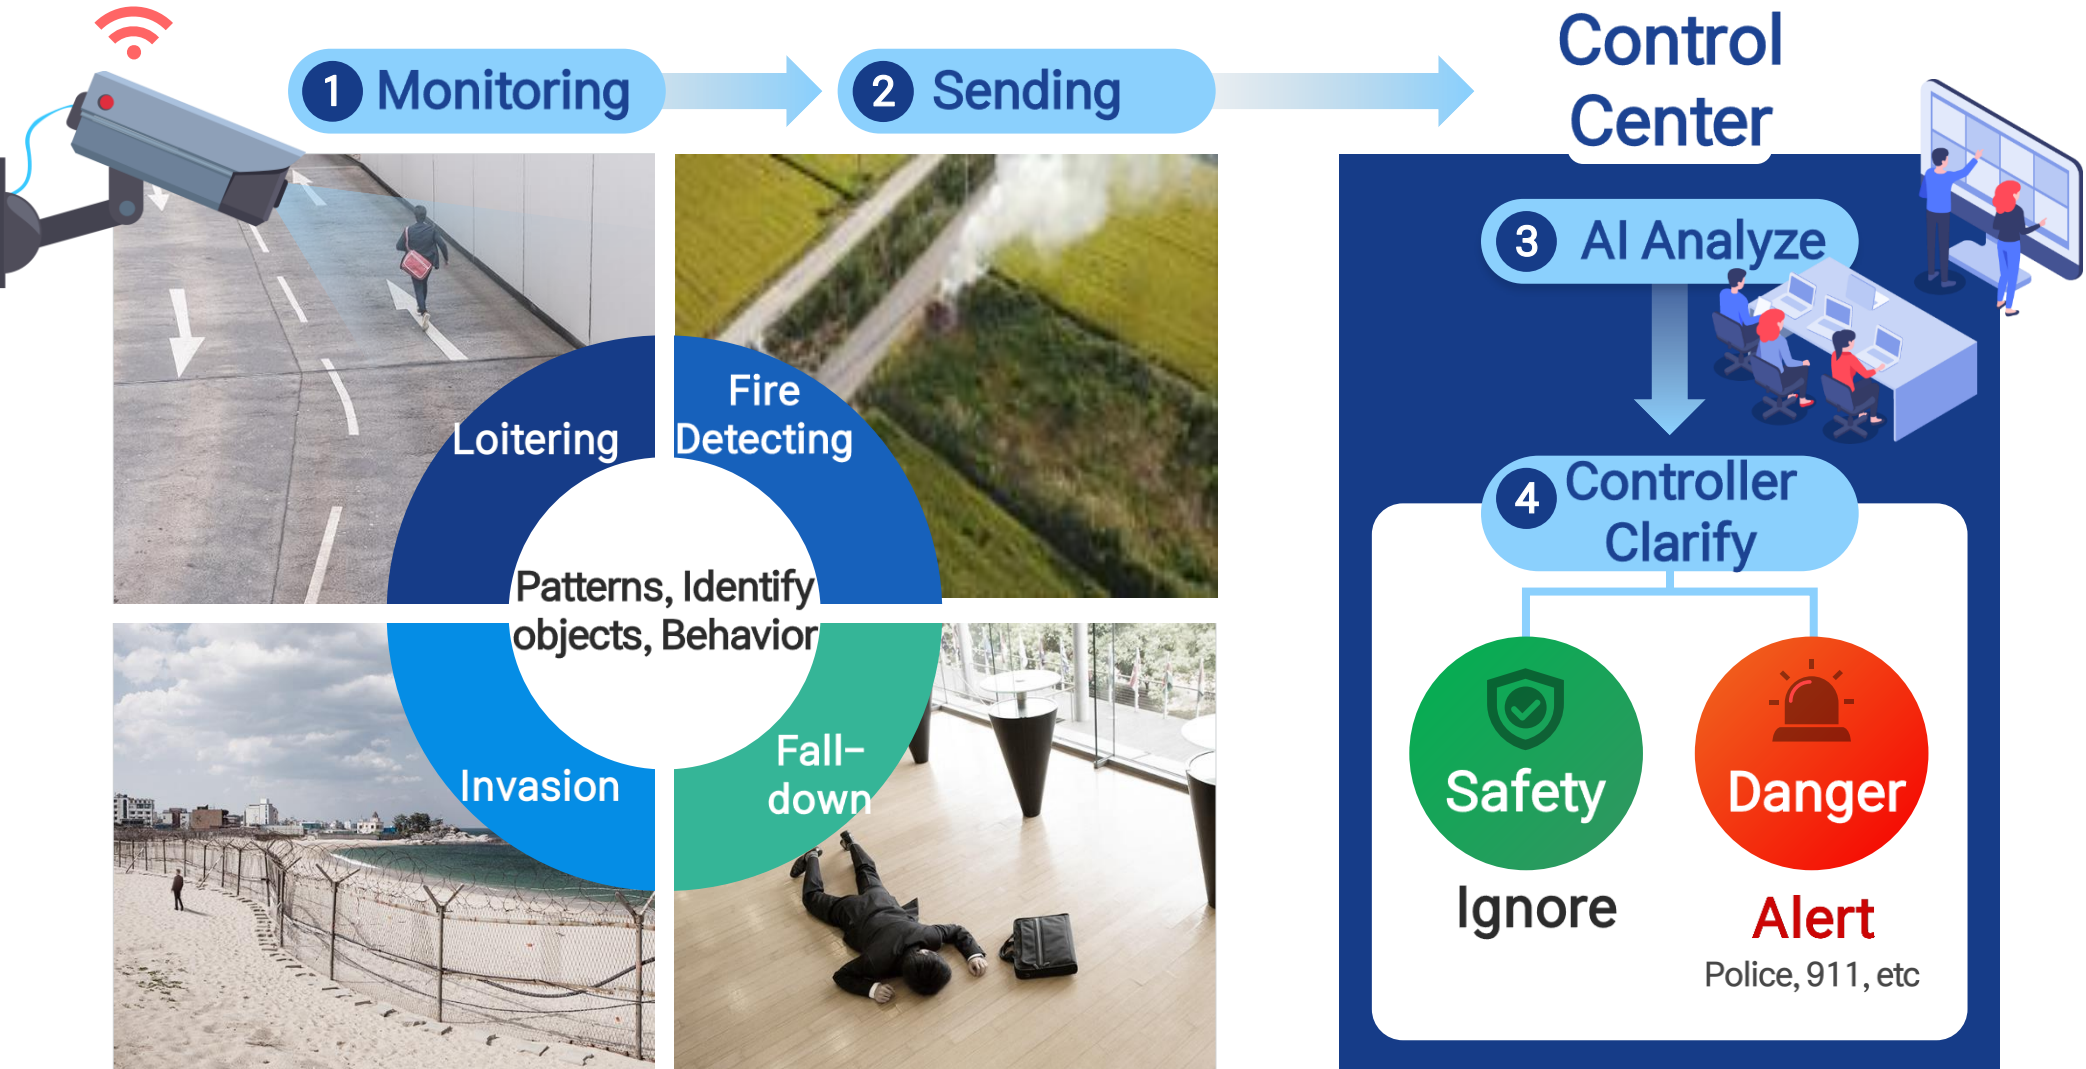

CHAPTER

01

Introduction

- 01 Definition of Intelligent CCTV
- 02 Flow of CCTV Control Center
- 03 Social Problem Solving Cases by using Intelligent CCTV

01 Definition of Intelligent CCTV

Definition CCTV (Closed-circuit Television)

- Surveillance system uses video camera
- Monitoring activities, behaviors, or event in an area

Status Ever-increasing usage of CCTVs beyond the limit

* Reference : Personal information Protection Commission (21.12.31)

Detect event to analyze CCTV video with artificial intelligent SW

Fire Detecting, Car Counting, Hugging, Identify Person

01 Workflow of CCTV Control Center

1 Detect event to analyze CCTV video with AI SW

**인공지능으로 한강다리 투신 막는다...
AI CCTV 관제센터 구축**

AI가 CCTV 화면 보며 딥러닝 방식으로 이상행동 파악
4개 수난구조대 개발 CCTV 모니터링 시스템
통합 완료

◀ 인공지능이 한강다리를 배회하는 투신 시도자의 행동패턴을 찾은 모습

1. Jumping from bridges to commit suicide
2. Accidents detecting as car accidents, fire
3. Flooding detection and Response system