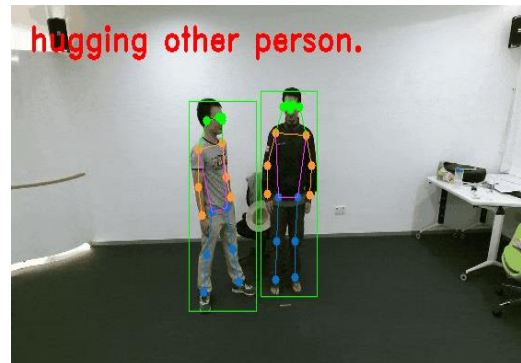

CHAPTER

01

Introduction

- 01 Definition of Intelligent CCTV
- 02 Flow of CCTV Control Center
- 03 Social Problem Solving Cases by using Intelligent CCTV

01 Definition of Intelligent CCTV

Definition CCTV (Closed-circuit Television)

- Surveillance system uses video camera
- Monitoring activities, behaviors, or event in an area

Status Ever-increasing usage of CCTVs beyond the limit

* Reference : Personal information Protection Commission (21.12.31)

Detect event to analyze CCTV video with artificial intelligent SW

Fire Detecting, Car Counting, Hugging, Identify Person

01 Workflow of CCTV Control Center

1 Detect event to analyze CCTV video with AI SW