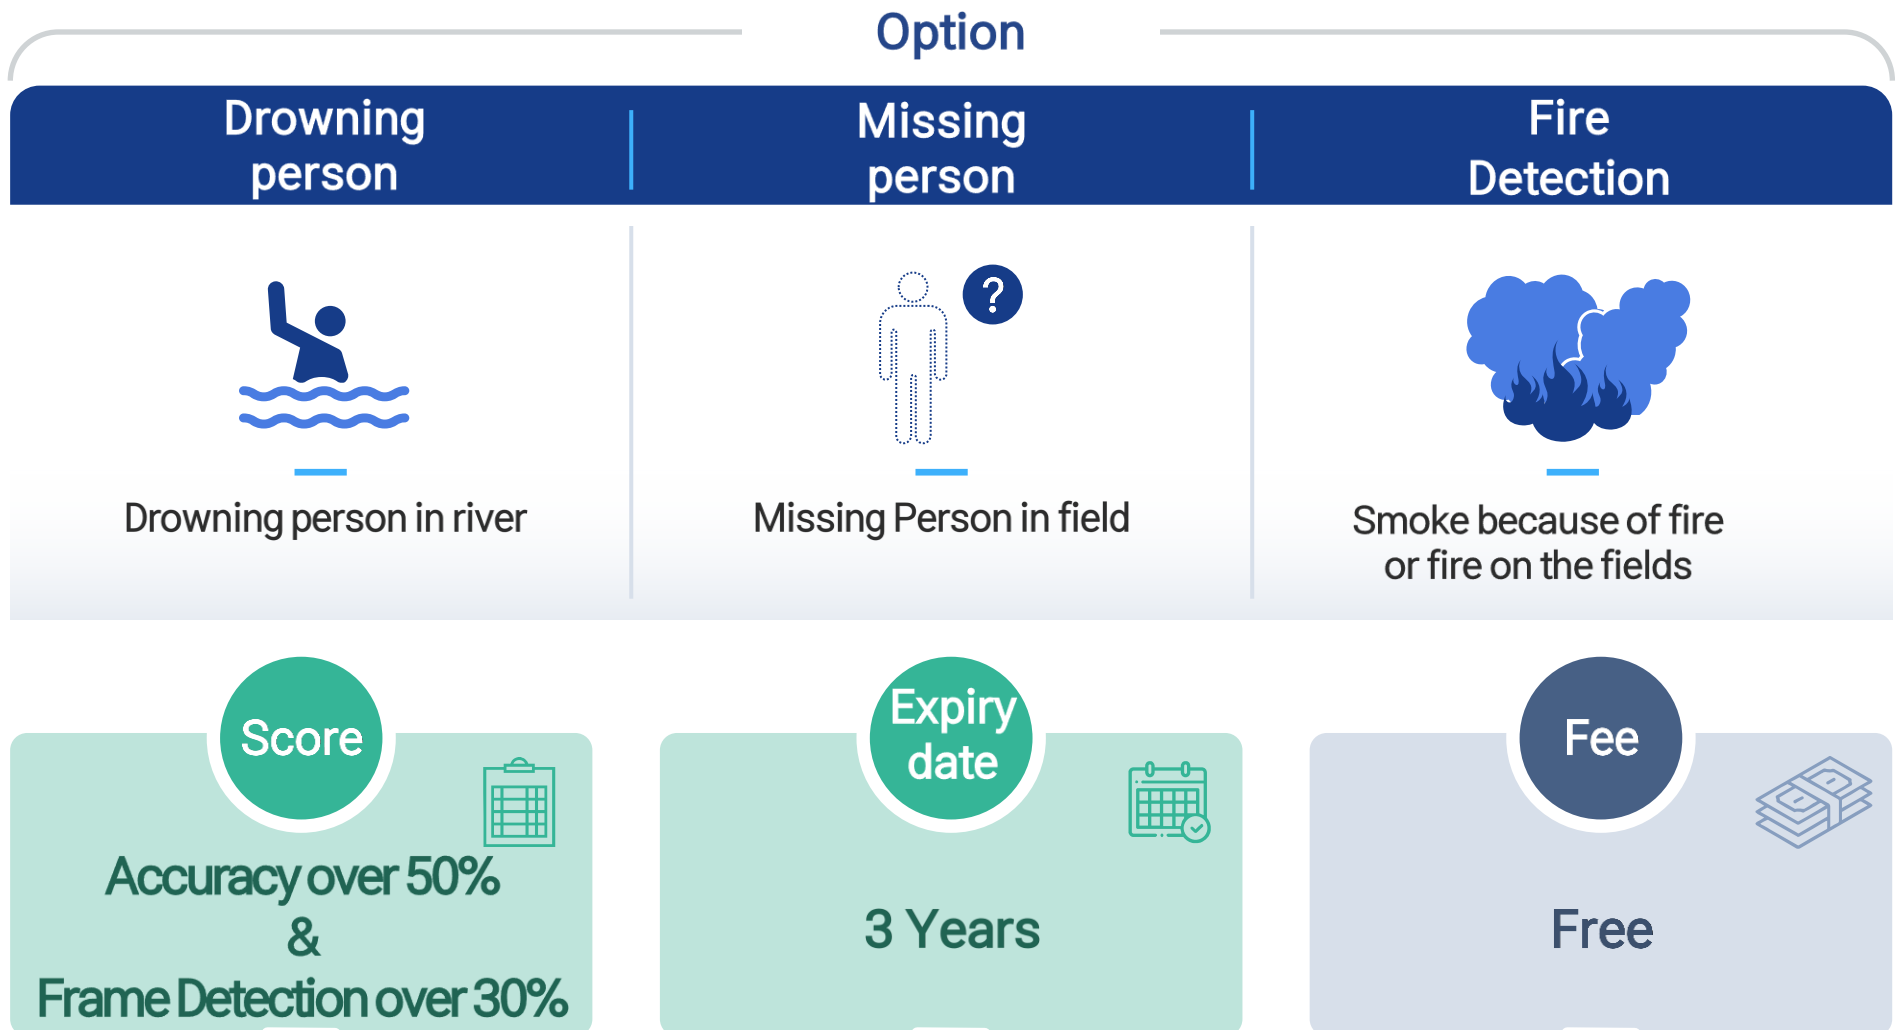

Standard

Over 90% Accuracy

Expiry date

3 Years

Fee

Free

Mobile Camera Fields (3)

Loitering