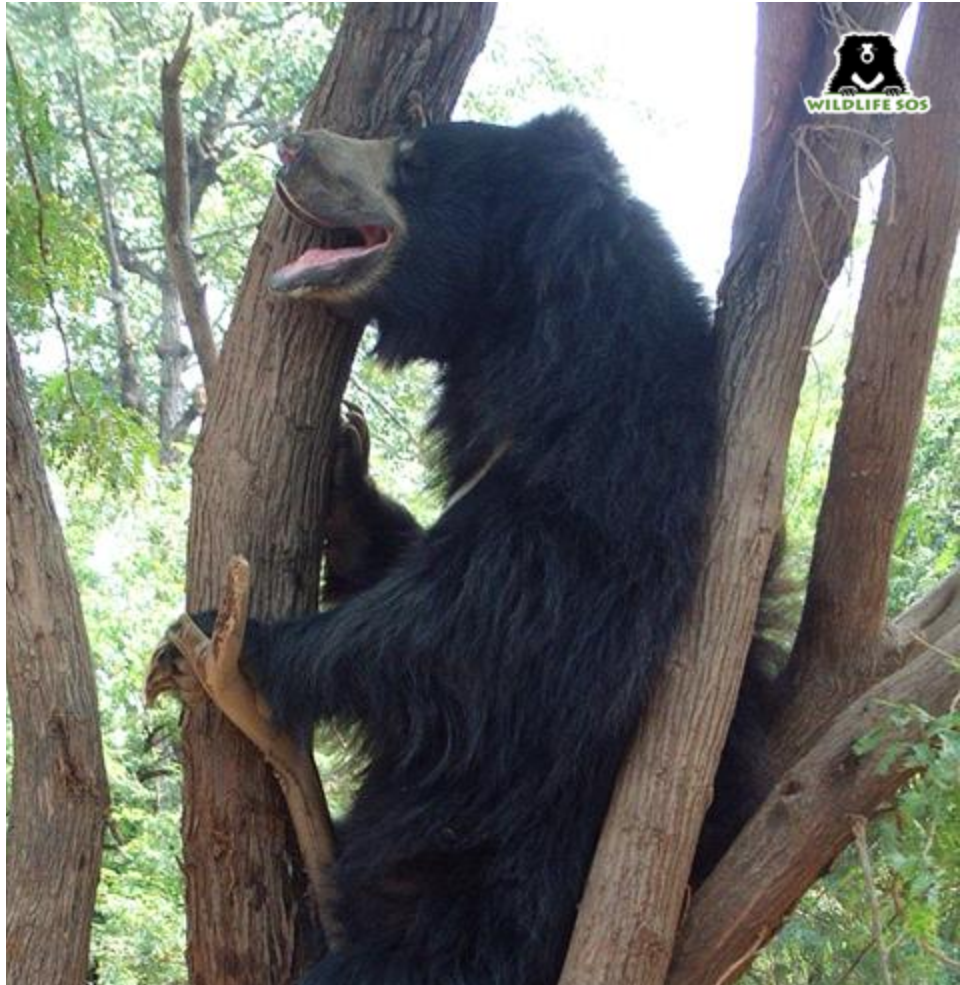

WILDLIFE SOS

SAVING INDIA'S WILDLIFE

Closing The Curtain On Dancing Bears

BEFORE

AFTER

Aiding Elephants In Distress

Tools of torture

Refuse to Ride

A high-angle photograph of a leopard resting on a large, weathered tree branch. The leopard is looking towards the camera with a direct gaze. Its fur is covered in a dense pattern of dark spots and rosettes. The surrounding environment includes green foliage and shadows cast by the tree.

Leopard Conservation Project

A leopard with a distinctive spotted coat is perched on a wooden plank inside a well. The leopard is looking directly at the camera with a serious expression. The well's interior is dark, with some green moss or algae visible on the wooden walls. A vertical wooden post is in the foreground, partially obscuring the leopard's face.