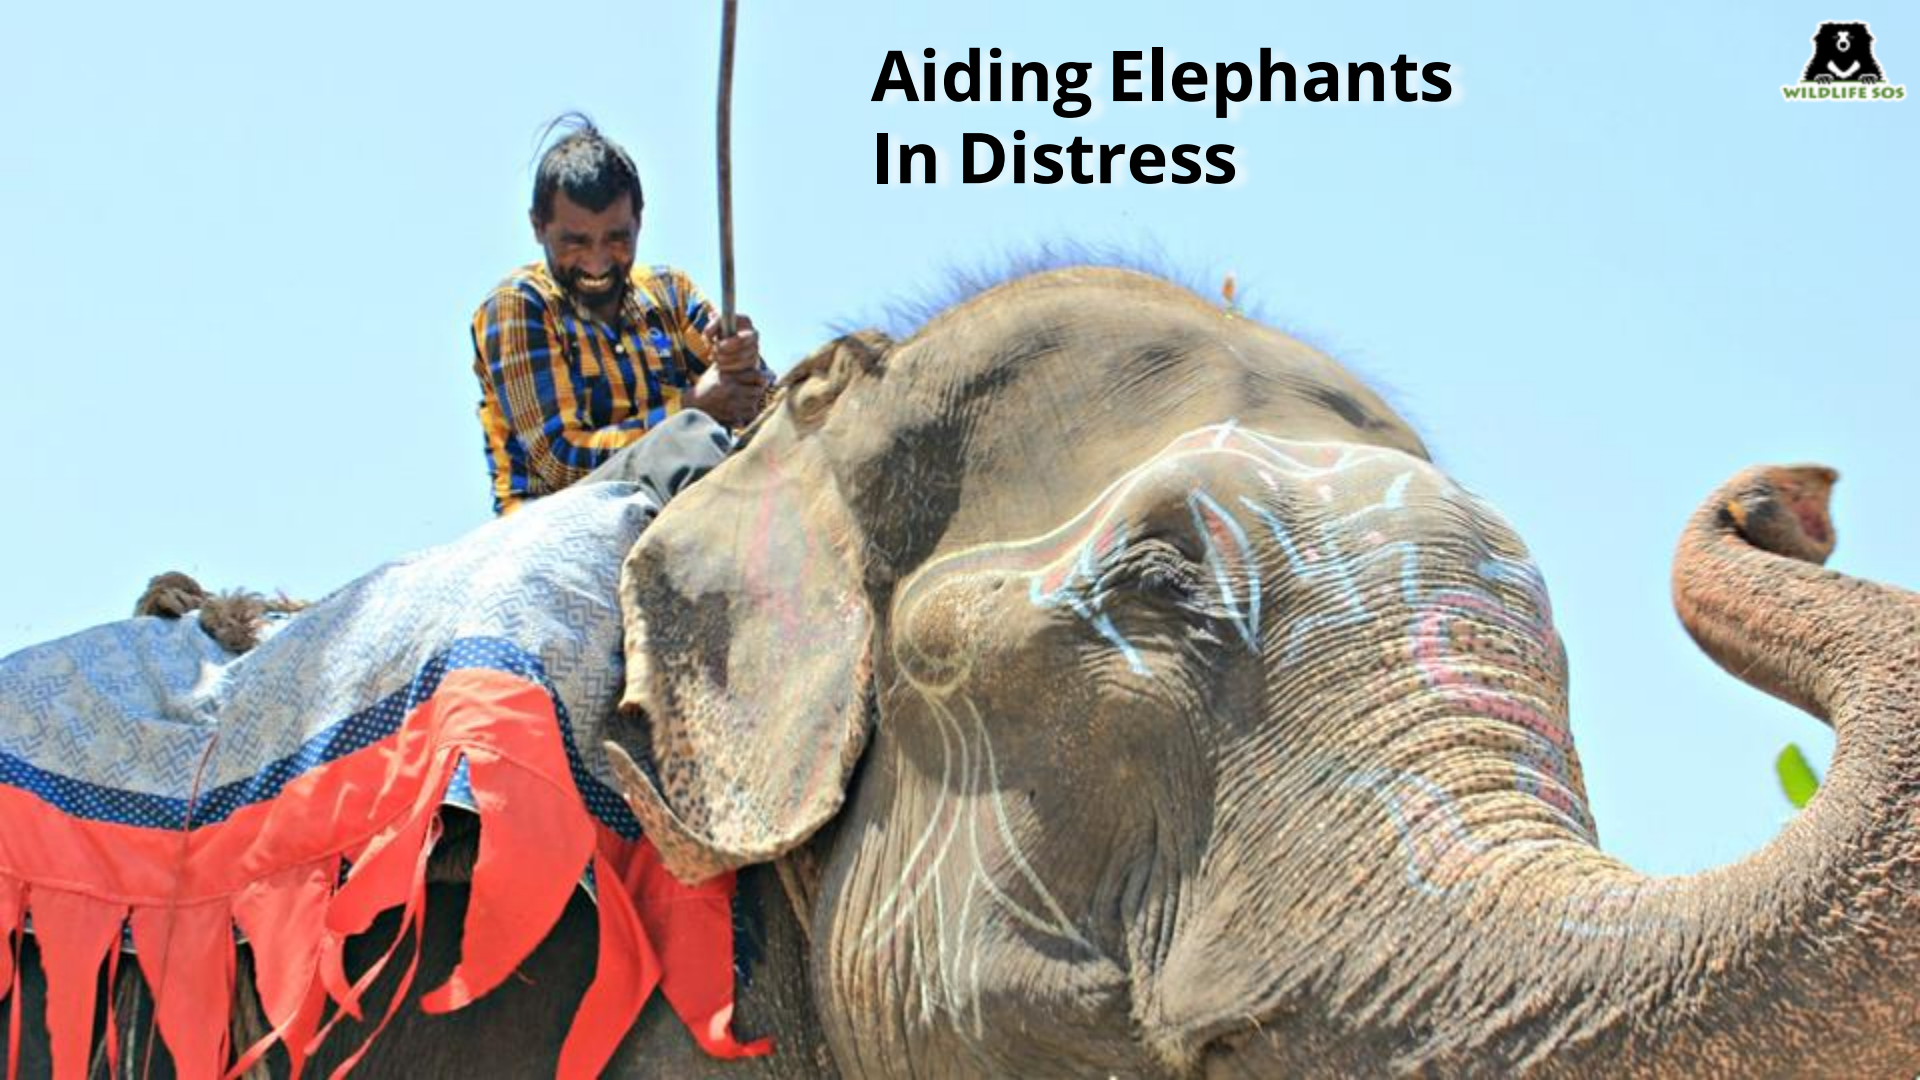

WILDLIFE SOS

SAVING INDIA'S WILDLIFE

Closing The Curtain On Dancing Bears

BEFORE

AFTER

Aiding Elephants In Distress

Tools of torture

Refuse to Ride

A high-angle photograph of a leopard resting on a large, weathered tree branch. The leopard is looking towards the camera with a direct gaze. Its fur is covered in a dense pattern of dark spots and rosettes. The surrounding environment includes green foliage and shadows cast by the tree.

Leopard Conservation Project

A leopard with a distinctive spotted coat is perched on a wooden plank inside a well. The leopard is looking directly at the camera with a serious expression. The well's interior is dark, with some green moss or algae visible on the wooden walls. A vertical wooden post is in the foreground, partially obscuring the leopard's face.