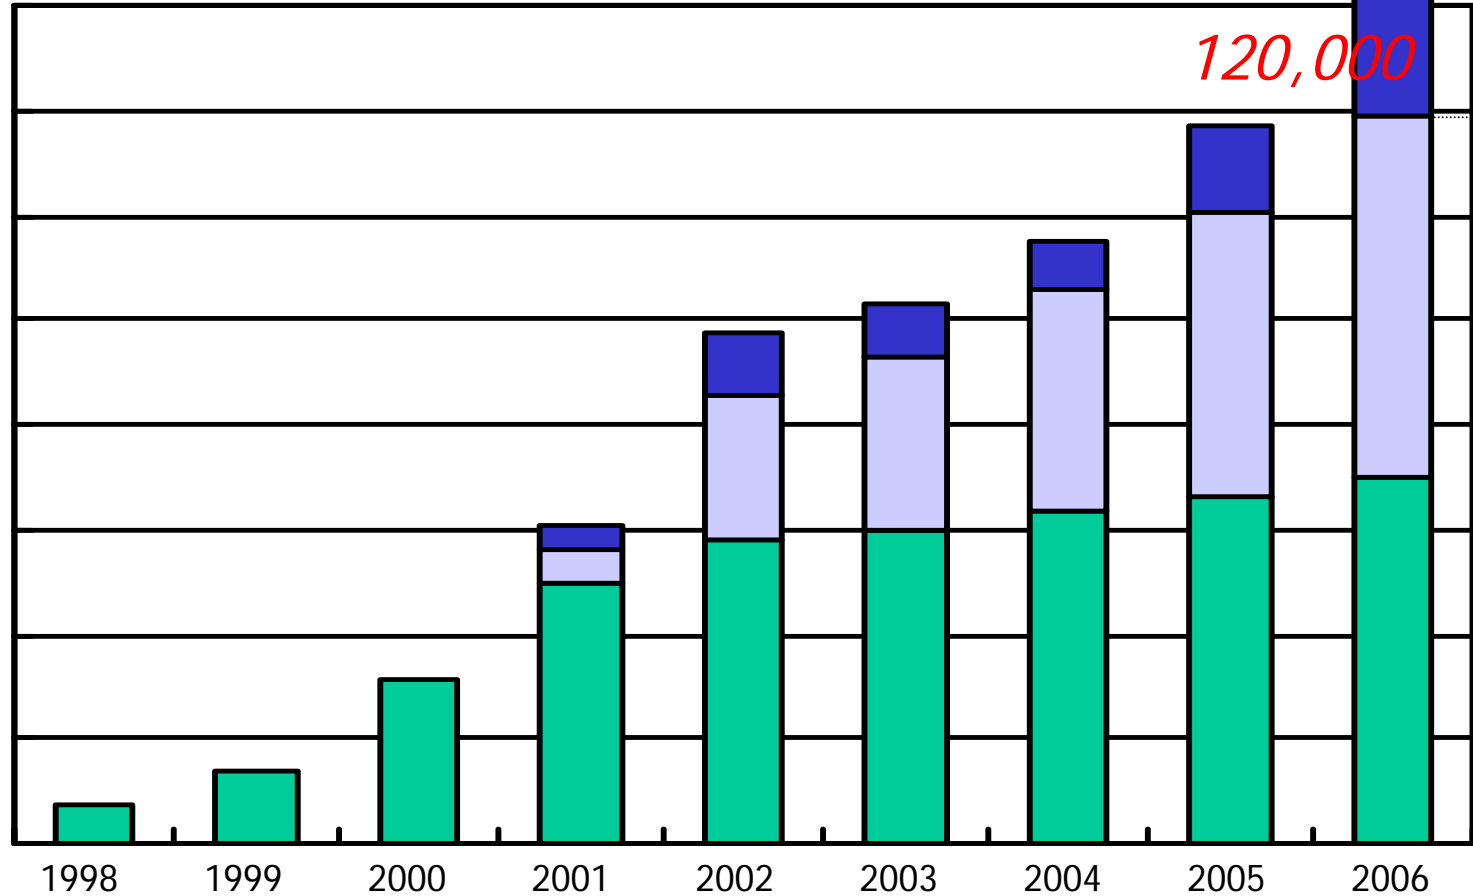

ITU-T

Growth of registration

as of April 1, each year

Total 810,000

of domain names

120,000

15%

■ 3rd level
 ■ 2nd level ASCII
 ■ 2nd level Japanese