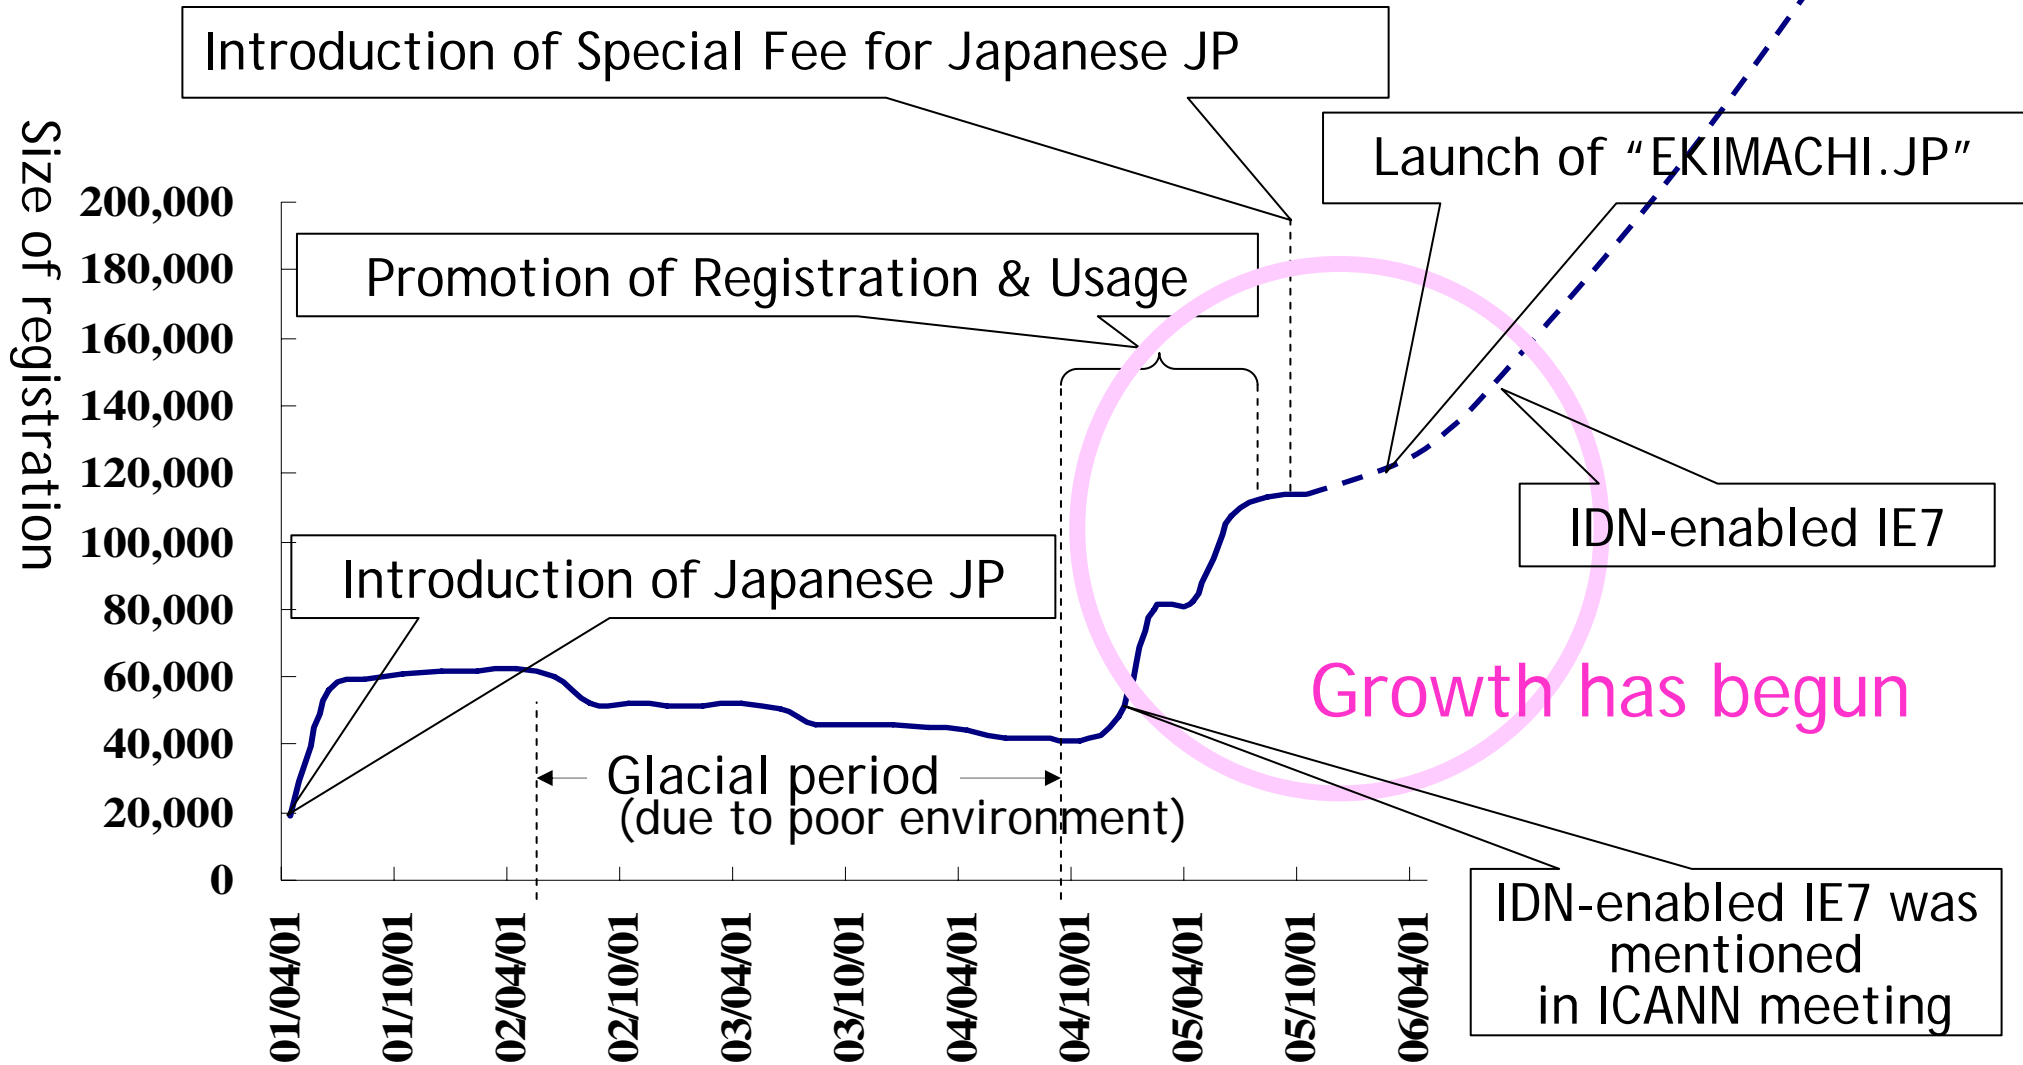

Trend of Japanese JP domain names

Geneva, 9-11 May 2006