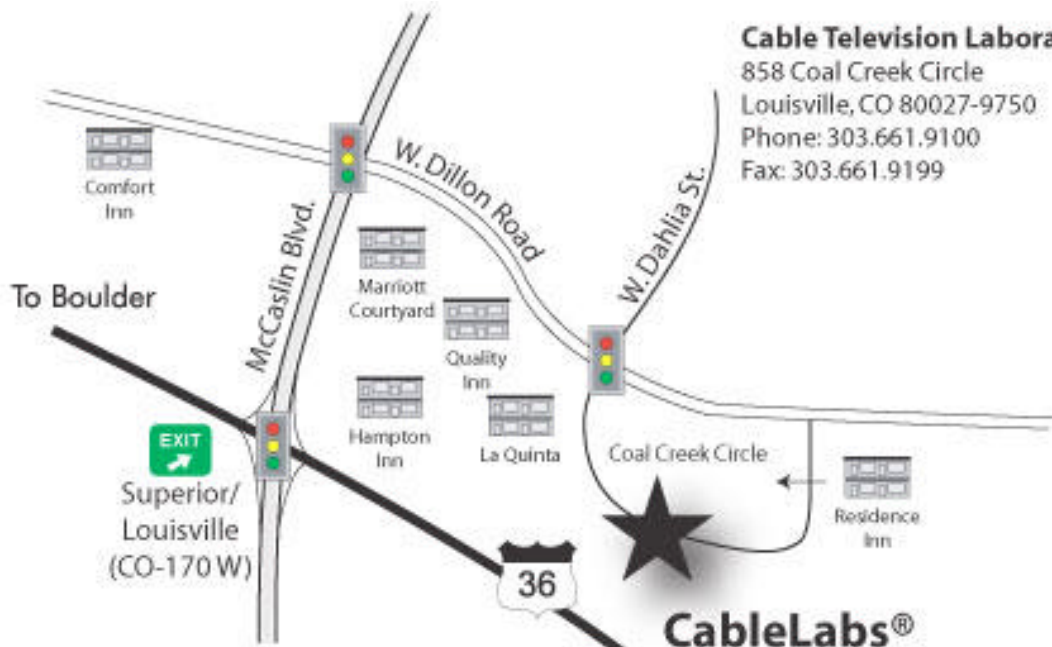

### Directions to CableLabs from Denver International Airport via E-470 Tollway\*

- Take Peña Blvd. toward Denver.
- Exit on E-470 North.
- Follow E-470 to the Northwest Parkway toward Broomfield.
- Continue on the Northwest Parkway to 96th Street.
- Continue West on 96th Street to US-36 West.
- From US-36 West, take the Superior/Louisville (CO-170 W) exit towards Louisville.
- Turn right onto S. McCaslin Blvd.
- At first intersection, turn right onto W. Dillon Road.
- At traffic light, turn right onto Coal Creek Circle.
- Turn right into second driveway to 858 Coal Creek Circle.

### Directions to CableLabs from Denver International Airport via I-270 and US 36

- Take Peña Blvd. to I-70 West.
- From I-70 West, take the I-270 West exit North towards Ft. Collins (exit #279).
- Take I-270 West to US-36 West towards Boulder.
- From US-36 West, take the Superior/Louisville (CO-170 W) exit towards Louisville.
- Turn right onto S. McCaslin Blvd.
- At first intersection, turn right onto W. Dillon Road.
- At traffic light, turn right onto Coal Creek Circle.
- Turn right into second driveway to 858 Coal Creek Circle.

Maharaja (Indian)  
1132 West Dillon Road  
Louisville – (303) 665-0230

Siamese Plate (Japanese/Thai)  
133 McCaslin Blvd.  
Louisville – (303) 926-7220

Via Toscana (Italian)  
356 South McCaslin Blvd.  
Louisville – (303) 604-6960

This is just a sampling of some of the restaurants in Louisville. In addition, there are many restaurants at the nearby Flatiron Crossing Mall located in the Interlocken Business Park just off Highway 36 Southeast of Louisville. For more information, please visit <http://www.flatironcrossing.com/pages/storedir/listingcategory/>. Click on Store Directory at the main web page. Next, in the Search by Category box, select Restaurants & Specialty Foods from the pull down menu.