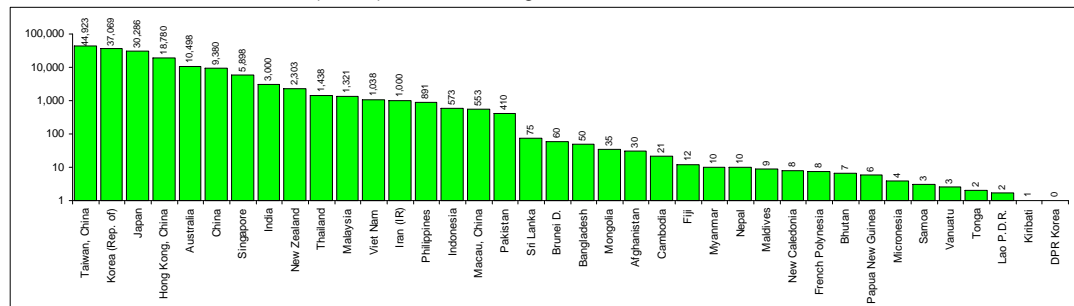

Estimated total at 30 June 2004 = **14.9 million**

Broadband

Denominations and classifications employed in these maps do not imply any opinion on the part of the ITU concerning the legal or other status of any territory or any endorsement or acceptance of any boundary.

Estimated Internet user penetration, 2003 (per 100 inhabitants)

International Internet bandwidth (Mbit/s) 2003. Note: log scale

Source: ITU World Telecommunication Indicators Database