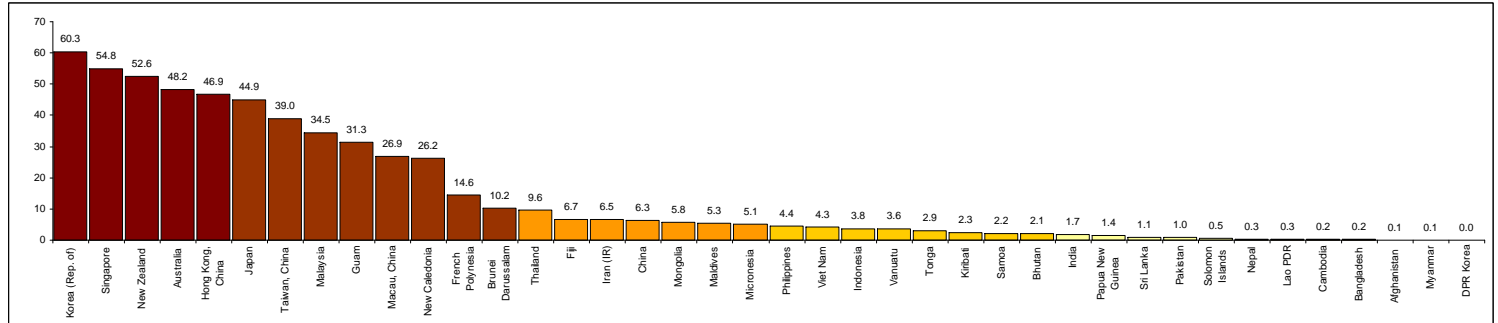

ITU Internet Reports 2004: The Portable Internet

www.itu.int/portableinternet

Internet and broadband penetration, 2003

Internet penetration (per 100 inhabitants)

Est. Internet users, 2003

3G mobile subscribers (W-CDMA and CDMA 1xEV-DO)

Estimated total at 30 June 2004 = **14.9 million**

Broadband

Denominations and classifications employed in these maps do not imply any opinion on the part of the ITU concerning the legal or other status of any territory or any endorsement or acceptance of any boundary.

Estimated Internet user penetration, 2003 (per 100 inhabitants)

International Internet bandwidth (Mbit/s) 2003. Note: log scale

Source: ITU World Telecommunication Indicators Database