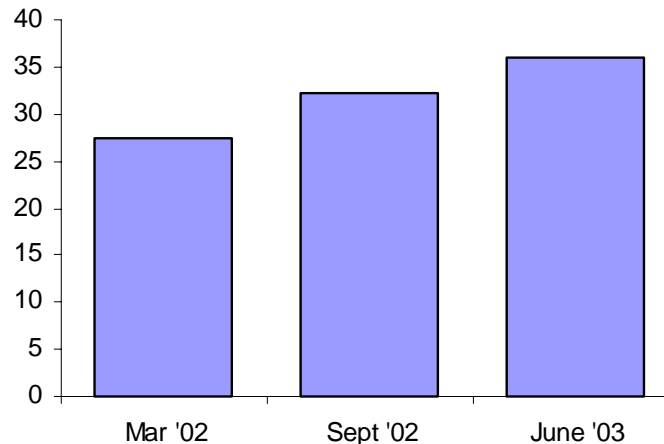

Korea's Internet use

Broadband penetration, subs per 100 inhabitants, by technology, 2002

Internet users per 100 inhabitants, top 10, 2002

Korean wireless Internet users, as a percentage of mobile subscribers