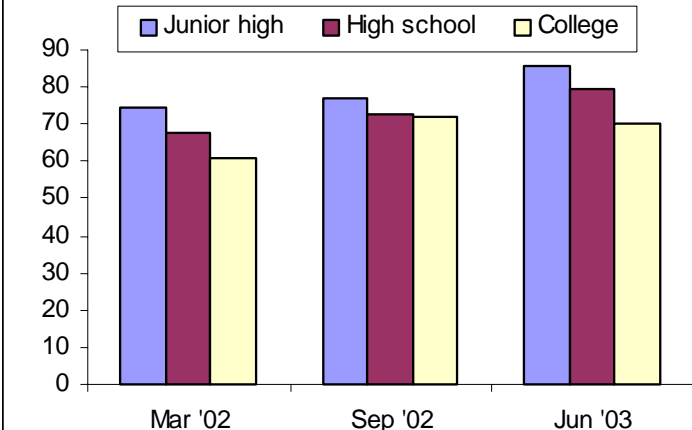

Korean mobile market share, by number of handsets, Sept 2003

Wireless Internet usage

- **Students have the highest wireless Internet usage**
- **Nearly 90% of junior high students with mobile phones use the mobile Internet**
- **The new generation will grow up with mobile Internet experience**

Korean wireless internet usage, percentage of total mobile subscribers, by occupation

% of Korean student mobile subscribers using the mobile Internet, by grade level

Mobile entertainment

- Mobile games
- Karaoke
- Watching video