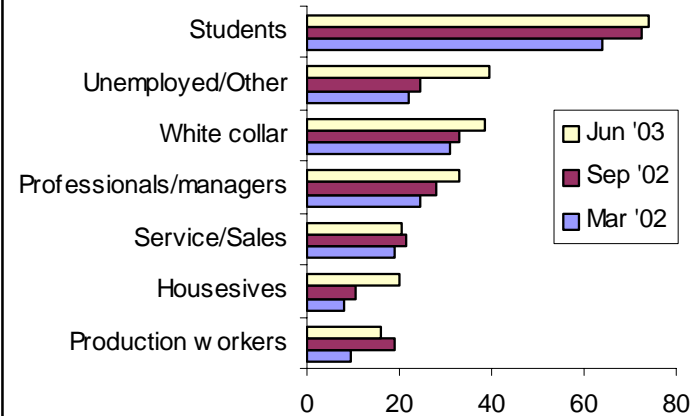

Wireless Internet usage

- **Students have the highest wireless Internet usage**
- **Nearly 90% of junior high students with mobile phones use the mobile Internet**
- **The new generation will grow up with mobile Internet experience**

Korean wireless internet usage, percentage of total mobile subscribers, by occupation