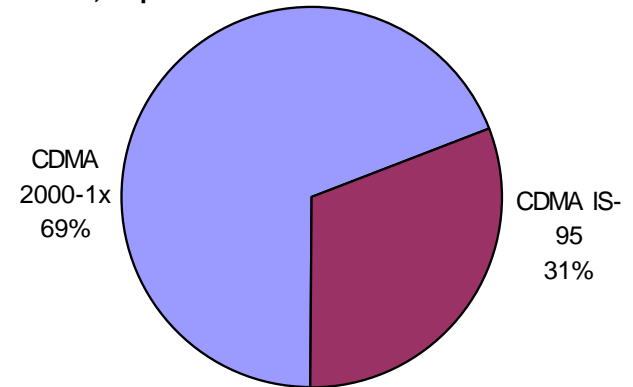

Republic of Korea Case Study

Taylor Reynolds
Jeong Jin-Kyu
ITU Strategy and Policy Unit

Shaping the Mobile Information
Society

Seoul, Rep. of Korea
4 March 2004

Korea's portable Internet

Korea at a glance

Republic of Korea	
Geography	
Coordinates	37 00 N, 127 30 E
Area	98'480 sq km
Density (inhab per km2)	490
Terrain	Hills, mountains, wide costal plains
Population	
Total	48'289'037
Growth rate	0.66%
Life expectancy	
Women	79.3
Men	71.7
Median age	33.2
Economy (GDP, 2002)	
Total (PPP)	US\$ 941.5 billion
Per capita (PPP)	US\$ 19'600
Growth rate	6.3%
Language	
Official	Korean
Studied widely	English

Korea's Internet use

Broadband penetration, subs per 100 inhabitants, by technology, 2002

Internet users per 100 inhabitants, top 10, 2002

Korean wireless Internet users, as a percentage of mobile subscribers

Korea and CDMA

- **Qualcomm and ETRI worked together to commercialize CDMA service**
- **Nearly 70% of Korean handsets are considered IMT-2000 (3G)**
- **SK Telecom is the dominant mobile provider**

Korean mobile technology breakdown, by type of handset, Sept 2003

Korean mobile market share, by number of handsets, Sept 2003

Wireless Internet usage

- **Students have the highest wireless Internet usage**
- **Nearly 90% of junior high students with mobile phones use the mobile Internet**
- **The new generation will grow up with mobile Internet experience**