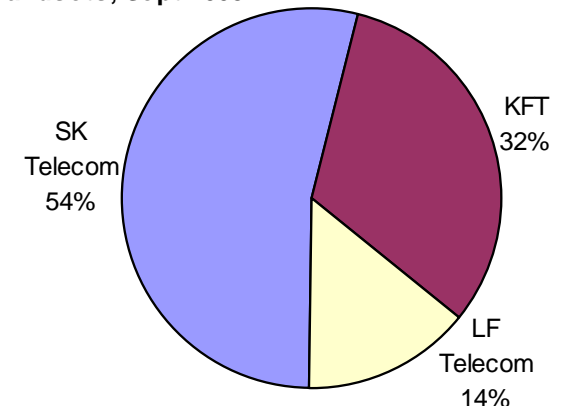

Republic of Korea Case Study

Taylor Reynolds
Jeong Jin-Kyu
ITU Strategy and Policy Unit

Shaping the Mobile Information
Society

Seoul, Rep. of Korea
4 March 2004

Korea's portable Internet

Korea at a glance

Republic of Korea	
Geography	
Coordinates	37 00 N, 127 30 E
Area	98'480 sq km
Density (inhab per km2)	490
Terrain	Hills, mountains, wide costal plains
Population	
Total	48'289'037
Growth rate	0.66%
Life expectancy	
Women	79.3
Men	71.7
Median age	33.2
Economy (GDP, 2002)	
Total (PPP)	US\$ 941.5 billion
Per capita (PPP)	US\$ 19'600
Growth rate	6.3%
Language	
Official	Korean
Studied widely	English

Korea's Internet use

Broadband penetration, subs per 100 inhabitants, by technology, 2002

Internet users per 100 inhabitants, top 10, 2002

Korean wireless Internet users, as a percentage of mobile subscribers

Korea and CDMA

- **Qualcomm and ETRI worked together to commercialize CDMA service**
- **Nearly 70% of Korean handsets are considered IMT-2000 (3G)**
- **SK Telecom is the dominant mobile provider**

Korean mobile technology breakdown, by type of handset, Sept 2003

Korean mobile market share, by number of handsets, Sept 2003

Wireless Internet usage

- **Students have the highest wireless Internet usage**
- **Nearly 90% of junior high students with mobile phones use the mobile Internet**
- **The new generation will grow up with mobile Internet experience**