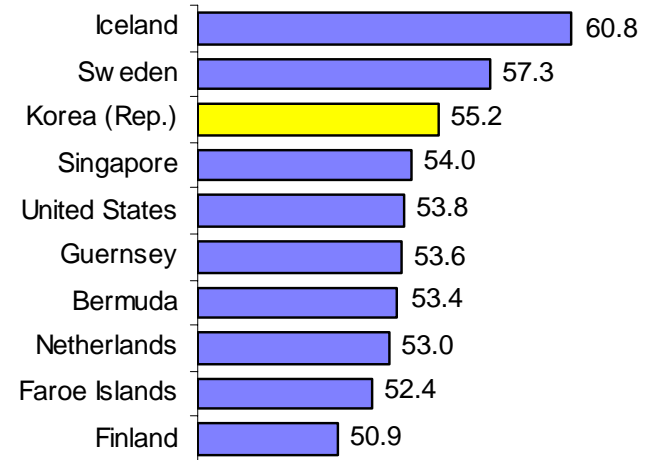

Republic of Korea Case Study

Taylor Reynolds
Jeong Jin-Kyu
ITU Strategy and Policy Unit

Shaping the Mobile Information
Society

Seoul, Rep. of Korea
4 March 2004

Korea's portable Internet

Korea at a glance

Republic of Korea	
Geography	
Coordinates	37 00 N, 127 30 E
Area	98'480 sq km
Density (inhab per km2)	490
Terrain	Hills, mountains, wide costal plains
Population	
Total	48'289'037
Growth rate	0.66%
Life expectancy	
Women	79.3
Men	71.7
Median age	33.2
Economy (GDP, 2002)	
Total (PPP)	US\$ 941.5 billion
Per capita (PPP)	US\$ 19'600
Growth rate	6.3%
Language	
Official	Korean
Studied widely	English

Korea's Internet use

Broadband penetration, subs per 100 inhabitants, by technology, 2002

Internet users per 100 inhabitants, top 10, 2002

Korean wireless Internet users, as a percentage of mobile subscribers