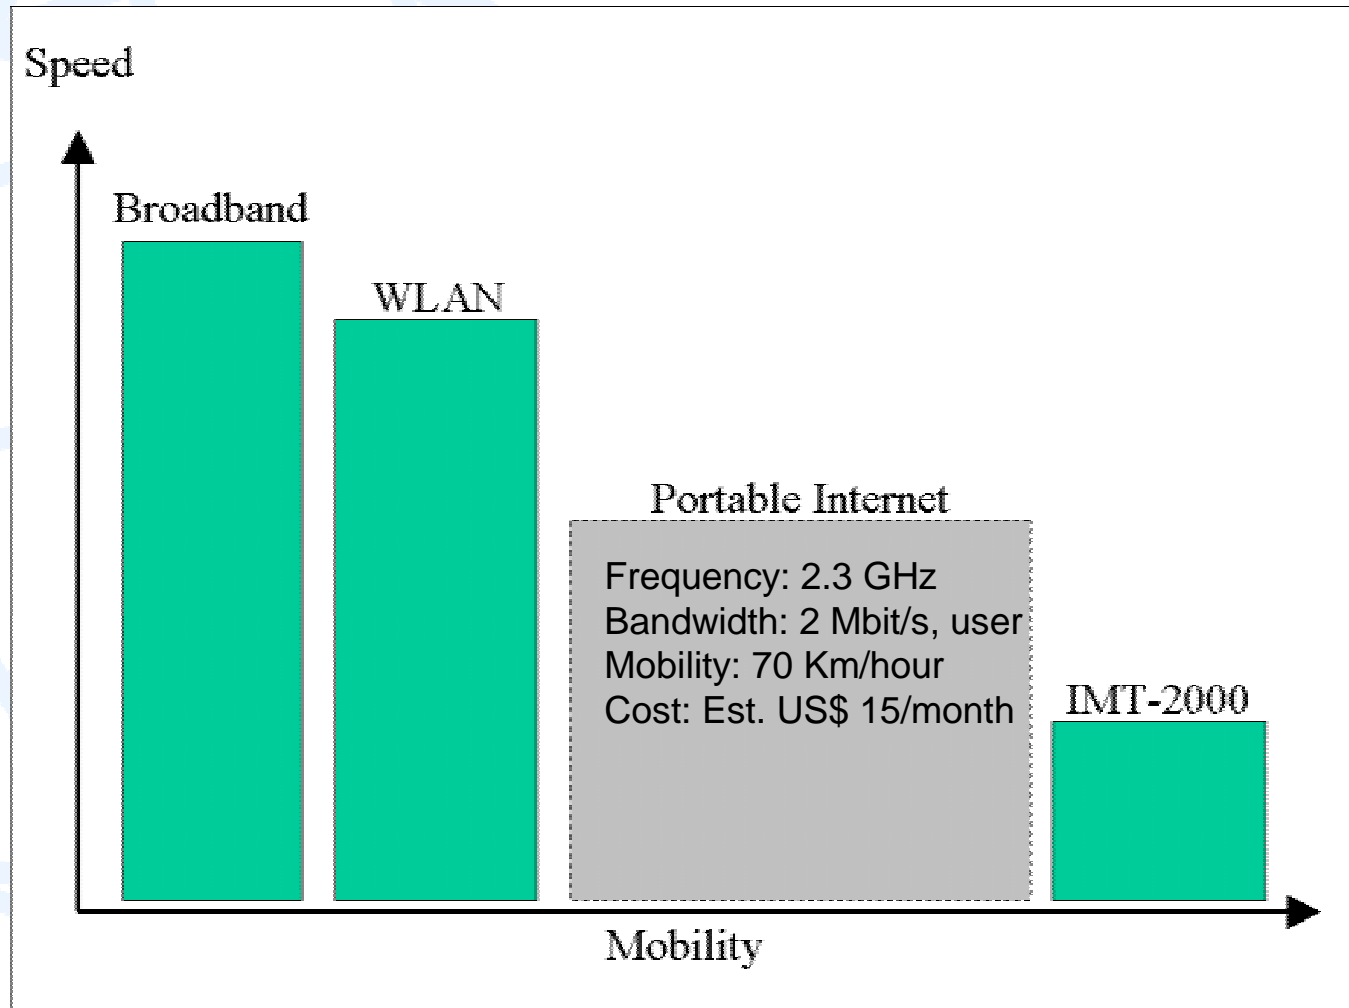

Republic of Korea Case Study

Taylor Reynolds
Jeong Jin-Kyu
ITU Strategy and Policy Unit

Shaping the Mobile Information
Society

Seoul, Rep. of Korea
4 March 2004

Korea's portable Internet

Korea at a glance

Republic of Korea	
Geography	
Coordinates	37 00 N, 127 30 E
Area	98'480 sq km
Density (inhab per km2)	490
Terrain	Hills, mountains, wide costal plains
Population	
Total	48'289'037
Growth rate	0.66%
Life expectancy	
Women	79.3
Men	71.7
Median age	33.2
Economy (GDP, 2002)	
Total (PPP)	US\$ 941.5 billion
Per capita (PPP)	US\$ 19'600
Growth rate	6.3%
Language	
Official	Korean
Studied widely	English