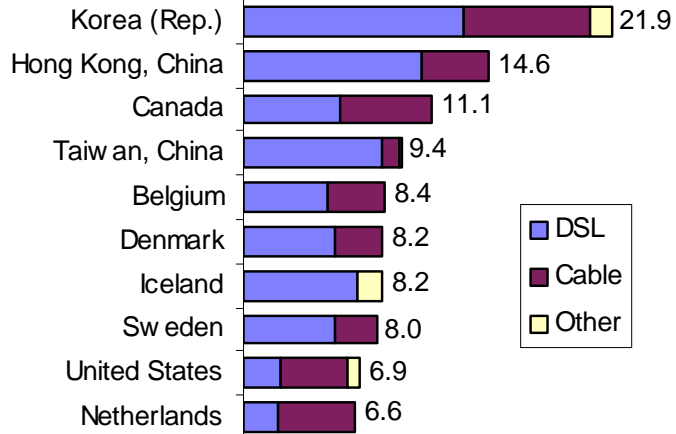

Republic of Korea Case Study

Taylor Reynolds
Jeong Jin-Kyu
ITU Strategy and Policy Unit

Shaping the Mobile Information
Society

Seoul, Rep. of Korea
4 March 2004

Korea's portable Internet

Korea at a glance

Republic of Korea	
Geography	
Coordinates	37 00 N, 127 30 E
Area	98'480 sq km
Density (inhab per km2)	490
Terrain	Hills, mountains, wide costal plains
Population	
Total	48'289'037
Growth rate	0.66%
Life expectancy	
Women	79.3
Men	71.7
Median age	33.2
Economy (GDP, 2002)	
Total (PPP)	US\$ 941.5 billion
Per capita (PPP)	US\$ 19'600
Growth rate	6.3%
Language	
Official	Korean
Studied widely	English

Korea's Internet use

Broadband penetration, subs per 100 inhabitants, by technology, 2002

Internet users per 100 inhabitants, top 10, 2002

Korean wireless Internet users, as a percentage of mobile subscribers