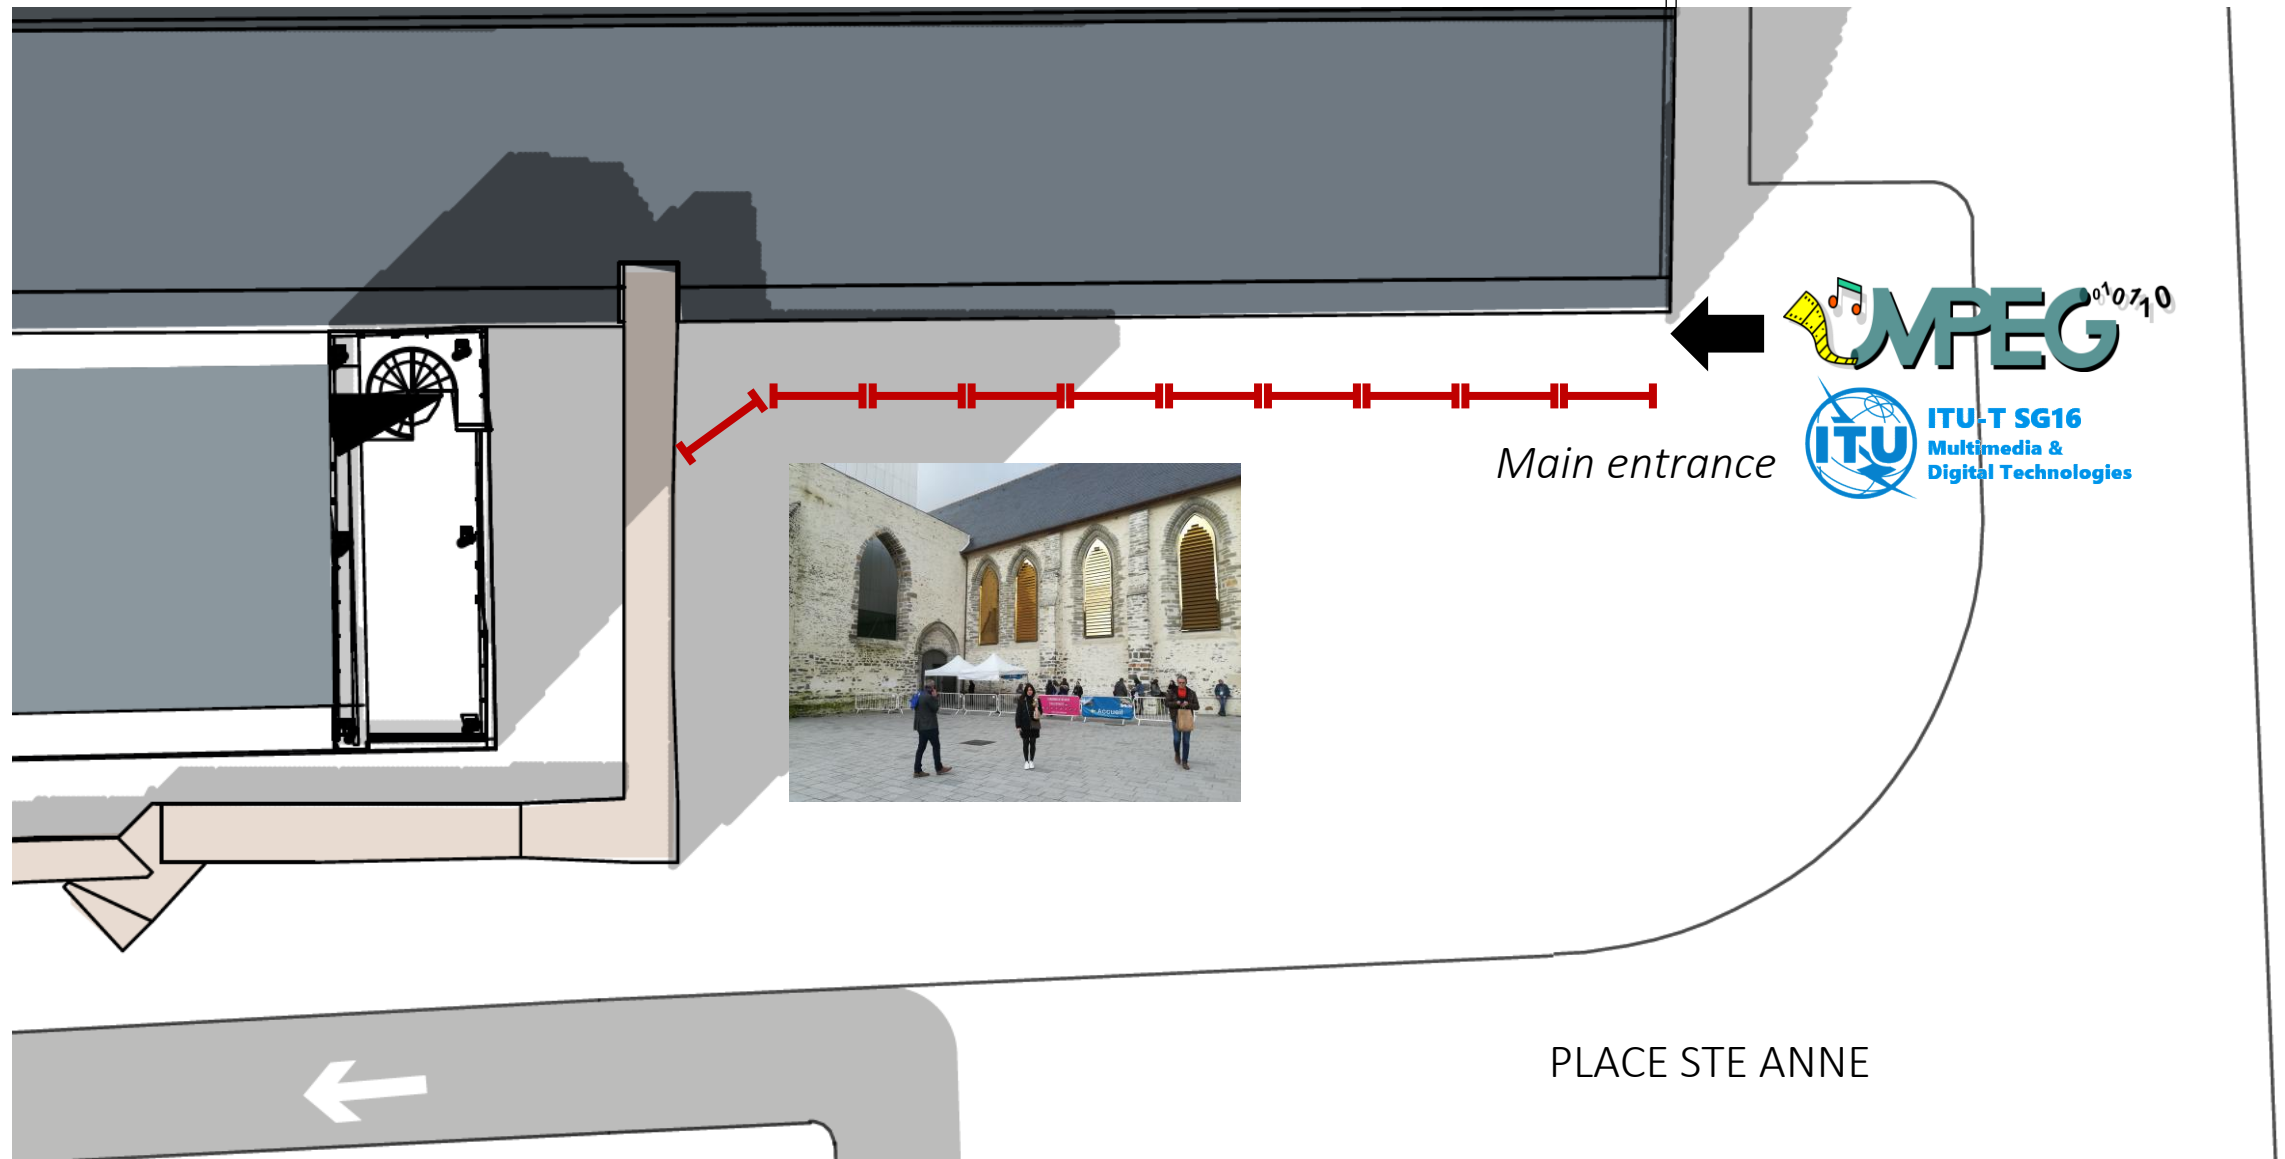

ACCUEIL

STE ANNE

PROJET
IMPLANTATION

CONFERENCE SG16/MPEG

From 15th to the 21th of april 2024

ENTRANCE & EXIT TO CONFERENCE SG16/MPEG :

From Monday 15th to Sunday 21th of april 2024

- Address : Rue de Saint-Malo 35000 Rennes
- Follow the MPEG signage to the second entrance of the venue
- Dedicated entrance for SG16 & MPEG attendees

ENTRANCE
EXIT

RUE
DE SAINT-MALO

LE
COUVENT
DES
JACOBIENS
CENTRE
DES CONGRÈS
DE RENNES
MÉTROPOLE

ACCUEIL
STE ANNE

PROJET
IMPLANTATION

CONFERENCE SG16/MPEG
From 22th to the 26th of april 2024

ENTRANCE & EXIT TO CONFERENCE SG16/MPEG :

From Monday 22th to Sunday 26th of april 2024

- Address : Place Saint-Anne 35000 Rennes
- Main entrance of the venue

RUE
DE SAINT-MALO

**LE
COUVENT
DES
JACOBINS**
CENTRE
DES CONGRÈS
DE RENNES
MÉTROPOLE

~~Week 1~~