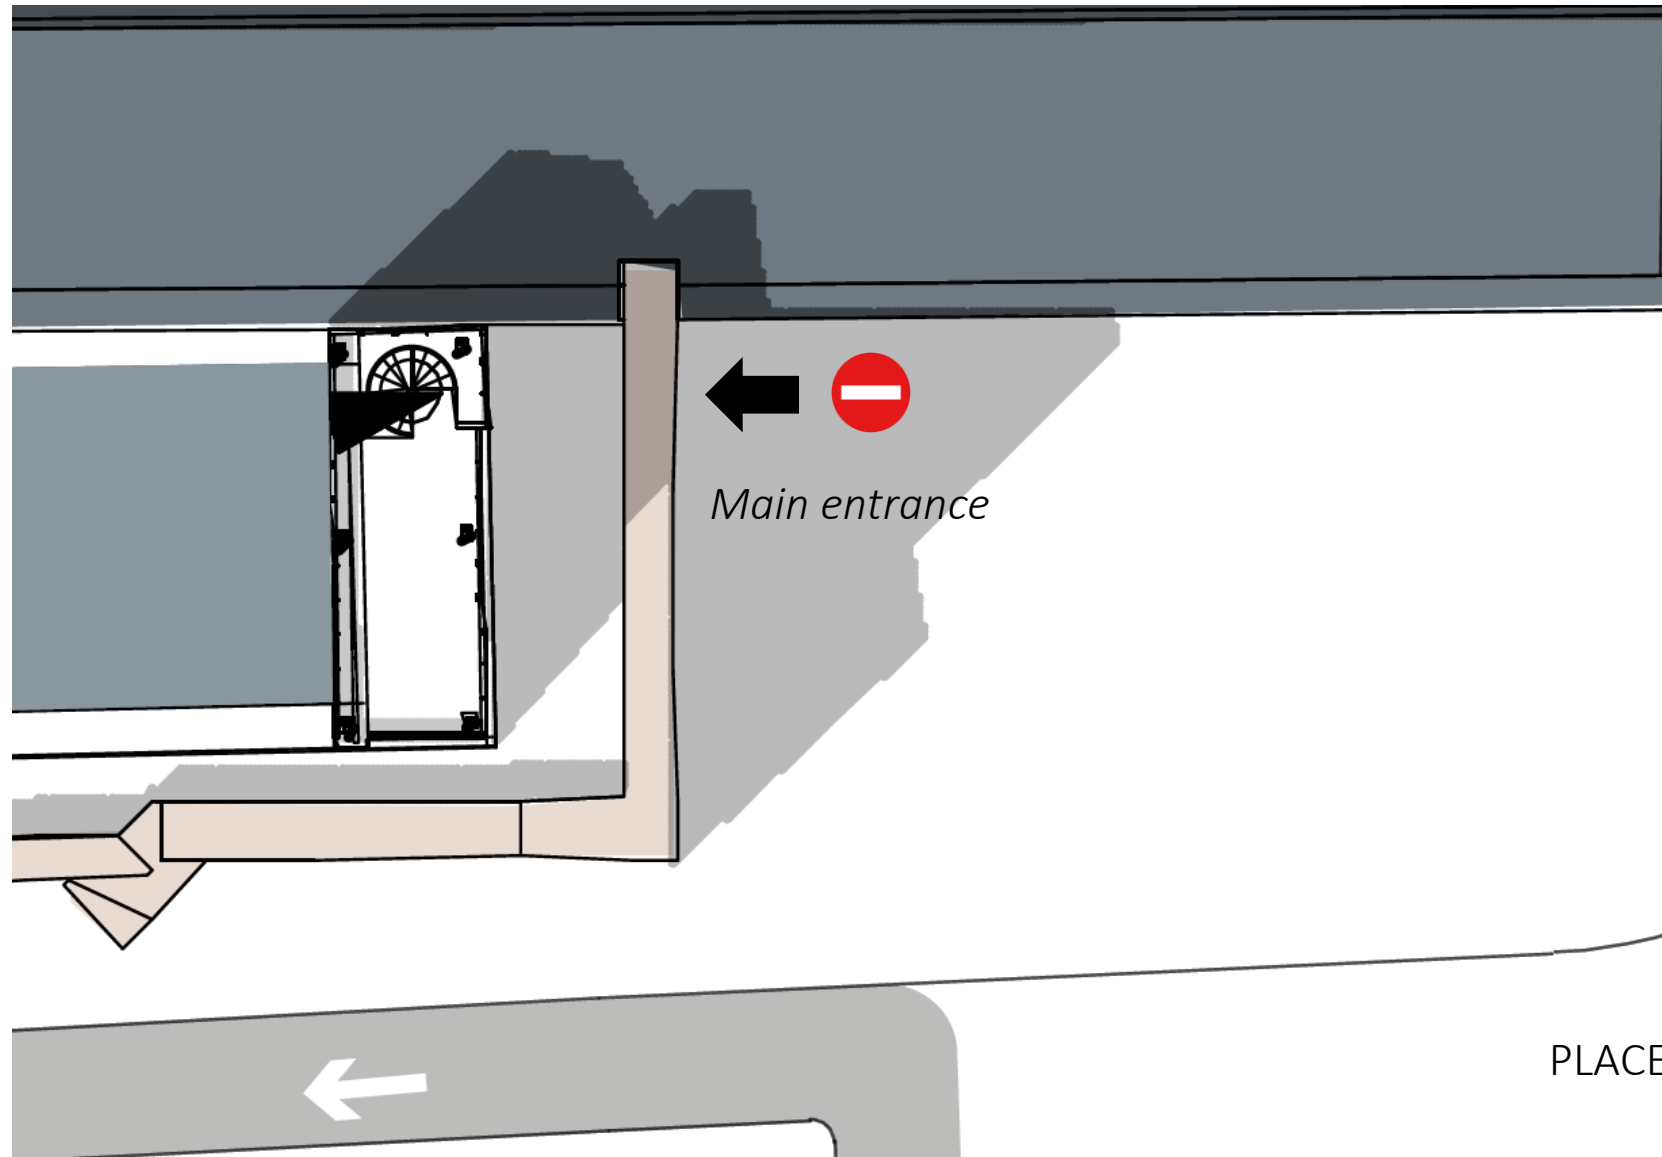

ACCUEIL

STE ANNE

PROJET
IMPLANTATION

CONFERENCE SG16/MPEG

From 15th to the 21th of april 2024

ENTRANCE & EXIT TO CONFERENCE SG16/MPEG :

From Monday 15th to Sunday 21th of april 2024

- Address : Rue de Saint-Malo 35000 Rennes
- Follow the MPEG signage to the second entrance of the venue
- Dedicated entrance for SG16 & MPEG attendees

ENTRANCE
EXIT

RUE
DE SAINT-MALO

LE
COUVENT
DES
JACOBIENS
CENTRE
DES CONGRÈS
DE RENNES
MÉTROPOLE

ACCUEIL
STE ANNE

PROJET
IMPLANTATION

CONFERENCE SG16/MPEG
From 22th to the 26th of april 2024

ENTRANCE & EXIT TO CONFERENCE SG16/MPEG :