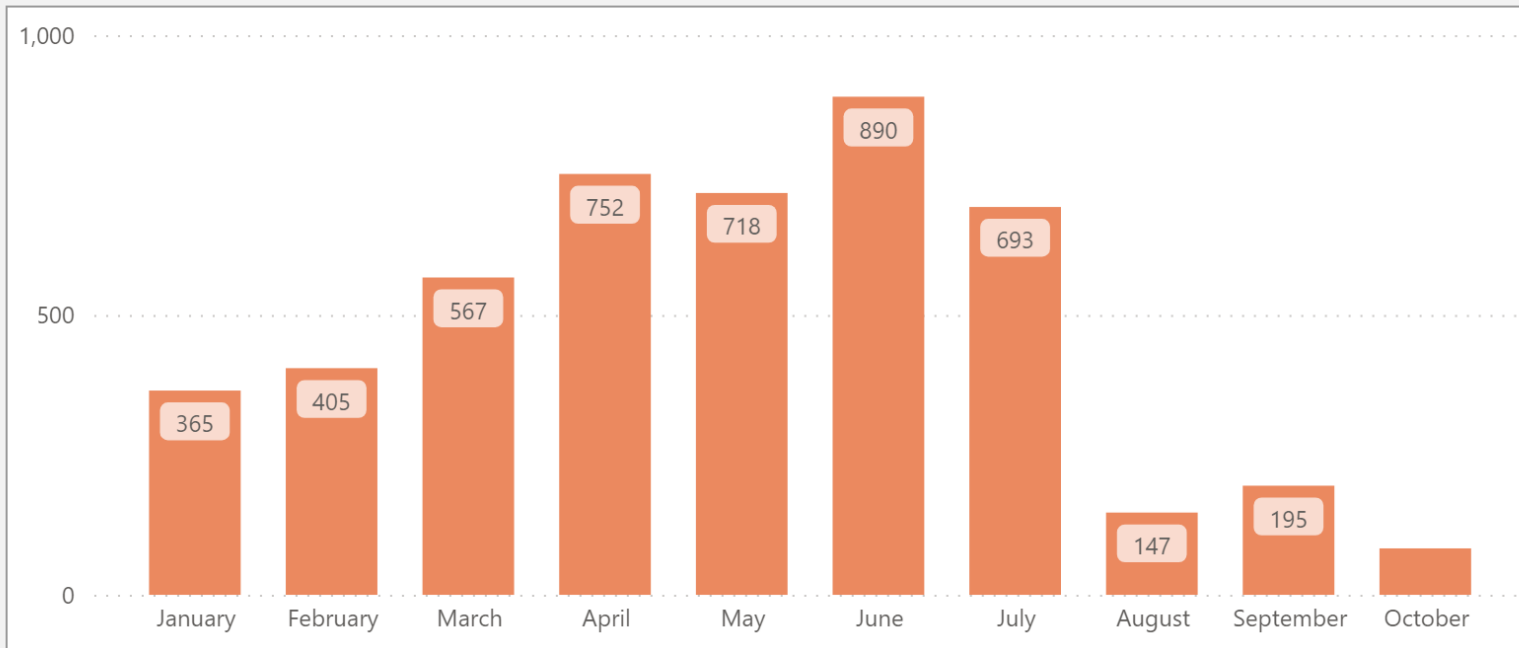

Participants

Participants are counted only once, regardless of the number of sessions they opened, also ITU Admin is not included

MyMeetings (BBB)

41.91K Total participants	1749 Total sessions	324K Total minutes sessions	84 Total events
-------------------------------------	-------------------------------	---------------------------------------	---------------------------

Select a year

- 2019
- 2020**
- 2021

Participants per month

Sessions type

TSB CRM: sessions associated with CRM events, registered delegates only

Delegates with invitation: sessions for delegates with invitation only

Delegates public: sessions open to everyone

For more detailed data, access this report:

[REMOTE-PARTICIPATION-BBB](#)

Zoom

Select a year

- 2019
- 2020
- 2021

31.01K Total participant	3303 Total sessions	301K Total minutes sessions
------------------------------------	-------------------------------	---------------------------------------

Participants per month

Sessions organizers

GoToMeeting

4815 Remote participants	246 Total sessions
------------------------------------	------------------------------

Select a year

- 2018
- 2019
- 2020**

Participants per month