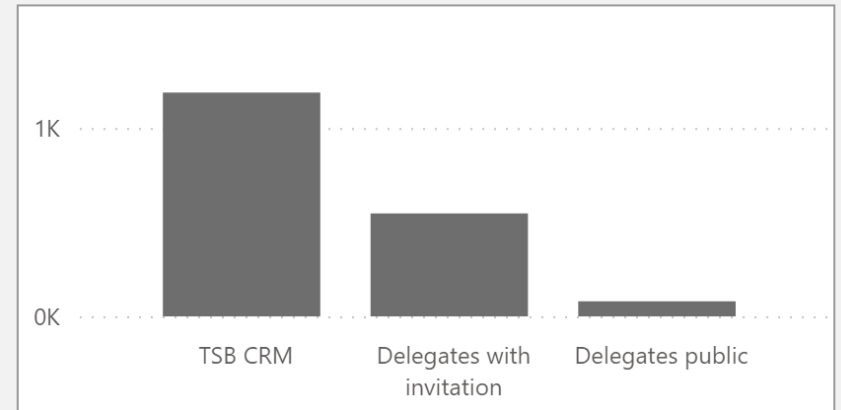

Total MyMeetings

41.91K

Participants

Total Zoom

31.01K

Participants

Total GoToMeeting

4815

Participants

Participants are counted only once, regardless of the number of sessions they opened, also ITU Admin is not included

MyMeetings (BBB)

41.91K Total participants	1749 Total sessions	324K Total minutes sessions	84 Total events
-------------------------------------	-------------------------------	---------------------------------------	---------------------------

Select a year

- 2019
- 2020**
- 2021

Participants per month

Sessions type

TSB CRM: sessions associated with CRM events, registered delegates only

Delegates with invitation: sessions for delegates with invitation only