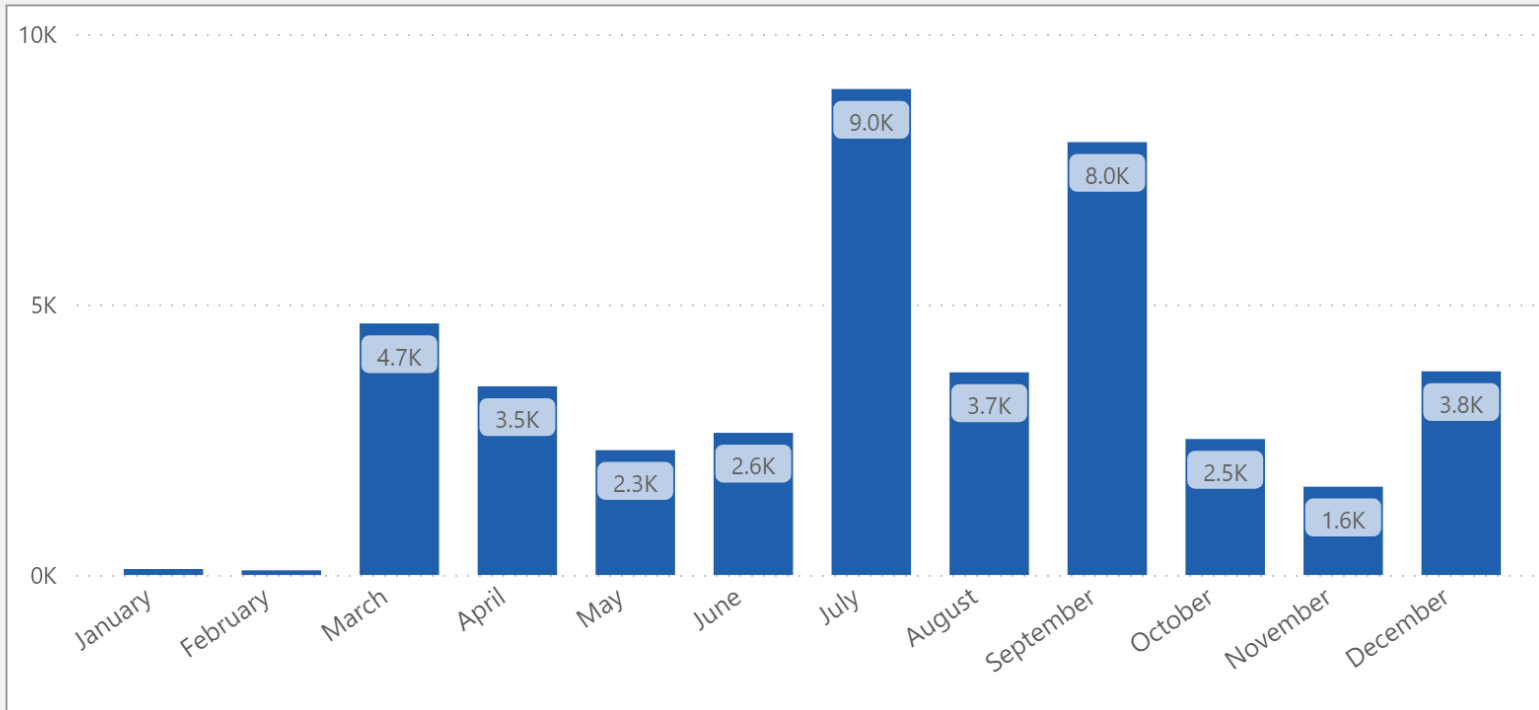

Total MyMeetings

41.91K

Participants

Total Zoom

31.01K

Participants

Total GoToMeeting

4815

Participants

Participants are counted only once, regardless of the number of sessions they opened, also ITU Admin is not included

MyMeetings (BBB)

41.91K Total participants	1749 Total sessions	324K Total minutes sessions	84 Total events
-------------------------------------	-------------------------------	---------------------------------------	---------------------------

Select a year

- 2019
- 2020**
- 2021

Participants per month

Sessions type

TSB CRM: sessions associated with CRM events, registered delegates only

Delegates with invitation: sessions for delegates with invitation only

Delegates public: sessions open to everyone

For more detailed data, access this report:

[REMOTE-PARTICIPATION-BBB](#)

Zoom

Select a year

- 2019
- 2020
- 2021

31.01K Total participant	3303 Total sessions	301K Total minutes sessions
------------------------------------	-------------------------------	---------------------------------------