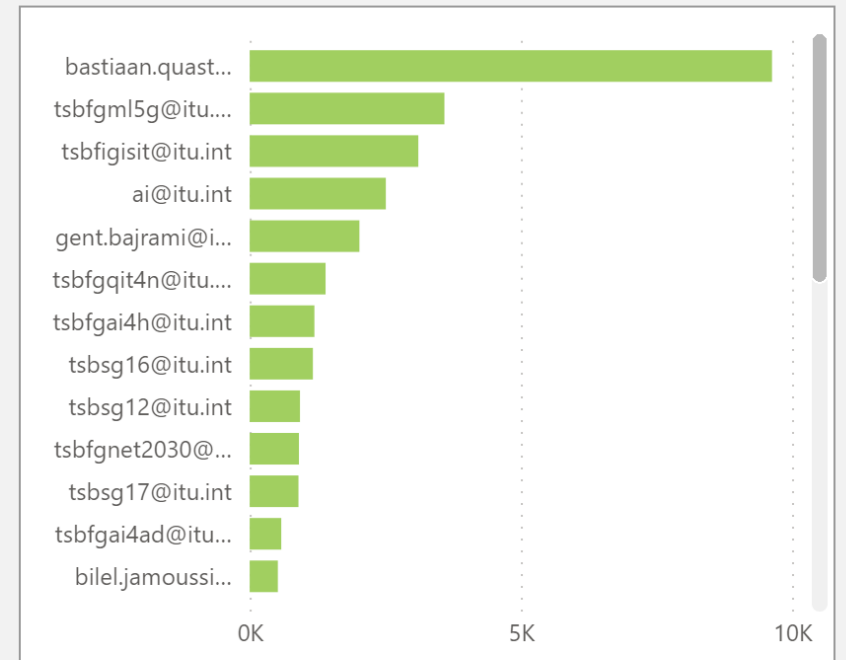

Select a year

- 2019
- 2020**
- 2021

Participants per month

Sessions type

TSB CRM: sessions associated with CRM events, registered delegates only

Delegates with invitation: sessions for delegates with invitation only

Delegates public: sessions open to everyone

For more detailed data, access this report:

[REMOTE-PARTICIPATION-BBB](#)

Zoom

Select a year

- 2019
- 2020
- 2021

31.01K Total participant	3303 Total sessions	301K Total minutes sessions
------------------------------------	-------------------------------	---------------------------------------

Participants per month

Sessions organizers

GoToMeeting

4815 Remote participants	246 Total sessions
------------------------------------	------------------------------

Select a year

- 2018
- 2019
- 2020**

Participants per month