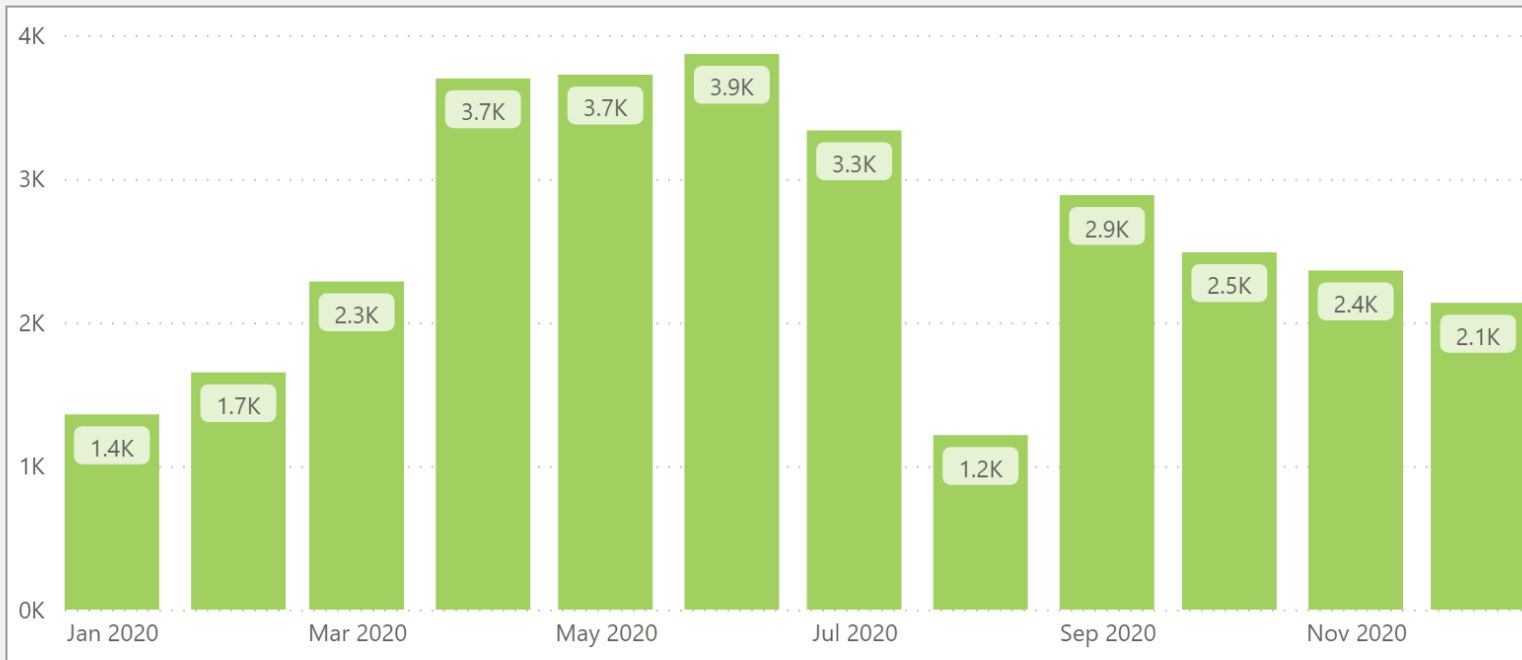

Participants

Participants are counted only once, regardless of the number of sessions they opened, also ITU Admin is not included

MyMeetings (BBB)

41.91K Total participants	1749 Total sessions	324K Total minutes sessions	84 Total events
-------------------------------------	-------------------------------	---------------------------------------	---------------------------

Select a year

- 2019
- 2020**
- 2021

Participants per month

Sessions type

TSB CRM: sessions associated with CRM events, registered delegates only

Delegates with invitation: sessions for delegates with invitation only

Delegates public: sessions open to everyone

For more detailed data, access this report:

[REMOTE-PARTICIPATION-BBB](#)

Zoom

Select a year

- 2019
- 2020
- 2021

31.01K Total participant	3303 Total sessions	301K Total minutes sessions
------------------------------------	-------------------------------	---------------------------------------

Participants per month

Sessions organizers

GoToMeeting

4815 Remote participants	246 Total sessions
------------------------------------	------------------------------

Select a year

- 2018
- 2019
- 2020**

Participants per month