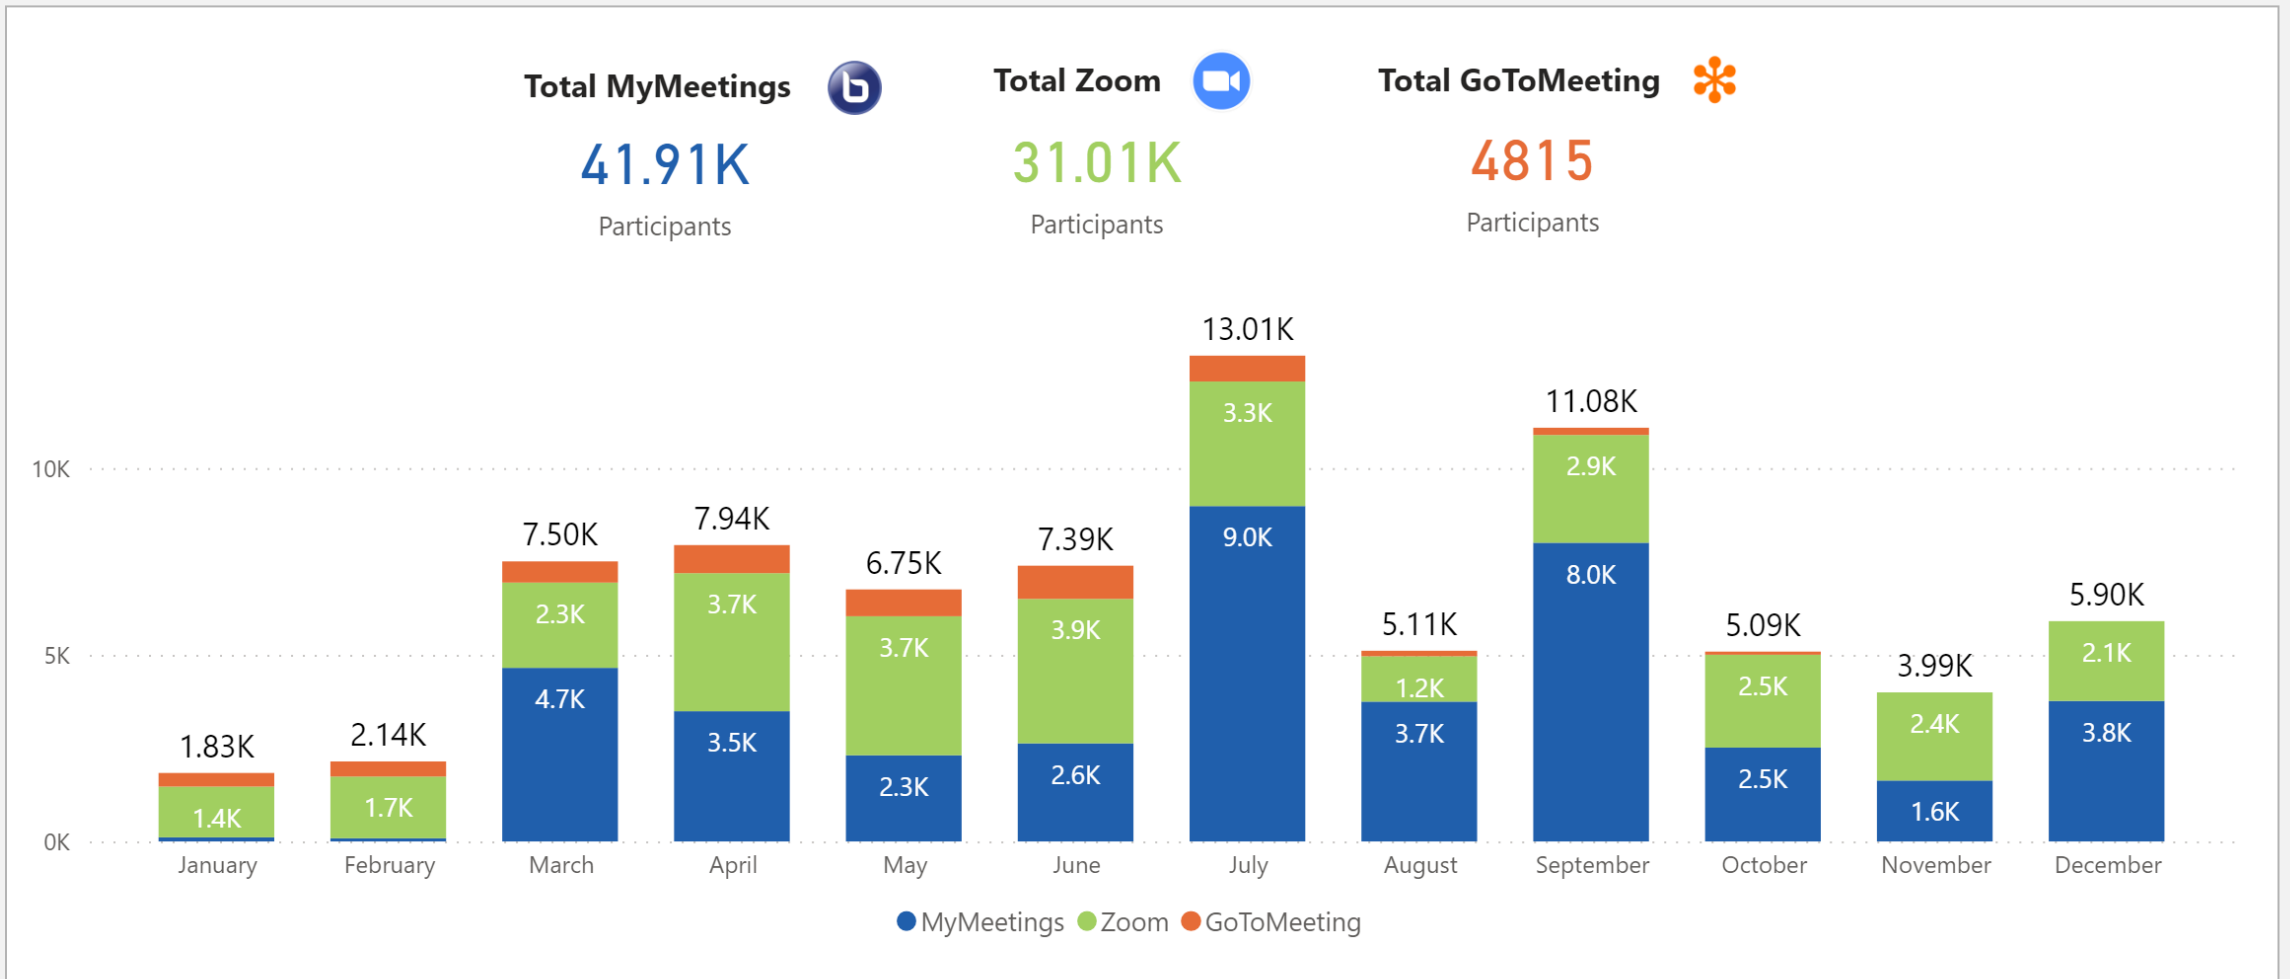

Total MyMeetings

41.91K

Participants

Total Zoom

31.01K

Participants

Total GoToMeeting

4815

Participants

Participants are counted only once, regardless of the number of sessions they opened, also ITU Admin is not included

MyMeetings (BBB)

41.91K Total participants	1749 Total sessions	324K Total minutes sessions	84 Total events
-------------------------------------	-------------------------------	---------------------------------------	---------------------------

Select a year

- 2019
- 2020**
- 2021

Participants per month

Sessions type

TSB CRM: sessions associated with CRM events, registered delegates only

Delegates with invitation: sessions for delegates with invitation only

Delegates public: sessions open to everyone

For more detailed data, access this report:

[REMOTE-PARTICIPATION-BBB](#)

Zoom

Select a year

- 2019
- 2020
- 2021

31.01K Total participant	3303 Total sessions	301K Total minutes sessions
------------------------------------	-------------------------------	---------------------------------------