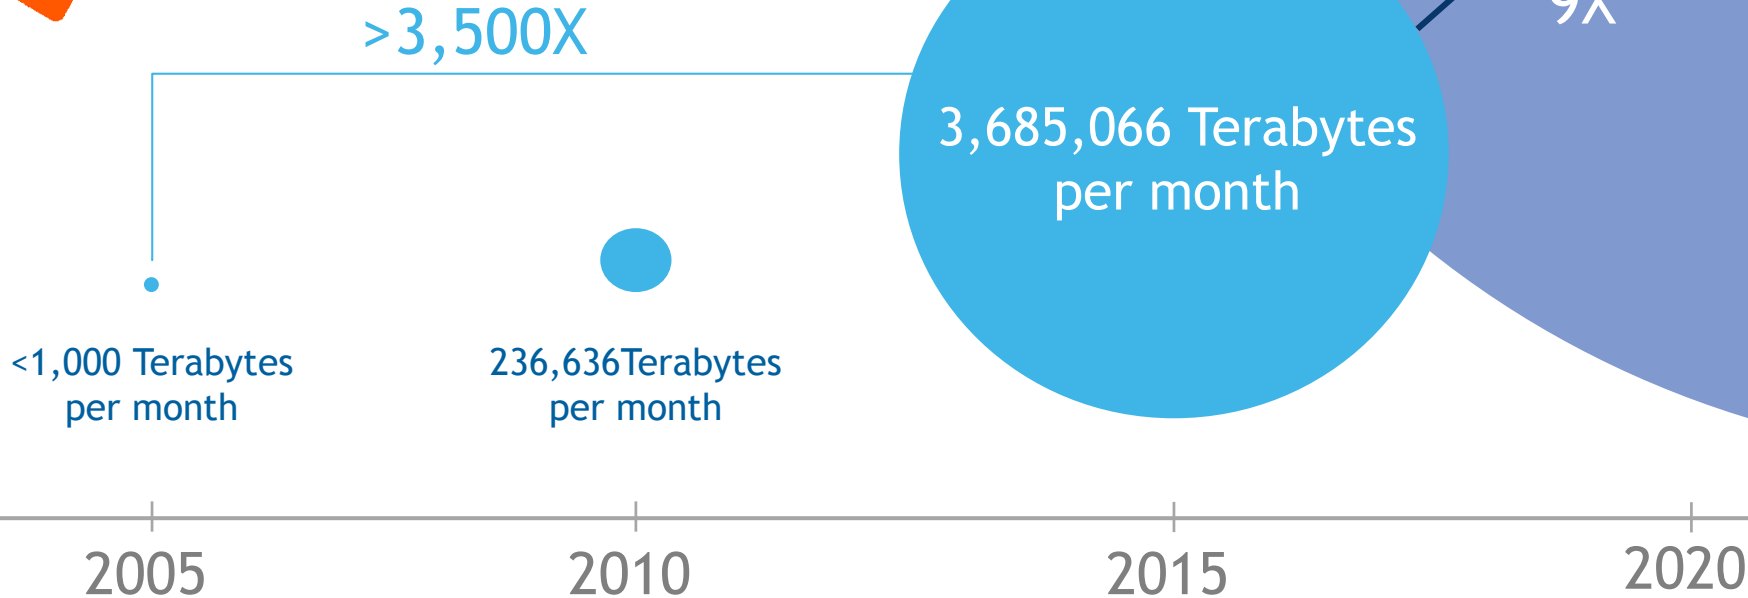

3.3
Billions

17.1
Billions

27.5
Mbps

73% of
Traffic

2021

4.6
Billions

27.1
Billions

53.0
Mbps

82% of
Traffic

Keeping up with the data traffic explosion

Más dispositivos, más video, mayor contenido

Tendencias de Video

Global Mobile Data Traffic (Millones TB/Month), 2014-2019

Source: Cisco VNI Report, 2015