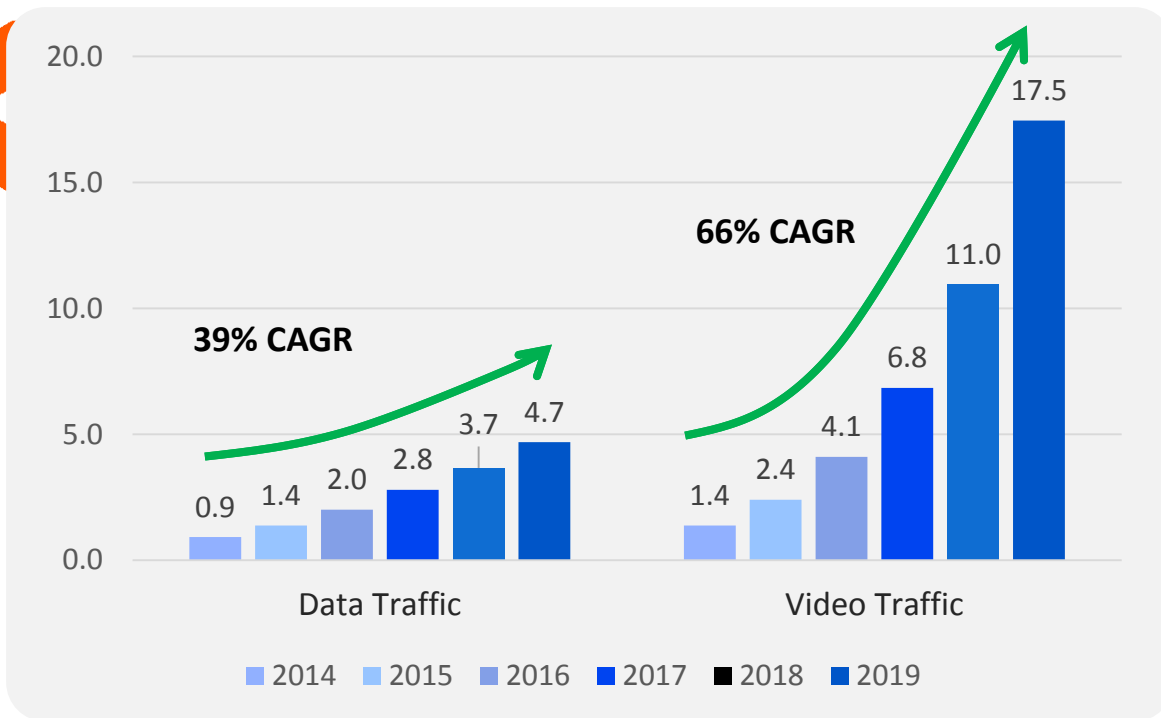

3.3
Billions

17.1
Billions

27.5
Mbps

73% of
Traffic

2021

4.6
Billions

27.1
Billions

53.0
Mbps

82% of
Traffic

Keeping up with the data traffic explosion

Más dispositivos, más video, mayor contenido

Tendencias de Video

Global Mobile Data Traffic (Millones TB/Month), 2014-2019

Source: Cisco VNI Report, 2015