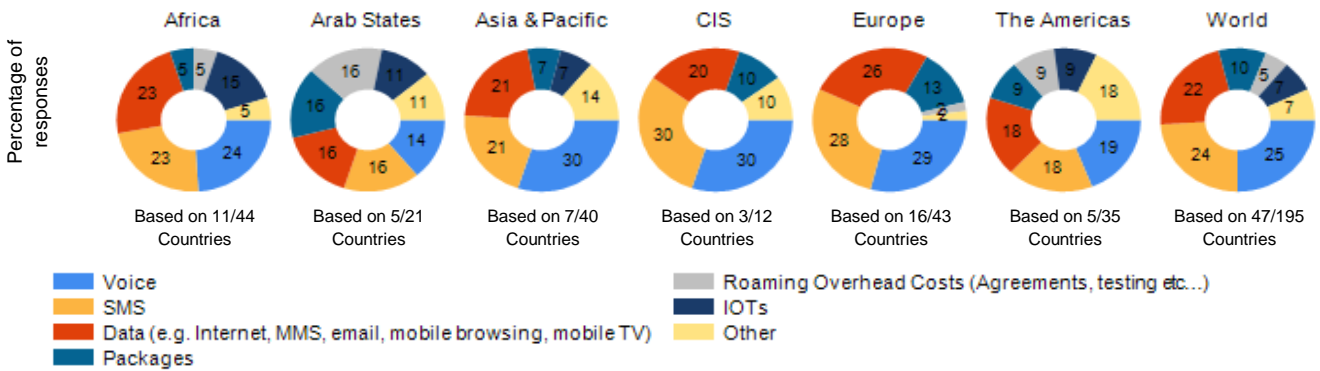

Is your National Regulatory Authority collecting WHOLESale tariff/rates data on IMR for the following services, 2016

Source: ITU Tariff Policies Database

ITU ICT-Eye: <http://www.itu.int/icteye>