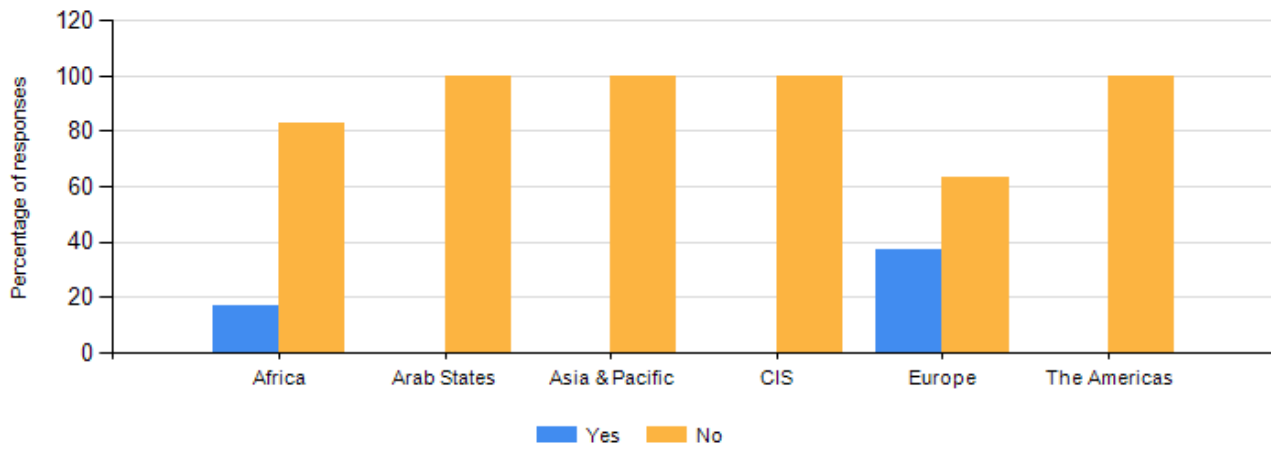

If yes, is this data publicly available on the website?, 2016

Source: ITU Tariff Policies Database

ITU ICT-Eye: <http://www.itu.int/icteye>