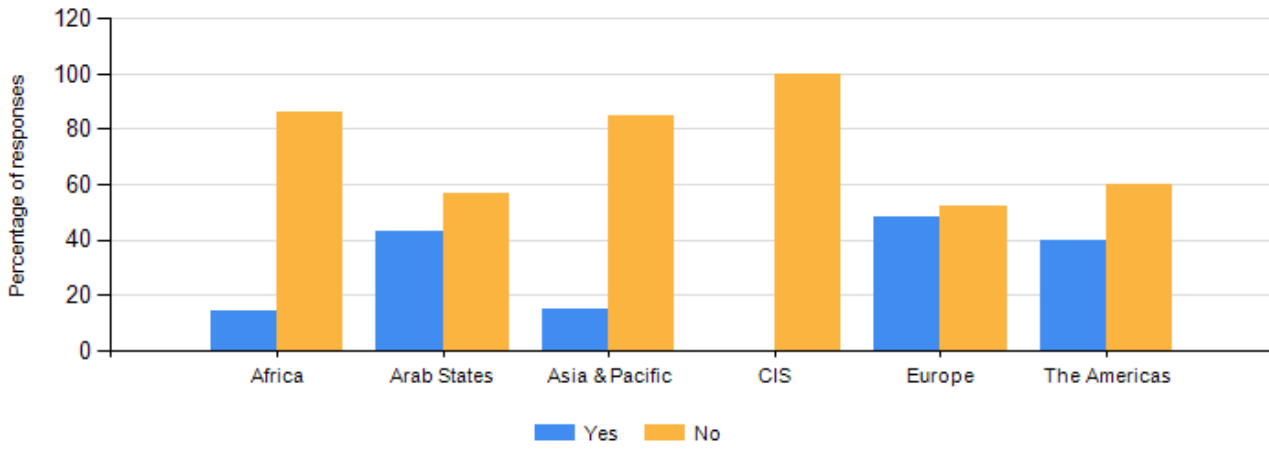

If yes, is this data publicly available on the website?, 2016

Source: ITU Tariff Policies Database

ITU ICT-Eye: <http://www.itu.int/icteye>