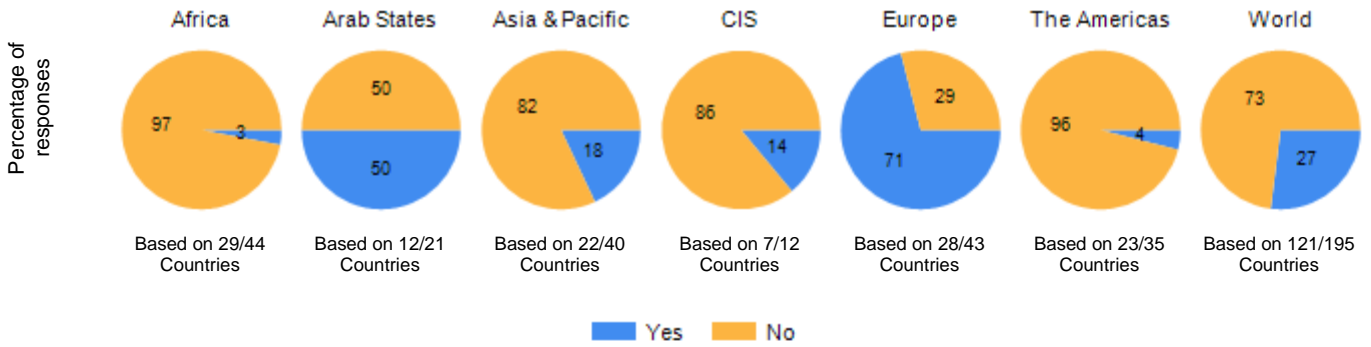

Are retail prices of IMR regulated in your country?, 2013

Source: ITU Tariff Policies Database

ITU ICT-Eye: <http://www.itu.int/icteye>