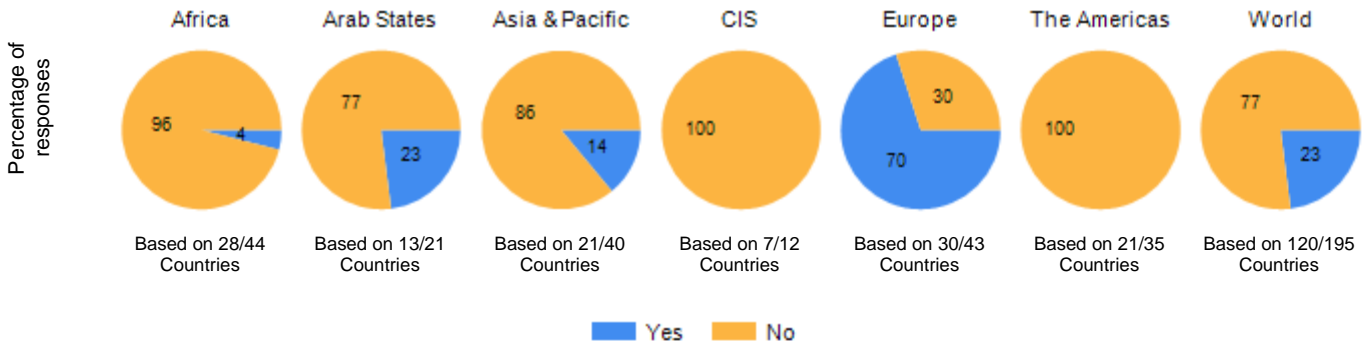

Is there regulation on the wholesale price of IMR in your country?, 2013

Source: ITU Tariff Policies Database

ITU ICT-Eye: <http://www.itu.int/icteye>