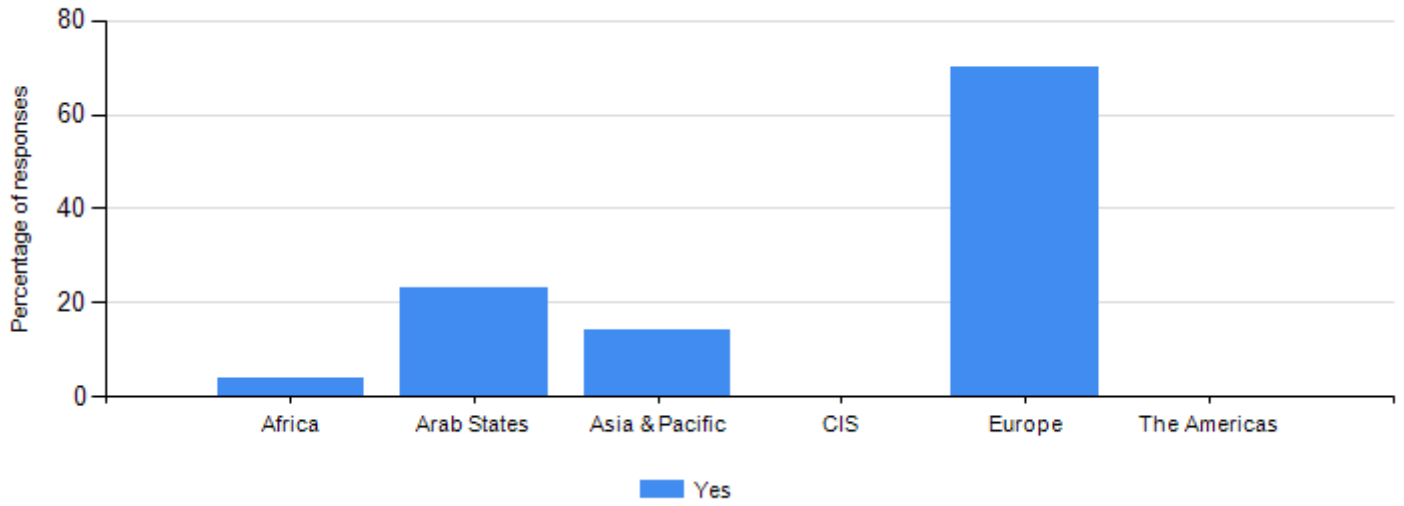

Is there regulation on the wholesale price of IMR in your country?, 2013

Source: ITU Tariff Policies Database

ITU ICT-Eye: <http://www.itu.int/icteye>