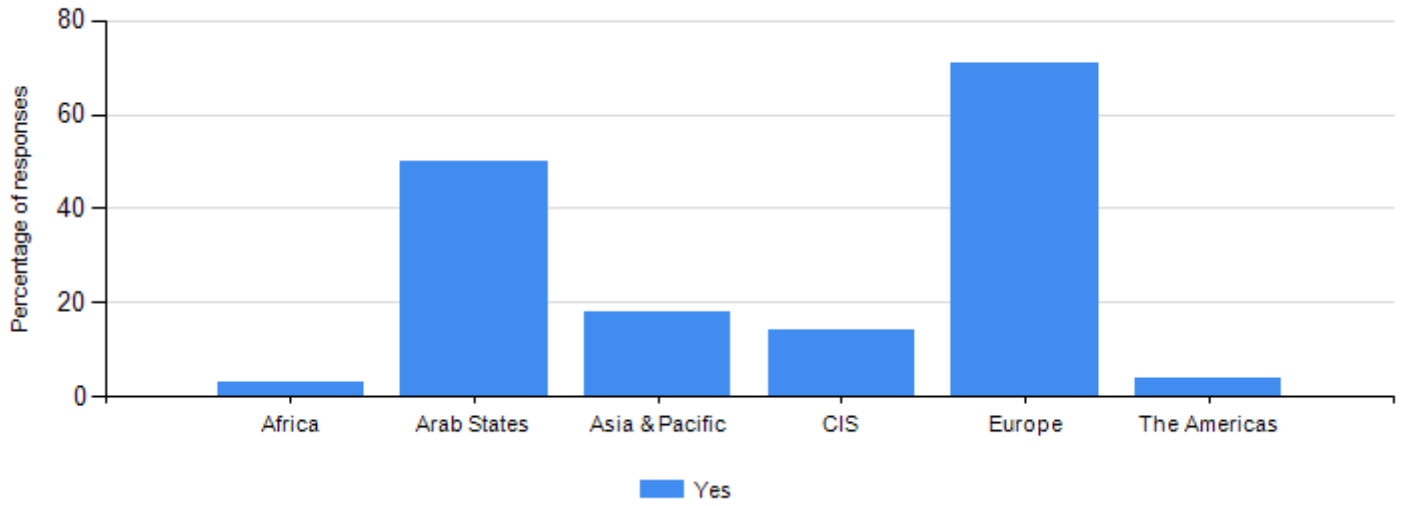

Are retail prices of IMR regulated in your country?, 2013

Source: ITU Tariff Policies Database

ITU ICT-Eye: <http://www.itu.int/icteye>