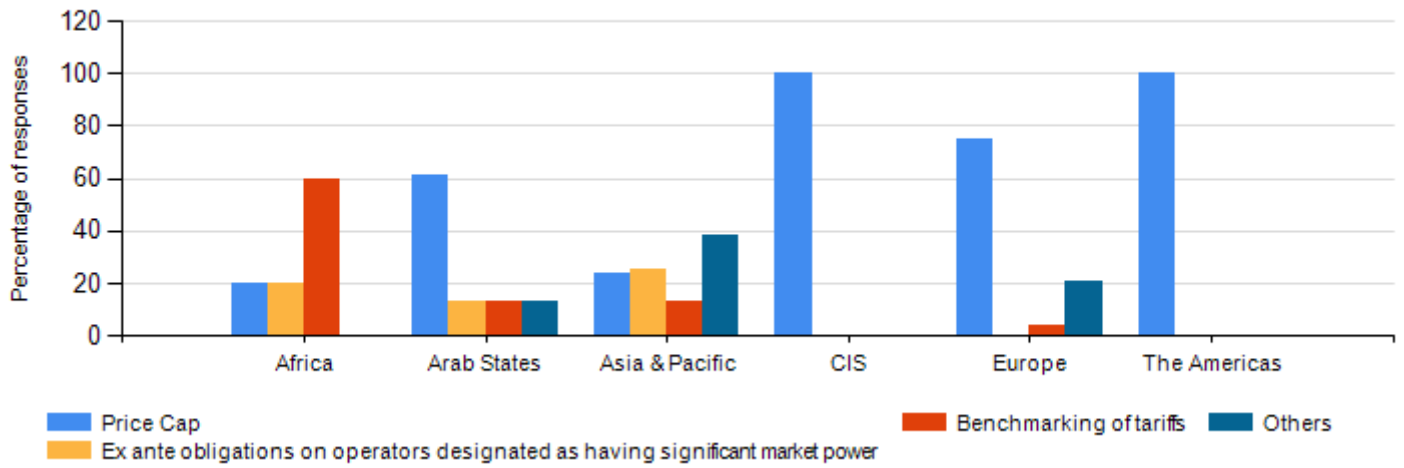

If yes, what kind of regulatory practice is applied?, 2013

Source: ITU Tariff Policies Database

ITU ICT-Eye: <http://www.itu.int/icteye>