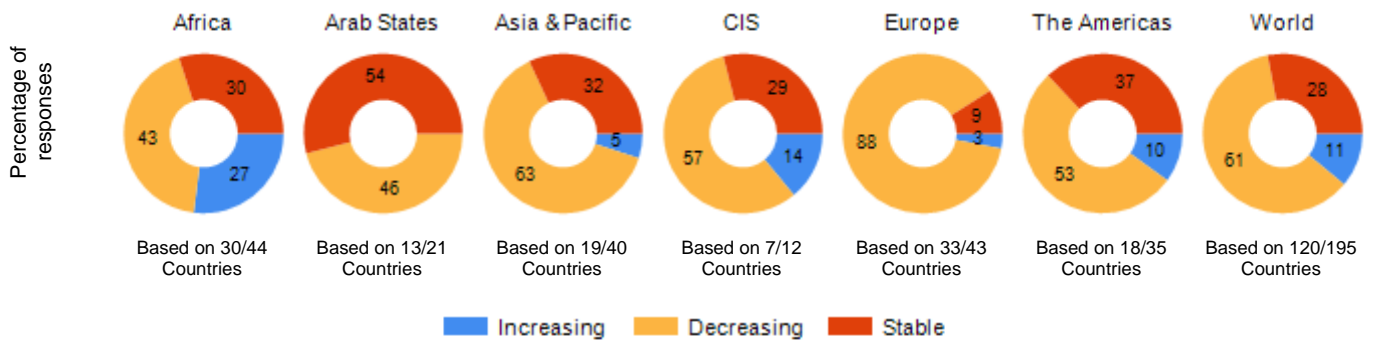

What is the general trend of the IMR RETAIL PRICE OF VOICE over the past three years in your country?, 2013

Source: ITU Tariff Policies Database

ITU ICT-Eye: <http://www.itu.int/icteye>