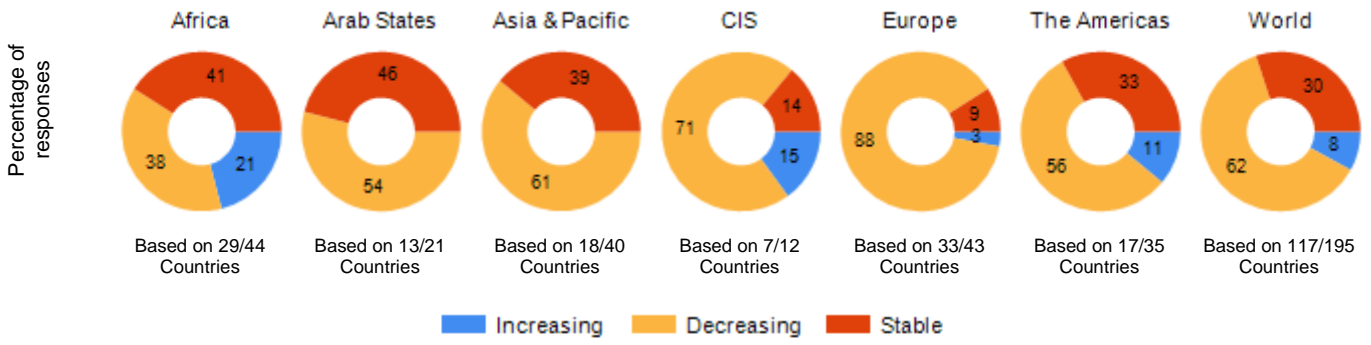

What is the general trend of the SMS IMR RETAIL PRICE over the past three years in your country?, 2013

Source: ITU Tariff Policies Database

ITU ICT-Eye: <http://www.itu.int/icteye>