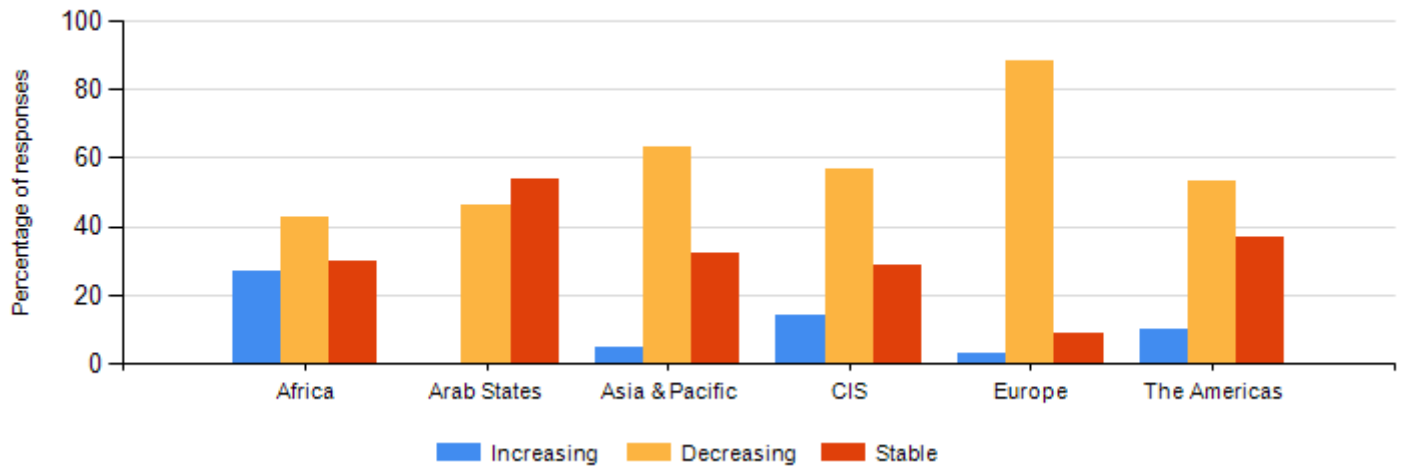

What is the general trend of the IMR RETAIL PRICE OF VOICE over the past three years in your country?, 2013

Source: ITU Tariff Policies Database

ITU ICT-Eye: <http://www.itu.int/icteye>