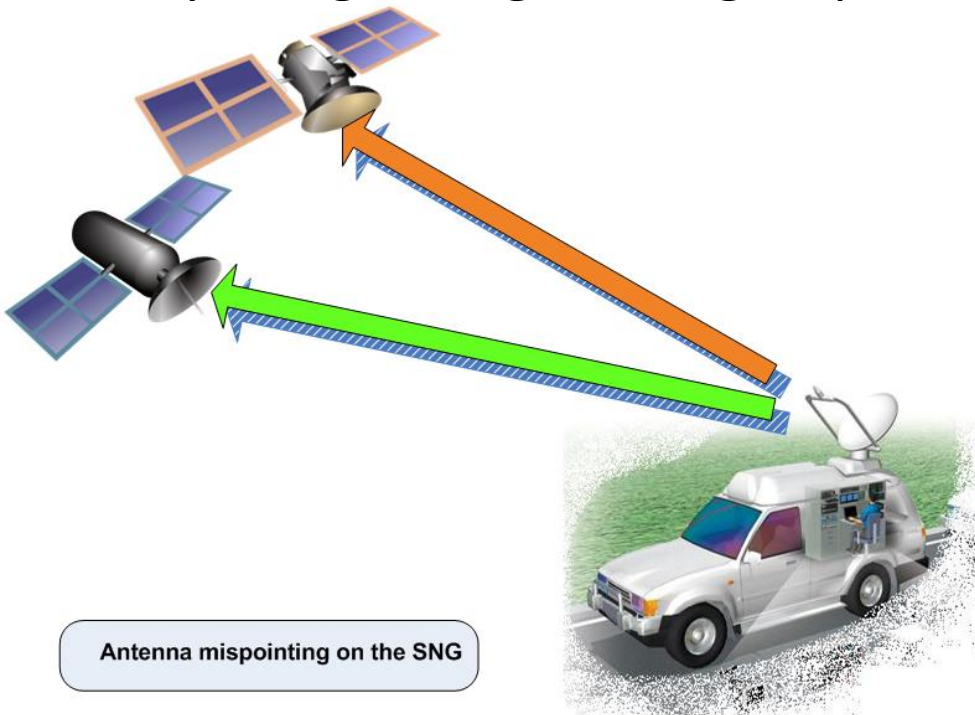

Al Jazeera Sports FIFA World Cup 2010

- Official press release : <http://www.integ-europe.com/news/al-jazeera-tv-resolves-interference-issue-during-fifa-world-cup>
- Event description :
 - Al Jazeera Sports Channel suffered disruptions during broadcasts of FIFA World Cup™ football matches in South Africa 2010.
 - Several matches have been impacted during few minutes.
 - TV broadcasts were performed on several satellites and several transponders.
- Direct impact : millions of Al Jazeera Sports subscribers across the Middle East and North Africa.
- Mid term impact : Al Jazeera Sports subscription cancelation.
- Investigations on this case :
 - No preparation regarding geolocation scenarios and satellite ephemeris
 - Integral Systems Europe geolocated the transmitter and provided results.

Deliberate Jamming

- Deliberate jamming is becoming a practice in some regions.
- Jamming can be motivated by political or economic aims.
- An unauthorized carrier could be:
 - An illegal user of a satellite channel from a satellite operator point of view (i.e., user stealing the satellite operator's capacity).
 - An illegal transmitter from a regulator point of view (i.e., user who doesn't pay a national license fee).
- Example of deliberate jamming technics :
 - Basic : jamming carrier transmitted on top of an existing carrier.
 - Medium : jamming carrier transmitted under the carrier (Eb/No impact).
 - Advanced: re-uplink of the legal broadcast channel.