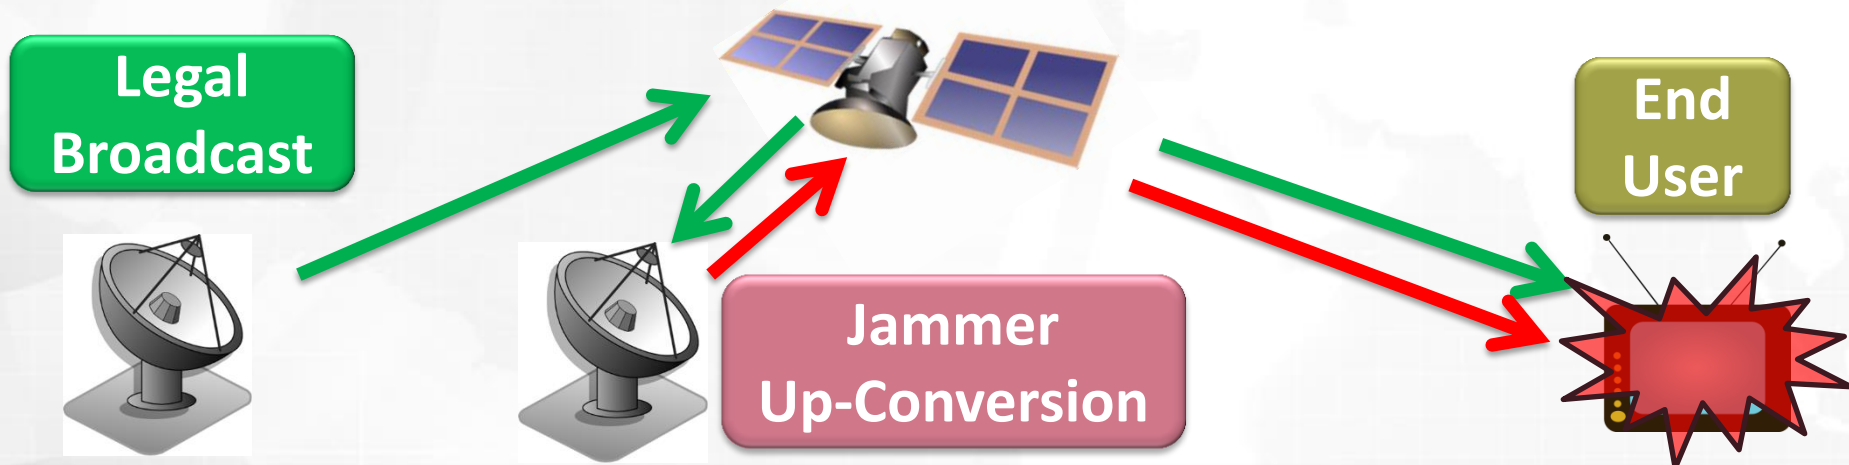

Examples of Interference & Characterizations

Accidental Interference

- Wrong polarization, wrong frequency, wrong satellite, wrong symbol rate, wrong timeslot...
- Inaccurate uplink antenna polarization.
- Many things can go wrong, especially in a busy SNG environment?

Deliberate Jamming

- Deliberate jamming is becoming a practice in some regions.
- Jamming can be motivated by political or economic aims.
- An unauthorized carrier could be:
 - An illegal user of a satellite channel from a satellite operator point of view (i.e., user stealing the satellite operator's capacity).
 - An illegal transmitter from a regulator point of view (i.e., user who doesn't pay a national license fee).
- Example of deliberate jamming technics :
 - Basic : jamming carrier transmitted on top of an existing carrier.
 - Medium : jamming carrier transmitted under the carrier (Eb/No impact).
 - Advanced: re-uplink of the legal broadcast channel.

Interference Characterisation

- Accidental Interference
 - If the carrier ID is set, user data collection allows to identify the source.
 - If transmission is suspected to be on-site, UpLink Geolocation points the antenna.
- Deliberate Jamming Carrier Characterisation:
 - Basic : a Spectrum Analyser displays the interfering spectrum.
 - Medium : stop the main carrier or DSP characterises carrier under carrier.
 - Advanced: re-uplink of the legal broadcast channel : DSP is the only solution (difficult to analyse : stopping the broadcast stops the interference).