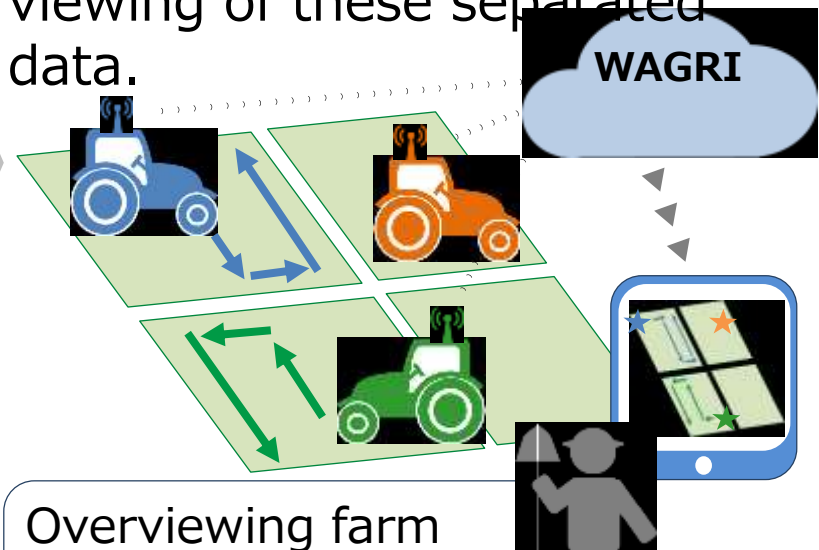

# Drawing Performance on Browsers

Zooming out

Zooming in

Automatic Complement  
of Polygons' Vertices

# Overcoming Barriers of Data Privileges

Empirical field trials undergo realizing private **data sharing** among multiple agri corporations

## 【Purpose of the Trial】

WGRI enables integrated viewing of these separated data.

Overviewing farm lands' conditions as a whole

# An Example of the Data Sharing Trial

The interface displays a map with a green tractor icon and a red rectangular area. A blue arrow points from the tractor icon to a data popup window. The popup window contains the following information: