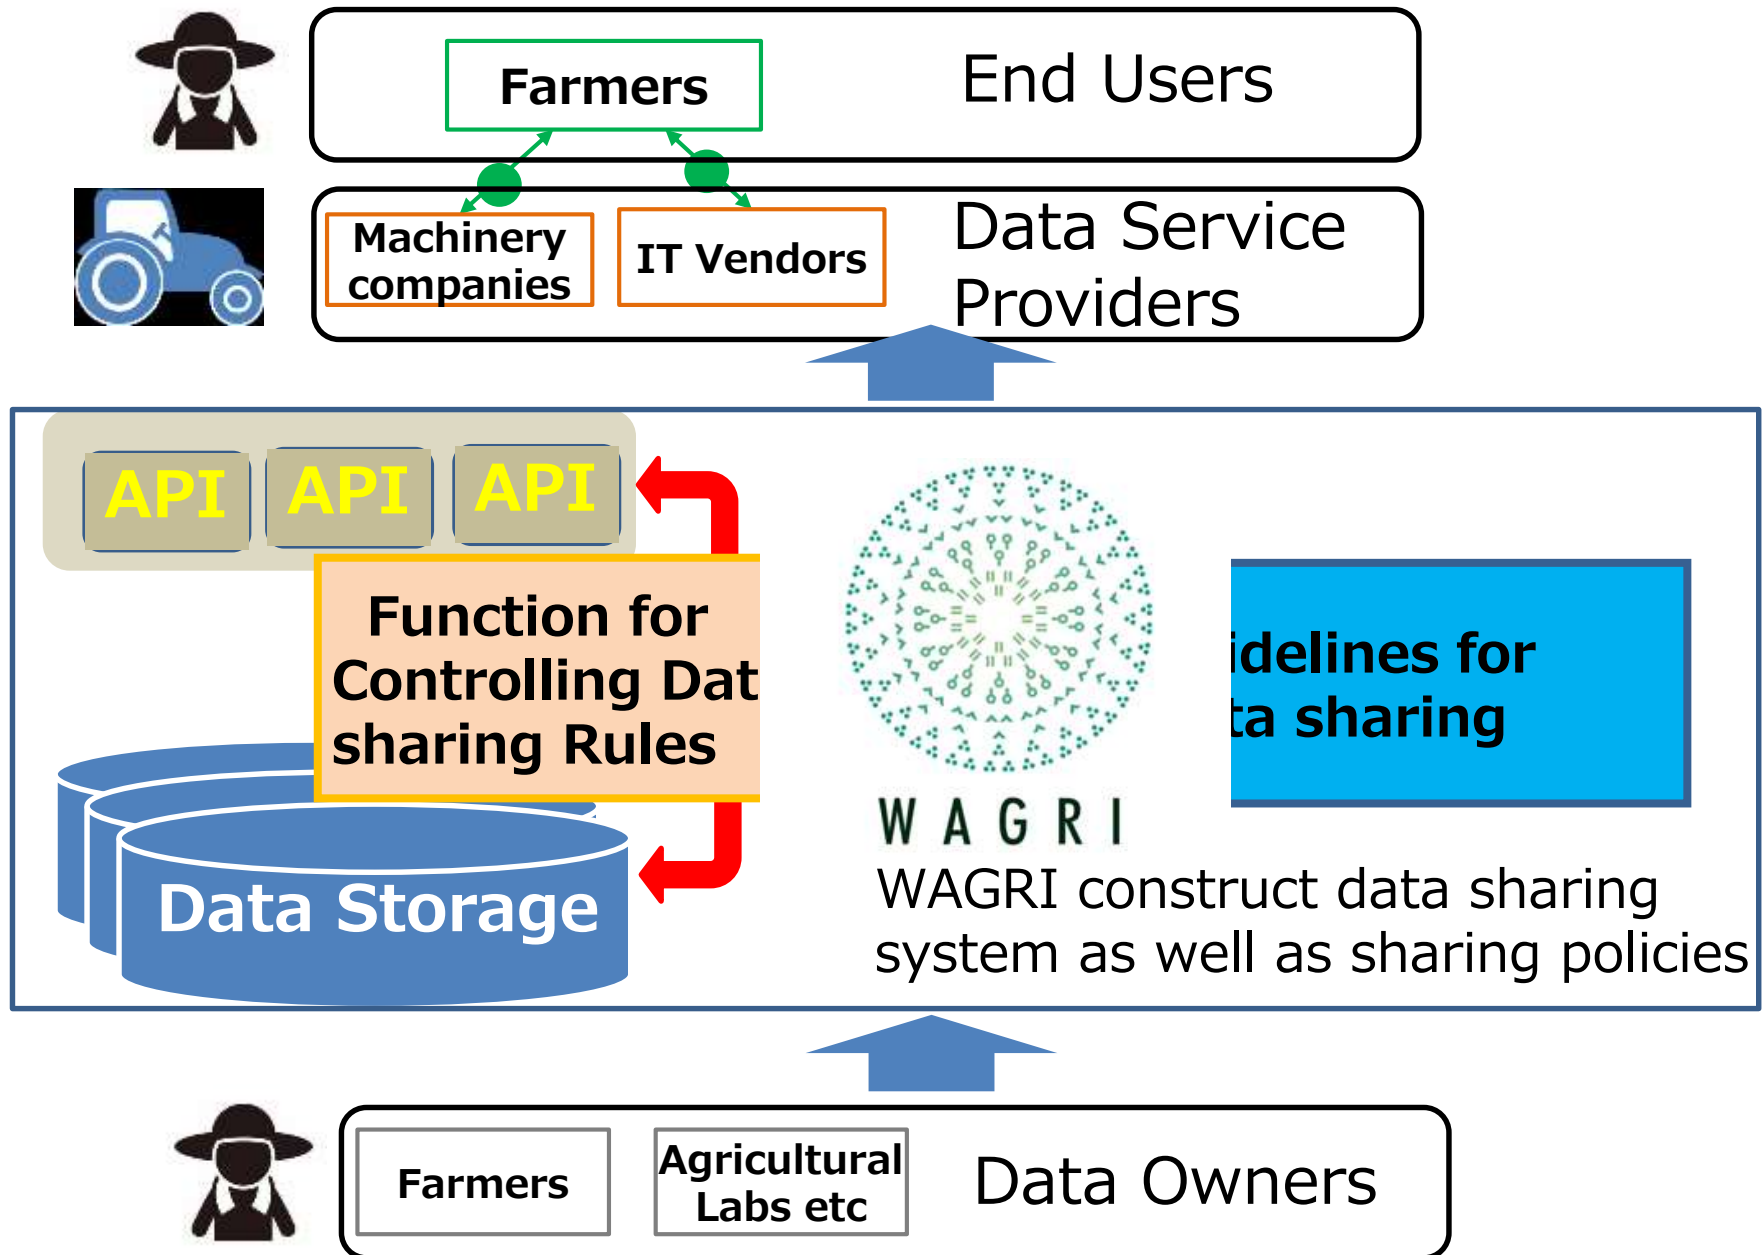

WAGRI enables Rules of Data Sharing