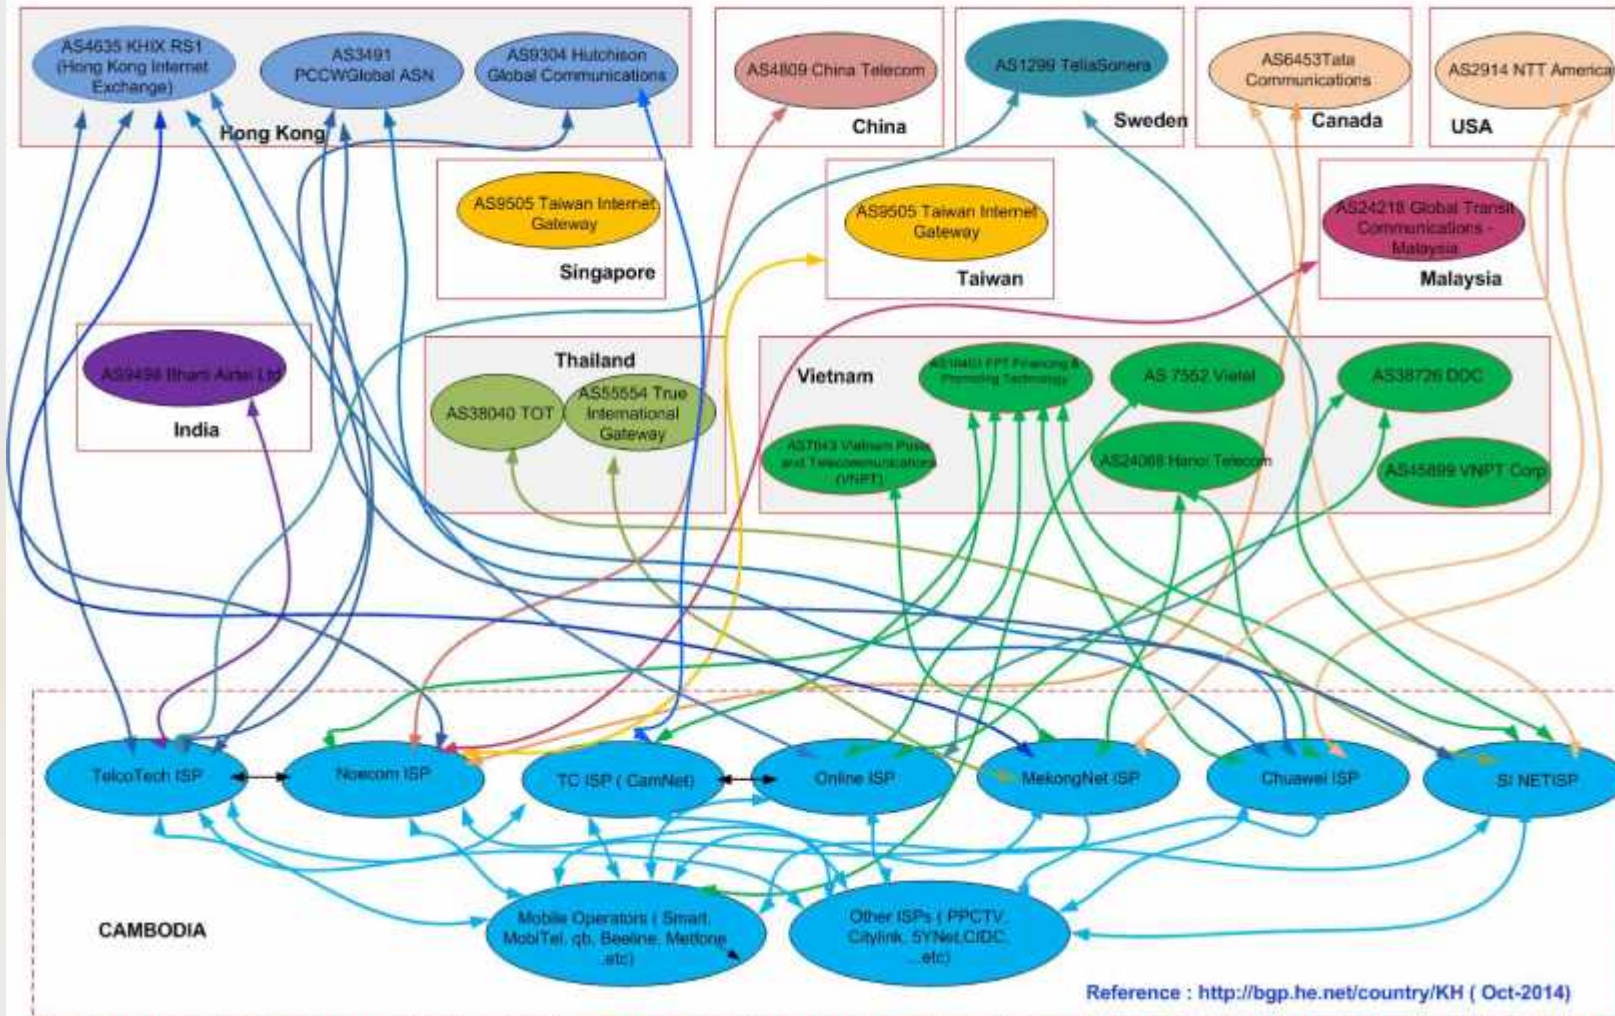

Dual Stack Network

A **dual stack network** involves nodes that are capable of processing IPv4 and IPv6 traffic simultaneously. When a node within a dual stack network receives traffic, **it is programmed to prefer IPv6 over IPv4 traffic**. In the event that the traffic it receives is solely IPv4, then the dual stack node is capable of processing it as well.

Dual stack networking is one of several solutions for migrating from IPv4 to IPv6, but it is also one of the most expensive.

IPv6 Training

- ▶ There was various workshop and training on IPv6 in Cambodia done by APNIC cooperated with local ISP almost every year.

IP Address Allocation and Assignment Policies in Cambodia

- ▶ ALL ISP/Service providers request IP address directly to APNIC

IPv4 and IPv6 Address in Cambodia

7

Based on APNIC IP Address Assignment to Cambodia are as the below:

- ▶ IPv4 Address 971 /24 ~ (248,576 IP Address)
- ▶ IPv6 Address 29 /32

CAMBODIA ISP's UPSTREAM SERVICE PROVIDERS

IPv6 Address implementation in Cambodia by ISP

N	ASN	Name	Adjacencies	Routes v4	Adjacencies v6	Routes v6
1	AS59318	SINET Fiber One, Cambodia's Fastest Broadband Service.	74	49	11	5
2	AS55329	Telcotech Ltd.	29	153	8	2
3	AS38235	ANGKOR DATA COMMUNICATION	18	86	3	5
4	AS23673	Cogetel Online, Cambodia, ISP	12	106	4	6
5	AS24492	WiCAM Corporation, LTD	10	110	2	6
6	AS132730	Maximum Business Information Technology (MAXBIT ISP)	9	17	3	7
7	AS24441	CityLink Corporation, LTD	7	39	2	1
8	AS45348	Regency Square, Complex B (CHUANWEI ISP)	5	26	1	1
9	AS59372	Cambodia Internet Gateway (KHGate)	4	5	3	1
10	AS7712	Sabay Digital (Cambodia)	2	1	2	1
11	AS131207	SINET, Cambodia's specialist Internet and Telecom Service Provider.	2	49	1	4