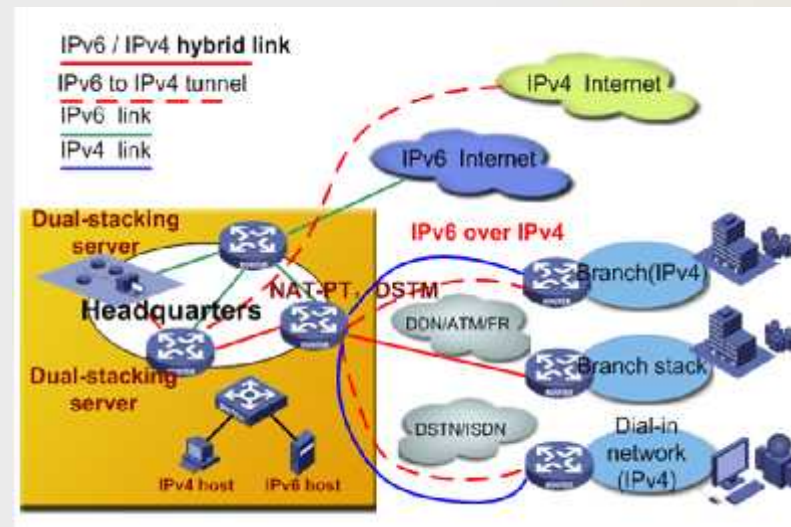

Dual Stack Network

A **dual stack network** involves nodes that are capable of processing IPv4 and IPv6 traffic simultaneously. When a node within a dual stack network receives traffic, **it is programmed to prefer IPv6 over IPv4 traffic**. In the event that the traffic it receives is solely IPv4, then the dual stack node is capable of processing it as well.

Dual stack networking is one of several solutions for migrating from IPv4 to IPv6, but it is also one of the most expensive.