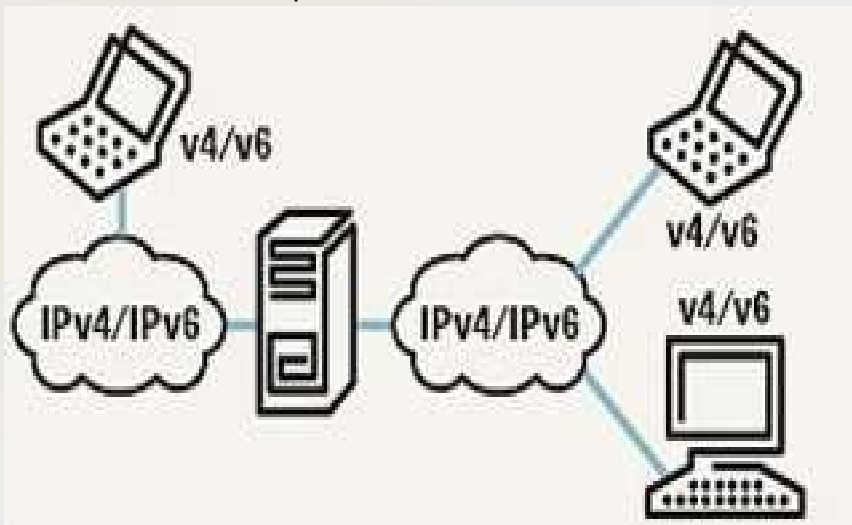

Dual Stack Network

A **dual stack network** involves nodes that are capable of processing IPv4 and IPv6 traffic simultaneously. When a node within a dual stack network receives traffic, **it is programmed to prefer IPv6 over IPv4 traffic**. In the event that the traffic it receives is solely IPv4, then the dual stack node is capable of processing it as well.

Dual stack networking is one of several solutions for migrating from IPv4 to IPv6, but it is also one of the most expensive.