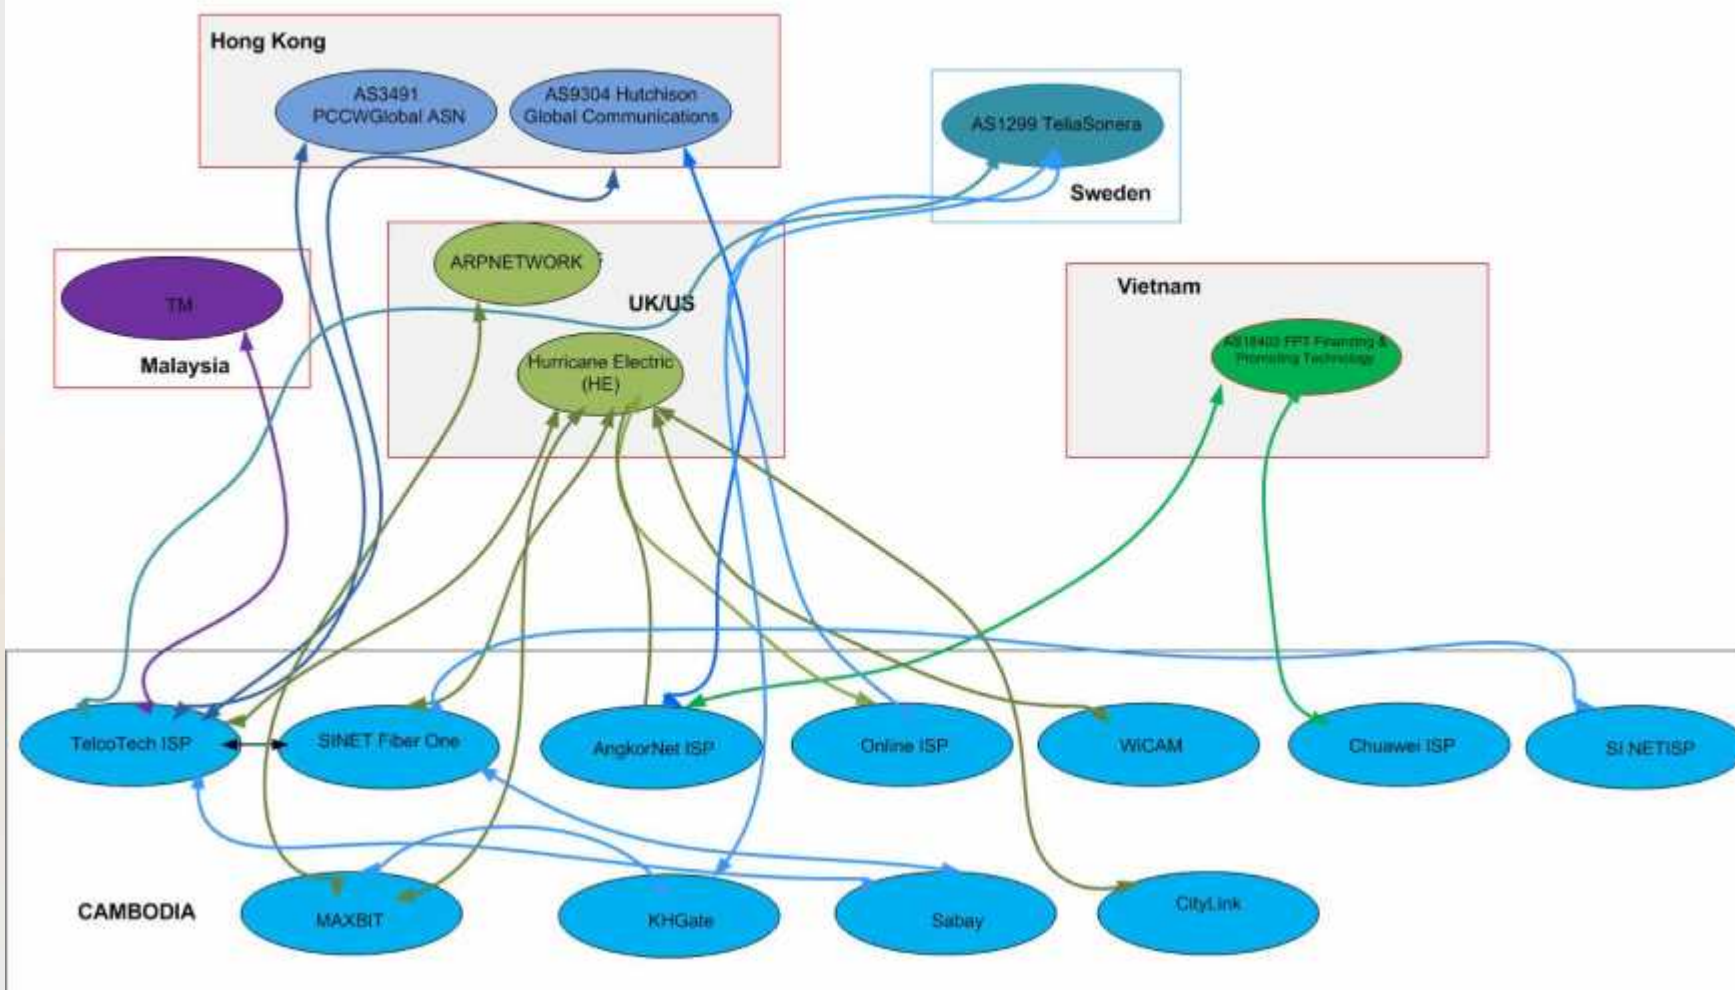

Dual Stack Network

A **dual stack network** involves nodes that are capable of processing IPv4 and IPv6 traffic simultaneously. When a node within a dual stack network receives traffic, **it is programmed to prefer IPv6 over IPv4 traffic**. In the event that the traffic it receives is solely IPv4, then the dual stack node is capable of processing it as well.

IP Address Allocation and Assignment Policies in Cambodia

- ▶ ALL ISP/Service providers request IP address directly to APNIC

IPv4 and IPv6 Address in Cambodia

7

Based on APNIC IP Address Assignment to Cambodia are as the below:

- ▶ IPv4 Address 971 /24 ~ (248,576 IP Address)
- ▶ IPv6 Address 29 /32

CAMBODIA ISP's UPSTREAM SERVICE PROVIDERS

IPv6 Address implementation in Cambodia by ISP

N	ASN	Name	Adjacencies	Routes v4	Adjacencies v6	Routes v6
1	AS59318	SINET Fiber One, Cambodia's Fastest Broadband Service.	74	49	11	5
2	AS55329	Telcotech Ltd.	29	153	8	2
3	AS38235	ANGKOR DATA COMMUNICATION	18	86	3	5
4	AS23673	Cogetel Online, Cambodia, ISP	12	106	4	6
5	AS24492	WiCAM Corporation, LTD	10	110	2	6
6	AS132730	Maximum Business Information Technology (MAXBIT ISP)	9	17	3	7
7	AS24441	CityLink Corporation, LTD	7	39	2	1
8	AS45348	Regency Square, Complex B (CHUANWEI ISP)	5	26	1	1
9	AS59372	Cambodia Internet Gateway (KHGate)	4	5	3	1
10	AS7712	Sabay Digital (Cambodia)	2	1	2	1
11	AS131207	SINET, Cambodia's specialist Internet and Telecom Service Provider.	2	49	1	4

CAMBODIA ISP's IPv6 Peering

Thank you!