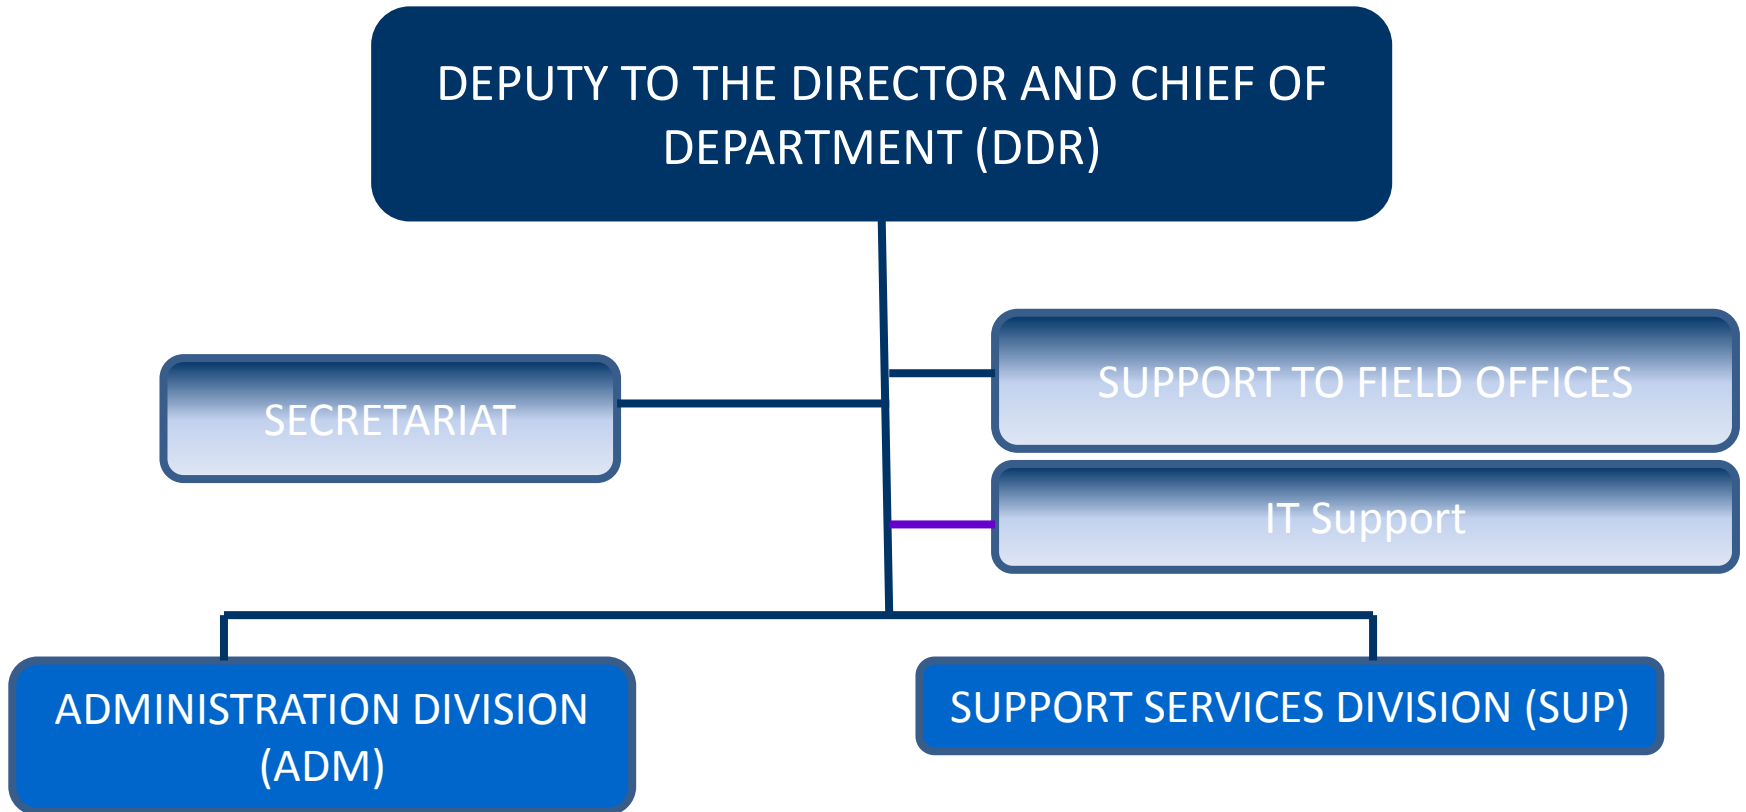

ITU TELECOMMUNICATION DEVELOPMENT BUREAU

BDT DIRECTOR OFFICE

DEPUTY TO THE DIRECTOR AND ADMINISTRATION AND OPERATIONS COORDINATION DEPARTMENT (DDR)

INFRASTRUCTURE, ENABLING ENVIRONMENT AND E-APPLICATIONS DEPARTMENT (IEE)

PROJECT SUPPORT AND KNOWLEDGE MANAGEMENT DEPARTMENT (PKM)

INNOVATION AND PARTNERSHIP DEPARTMENT (IP)

REGIONAL OFFICES (ROs)

**DIRECTOR
(DIR)**

**AFR
RO Addis**

**AMS
RO Brasilia**

**ARB
RO Cairo**

**ASP
RO
Bangkok**