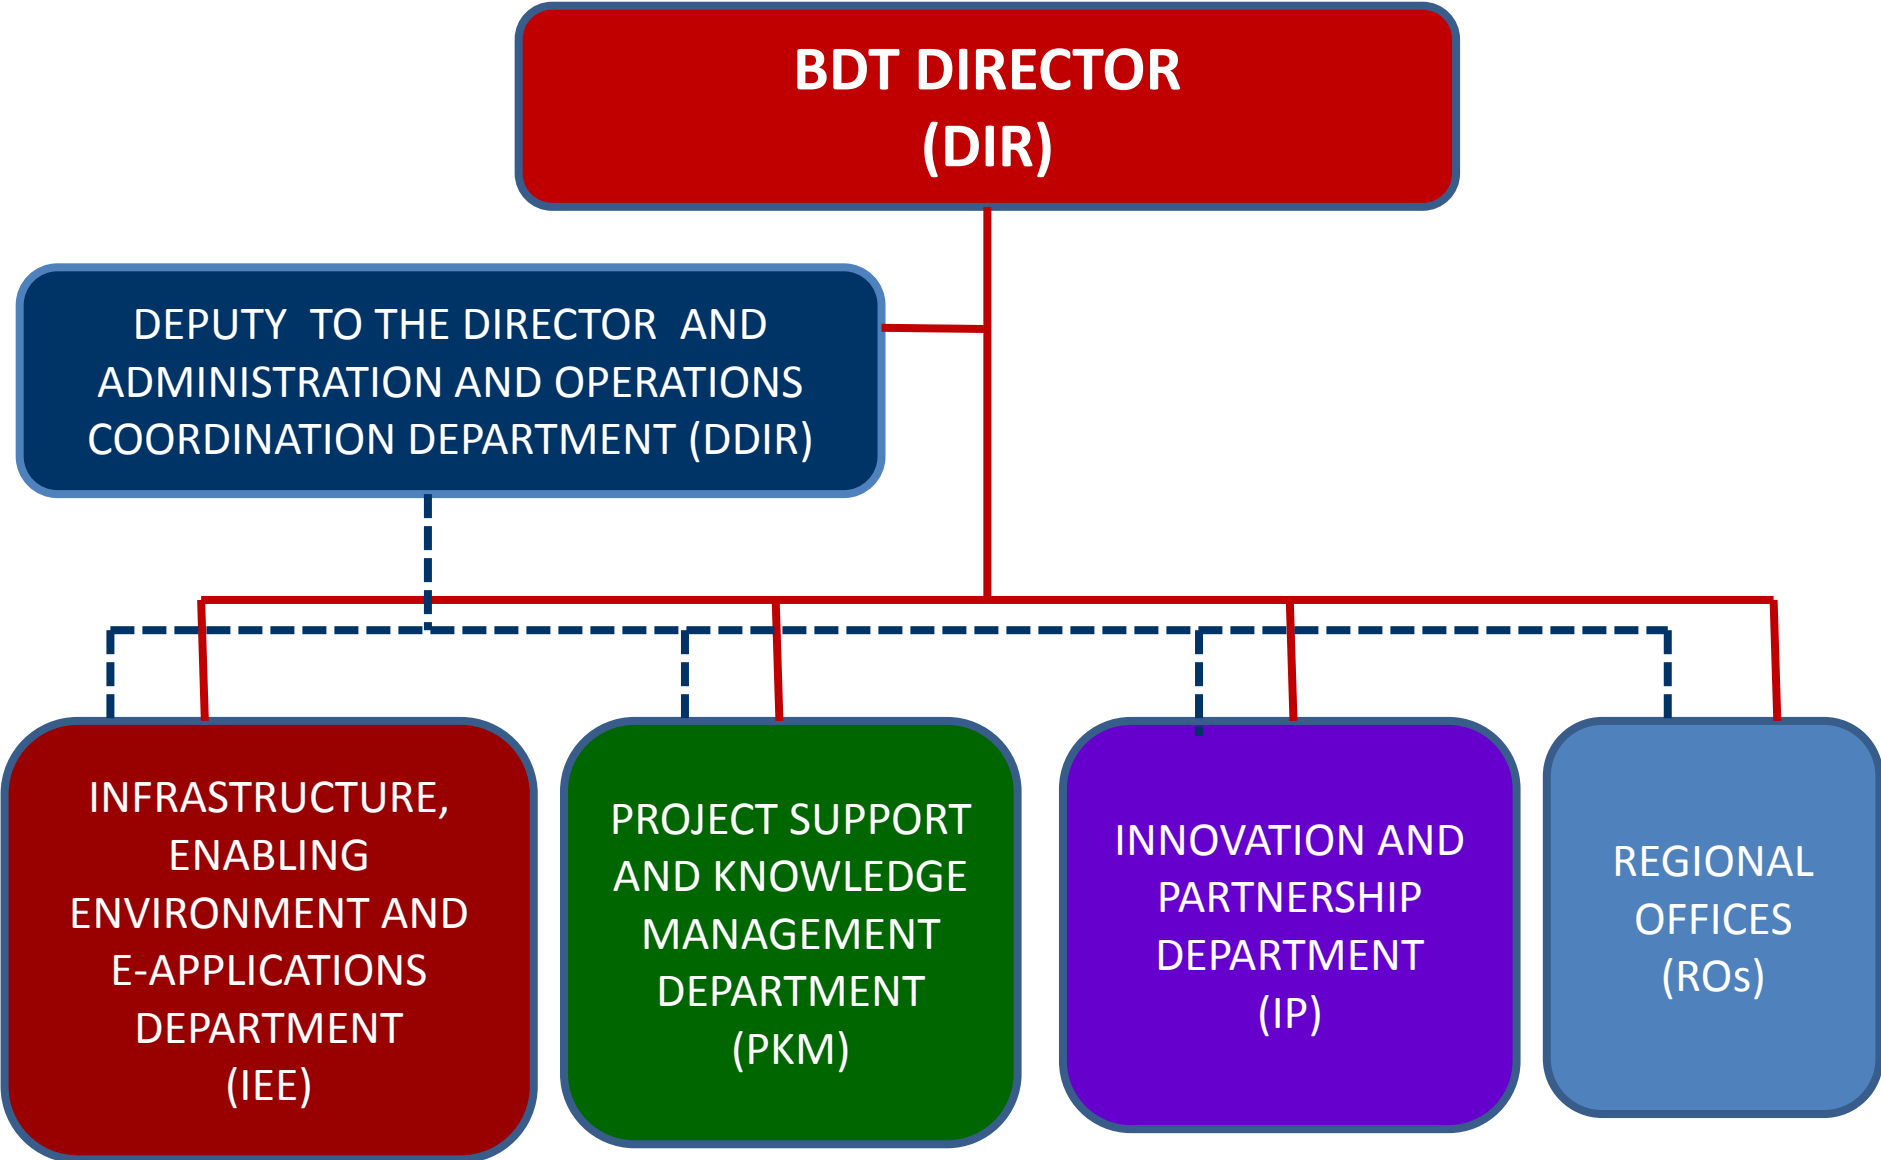

ITU TELECOMMUNICATION DEVELOPMENT BUREAU

BDT DIRECTOR OFFICE

DEPUTY TO THE DIRECTOR AND ADMINISTRATION AND OPERATIONS COORDINATION DEPARTMENT (DDR)

INFRASTRUCTURE, ENABLING ENVIRONMENT AND E-APPLICATIONS DEPARTMENT (IEE)

PROJECT SUPPORT AND KNOWLEDGE MANAGEMENT DEPARTMENT (PKM)

INNOVATION AND PARTNERSHIP DEPARTMENT (IP)

REGIONAL OFFICES (ROs)

**DIRECTOR
(DIR)**

**AFR
RO Addis**

**AMS
RO Brasilia**

**ARB
RO Cairo**

**ASP
RO
Bangkok**