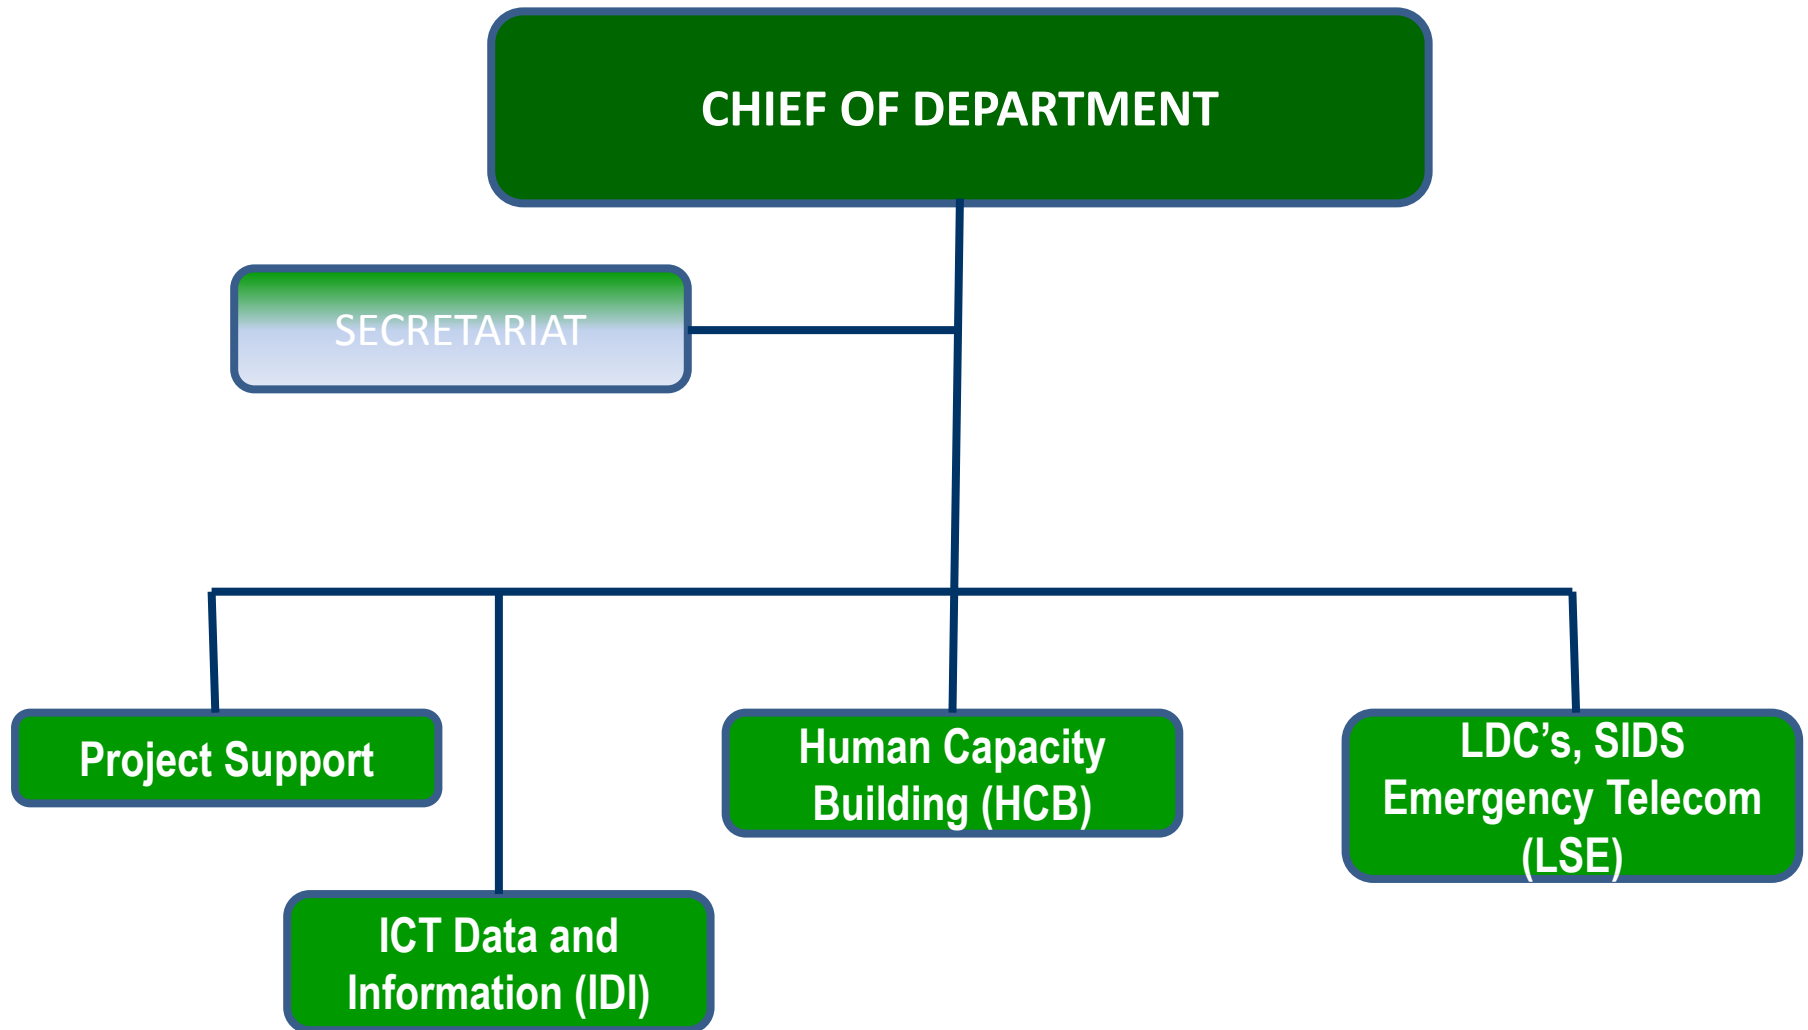

ITU TELECOMMUNICATION DEVELOPMENT BUREAU

BDT DIRECTOR OFFICE

DEPUTY TO THE DIRECTOR AND ADMINISTRATION AND OPERATIONS COORDINATION DEPARTMENT (DDR)

INFRASTRUCTURE, ENABLING ENVIRONMENT AND E-APPLICATIONS DEPARTMENT (IEE)

PROJECT SUPPORT AND KNOWLEDGE MANAGEMENT DEPARTMENT (PKM)

INNOVATION AND PARTNERSHIP DEPARTMENT (IP)

REGIONAL OFFICES (ROs)

**DIRECTOR
(DIR)**

**AFR
RO Addis**

**AMS
RO Brasilia**

**ARB
RO Cairo**

**ASP
RO
Bangkok**