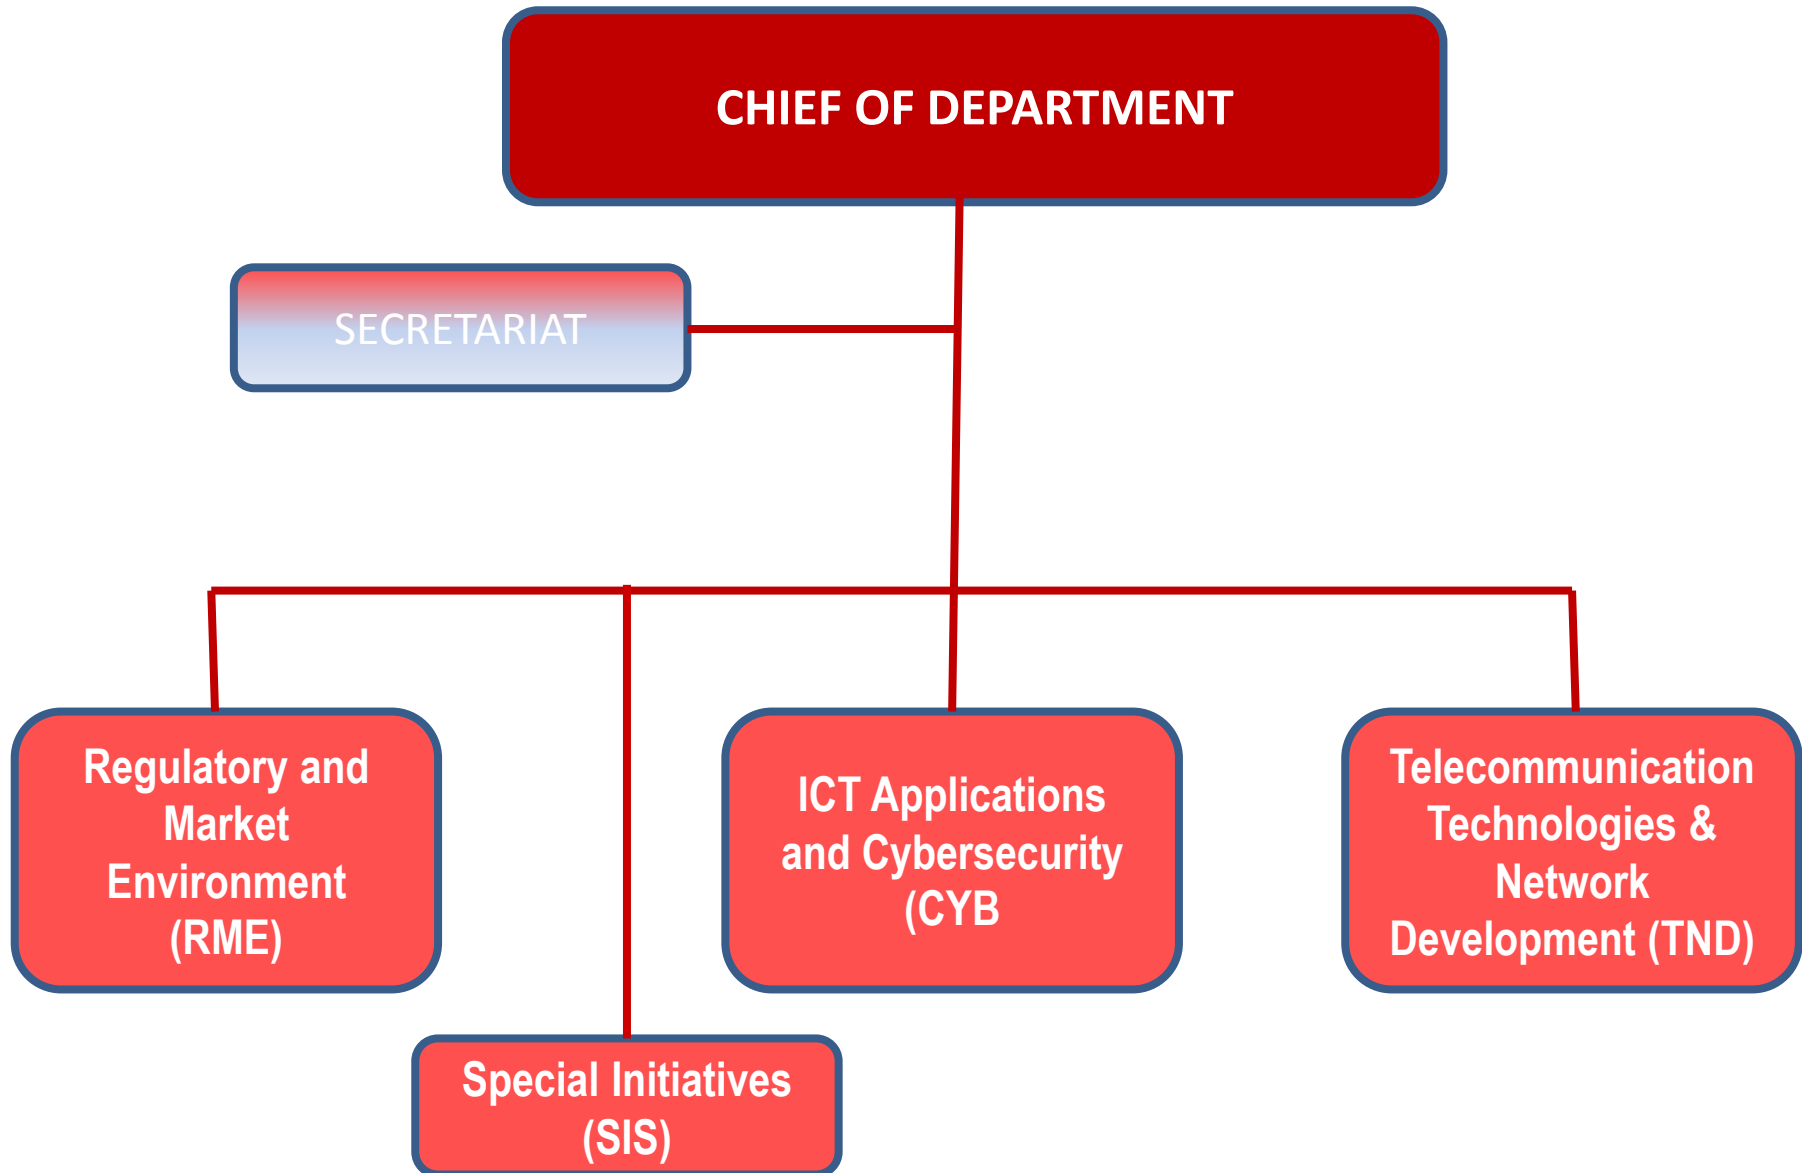

ITU TELECOMMUNICATION DEVELOPMENT BUREAU

BDT DIRECTOR OFFICE

DEPUTY TO THE DIRECTOR AND ADMINISTRATION AND OPERATIONS COORDINATION DEPARTMENT (DDR)

INFRASTRUCTURE, ENABLING ENVIRONMENT AND E-APPLICATIONS DEPARTMENT (IEE)

PROJECT SUPPORT AND KNOWLEDGE MANAGEMENT DEPARTMENT (PKM)

INNOVATION AND PARTNERSHIP DEPARTMENT (IP)

REGIONAL OFFICES (ROs)

**DIRECTOR
(DIR)**

**AFR
RO Addis**

**AMS
RO Brasilia**

**ARB
RO Cairo**

**ASP
RO
Bangkok**