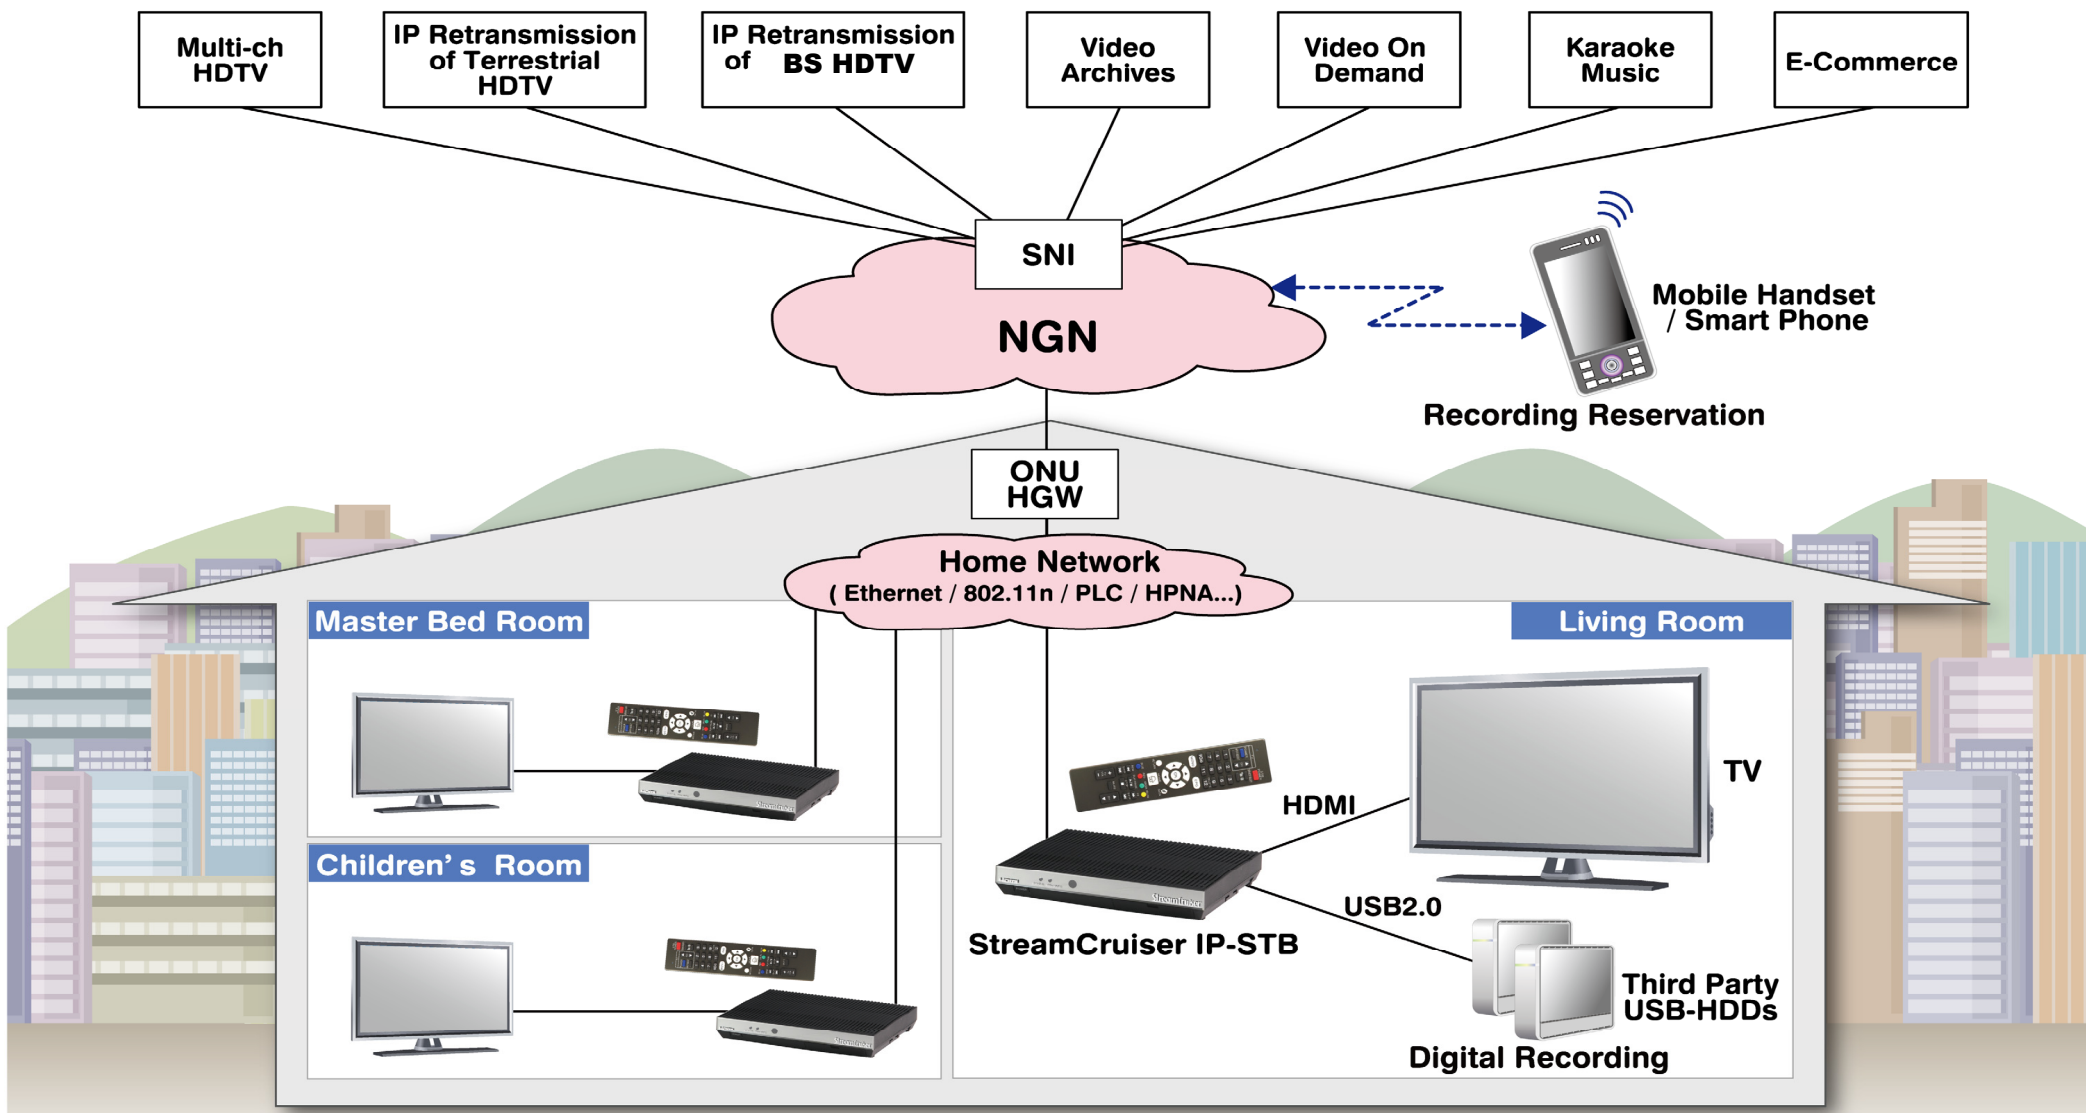

ITU-T H.700 series compliant IP-STB

IPTV Workshop on 17th Dec, 2010
ITU-T IPTV-GSI
3rd IPTV Interop & Showcase in Pune, India

Hiroaki Nishimoto, Director, Sumitomo Electric Networks, Inc.
Sumitomo Electric Industries, Ltd.

A Typical IPTV Service Image with Using ITU-T H.721 Compliant IP-STB

Sumitomo StreamCruiser ST1700 series IP-STB

ST1700 series IP-STB is an integrated IPTV Terminal Devices which is compliant with **ITU-T H.721** "IPTV Terminal Device : BASIC MODEL".

ST1700 Series

- Supports Service and Provider Discovery (**ITU-T H.770**)
- Supports multiple UI Middlewares
 - TVAnytime MetaData (**ITU-T H.750**) compliant resident applications provides supreme QoE
 - LIME (**ITU-T H.762**) compliant browser type middleware provides high interoperability
- Realizes supreme QoS with using Application Layer FEC (**ITU-T H.701**)
- Supports IP Re-transmission of Digital Terrestrial TV and 1080i Full HD (**H.721**, **H.264**)
- Provides Contents Protection with using IPTV Forum standard DRM (Marlin)
- Stable performance by using Realtime-OS and MetaDB Engine
- Supports NGN (New Generation Network) and IPv6 Multicast MLDv2
- Service expansion provided by reliable STB Management Server : STManager

New Service “**Hikari TV**” has been launched in March 2008 with using **ITU-T H.721 Compliant IP-STB and IPTV embedded TV sets**

2nd Gen IPTV After Standardization

Service	(1) IP re-transmission of DTT (Digital Terrestrial TV), (2) Multicast TV, (3) VOD, (4) Karaoke, (5) Archives On Demand, (6) USB-HDD Digital Recording.....
Terminal Device	IP-STB & IPTV embedded TV (ITU-T H.264, H.701, H.721, H.750, H.762, H.770 Compliant)
Network	NGN or FTTH Service
Codec	H.264(AVC) / MPEG2, TS/TTS, 10Mbps to 14Mbps(HD), 4 to 6Mbps(SD)
DRM	Marlin