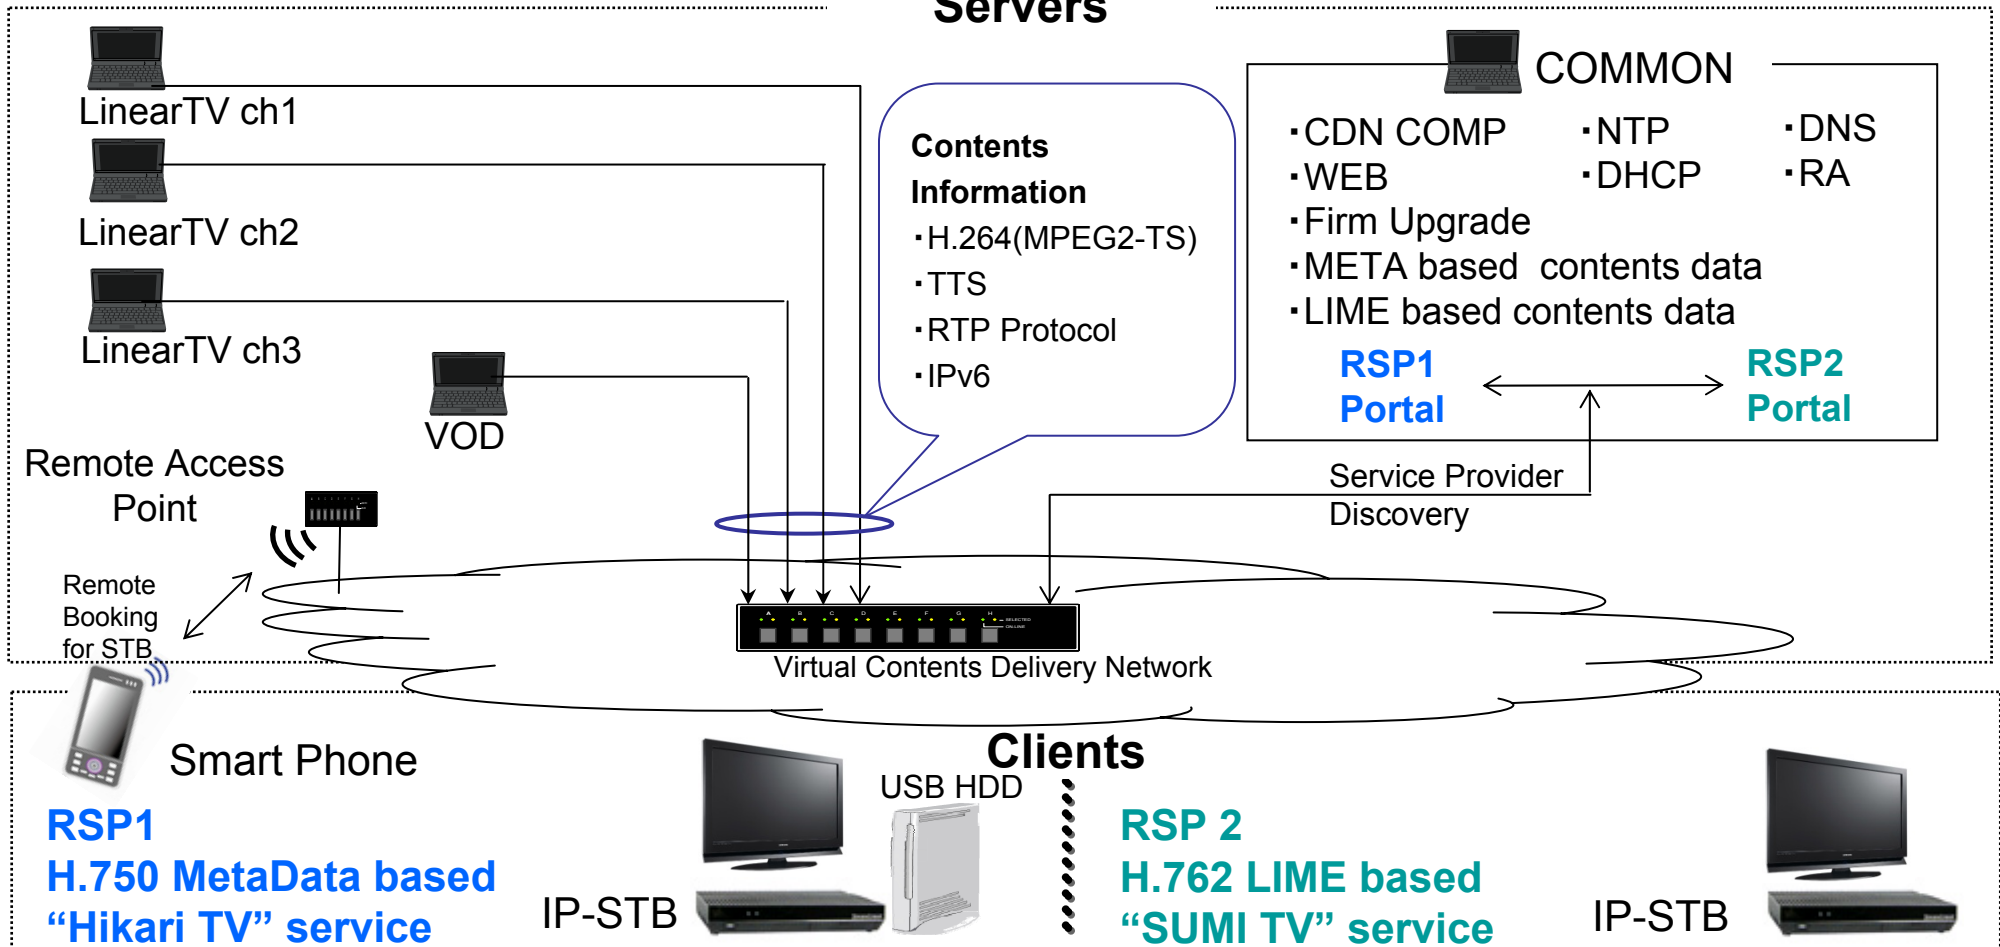

A Typical IPTV Service Image with Using ITU-T H.721 Compliant IP-STB

Sumitomo StreamCruiser ST1700 series IP-STB

ST1700 series IP-STB is an integrated IPTV Terminal Devices which is compliant with **ITU-T H.721** "IPTV Terminal Device : BASIC MODEL".

ST1700 Series

- Supports Service and Provider Discovery (**ITU-T H.770**)
- Supports multiple UI Middlewares
 - TVAnytime MetaData (**ITU-T H.750**) compliant resident applications provides supreme QoE
 - LIME (**ITU-T H.762**) compliant browser type middleware provides high interoperability
- Realizes supreme QoS with using Application Layer FEC (**ITU-T H.701**)
- Supports IP Re-transmission of Digital Terrestrial TV and 1080i Full HD (**H.721**, **H.264**)
- Provides Contents Protection with using IPTV Forum standard DRM (Marlin)
- Stable performance by using Realtime-OS and MetaDB Engine
- Supports NGN (New Generation Network) and IPv6 Multicast MLDv2
- Service expansion provided by reliable STB Management Server : STManager

System Diagram for the 3rd ITU-T IPTV Interop Event & Showcase in India, Dec 2010

H.770 Operator and Service Discovery
H.721 IPTV Basic Terminal Device

H.750 TV Anytime Metadata
H.762 LIME Middleware

System Diagram for Showcase

New Service “**Hikari TV**” has been launched in March 2008 with using **ITU-T H.721 Compliant IP-STB and IPTV embedded TV sets**

2nd Gen IPTV After Standardization

Service	(1) IP re-transmission of DTT (Digital Terrestrial TV), (2) Multicast TV, (3) VOD, (4) Karaoke, (5) Archives On Demand, (6) USB-HDD Digital Recording.....
Terminal Device	IP-STB & IPTV embedded TV (ITU-T H.264, H.701, H.721, H.750, H.762, H.770 Compliant)
Network	NGN or FTTH Service
Codec	H.264(AVC) / MPEG2, TS/TTS, 10Mbps to 14Mbps(HD), 4 to 6Mbps(SD)
DRM	Marlin