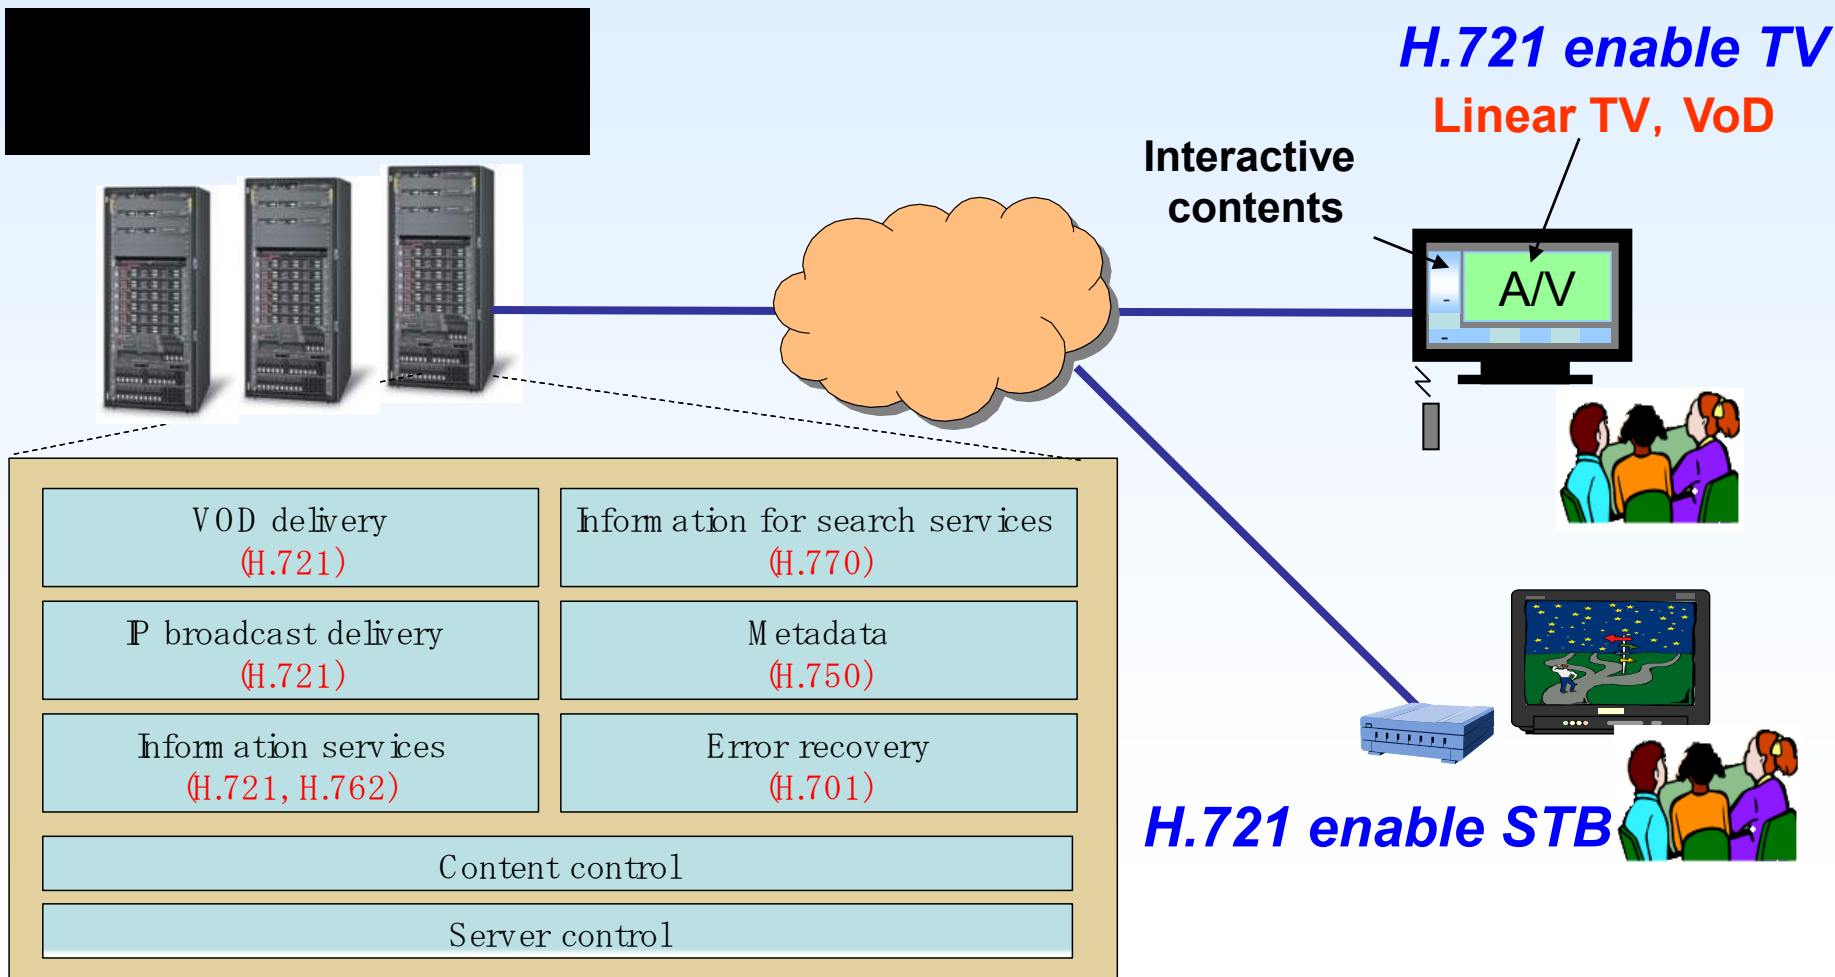

IPTV service platform
OKI MediaServer

December 17, 2010

Hideki Yamamoto

OKI Oki Electric Industry Co., Ltd.

OKI Telecom Business Domain

- OKI was established in 1881 in Japan. First product was Edison-type telephone.
- OKI major operation is marketing research, product planning, developing and selling in the field of telecommunications.

OKI MediaServer - IPTV service platform -

OKI MediaServer is an international standards based system, especially **ITU-T IPTV standards**

Standardization activity for future services

OKI is focusing on the standardization about Audience Measurement in IPTV services related with the following services: