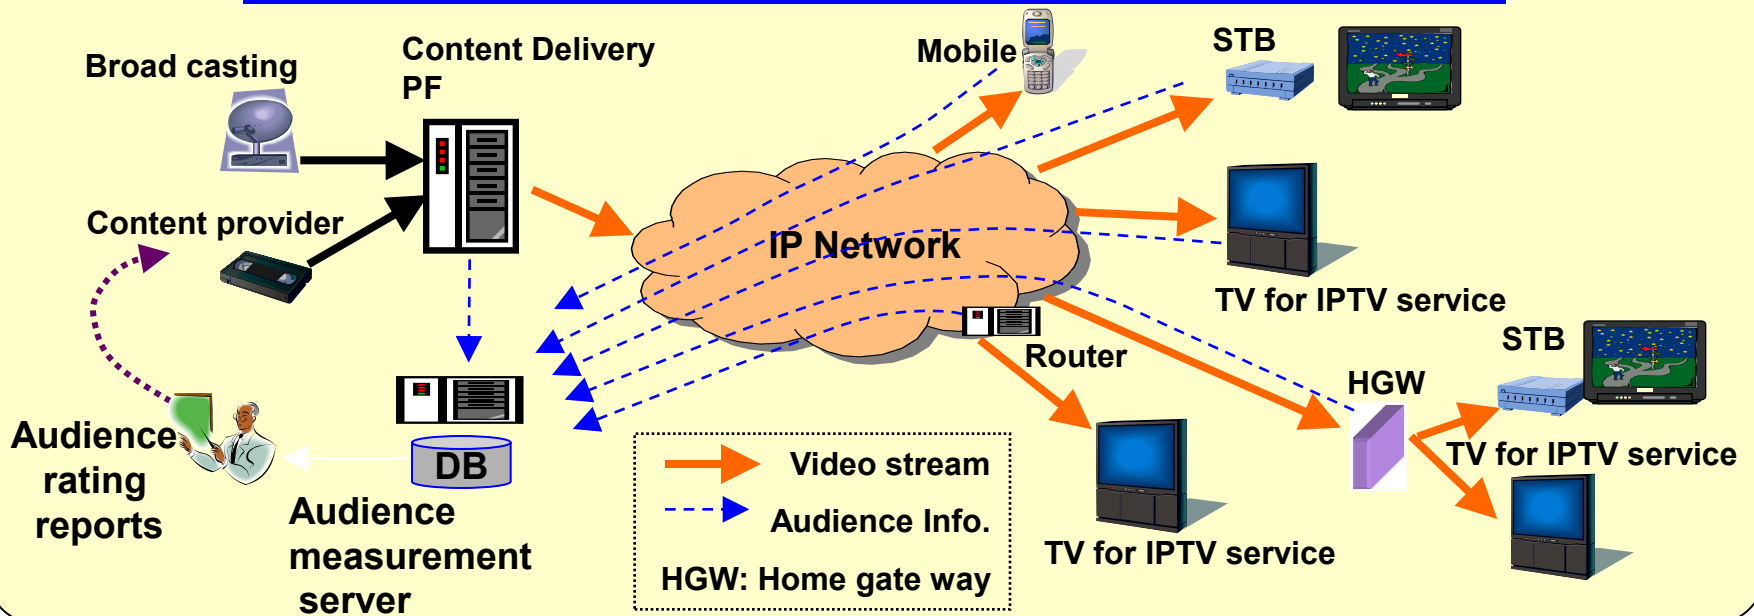

IPTV service platform
OKI MediaServer

December 17, 2010

Hideki Yamamoto

OKI Oki Electric Industry Co., Ltd.

OKI Telecom Business Domain

- OKI was established in 1881 in Japan. First product was Edison-type telephone.
- OKI major operation is marketing research, product planning, developing and selling in the field of telecommunications.

OKI MediaServer - IPTV service platform -

OKI MediaServer is an international standards based system, especially **ITU-T IPTV standards**

Standardization activity for future services

OKI is focusing on the standardization about Audience Measurement in IPTV services related with the following services:

- Audience rating service
- Targeted advertisement
- Direct marketing

Scenario for IPTV audience measurement

Thank you for your attention

Open up your dreams

<http://www.oki.com/>
yamamoto436@oki.com