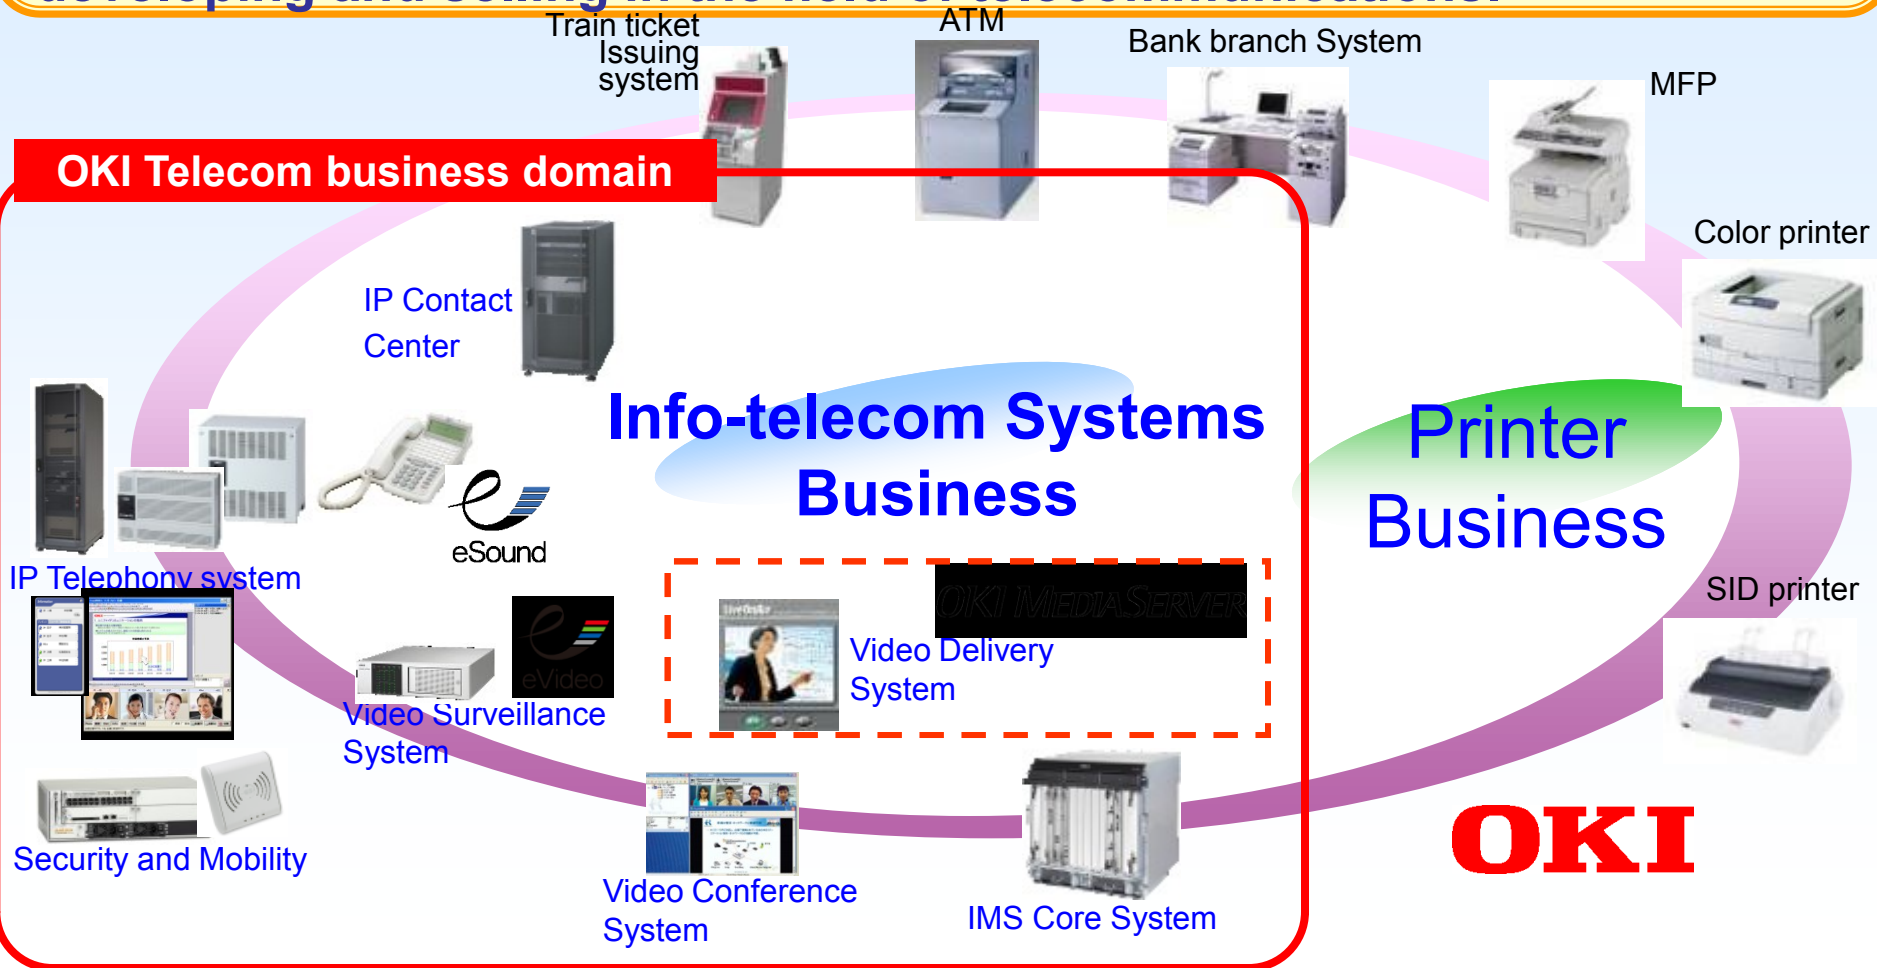

IPTV service platform
OKI MediaServer

December 17, 2010

Hideki Yamamoto

OKI Oki Electric Industry Co., Ltd.

OKI Telecom Business Domain

- OKI was established in 1881 in Japan. First product was Edison-type telephone.
- OKI major operation is marketing research, product planning, developing and selling in the field of telecommunications.

OKI MediaServer - IPTV service platform -

OKI MediaServer is an international standards based system, especially **ITU-T IPTV standards**

Standardization activity for future services

OKI is focusing on the standardization about Audience Measurement in IPTV services related with the following services: