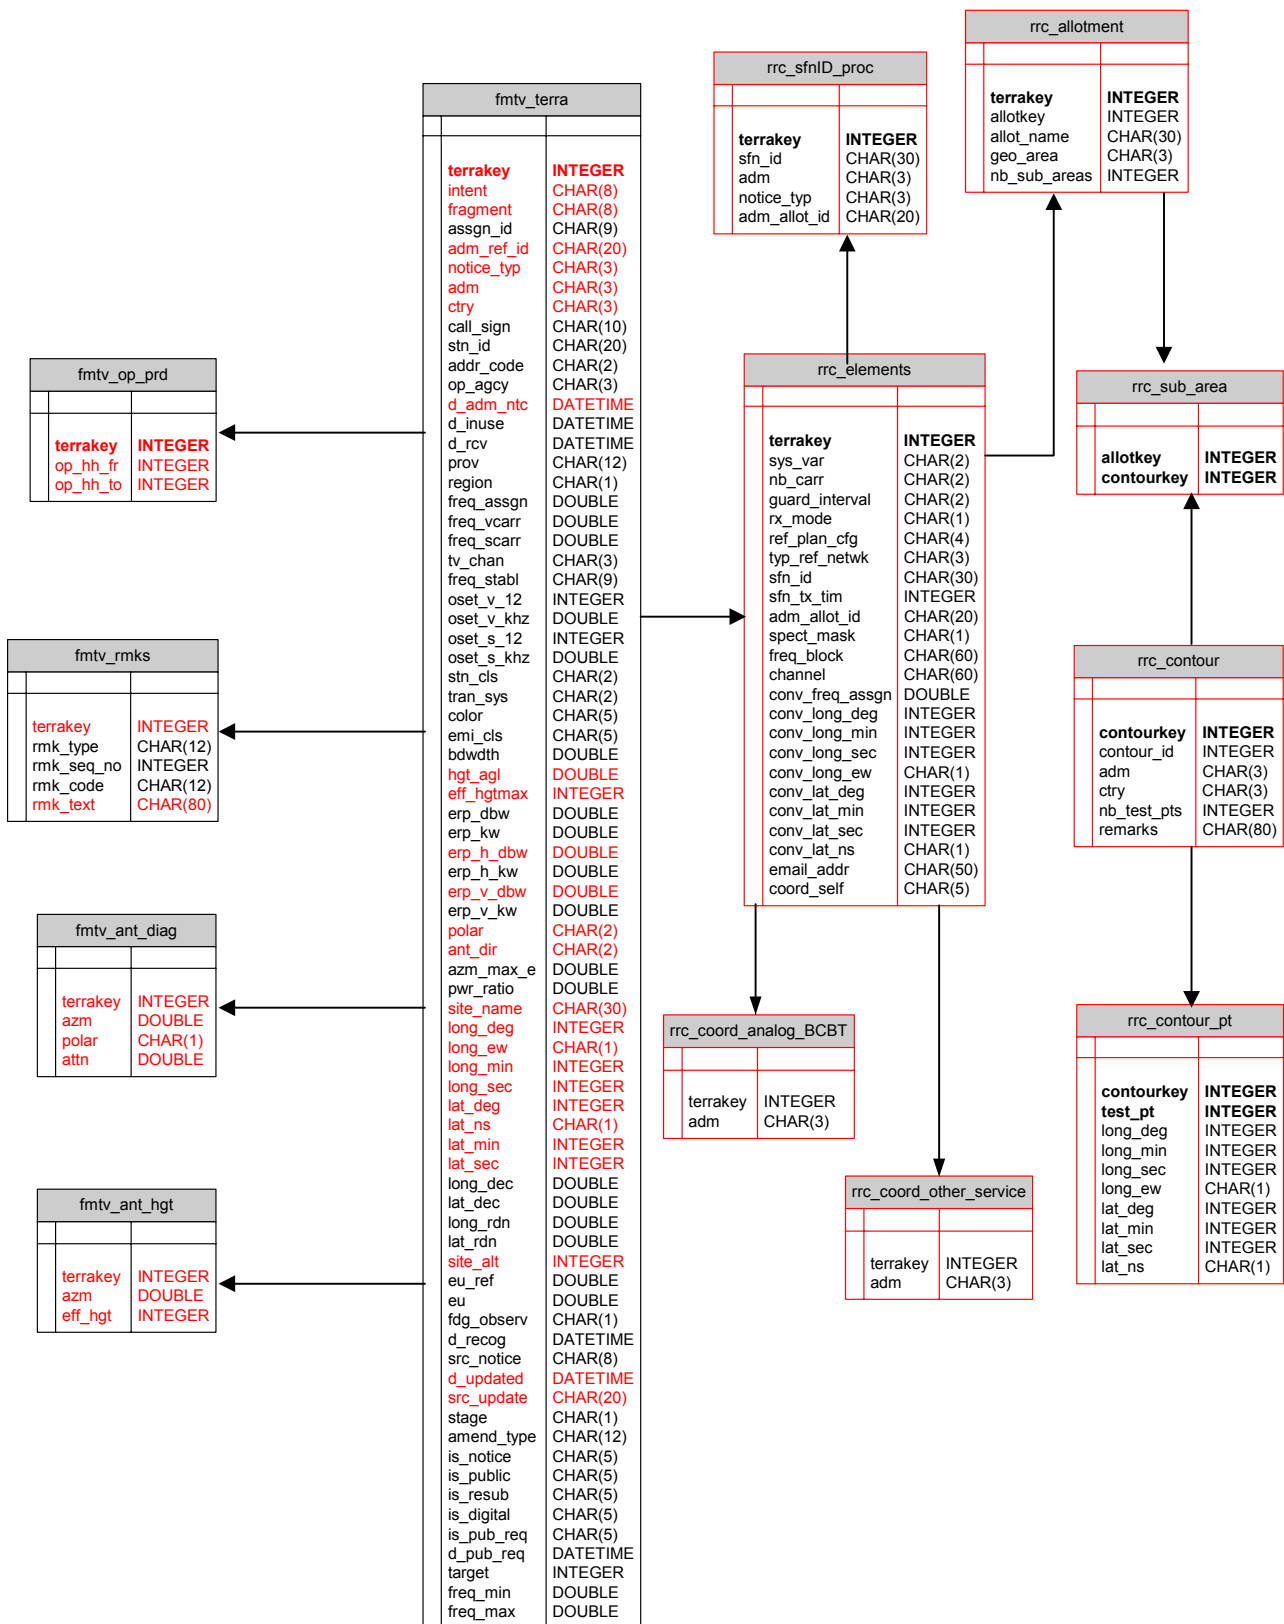

RRC Digital Requirements (Assignments/Allotments)

Entity/Relationship Model – Last update: 15 July 2005

Note: IPG-1 decisions on notification of coordination information resulted in the following changes:

Two tables were added:

rrc_coord_analog_BCBT

rrc_coord_other_service

Field *coord_self* was added to table *rrc_elements*