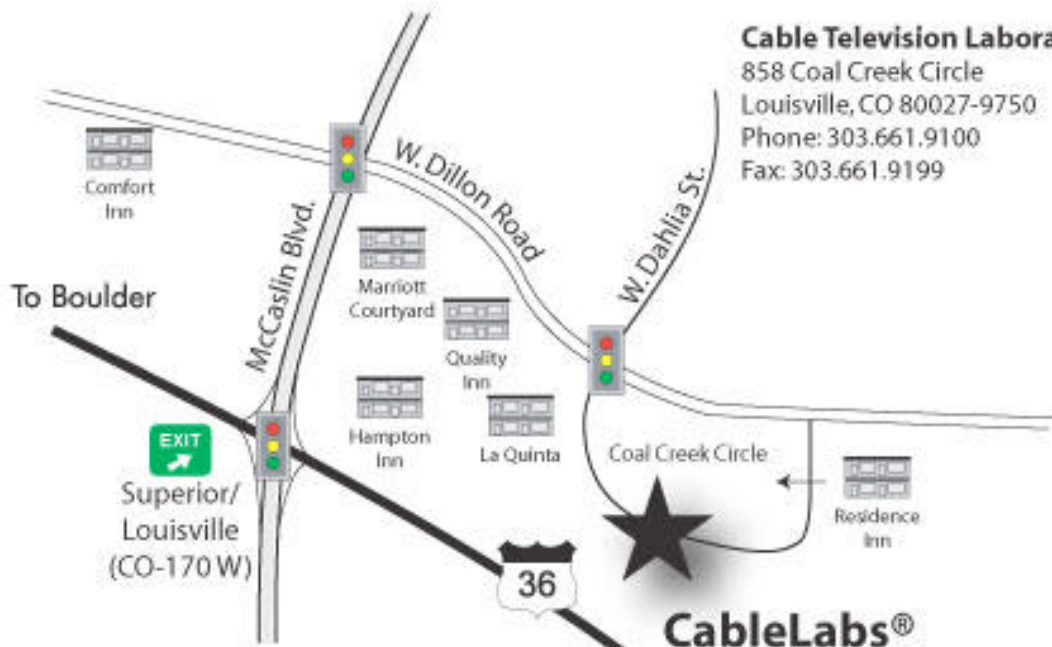

Cable Television Laboratories, Inc.

858 Coal Creek Circle
Louisville, CO 80027-9750
Phone: 303.661.9100
Fax: 303.661.9199

Directions to CableLabs from Denver International Airport via E-470 Tollway*

- Take Peña Blvd. toward Denver.
- Exit on E-470 North.
- Follow E-470 to the Northwest Parkway toward Broomfield.
- Continue on the Northwest Parkway to 96th Street.
- Continue West on 96th Street to US-36 West.
- From US-36 West, take the Superior/Louisville (CO-170 W) exit towards Louisville.
- Turn right onto S. McCaslin Blvd.
- At first intersection, turn right onto W. Dillon Road.
- At traffic light, turn right onto Coal Creek Circle.
- Turn right into second driveway to 858 Coal Creek Circle.

Map not to scale.

Directions to CableLabs from Denver International Airport via I-270 and US 36

- Take Peña Blvd. to I-70 West.
- From I-70 West, take the I-270 West exit North towards Ft. Collins (exit #279).
- Take I-270 West to US-36 West towards Boulder.
- From US-36 West, take the Superior/Louisville (CO-170 W) exit towards Louisville.
- Turn right onto S. McCaslin Blvd.
- At first intersection, turn right onto W. Dillon Road.
- At traffic light, turn right onto Coal Creek Circle.
- Turn right into second driveway to 858 Coal Creek Circle.