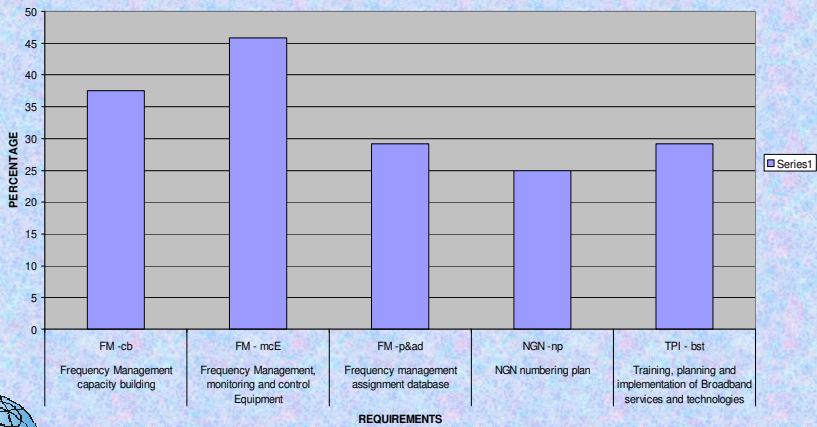

Demand from the IsAP Questionnaire

PROGRAMME 2 - 2.1 Extension/Modernization of Networks (Spectrum Management, Broadband and IP-based Networks)

Ms Chali Tumelo
ITU Senior Advisor for Network Management
And Development for Eastern & Southern Africa
Tel: +251 1 514977/514855, Fax: +251 1 517299
E-mail: chali.tumelo@itu.int