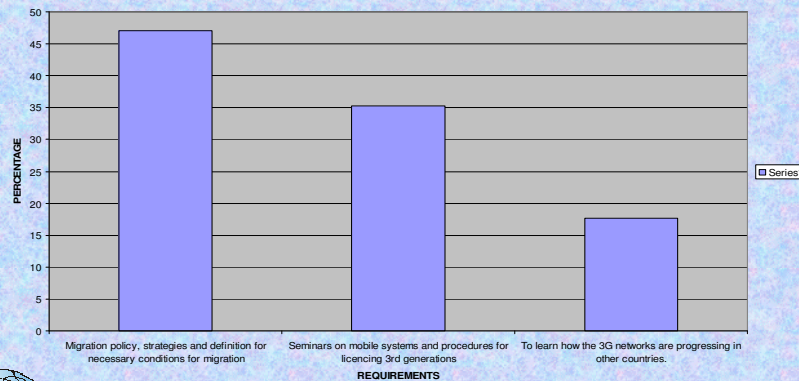

Demand from the IsAP Questionnaire

2.3 2G Mobile Network and Migration to 3G Networks

7

ITU-BDT Field offices in Africa's focus

- Focus on vital issues such as;
  - Laying the foundation for more cost-effective access and delivery of broad range of services.
  - Development of networks on which integration of national and global economy would depend
  - National and regional infrastructure to form part of the GII where NGN will play a central role.

Ms Chali Tumelo
ITU Senior Advisor for Network Management
And Development for Eastern & Southern Africa
Tel: +251 1 514977/514855, Fax: +251 1 517299
E-mail: chali.tumelo@itu.int

8