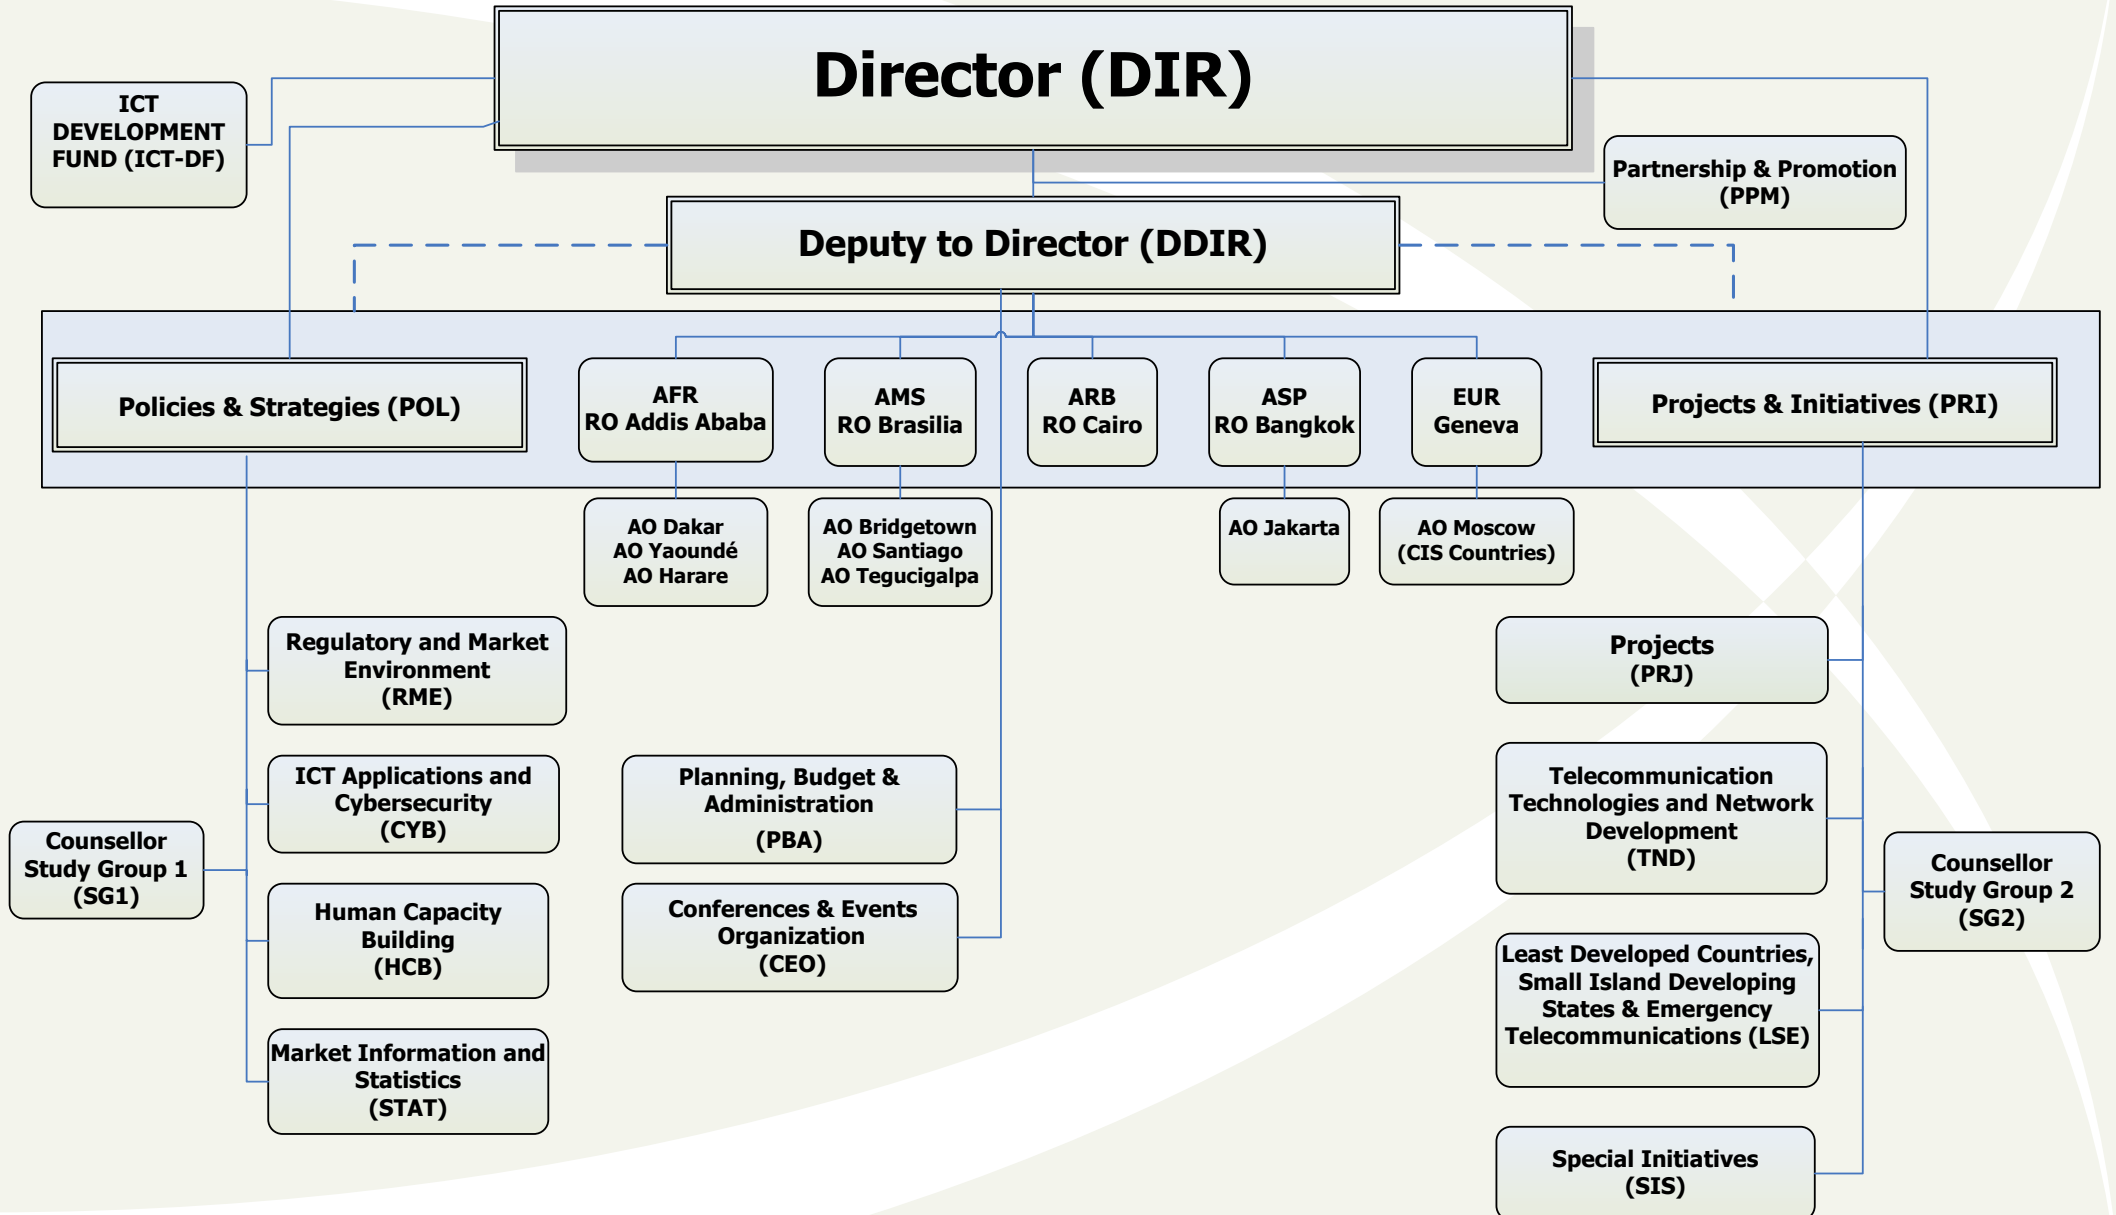

ITU TELECOMMUNICATION DEVELOPMENT BUREAU

Notes: 1. Dashed lines _ _ _ _ _ = coordination of BDT activities 2. RO = Regional Office 3. AO = Area Office