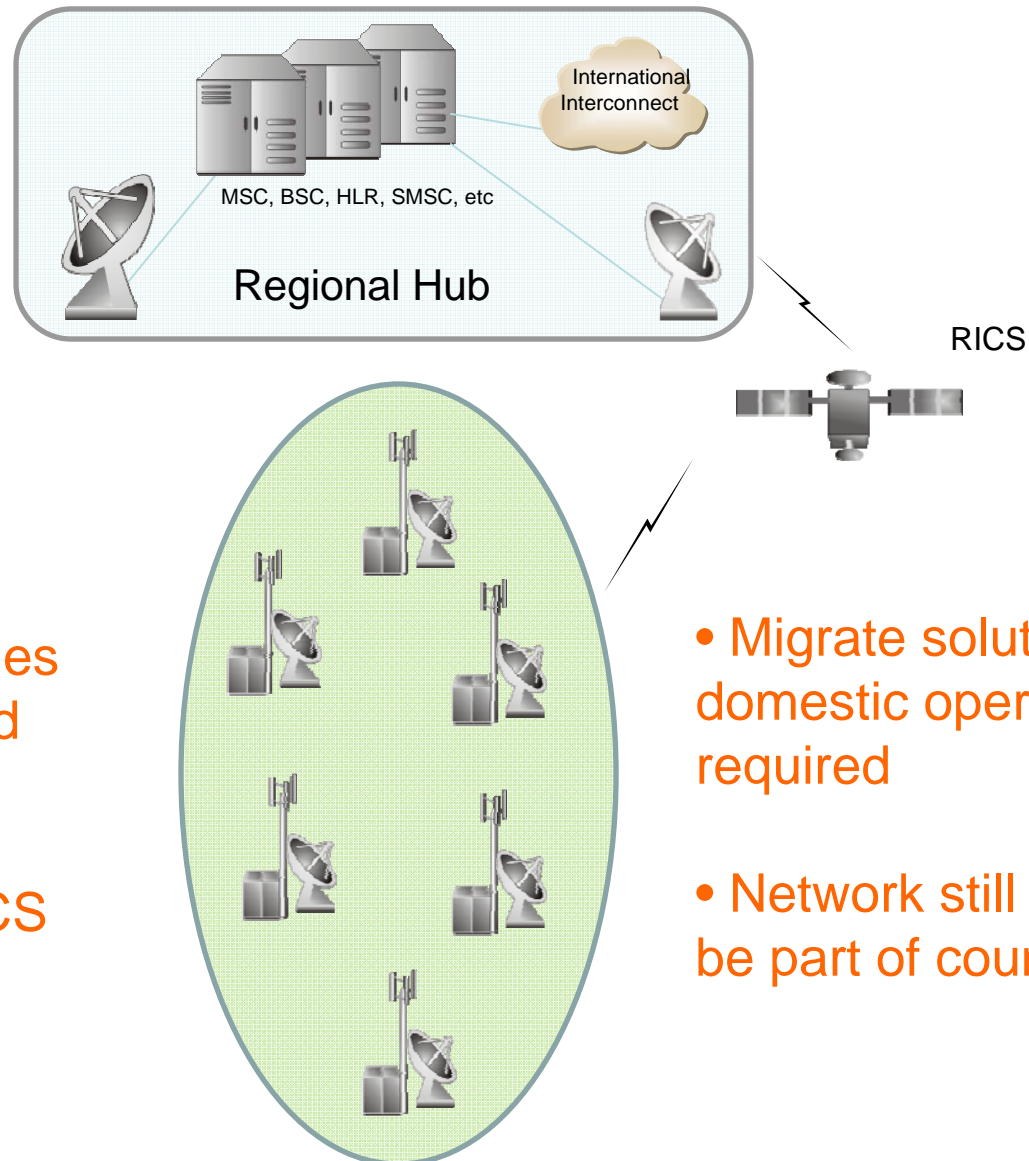

Regional GSM Pacific Vision

This presentation is about:

- Centrally located Mobile network hub/core for the Pacific region and will assist the enabling of:
 - USO implementation
 - Regional coverage
 - Disaster Recovery
- Integrates with NSN 'Village Connection' & RICs programmes

Regional Mobile Communication System

Regional Mobile Communication System

Application A
Whole Community/Country

- Suitable for larger population areas (1000+ people) with no existing mobile coverage
- Potentially complete country mobile network
- Can migrate to existing domestic operators when/if required
- Multiple Networks able to be run at same time
- Examples of application – Nauru, Niue

Regional Mobile Communication System

- Solution for countries with small distributed isolated populations
- Integrates with RICS

- Migrate solution to domestic operators as required
- Network still appears to be part of country

Application B
Remote Region / USO

Regional Mobile Communication System

- Reduces disaster response from weeks to hours
- Simple to implement
- Rethink of traditional solutions
- Technically the same as the other applications
- Actually can functionally replace the destroyed infrastructure
- Modest investment