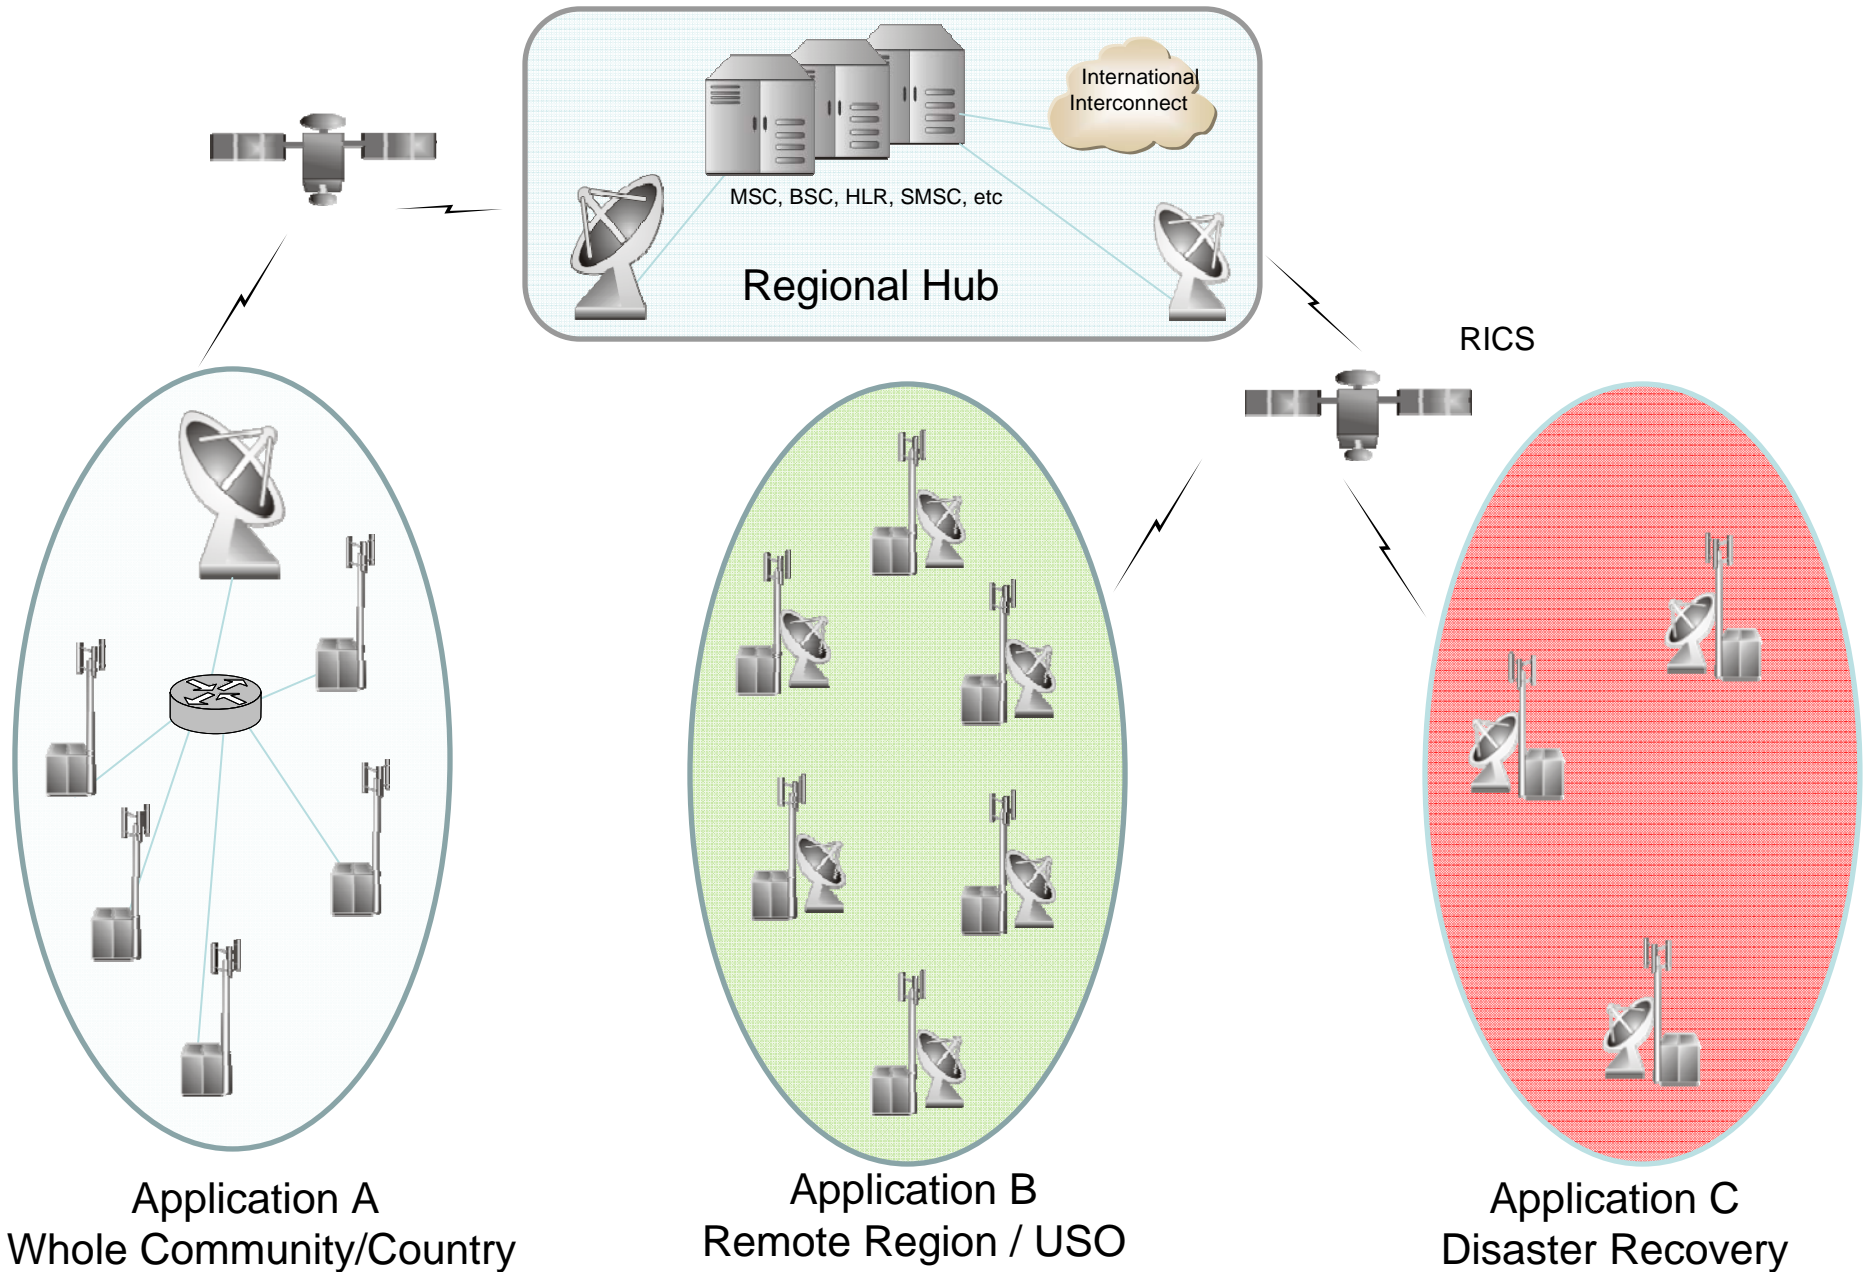

Regional Mobile Communication System

Regional Mobile Communication System

Application A
Whole Community/Country

- Suitable for larger population areas (1000+ people) with no existing mobile coverage
- Potentially complete country mobile network
- Can migrate to existing domestic operators when/if required
- Multiple Networks able to be run at same time
- Examples of application – Nauru, Niue

Regional Mobile Communication System

- Solution for countries with small distributed isolated populations
- Integrates with RICS

- Migrate solution to domestic operators as required
- Network still appears to be part of country

Application B
Remote Region / USO

Regional Mobile Communication System

- Reduces disaster response from weeks to hours
- Simple to implement
- Rethink of traditional solutions
- Technically the same as the other applications
- Actually can functionally replace the destroyed infrastructure
- Modest investment

Regional Mobile Communication System

Project Proposal

- To determine support for a project that
 - Is a GSM version of RICS
 - Managed by SPC
 - To provide GSM Switching and Billing services at cost
 - To provide subsidised coverage solutions for uneconomical sites
 - ‘Owned’ by the Pacific Nations
 - Integrates with other similar projects - RICS