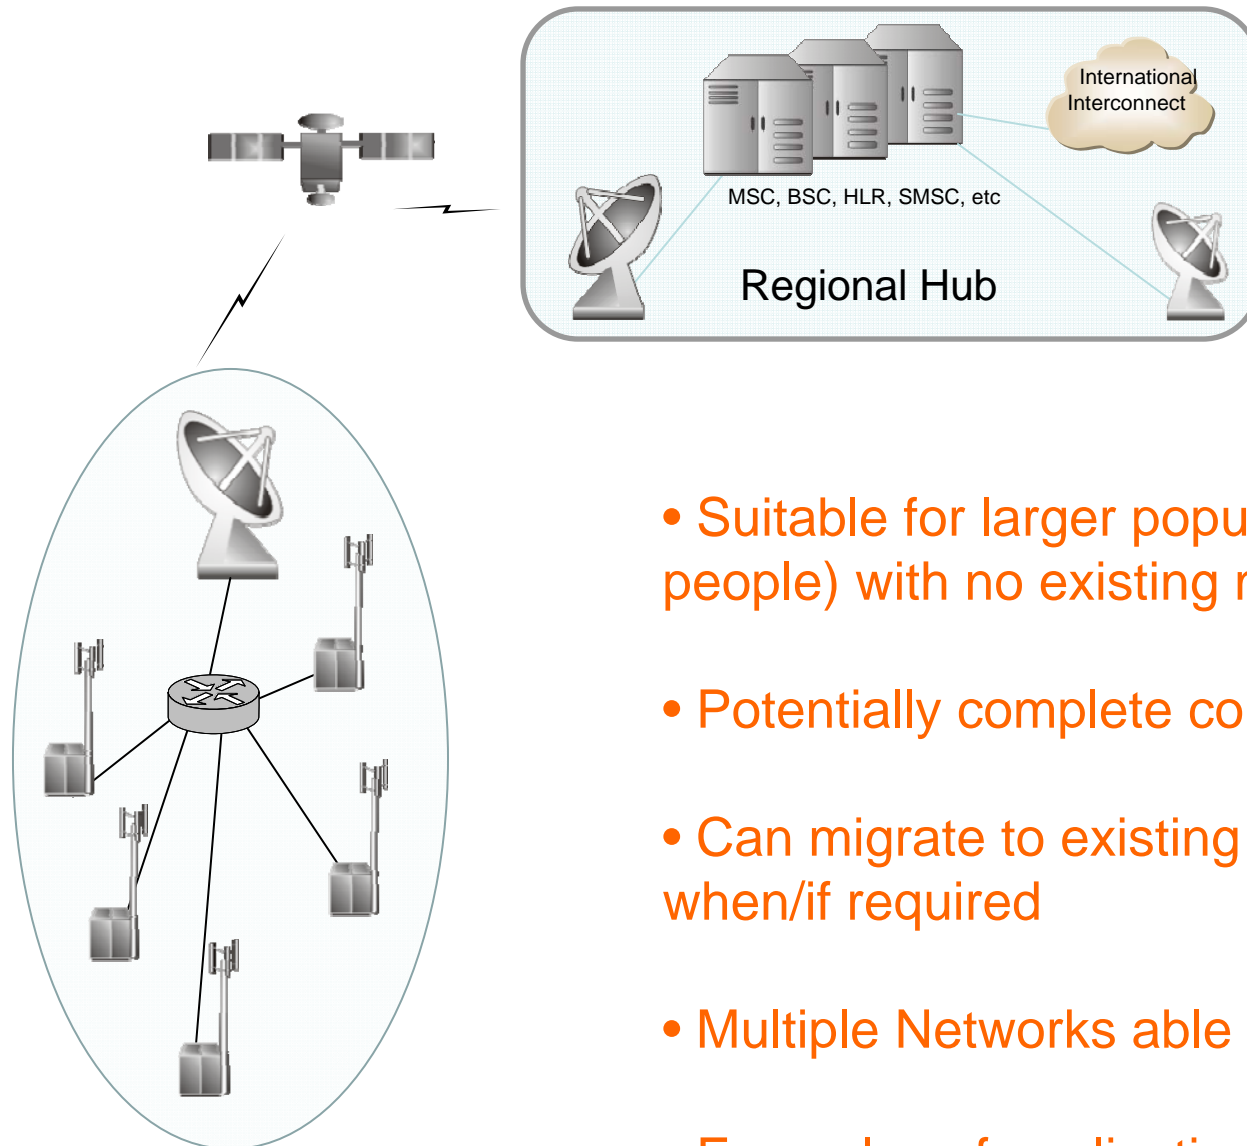

Regional GSM Pacific Vision

This presentation is about:

- Centrally located Mobile network hub/core for the Pacific region and will assist the enabling of:
 - USO implementation
 - Regional coverage
 - Disaster Recovery
- Integrates with NSN 'Village Connection' & RICs programmes

Why not before.....

- Cooperation at regional level
- Vendors
- Operators
- Technology
 - Power requirements
 - Transmission (connecting sites to core network)
 - Local switching
 - Multiple 'countries' within one network

Regional Mobile Communication System

Regional Mobile Communication System

Application A
Whole Community/Country

- Suitable for larger population areas (1000+ people) with no existing mobile coverage
- Potentially complete country mobile network
- Can migrate to existing domestic operators when/if required
- Multiple Networks able to be run at same time
- Examples of application – Nauru, Niue

Regional Mobile Communication System

- Solution for countries with small distributed isolated populations
- Integrates with RICS

- Migrate solution to domestic operators as required
- Network still appears to be part of country