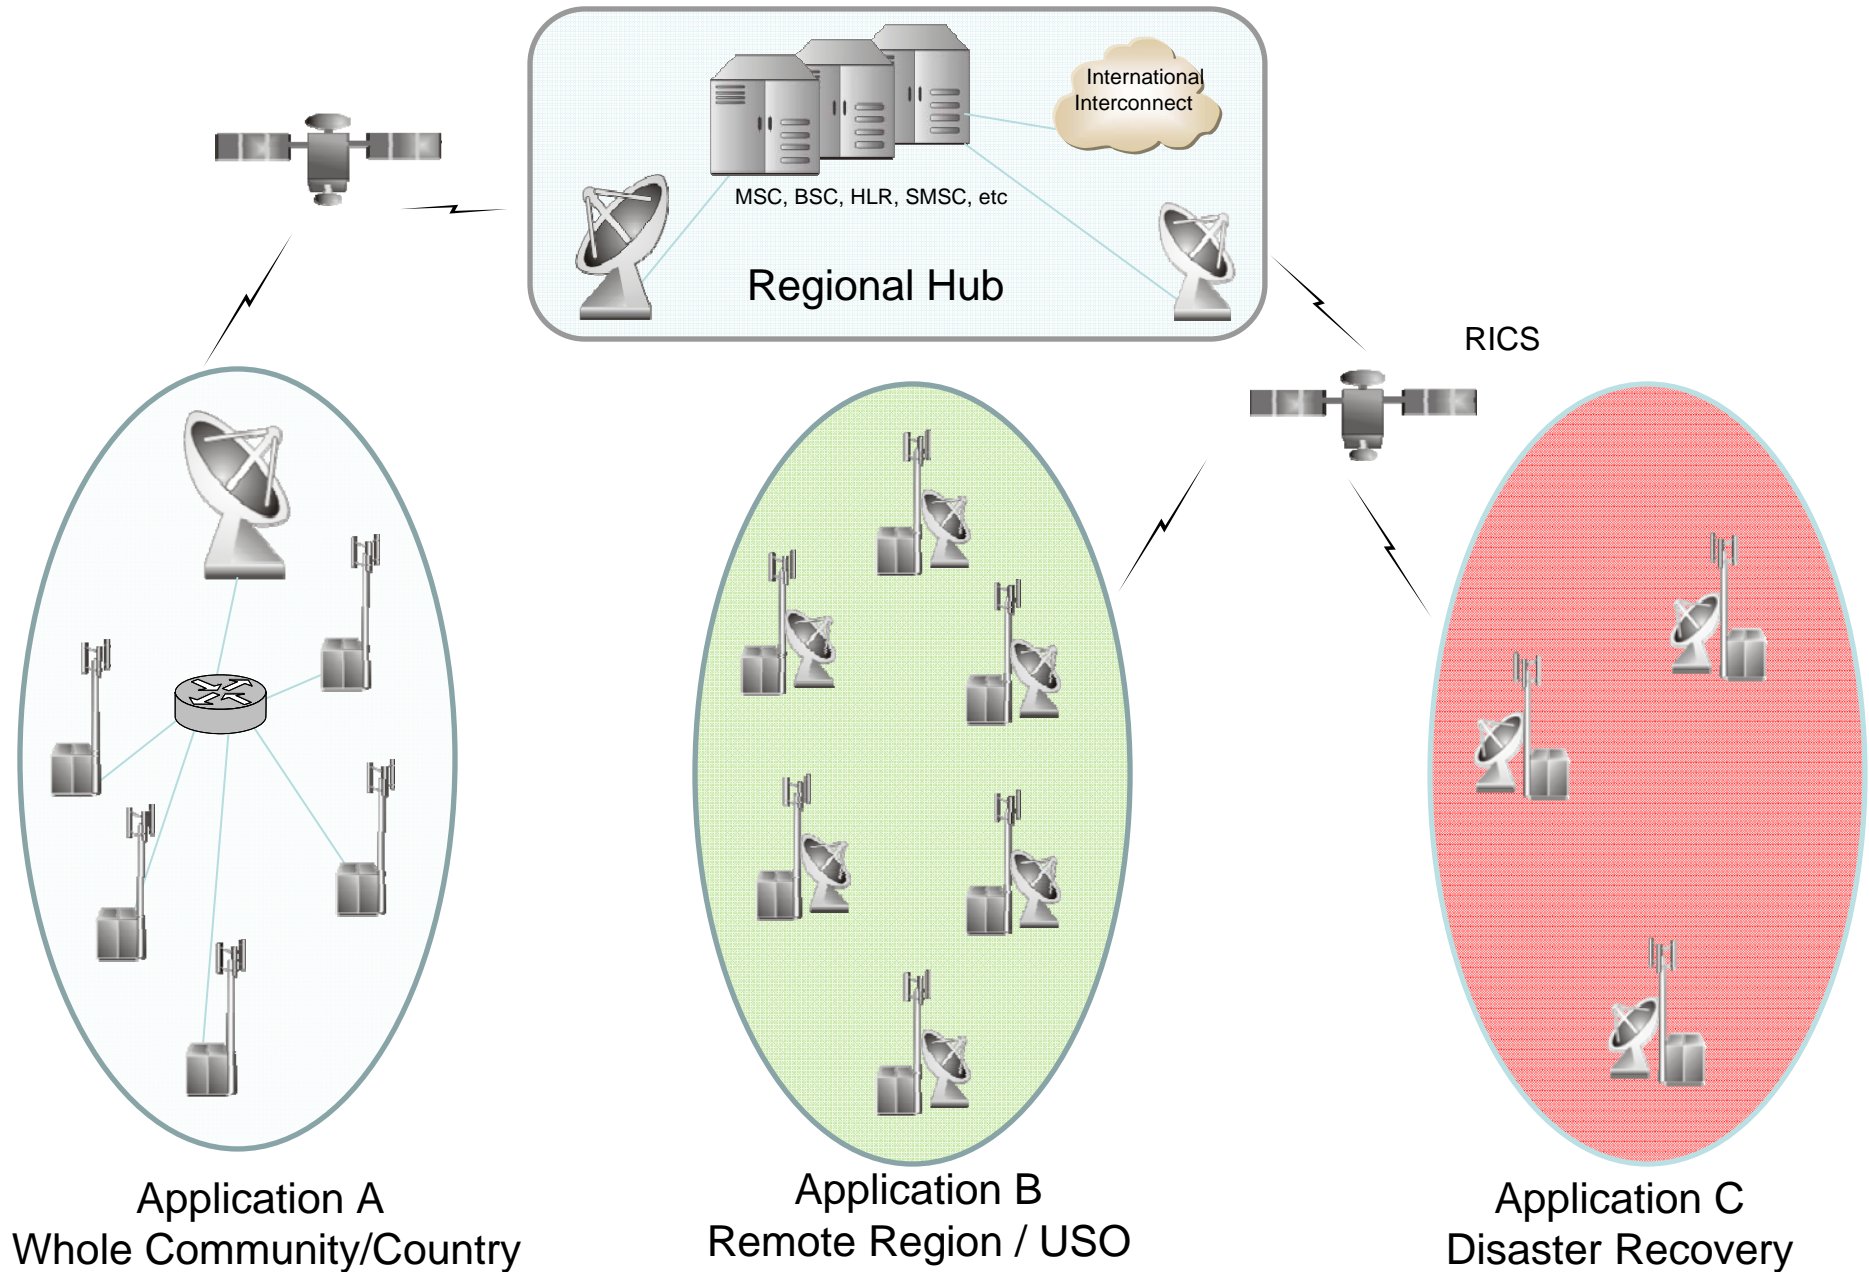

Regional GSM Pacific Vision

This presentation is about:

- Centrally located Mobile network hub/core for the Pacific region and will assist the enabling of:
 - USO implementation
 - Regional coverage
 - Disaster Recovery
- Integrates with NSN 'Village Connection' & RICs programmes

Regional Mobile Communication System

Regional Mobile Communication System

Application A
Whole Community/Country

- Suitable for larger population areas (1000+ people) with no existing mobile coverage
- Potentially complete country mobile network
- Can migrate to existing domestic operators when/if required
- Multiple Networks able to be run at same time
- Examples of application – Nauru, Niue

Regional Mobile Communication System

- Solution for countries with small distributed isolated populations
- Integrates with RICS

- Migrate solution to domestic operators as required
- Network still appears to be part of country

Application B
Remote Region / USO

Regional Mobile Communication System

- Reduces disaster response from weeks to hours
- Simple to implement
- Rethink of traditional solutions
- Technically the same as the other applications
- Actually can functionally replace the destroyed infrastructure
- Modest investment