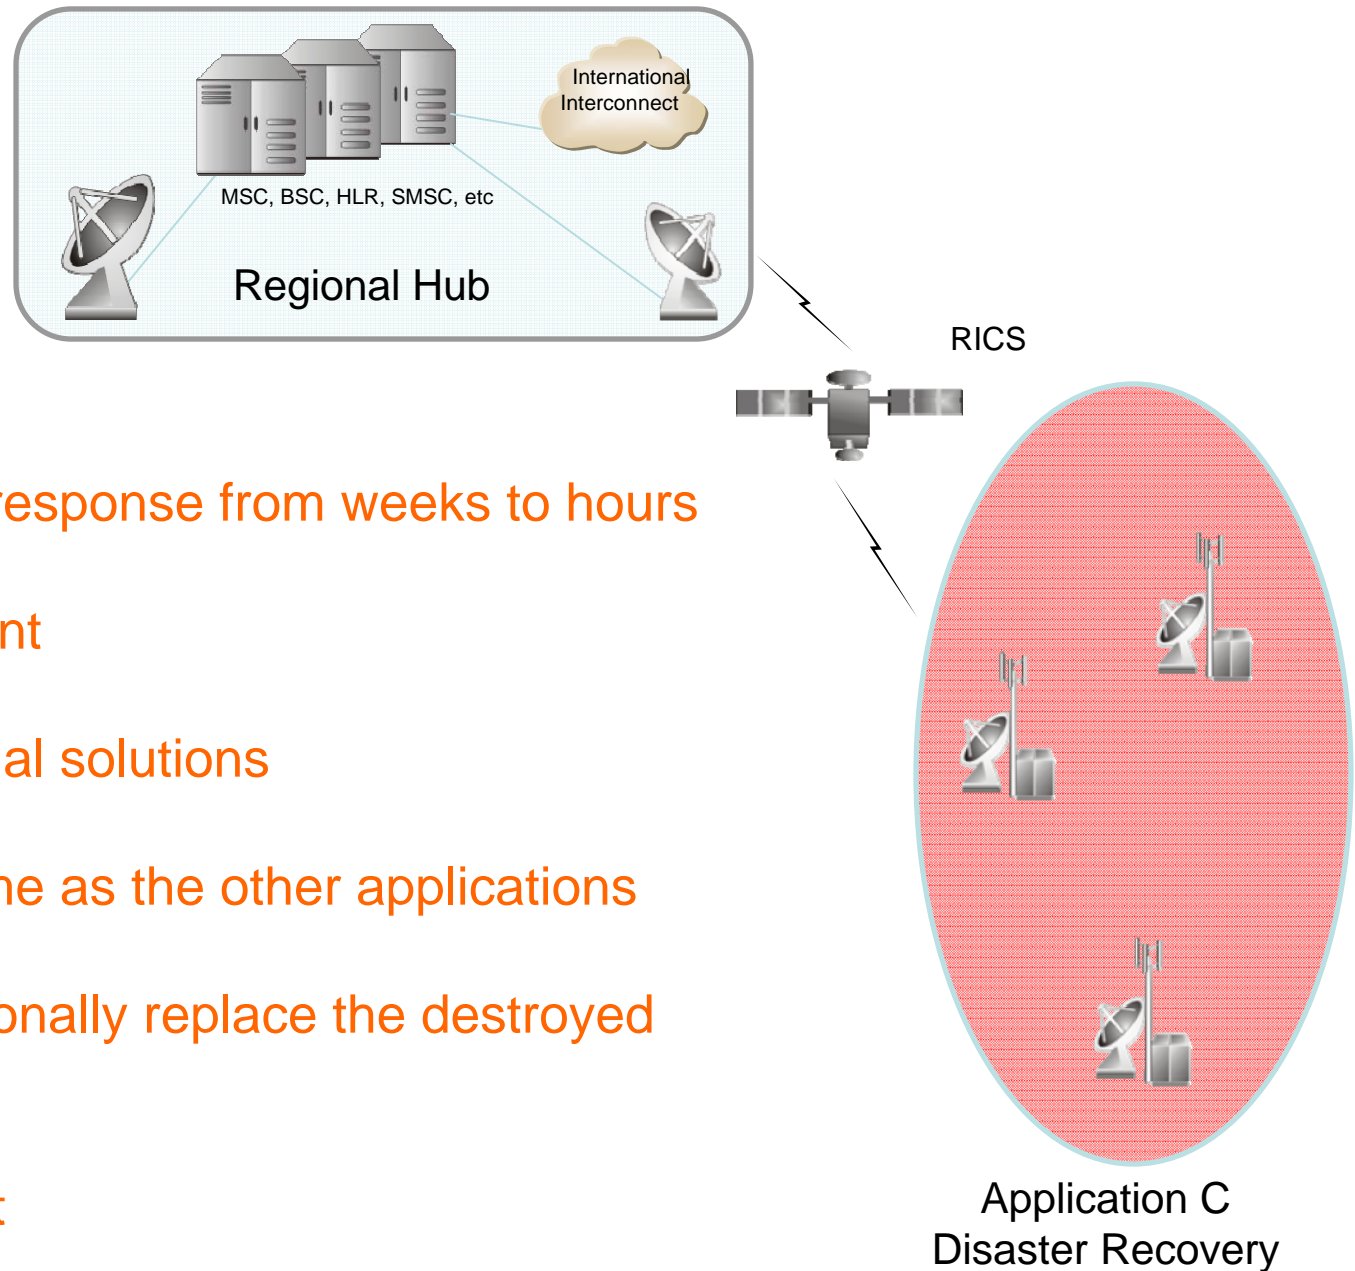

Regional Mobile Communication System

Regional Mobile Communication System

Application A
Whole Community/Country

- Suitable for larger population areas (1000+ people) with no existing mobile coverage
- Potentially complete country mobile network
- Can migrate to existing domestic operators when/if required
- Multiple Networks able to be run at same time
- Examples of application – Nauru, Niue

Regional Mobile Communication System

- Solution for countries with small distributed isolated populations
- Integrates with RICS

- Migrate solution to domestic operators as required
- Network still appears to be part of country

Application B
Remote Region / USO

Regional Mobile Communication System

- Reduces disaster response from weeks to hours
- Simple to implement
- Rethink of traditional solutions
- Technically the same as the other applications
- Actually can functionally replace the destroyed infrastructure
- Modest investment